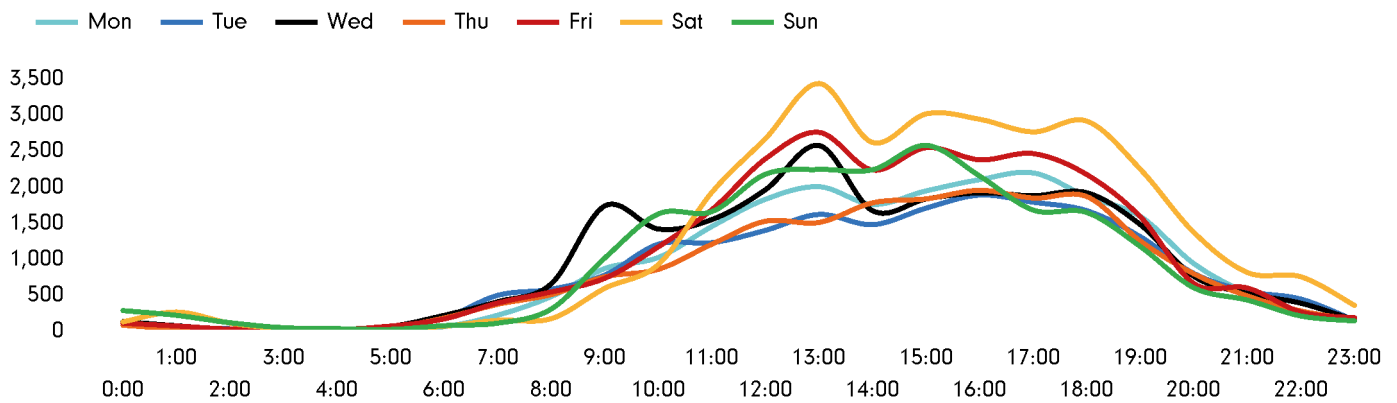

Ped Counts by hour