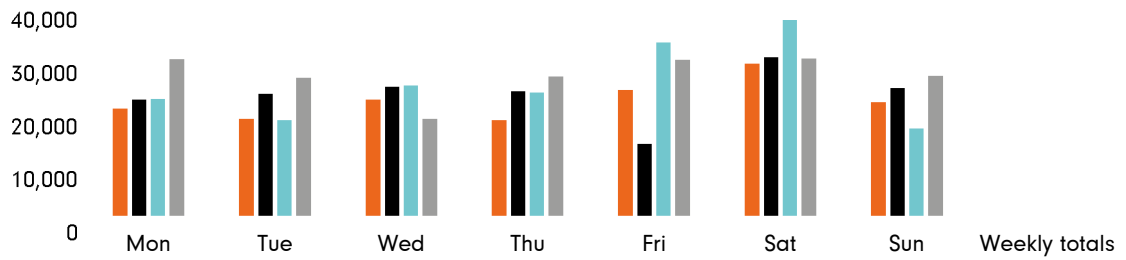

The change in footfall for 125th Street Bid over the last 52 weeks is 18.4% up on the previous year.

Footfall for the year to date is 11.7% up on the previous year.

The number of visitors counted for week commencing 8 April 2019 was 163,307.

The busiest day in week commencing 8 April 2019 was Saturday with 30,456 visitors.

The peak hour of the week was 13:00 on Saturday 13 April 2019 with footfall of 3,439

Ped Counts by week

■ This Week
 ■ Previous Year
 ■ 2 Years Ago
■ Previous Week

Weather

	Mon	Tue	Wed	Thu	Fri	Sat	Sun
This week	77°	57°	59°	55°	62°	77°	62°
Previous week	48°	50°	64°	59°	44°	66°	62°
Previous year	46°	50°	51°	59°	78°	77°	42°

Ped Counts by day

Week on week %	-7.7 %	-19.8 %	-9.3 %	-22.3 %	69.6 %	-3.8 %	-10.7 %	
Year on year %	-8.2 %	1.3 %	-10.2 %	-21.4 %	-26.5 %	-21.8 %	27.9 %	
% of week	13.3%	12.1%	14.4%	12.0%	15.5%	18.6%	14.0%	