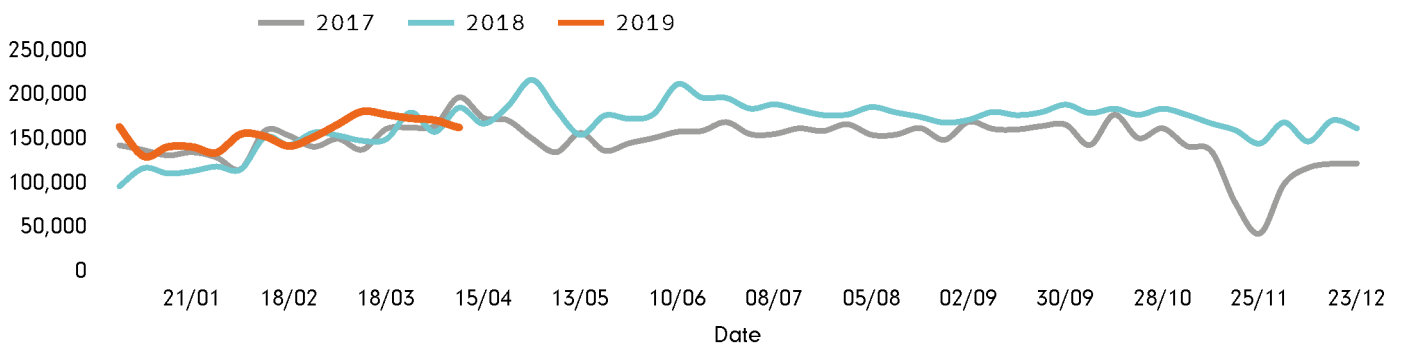

Ped Counts by week