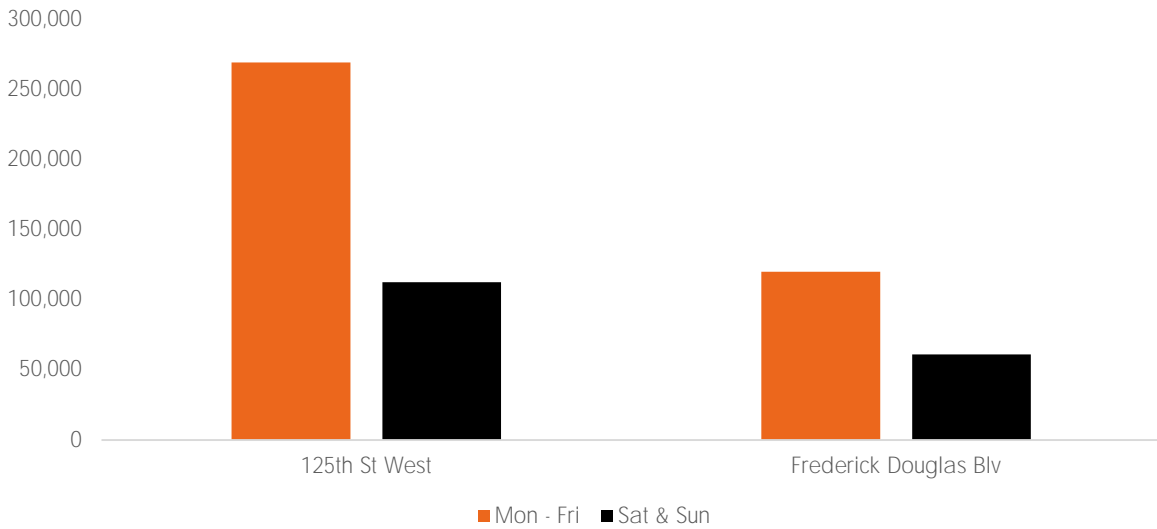

Pedestrian Counts 7am - 7pm

	Mon - Fri	Sat & Sun
125th St West	269,419	112,632
Frederick Douglas Blv	119,981	61,156

Pedestrian Counts by Day Part

	7am-11am	11am-2pm	2pm-6pm	6pm-12am
125th St West	63,879	116,817	163,479	100,608
Frederick Douglas Blv	31,917	54,776	75,433	55,549

Pedestrian Counts by Hour

	125th St West	Frederick Douglas Blv
00:00	1,072	1,062
01:00	762	589
02:00	476	168
03:00	257	77
04:00	242	73
05:00	238	85
06:00	468	218
07:00	861	466
08:00	2,053	1,034
09:00	4,563	2,764
10:00	7,324	4,492
11:00	9,009	4,830
12:00	12,707	6,571
13:00	14,226	7,460
14:00	12,627	6,647
15:00	13,530	7,352
16:00	12,907	7,401
17:00	11,972	5,763
18:00	10,853	6,376
19:00	8,625	4,723
20:00	5,158	2,889
21:00	3,070	2,585
22:00	2,004	1,760
23:00	1,304	922

Pedestrian Counts by Weekday

Map of Locations

(1) 125th St West (2) Frederick Blv

*All values shown in this report are the total pedestrian counts for the month.