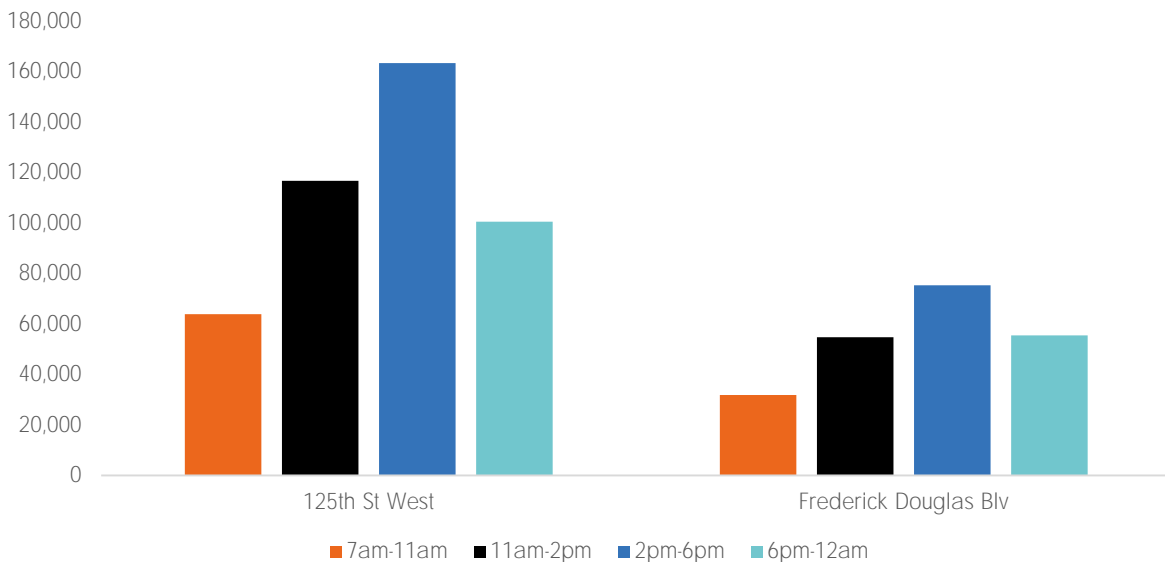

Pedestrian Counts 7am - 7pm

	Mon - Fri	Sat & Sun
125th St West	269,419	112,632
Frederick Douglas Blv	119,981	61,156

Pedestrian Counts by Day Part

	7am-11am	11am-2pm	2pm-6pm	6pm-12am
125th St West	63,879	116,817	163,479	100,608
Frederick Douglas Blv	31,917	54,776	75,433	55,549

Pedestrian Counts by Hour

	125th St West	Frederick Douglas Blv
00:00	1,072	1,062
01:00	762	589
02:00	476	168
03:00	257	77
04:00	242	73
05:00	238	85
06:00	468	218
07:00	861	466
08:00	2,053	1,034
09:00	4,563	2,764
10:00	7,324	4,492
11:00	9,009	4,830
12:00	12,707	6,571
13:00	14,226	7,460
14:00	12,627	6,647
15:00	13,530	7,352
16:00	12,907	7,401
17:00	11,972	5,763
18:00	10,853	6,376
19:00	8,625	4,723
20:00	5,158	2,889
21:00	3,070	2,585
22:00	2,004	1,760
23:00	1,304	922

Pedestrian Counts by Weekday

Map of Locations

(1) 125th St West (2) Frederick Blv

*All values shown in this report are the total pedestrian counts for the month.