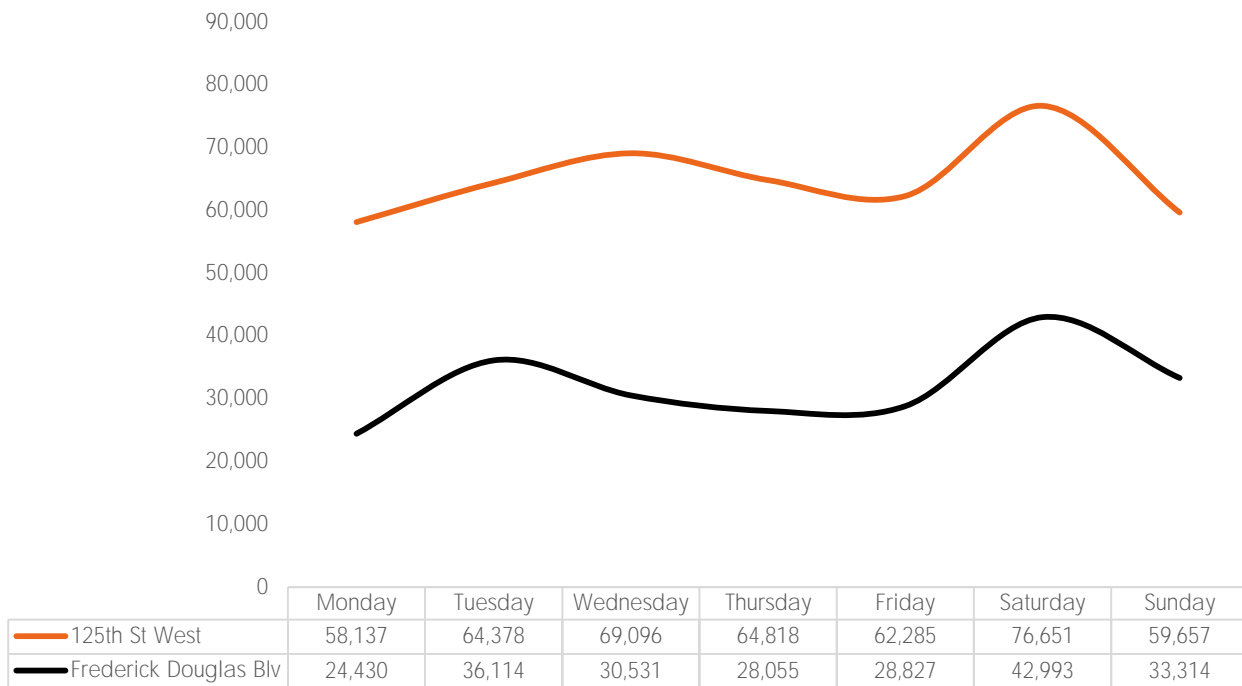

Pedestrian Counts 7am - 7pm

	Mon - Fri	Sat & Sun
125th St West	269,419	112,632
Frederick Douglas Blv	119,981	61,156

Pedestrian Counts by Day Part

	7am-11am	11am-2pm	2pm-6pm	6pm-12am
125th St West	63,879	116,817	163,479	100,608
Frederick Douglas Blv	31,917	54,776	75,433	55,549

Pedestrian Counts by Hour

	125th St West	Frederick Douglas Blv
00:00	1,072	1,062
01:00	762	589
02:00	476	168
03:00	257	77
04:00	242	73
05:00	238	85
06:00	468	218
07:00	861	466
08:00	2,053	1,034
09:00	4,563	2,764
10:00	7,324	4,492
11:00	9,009	4,830
12:00	12,707	6,571
13:00	14,226	7,460
14:00	12,627	6,647
15:00	13,530	7,352
16:00	12,907	7,401
17:00	11,972	5,763
18:00	10,853	6,376
19:00	8,625	4,723
20:00	5,158	2,889
21:00	3,070	2,585
22:00	2,004	1,760
23:00	1,304	922

Pedestrian Counts by Weekday

Map of Locations

(1) 125th St West (2) Frederick Blv

*All values shown in this report are the total pedestrian counts for the month.