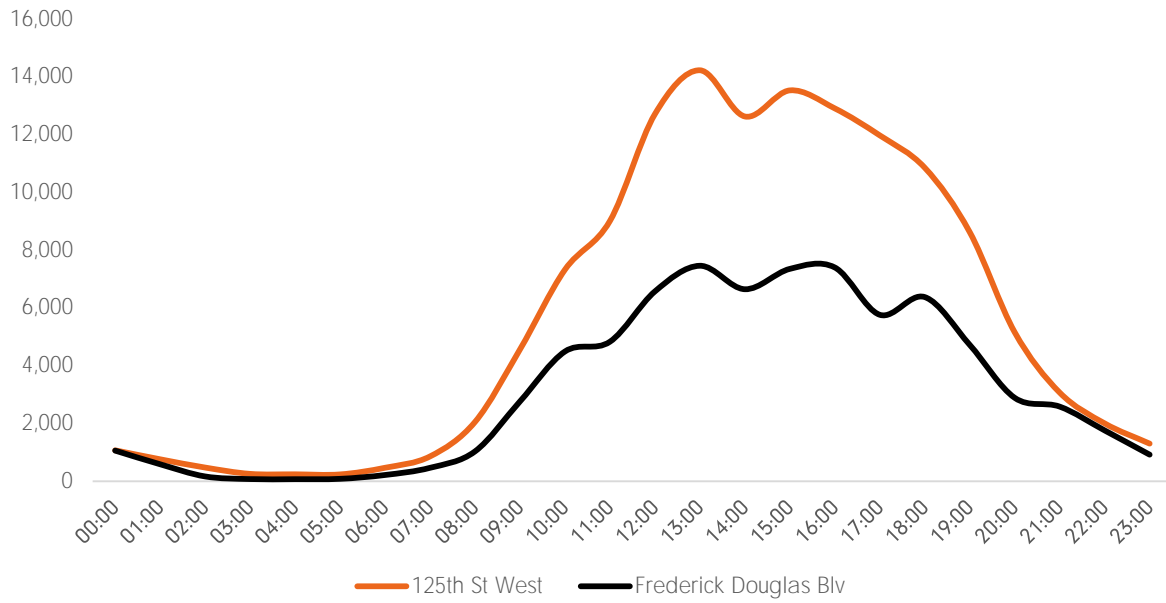

Pedestrian Counts 7am - 7pm

	Mon - Fri	Sat & Sun
125th St West	269,419	112,632
Frederick Douglas Blv	119,981	61,156

Pedestrian Counts by Day Part

	7am-11am	11am-2pm	2pm-6pm	6pm-12am
125th St West	63,879	116,817	163,479	100,608
Frederick Douglas Blv	31,917	54,776	75,433	55,549

Pedestrian Counts by Hour

	125th St West	Frederick Douglas Blv
00:00	1,072	1,062
01:00	762	589
02:00	476	168
03:00	257	77
04:00	242	73
05:00	238	85
06:00	468	218
07:00	861	466
08:00	2,053	1,034
09:00	4,563	2,764
10:00	7,324	4,492
11:00	9,009	4,830
12:00	12,707	6,571
13:00	14,226	7,460
14:00	12,627	6,647
15:00	13,530	7,352
16:00	12,907	7,401
17:00	11,972	5,763
18:00	10,853	6,376
19:00	8,625	4,723
20:00	5,158	2,889
21:00	3,070	2,585
22:00	2,004	1,760
23:00	1,304	922

Pedestrian Counts by Weekday

Map of Locations

(1) 125th St West (2) Frederick Blv

*All values shown in this report are the total pedestrian counts for the month.