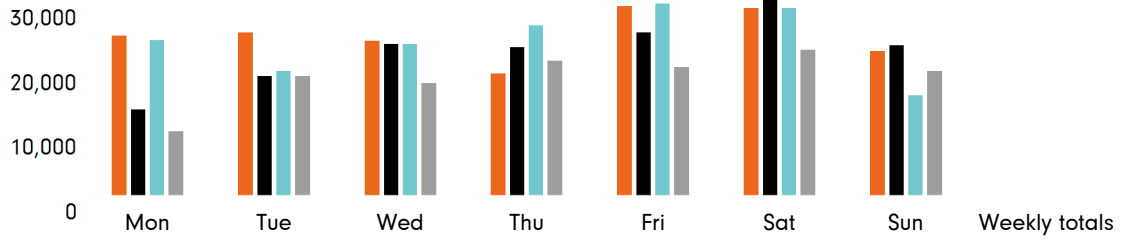

The change in footfall for 125th Street Bid over the last 52 weeks is 15.1% up on the previous year.

Footfall for the year to date is 5.8% up on the previous year.

The number of visitors counted for week commencing 20 May 2019 was 183,335.

The busiest day in week commencing 20 May 2019 was Friday with 30,869 visitors.

The peak hour of the week was 16:00 on Monday 20 May 2019 with footfall of 3,142

Ped Counts by week

■ This Week ■ Previous Year
■ Previous Week ■ 2 Years Ago

Weather

	Mon	Tue	Wed	Thu	Fri	Sat	Sun
This week	87°	71°	75°	71°	73°	69°	89°
Previous week	50°	53°	68°	71°	78°	75°	73°
Previous year	78°	68°	82°	80°	87°	89°	68°

Ped Counts by day

Week on week %	81.5 %	35.2 %	2.0 %	-16.9 %	16.1 %	-4.6 %	-3.6 %	
Year on year %	2.8 %	30.0 %	2.0 %	-27.3 %	-1.1 %	0.0 %	42.9 %	
% of week	14.2%	14.5%	13.8%	11.0%	16.8%	16.6%	12.9%	