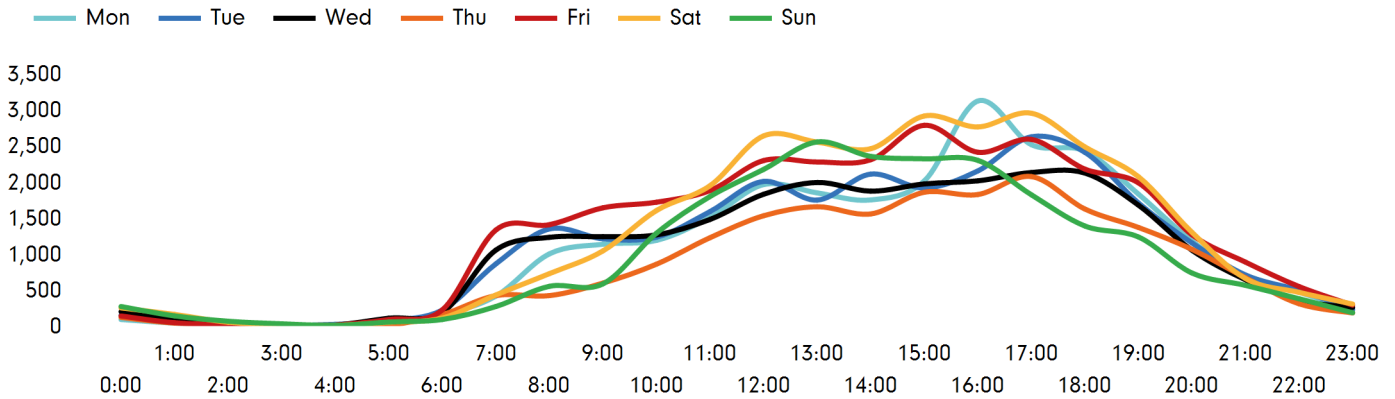

Ped Counts by hour