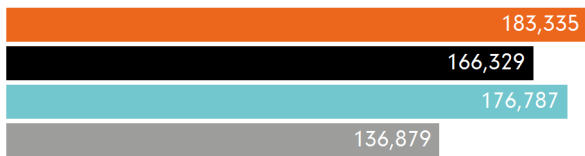

The change in footfall for 125th Street Bid over the last 52 weeks is 15.1% up on the previous year.

Footfall for the year to date is 5.8% up on the previous year.

The number of visitors counted for week commencing 20 May 2019 was 183,335.

The busiest day in week commencing 20 May 2019 was Friday with 30,869 visitors.

The peak hour of the week was 16:00 on Monday 20 May 2019 with footfall of 3,142

Ped Counts by week

■ This Week ■ Previous Year
■ Previous Week ■ 2 Years Ago