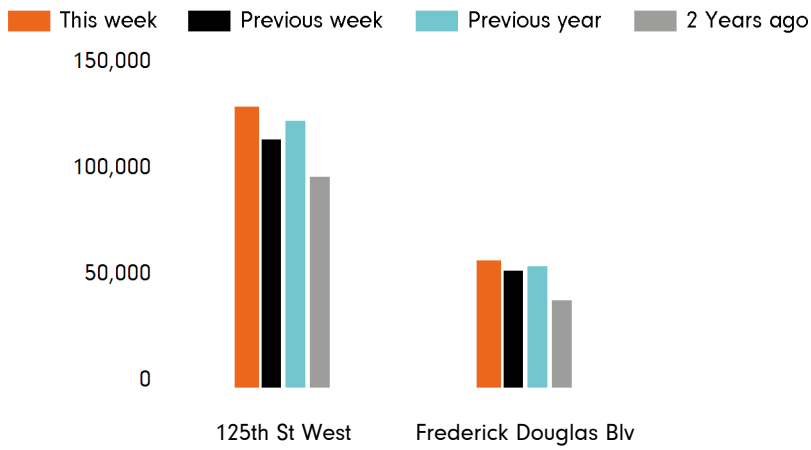

Ped Counts by location

This Week	125,649	57,686
Previous Week	112,298	54,031
Previous Year	120,541	56,246
2 Years Ago	95,863	41,016
Week on week %	11.9 %	6.8 %
Year on Year %	4.2 %	2.6 %

Notes

Year to Date % Change is the annual % change in footfall from January of this year compared to the same period last year. Week 1, 2019 to Week 21, 2019 Vs Week 1, 2018 to Week 21, 2018

Year on Year % Change is the % change in footfall for this week compared to the same week in the previous year. Week 21, 2019 Vs Week 21, 2018

Week on Week % Change is the % change in footfall for this week from the previous week. Week 21 2019 Vs Week 20 2019