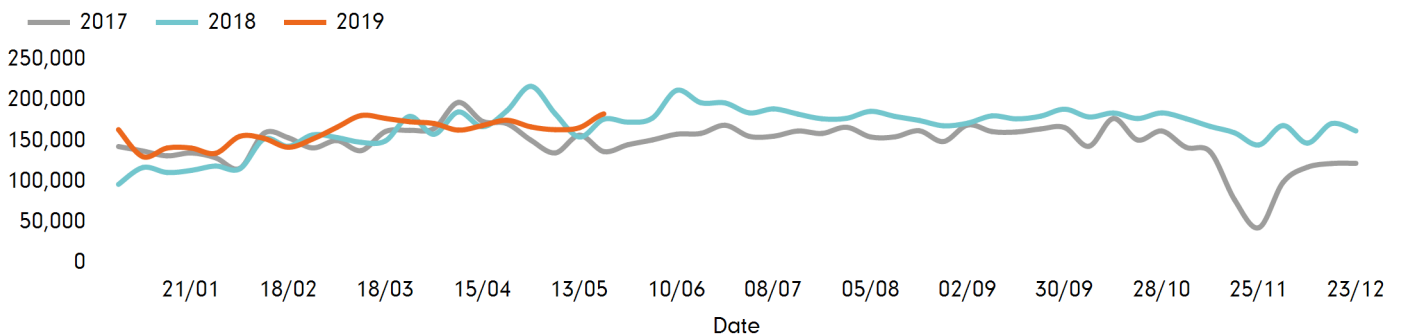

Ped Counts by week