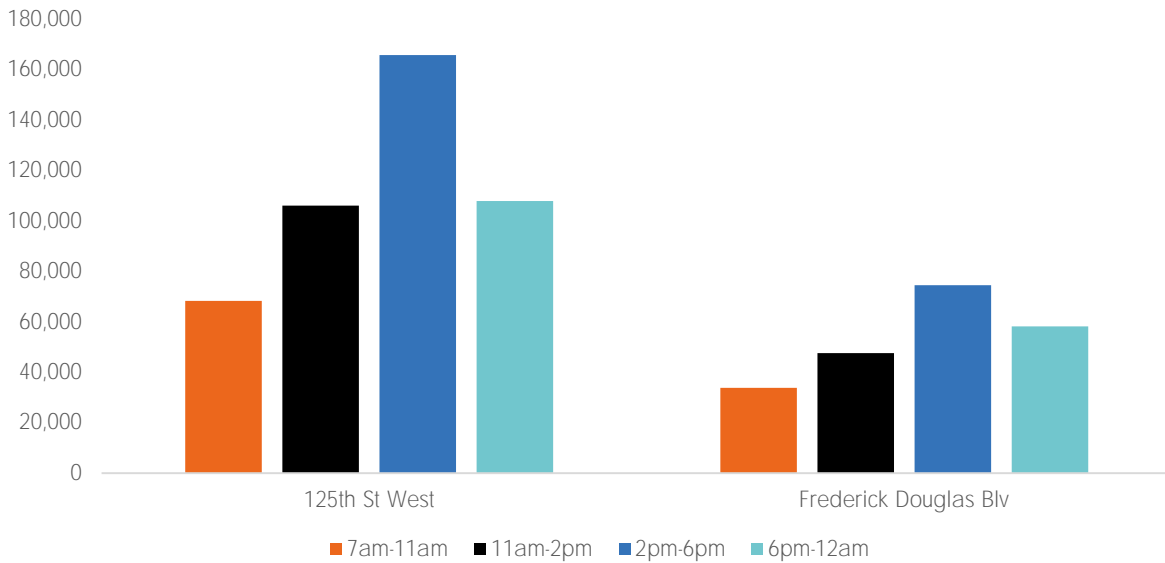

Pedestrian Counts 7am - 7pm

	Mon - Fri	Sat & Sun
125th St West	269,594	108,327
Frederick Douglas Blv	115,027	59,925

Pedestrian Counts by Day Part

	7am-11am	11am-2pm	2pm-6pm	6pm-12am
125th St West	68,344	106,097	165,746	107,902
Frederick Douglas Blv	33,808	47,620	74,547	58,230

Pedestrian Counts by Hour

— 125th St West — Frederick Douglas Blv

	125th St West	Frederick Douglas Blv
00:00	1,131	882
01:00	702	577
02:00	425	197
03:00	238	75
04:00	163	52
05:00	313	151
06:00	591	311
07:00	1,417	834
08:00	3,002	1,522
09:00	4,275	2,910
10:00	7,035	4,572
11:00	8,725	5,425
12:00	11,785	5,903
13:00	12,365	7,374
14:00	11,782	7,246
15:00	12,971	6,436
16:00	12,285	6,048
17:00	12,155	6,055
18:00	10,530	5,600
19:00	8,318	4,538
20:00	5,172	2,587
21:00	3,082	2,050
22:00	1,968	1,442
23:00	1,153	729

Pedestrian Counts by Weekday

Map of Locations

(1) 125th St West (2) Frederick Blvd

*All values shown in this report are the total pedestrian counts for the month.