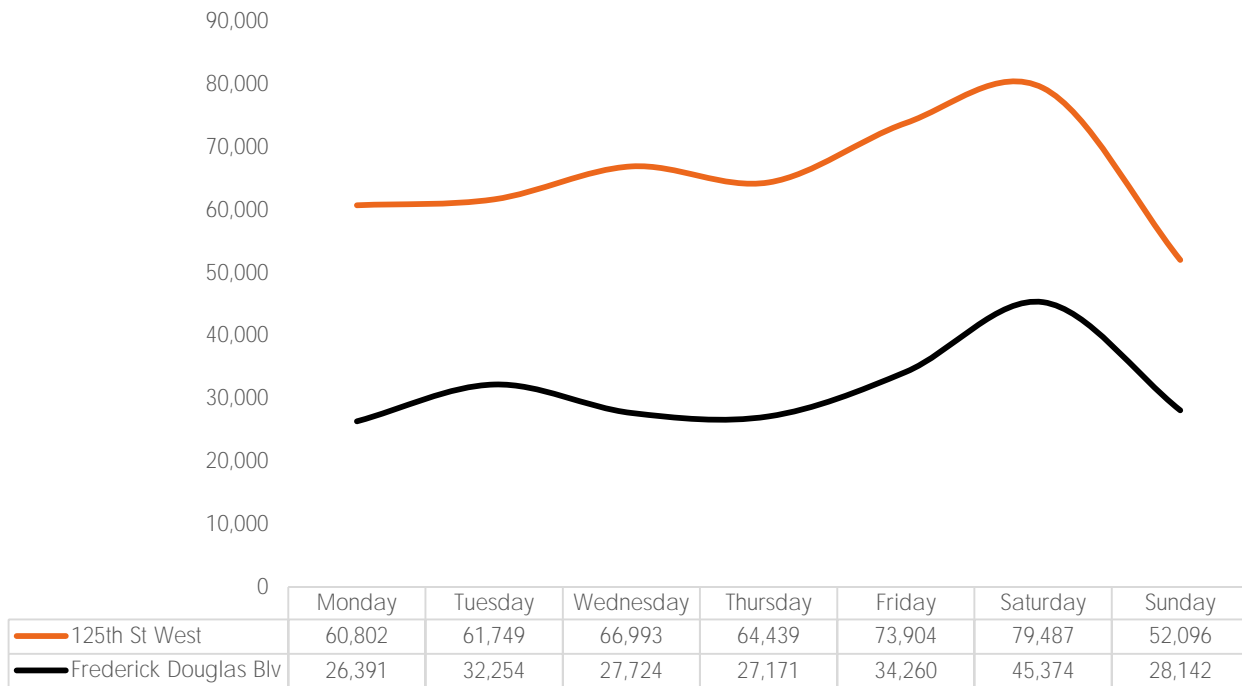

Pedestrian Counts 7am - 7pm

	Mon - Fri	Sat & Sun
125th St West	269,594	108,327
Frederick Douglas Blv	115,027	59,925

Pedestrian Counts by Day Part

	7am-11am	11am-2pm	2pm-6pm	6pm-12am
125th St West	68,344	106,097	165,746	107,902
Frederick Douglas Blv	33,808	47,620	74,547	58,230

Pedestrian Counts by Hour

— 125th St West — Frederick Douglas Blv

	125th St West	Frederick Douglas Blv
00:00	1,131	882
01:00	702	577
02:00	425	197
03:00	238	75
04:00	163	52
05:00	313	151
06:00	591	311
07:00	1,417	834
08:00	3,002	1,522
09:00	4,275	2,910
10:00	7,035	4,572
11:00	8,725	5,425
12:00	11,785	5,903
13:00	12,365	7,374
14:00	11,782	7,246
15:00	12,971	6,436
16:00	12,285	6,048
17:00	12,155	6,055
18:00	10,530	5,600
19:00	8,318	4,538
20:00	5,172	2,587
21:00	3,082	2,050
22:00	1,968	1,442
23:00	1,153	729

Pedestrian Counts by Weekday

Map of Locations

(1) 125th St West (2) Frederick Blvd

*All values shown in this report are the total pedestrian counts for the month.