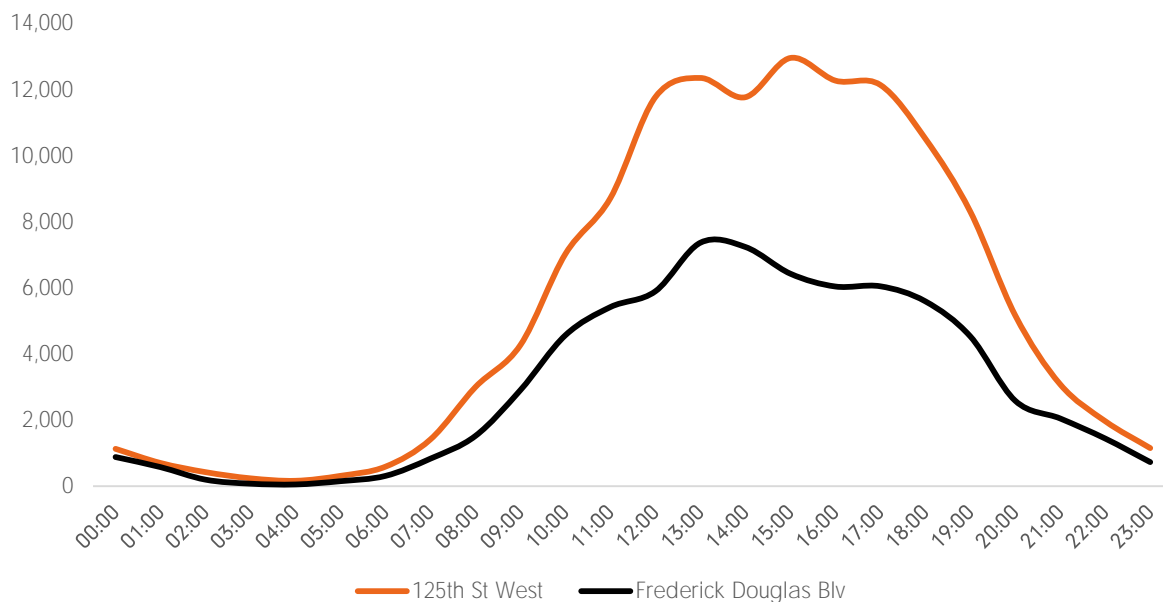

Pedestrian Counts 7am - 7pm

	Mon - Fri	Sat & Sun
125th St West	269,594	108,327
Frederick Douglas Blv	115,027	59,925

Pedestrian Counts by Day Part

	7am-11am	11am-2pm	2pm-6pm	6pm-12am
125th St West	68,344	106,097	165,746	107,902
Frederick Douglas Blv	33,808	47,620	74,547	58,230

Pedestrian Counts by Hour

— 125th St West — Frederick Douglas Blv

	125th St West	Frederick Douglas Blv
00:00	1,131	882
01:00	702	577
02:00	425	197
03:00	238	75
04:00	163	52
05:00	313	151
06:00	591	311
07:00	1,417	834
08:00	3,002	1,522
09:00	4,275	2,910
10:00	7,035	4,572
11:00	8,725	5,425
12:00	11,785	5,903
13:00	12,365	7,374
14:00	11,782	7,246
15:00	12,971	6,436
16:00	12,285	6,048
17:00	12,155	6,055
18:00	10,530	5,600
19:00	8,318	4,538
20:00	5,172	2,587
21:00	3,082	2,050
22:00	1,968	1,442
23:00	1,153	729

Pedestrian Counts by Weekday

Map of Locations

(1) 125th St West (2) Frederick Blvd

*All values shown in this report are the total pedestrian counts for the month.