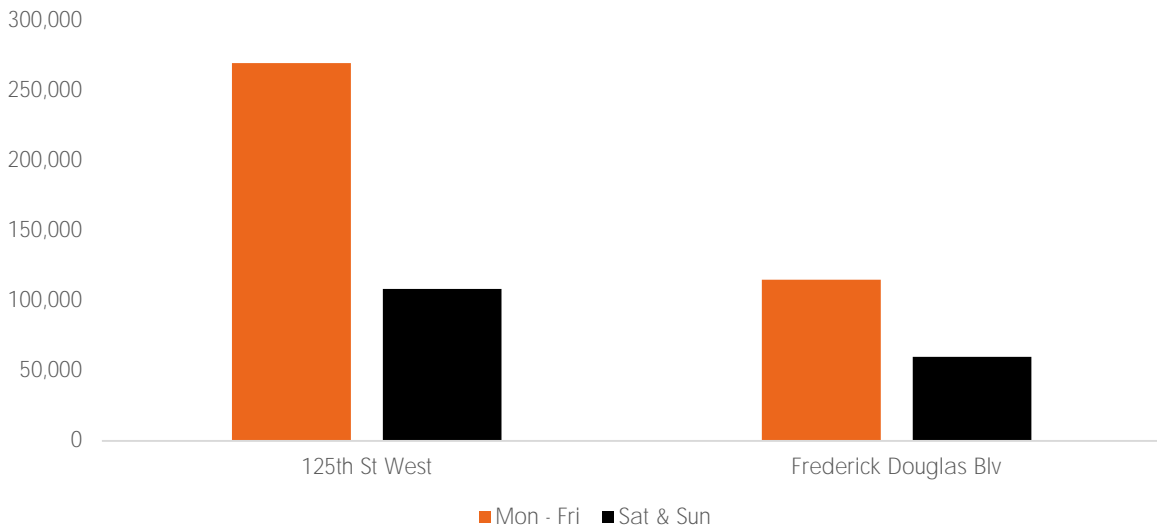

Pedestrian Counts 7am - 7pm

	Mon - Fri	Sat & Sun
125th St West	269,594	108,327
Frederick Douglas Blv	115,027	59,925

Pedestrian Counts by Day Part

	7am-11am	11am-2pm	2pm-6pm	6pm-12am
125th St West	68,344	106,097	165,746	107,902
Frederick Douglas Blv	33,808	47,620	74,547	58,230

Pedestrian Counts by Hour

— 125th St West — Frederick Douglas Blv

	125th St West	Frederick Douglas Blv
00:00	1,131	882
01:00	702	577
02:00	425	197
03:00	238	75
04:00	163	52
05:00	313	151
06:00	591	311
07:00	1,417	834
08:00	3,002	1,522
09:00	4,275	2,910
10:00	7,035	4,572
11:00	8,725	5,425
12:00	11,785	5,903
13:00	12,365	7,374
14:00	11,782	7,246
15:00	12,971	6,436
16:00	12,285	6,048
17:00	12,155	6,055
18:00	10,530	5,600
19:00	8,318	4,538
20:00	5,172	2,587
21:00	3,082	2,050
22:00	1,968	1,442
23:00	1,153	729

Pedestrian Counts by Weekday

Map of Locations

(1) 125th St West (2) Frederick Blvd

*All values shown in this report are the total pedestrian counts for the month.