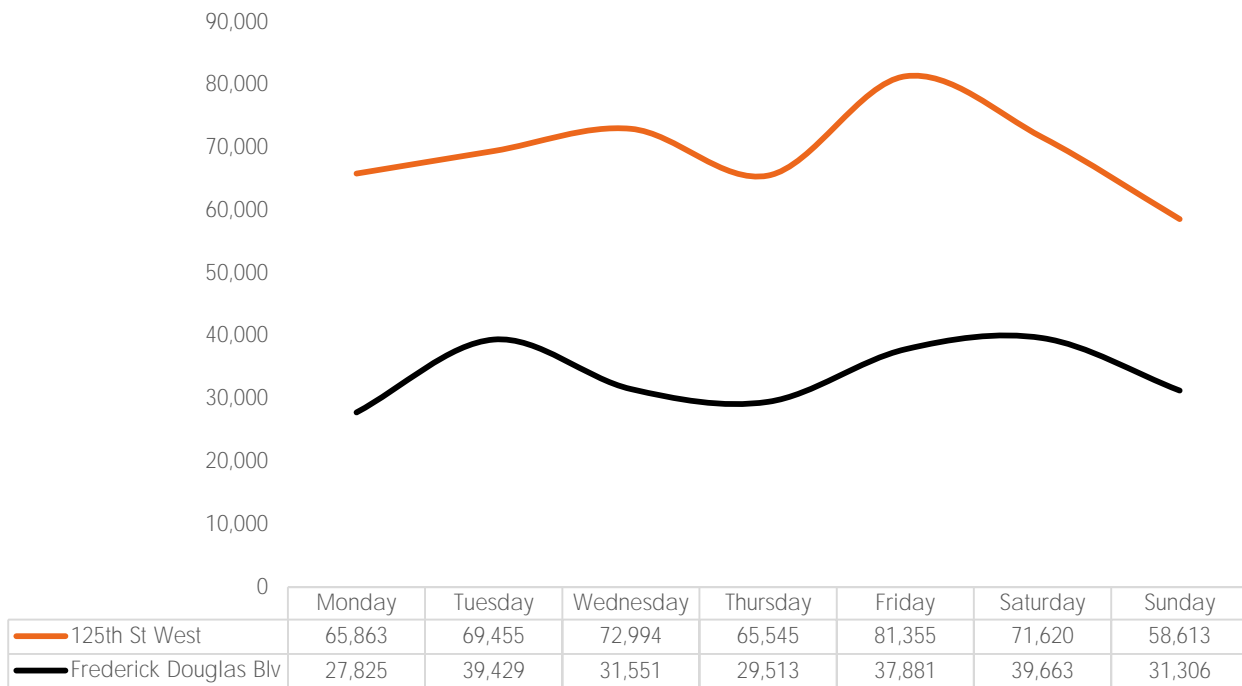

**Pedestrian Counts 7am - 7pm**

	Mon - Fri	Sat & Sun
125th St West	282,934	103,109
Frederick Douglas Blv	128,173	55,791

**Pedestrian Counts by Day Part**

	7am-11am	11am-2pm	2pm-6pm	6pm-12am
125th St West	67,389	108,878	170,215	123,934
Frederick Douglas Blv	34,123	51,929	78,313	64,492

## Pedestrian Counts by Hour

— 125th St West — Frederick Douglas Blv

	125th St West	Frederick Douglas Blv
00:00	1,462	1,197
01:00	971	617
02:00	575	179
03:00	360	133
04:00	314	123
05:00	407	221
06:00	796	387
07:00	1,524	813
08:00	2,721	1,479
09:00	4,152	2,866
10:00	6,211	4,325
11:00	8,680	5,621
12:00	11,467	5,871
13:00	12,232	6,200
14:00	11,717	5,634
15:00	11,695	6,040
16:00	11,609	6,167
17:00	11,064	5,127
18:00	10,037	5,648
19:00	8,127	3,938
20:00	5,889	2,998
21:00	3,857	2,749
22:00	2,615	1,557
23:00	1,751	1,079

## Pedestrian Counts by Weekday

## Map of Locations

(1) 125th St West      (2) Frederick Blv

\*All values shown in this report are the total pedestrian counts for the month.