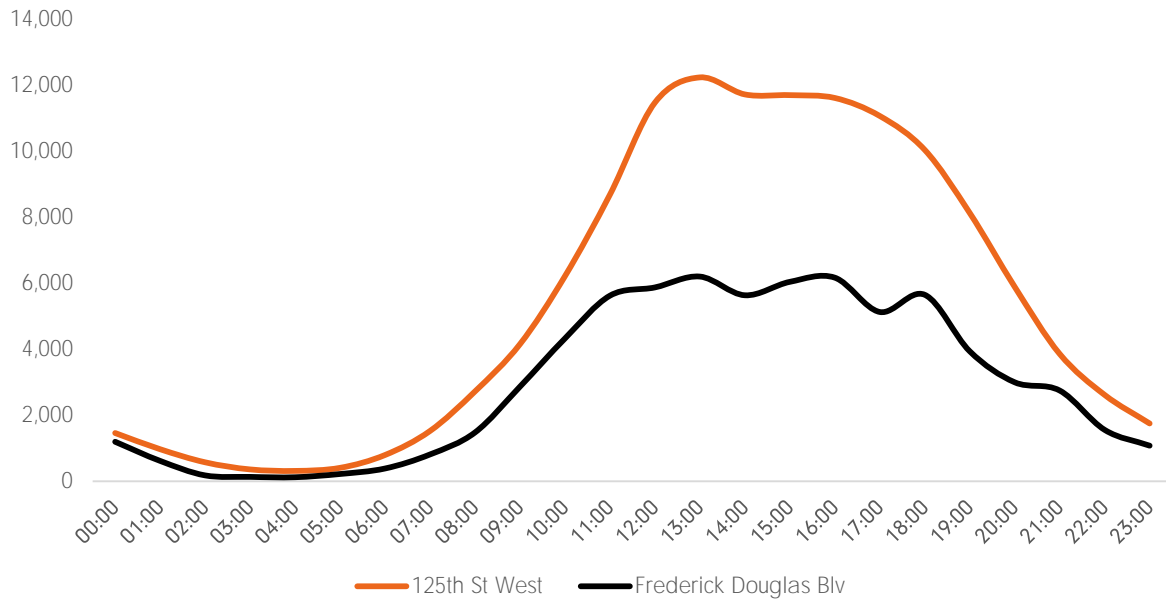

**Pedestrian Counts 7am - 7pm**

	Mon - Fri	Sat & Sun
125th St West	282,934	103,109
Frederick Douglas Blv	128,173	55,791

**Pedestrian Counts by Day Part**

	7am-11am	11am-2pm	2pm-6pm	6pm-12am
125th St West	67,389	108,878	170,215	123,934
Frederick Douglas Blv	34,123	51,929	78,313	64,492

## Pedestrian Counts by Hour

— 125th St West — Frederick Douglas Blv

	125th St West	Frederick Douglas Blv
00:00	1,462	1,197
01:00	971	617
02:00	575	179
03:00	360	133
04:00	314	123
05:00	407	221
06:00	796	387
07:00	1,524	813
08:00	2,721	1,479
09:00	4,152	2,866
10:00	6,211	4,325
11:00	8,680	5,621
12:00	11,467	5,871
13:00	12,232	6,200
14:00	11,717	5,634
15:00	11,695	6,040
16:00	11,609	6,167
17:00	11,064	5,127
18:00	10,037	5,648
19:00	8,127	3,938
20:00	5,889	2,998
21:00	3,857	2,749
22:00	2,615	1,557
23:00	1,751	1,079

## Pedestrian Counts by Weekday

## Map of Locations

(1) 125th St West      (2) Frederick Blv

\*All values shown in this report are the total pedestrian counts for the month.