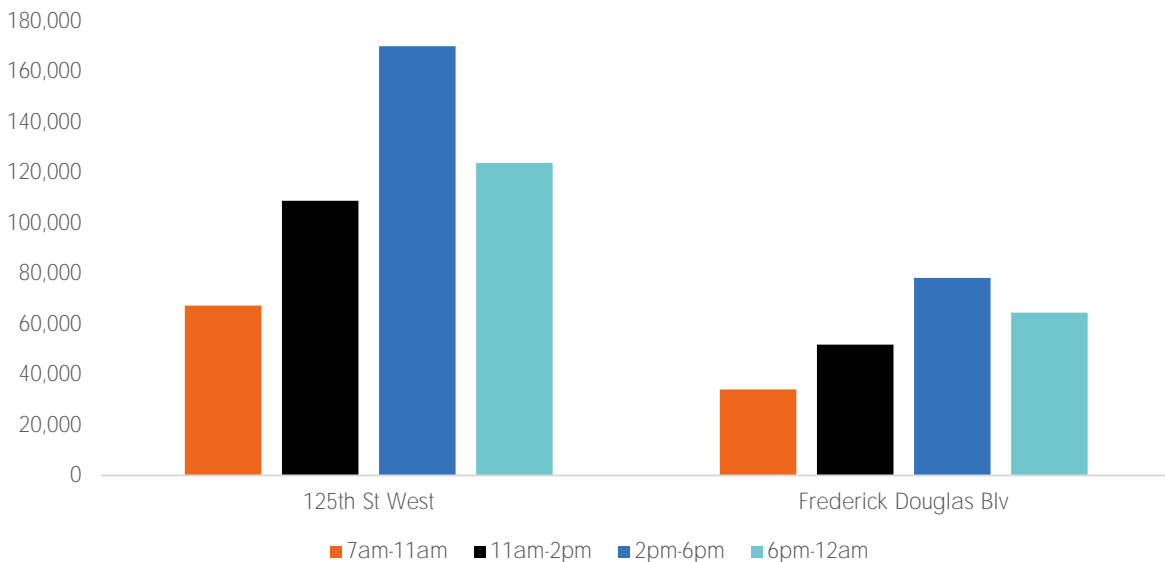

**Pedestrian Counts 7am - 7pm**

	Mon - Fri	Sat & Sun
125th St West	282,934	103,109
Frederick Douglas Blv	128,173	55,791

**Pedestrian Counts by Day Part**

	7am-11am	11am-2pm	2pm-6pm	6pm-12am
125th St West	67,389	108,878	170,215	123,934
Frederick Douglas Blv	34,123	51,929	78,313	64,492

## Pedestrian Counts by Hour

— 125th St West — Frederick Douglas Blv

	125th St West	Frederick Douglas Blv
00:00	1,462	1,197
01:00	971	617
02:00	575	179
03:00	360	133
04:00	314	123
05:00	407	221
06:00	796	387
07:00	1,524	813
08:00	2,721	1,479
09:00	4,152	2,866
10:00	6,211	4,325
11:00	8,680	5,621
12:00	11,467	5,871
13:00	12,232	6,200
14:00	11,717	5,634
15:00	11,695	6,040
16:00	11,609	6,167
17:00	11,064	5,127
18:00	10,037	5,648
19:00	8,127	3,938
20:00	5,889	2,998
21:00	3,857	2,749
22:00	2,615	1,557
23:00	1,751	1,079

## Pedestrian Counts by Weekday

## Map of Locations

(1) 125th St West      (2) Frederick Blv

\*All values shown in this report are the total pedestrian counts for the month.