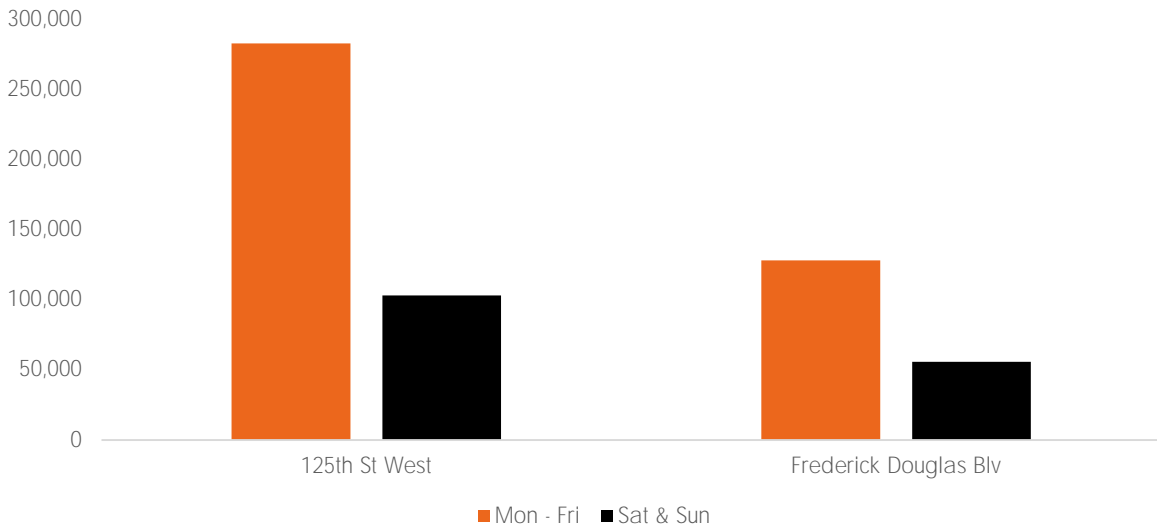

**Pedestrian Counts 7am - 7pm**

	Mon - Fri	Sat & Sun
125th St West	282,934	103,109
Frederick Douglas Blv	128,173	55,791

**Pedestrian Counts by Day Part**

	7am-11am	11am-2pm	2pm-6pm	6pm-12am
125th St West	67,389	108,878	170,215	123,934
Frederick Douglas Blv	34,123	51,929	78,313	64,492

## Pedestrian Counts by Hour

— 125th St West — Frederick Douglas Blv

	125th St West	Frederick Douglas Blv
00:00	1,462	1,197
01:00	971	617
02:00	575	179
03:00	360	133
04:00	314	123
05:00	407	221
06:00	796	387
07:00	1,524	813
08:00	2,721	1,479
09:00	4,152	2,866
10:00	6,211	4,325
11:00	8,680	5,621
12:00	11,467	5,871
13:00	12,232	6,200
14:00	11,717	5,634
15:00	11,695	6,040
16:00	11,609	6,167
17:00	11,064	5,127
18:00	10,037	5,648
19:00	8,127	3,938
20:00	5,889	2,998
21:00	3,857	2,749
22:00	2,615	1,557
23:00	1,751	1,079

## Map of Locations

(1) 125th St West      (2) Frederick Blv

\*All values shown in this report are the total pedestrian counts for the month.