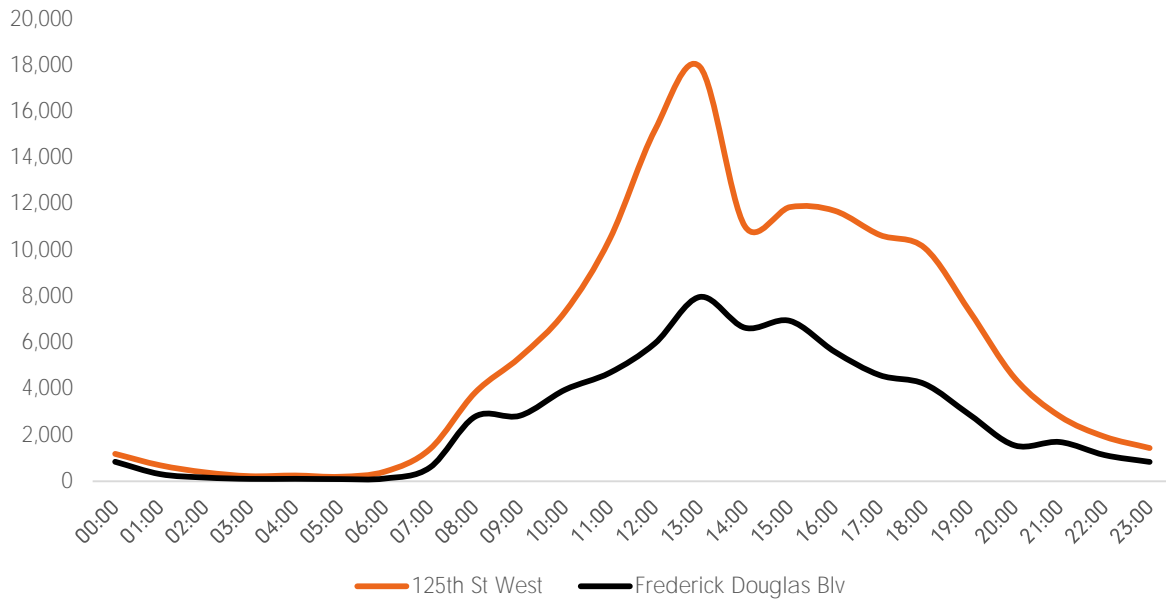

Pedestrian Counts 7am - 7pm

	Mon - Fri	Sat & Sun
125th St West	303,888	116,893
Frederick Douglas Blv	123,465	56,813

Pedestrian Counts by Day Part

	7am-11am	11am-2pm	2pm-6pm	6pm-12am
125th St West	79,815	141,483	162,701	102,132
Frederick Douglas Blv	37,140	52,801	75,438	46,183

Pedestrian Counts by Hour

— 125th St West — Frederick Douglas Blv

	125th St West	Frederick Douglas Blv
00:00	1,187	844
01:00	691	311
02:00	386	162
03:00	221	103
04:00	251	106
05:00	196	95
06:00	420	121
07:00	1,396	599
08:00	3,832	2,794
09:00	5,368	2,838
10:00	7,326	3,958
11:00	10,493	4,698
12:00	15,191	5,965
13:00	17,934	7,975
14:00	11,037	6,644
15:00	11,861	6,941
16:00	11,702	5,602
17:00	10,659	4,592
18:00	10,094	4,207
19:00	7,349	2,876
20:00	4,467	1,551
21:00	2,817	1,699
22:00	1,929	1,134
23:00	1,438	838

Pedestrian Counts by Weekday

Map of Locations

(1) 125th St West (2) Frederick Blv

*All values shown in this report are the total pedestrian counts for the month.