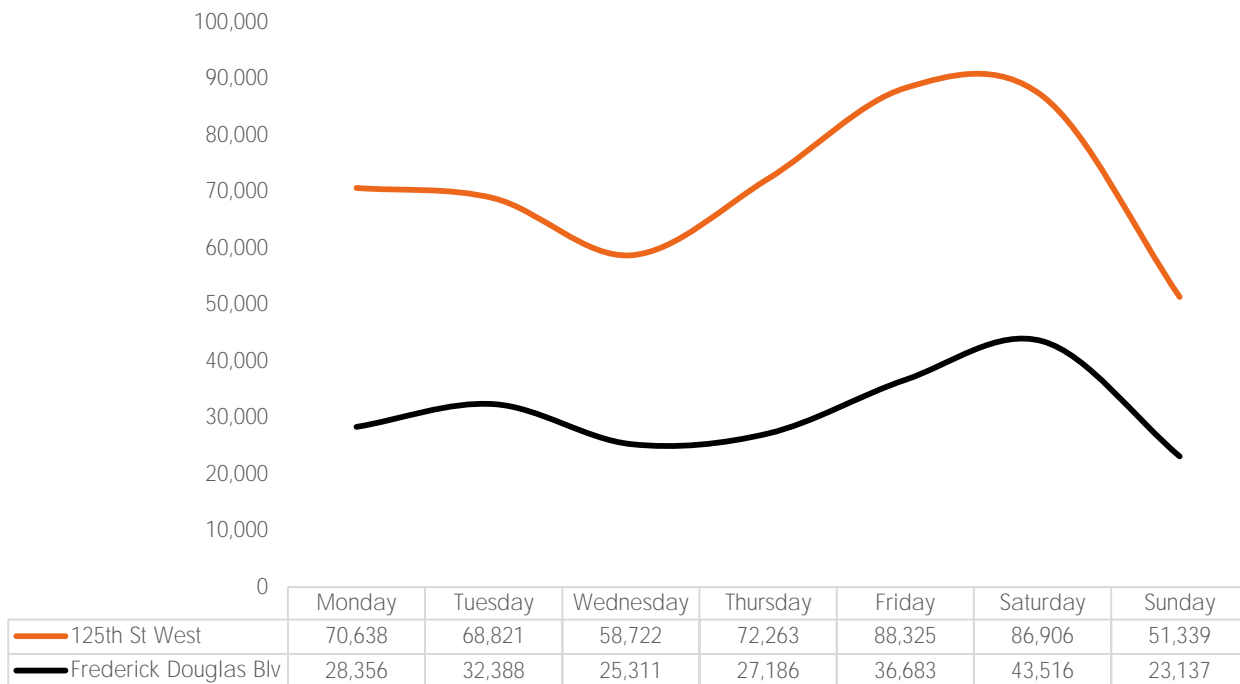

Pedestrian Counts 7am - 7pm

	Mon - Fri	Sat & Sun
125th St West	303,888	116,893
Frederick Douglas Blv	123,465	56,813

Pedestrian Counts by Day Part

	7am-11am	11am-2pm	2pm-6pm	6pm-12am
125th St West	79,815	141,483	162,701	102,132
Frederick Douglas Blv	37,140	52,801	75,438	46,183

Pedestrian Counts by Hour

— 125th St West — Frederick Douglas Blv

	125th St West	Frederick Douglas Blv
00:00	1,187	844
01:00	691	311
02:00	386	162
03:00	221	103
04:00	251	106
05:00	196	95
06:00	420	121
07:00	1,396	599
08:00	3,832	2,794
09:00	5,368	2,838
10:00	7,326	3,958
11:00	10,493	4,698
12:00	15,191	5,965
13:00	17,934	7,975
14:00	11,037	6,644
15:00	11,861	6,941
16:00	11,702	5,602
17:00	10,659	4,592
18:00	10,094	4,207
19:00	7,349	2,876
20:00	4,467	1,551
21:00	2,817	1,699
22:00	1,929	1,134
23:00	1,438	838

Pedestrian Counts by Weekday

Map of Locations

(1) 125th St West (2) Frederick Blv

*All values shown in this report are the total pedestrian counts for the month.