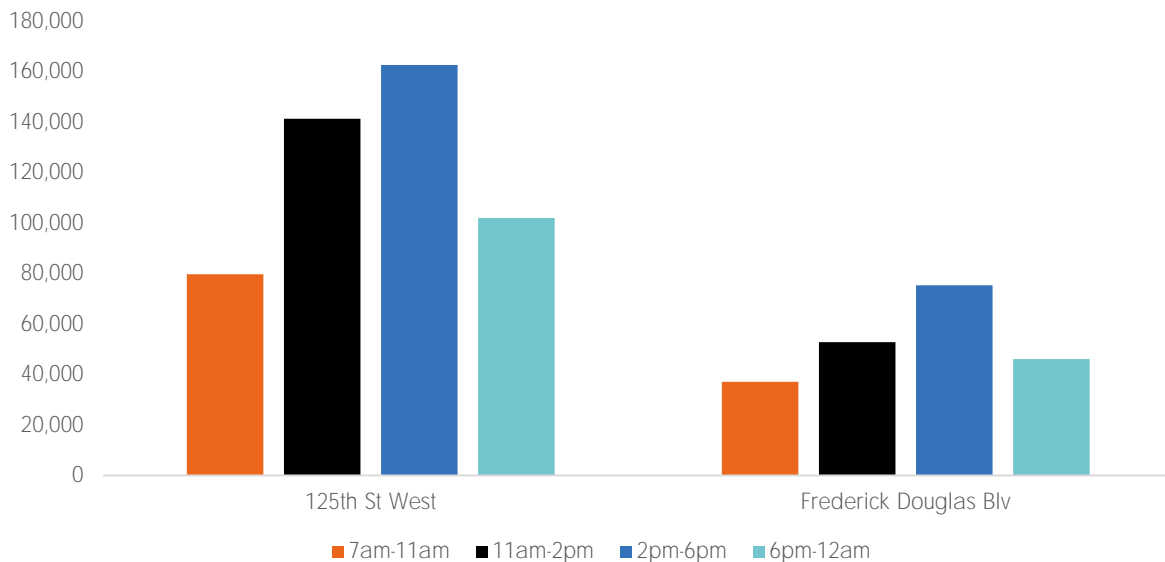

Pedestrian Counts 7am - 7pm

	Mon - Fri	Sat & Sun
125th St West	303,888	116,893
Frederick Douglas Blv	123,465	56,813

Pedestrian Counts by Day Part

	7am-11am	11am-2pm	2pm-6pm	6pm-12am
125th St West	79,815	141,483	162,701	102,132
Frederick Douglas Blv	37,140	52,801	75,438	46,183

Pedestrian Counts by Hour

— 125th St West — Frederick Douglas Blv

	125th St West	Frederick Douglas Blv
00:00	1,187	844
01:00	691	311
02:00	386	162
03:00	221	103
04:00	251	106
05:00	196	95
06:00	420	121
07:00	1,396	599
08:00	3,832	2,794
09:00	5,368	2,838
10:00	7,326	3,958
11:00	10,493	4,698
12:00	15,191	5,965
13:00	17,934	7,975
14:00	11,037	6,644
15:00	11,861	6,941
16:00	11,702	5,602
17:00	10,659	4,592
18:00	10,094	4,207
19:00	7,349	2,876
20:00	4,467	1,551
21:00	2,817	1,699
22:00	1,929	1,134
23:00	1,438	838

Pedestrian Counts by Weekday

Map of Locations

(1) 125th St West (2) Frederick Blv

*All values shown in this report are the total pedestrian counts for the month.