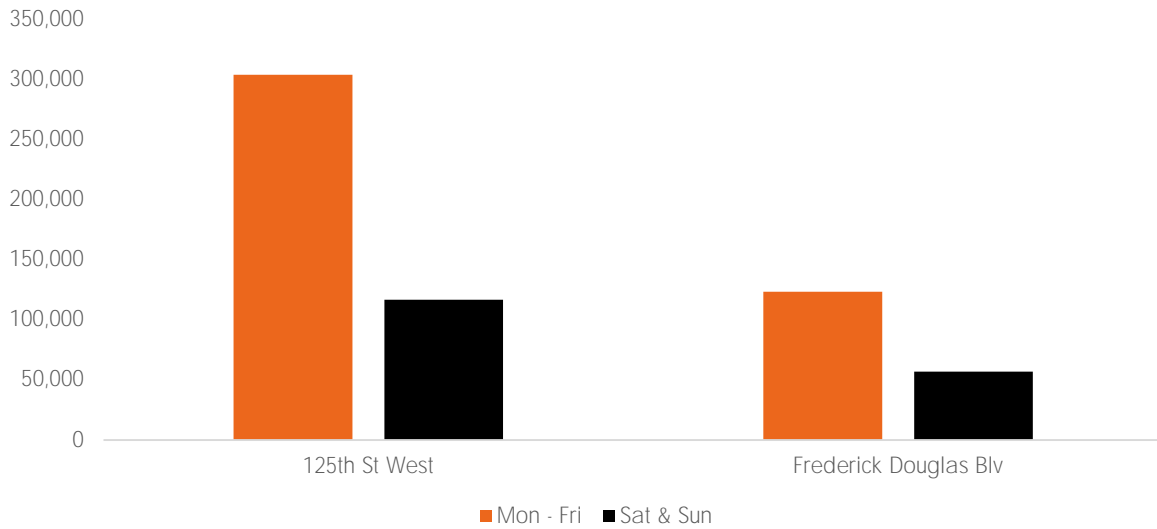

Pedestrian Counts 7am - 7pm

	Mon - Fri	Sat & Sun
125th St West	303,888	116,893
Frederick Douglas Blv	123,465	56,813

Pedestrian Counts by Day Part

	7am-11am	11am-2pm	2pm-6pm	6pm-12am
125th St West	79,815	141,483	162,701	102,132
Frederick Douglas Blv	37,140	52,801	75,438	46,183

Pedestrian Counts by Hour

— 125th St West — Frederick Douglas Blv

	125th St West	Frederick Douglas Blv
00:00	1,187	844
01:00	691	311
02:00	386	162
03:00	221	103
04:00	251	106
05:00	196	95
06:00	420	121
07:00	1,396	599
08:00	3,832	2,794
09:00	5,368	2,838
10:00	7,326	3,958
11:00	10,493	4,698
12:00	15,191	5,965
13:00	17,934	7,975
14:00	11,037	6,644
15:00	11,861	6,941
16:00	11,702	5,602
17:00	10,659	4,592
18:00	10,094	4,207
19:00	7,349	2,876
20:00	4,467	1,551
21:00	2,817	1,699
22:00	1,929	1,134
23:00	1,438	838

Pedestrian Counts by Weekday

Map of Locations

(1) 125th St West (2) Frederick Blv

*All values shown in this report are the total pedestrian counts for the month.