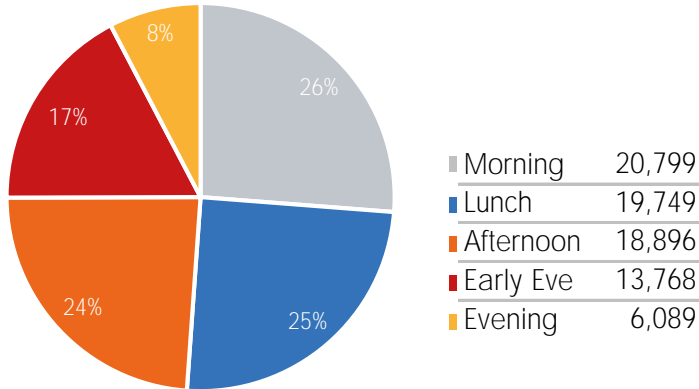

Visitor Totals

	Current Week	Previous Week	WoW % Change
Total Visitors	552,545	501,055	10.3%

Key Stats

Wednesday was the busiest day this week with a total of 88,140 visits. The busiest hour was at 1:00 PM on Monday with 8,182 visits. The busiest location was SW Cor. Of Malcolm X & 125th with a total of 117,054 visits.

Visitors by Day (Original Locations)

	Monday	Tuesday	Wednesday	Thursday	Friday	Saturday	Sunday	Total
Current Week	12,907	10,098	13,851	12,881	11,362	12,367	10,119	83,585
Previous Week	11,934	7,383	8,310	11,011	13,505	12,145	10,553	74,841
Previous Year	9,591	13,855	10,449	11,223	14,584	17,413	10,037	87,152
% Change WoW	8.2%	36.8%	-17.4%	17.0%	-15.9%	1.8%	-4.1%	11.7%
% Change YoY	34.6%	-27.1%	32.6%	14.8%	-22.1%	-29.0%	0.8%	-4.1%

Visitors by Day (All Locations)

% Share of Visitors by Day

Visitors by Day Part - Weekend

Morning	12,804
Lunch	19,207
Afternoon	19,379
Early Eve	13,205
Evening	6,446

Visitors by Day Part - Weekday

Morning	20,799
Lunch	19,749
Afternoon	18,896
Early Eve	13,768
Evening	6,089

Day Parts are calculated using the following time periods:
 Morning 06:00AM - 10:59AM
 Lunch 11:00AM - 1:59PM
 Afternoon 2:00PM - 4:59PM
 Early Evening 5:00PM - 7:59PM
 Evening 8:00PM - 11:59PM

Long Term Trend by Week