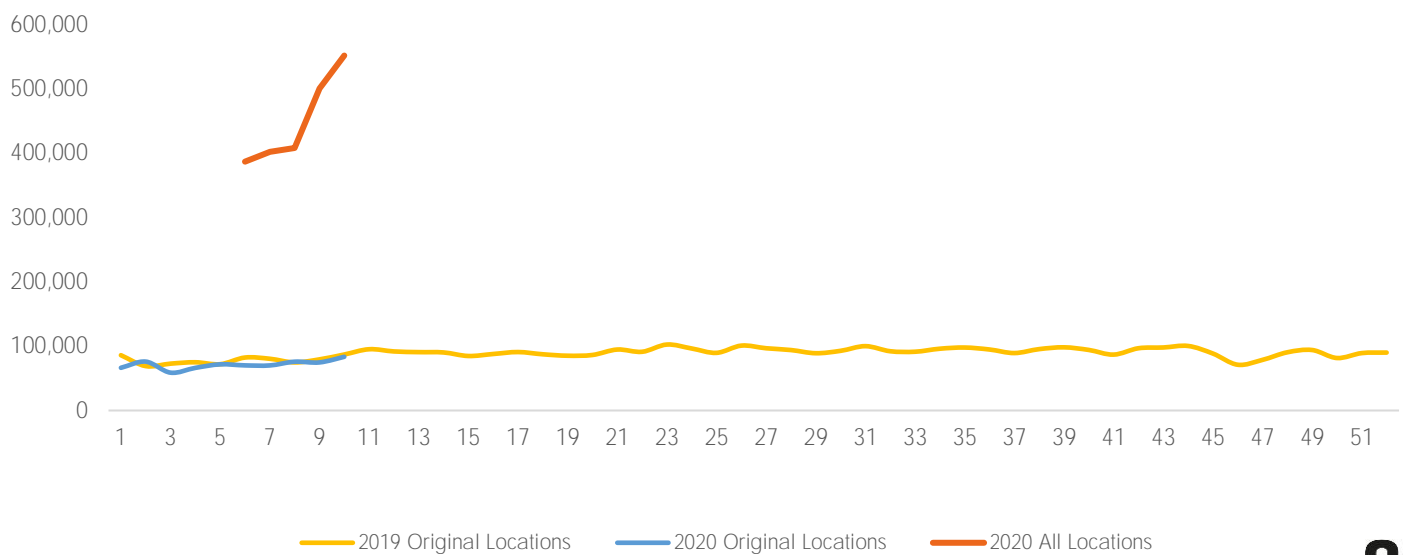

Visitor Totals

	Current Week	Previous Week	WoW % Change
Total Visitors	552,545	501,055	10.3%

Key Stats

Wednesday was the busiest day this week with a total of 88,140 visits. The busiest hour was at 1:00 PM on Monday with 8,182 visits. The busiest location was SW Cor. Of Malcolm X & 125th with a total of 117,054 visits.

Visitors by Day (Original Locations)

	Monday	Tuesday	Wednesday	Thursday	Friday	Saturday	Sunday	Total
Current Week	12,907	10,098	13,851	12,881	11,362	12,367	10,119	83,585
Previous Week	11,934	7,383	8,310	11,011	13,505	12,145	10,553	74,841
Previous Year	9,591	13,855	10,449	11,223	14,584	17,413	10,037	87,152
% Change WoW	8.2%	36.8%	-17.4%	17.0%	-15.9%	1.8%	-4.1%	11.7%
% Change YoY	34.6%	-27.1%	32.6%	14.8%	-22.1%	-29.0%	0.8%	-4.1%

Visitors by Day (All Locations)

% Share of Visitors by Day

Visitors by Day Part - Weekend

Morning	12,804
Lunch	19,207
Afternoon	19,379
Early Eve	13,205
Evening	6,446

Visitors by Day Part - Weekday

Morning	20,799
Lunch	19,749
Afternoon	18,896
Early Eve	13,768
Evening	6,089

Day Parts are calculated using the following time periods:
 Morning 06:00AM - 10:59AM
 Lunch 11:00AM - 1:59PM
 Afternoon 2:00PM - 4:59PM
 Early Evening 5:00PM - 7:59PM
 Evening 8:00PM - 11:59PM

Long Term Trend by Week