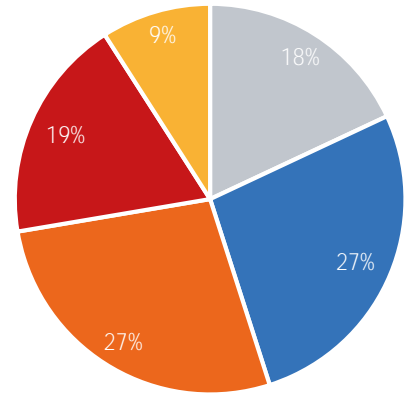

Visitor Totals

	Current Week	Previous Week	WoW % Change
Total Visitors	552,545	501,055	10.3%

Key Stats

Wednesday was the busiest day this week with a total of 88,140 visits. The busiest hour was at 1:00 PM on Monday with 8,182 visits. The busiest location was SW Cor. Of Malcolm X & 125th with a total of 117,054 visits.

Visitors by Day (Original Locations)

	Monday	Tuesday	Wednesday	Thursday	Friday	Saturday	Sunday	Total
Current Week	12,907	10,098	13,851	12,881	11,362	12,367	10,119	83,585
Previous Week	11,934	7,383	8,310	11,011	13,505	12,145	10,553	74,841
Previous Year	9,591	13,855	10,449	11,223	14,584	17,413	10,037	87,152
% Change WoW	8.2%	36.8%	-17.4%	17.0%	-15.9%	1.8%	-4.1%	11.7%
% Change YoY	34.6%	-27.1%	32.6%	14.8%	-22.1%	-29.0%	0.8%	-4.1%

Visitors by Day (All Locations)

% Share of Visitors by Day

Visitors by Day Part - Weekend

Morning	12,804
Lunch	19,207
Afternoon	19,379
Early Eve	13,205
Evening	6,446

Visitors by Day Part - Weekday

Morning	20,799
Lunch	19,749
Afternoon	18,896
Early Eve	13,768
Evening	6,089

Day Parts are calculated using the following time periods:
 Morning 06:00AM - 10:59AM
 Lunch 11:00AM - 1:59PM
 Afternoon 2:00PM - 4:59PM
 Early Evening 5:00PM - 7:59PM
 Evening 8:00PM - 11:59PM

Long Term Trend by Week