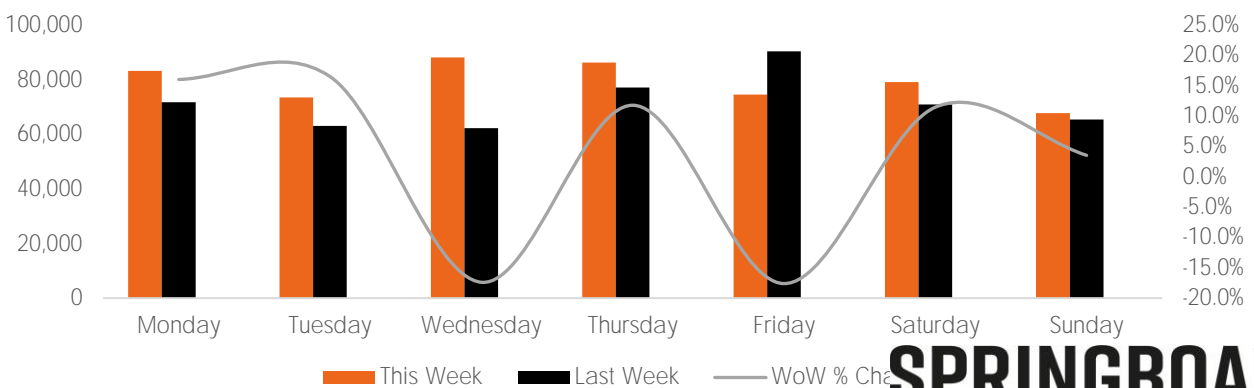

Visitor Totals

	Current Week	Previous Week	WoW % Change
Total Visitors	552,545	501,055	10.3%

Key Stats

Wednesday was the busiest day this week with a total of 88,140 visits. The busiest hour was at 1:00 PM on Monday with 8,182 visits. The busiest location was SW Cor. Of Malcolm X & 125th with a total of 117,054 visits.

Note: Original Locations include 125th St and Frederick Douglas Blvd; NE

Visitors by Day (All Locations)

	Monday	Tuesday	Wednesday	Thursday	Friday	Saturday	Sunday	Total
Current Week	83,256	73,545	88,140	86,238	74,514	79,117	67,735	552,545
Previous Week	71,746	63,120	62,226	77,142	90,424	70,978	65,419	501,055
Change WoW	11,510	10,425	25,914	9,096	-15,910	8,139	2,316	51,490
% Change WoW	16.0%	16.5%	-17.4%	11.8%	-17.6%	11.5%	3.5%	10.3%

Visitors by Day (Original Locations)

	Monday	Tuesday	Wednesday	Thursday	Friday	Saturday	Sunday	Total
Current Week	12,907	10,098	13,851	12,881	11,362	12,367	10,119	83,585
Previous Week	11,934	7,383	8,310	11,011	13,505	12,145	10,553	74,841
Previous Year	9,591	13,855	10,449	11,223	14,584	17,413	10,037	87,152
% Change WoW	8.2%	36.8%	-17.4%	17.0%	-15.9%	1.8%	-4.1%	11.7%
% Change YoY	34.6%	-27.1%	32.6%	14.8%	-22.1%	-29.0%	0.8%	-4.1%

Weather (High/Low F)

	Monday	Tuesday	Wednesday	Thursday	Friday	Saturday	Sunday
This Week	70 / 50	66 / 48	68 / 50	57 / 50	55 / 48	54 / 45	57 / 48
Last Week	63 / 46	68 / 46	70 / 46	72 / 48	64 / 48	57 / 46	57 / 50

Visitors by Day (All Locations)