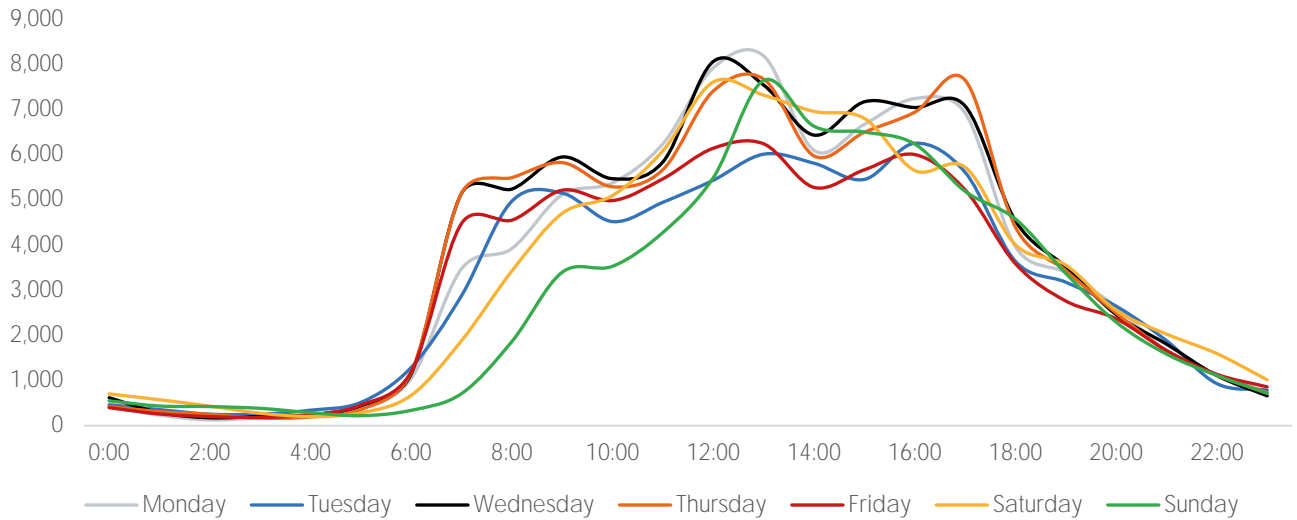

Visitors by Hour

	Monday	Tuesday	Wednesday	Thursday	Friday	Saturday	Sunday
6:00	1,046	1,291	1,147	1,179	1,195	672	340
7:00	3,471	2,879	5,143	5,146	4,476	1,882	710
8:00	3,921	4,969	5,236	5,489	4,548	3,424	1,863
9:00	5,114	5,146	5,946	5,822	5,212	4,699	3,396
10:00	5,372	4,516	5,465	5,286	4,981	5,094	3,528
11:00	6,239	4,944	5,839	5,667	5,464	6,086	4,277
12:00	7,918	5,432	8,060	7,406	6,140	7,607	5,489
13:00	8,182	6,008	7,538	7,670	6,237	7,315	7,640
14:00	6,091	5,808	6,430	5,970	5,272	6,954	6,626
15:00	6,669	5,450	7,168	6,494	5,663	6,800	6,498
16:00	7,239	6,249	7,040	6,937	6,000	5,646	6,233
17:00	6,921	5,608	7,074	7,647	5,219	5,721	5,187
18:00	3,959	3,637	4,535	4,393	3,585	4,003	4,573
19:00	3,386	3,175	3,512	3,431	2,759	3,554	3,371
20:00	2,627	2,645	2,459	2,492	2,367	2,551	2,291
21:00	1,654	1,882	1,806	1,660	1,663	2,027	1,584
22:00	1,116	931	1,109	1,114	1,137	1,596	1,113
23:00	748	787	660	730	859	1,015	715

Visitors by Day by Location

Entrances	Monday	Tuesday	Wednesday	Thursday	Friday	Saturday	Sunday	Total	WoW % Change
125th St West	9,568	7,257	10,123	9,806	8,558	8,095	7,010	60,417	10%
Frederick Douglas Blv	3,339	2,841	3,728	3,075	2,804	4,272	3,109	23,168	16%
NW Cor. of Malcolm X & 125th	5,058	4,781	5,625	5,509	4,517	4,912	4,281	34,683	33%
NW Cor. of 125th & Malcolm X	10,806	8,581	10,621	9,880	7,046	8,870	7,604	63,408	16%
SE Cor. of Malcolm X & 125th	8,558	8,386	8,954	8,216	7,343	7,185	6,066	54,708	7%
SE Cor. of 125th & Malcolm X	7,232	6,987	7,249	8,125	7,558	6,777	6,623	50,551	5%
NE Cor. of Malcolm X & 125th	8,032	9,120	7,309	7,975	7,993	7,279	6,817	54,525	5%
NE Cor. of 125th & Malcolm X	5,262	4,764	5,229	4,996	4,673	4,809	3,800	33,533	6%
SW Cor. Of Malcolm X & 125th	15,653	13,052	19,492	19,005	16,740	18,068	15,044	117,054	12%
SW Cor. Of 125th & Malcolm X	9,748	7,776	9,810	9,651	7,282	8,850	7,381	60,498	3%
Total	83,256	73,545	88,140	86,238	74,514	79,117	67,735	552,545	10.3%