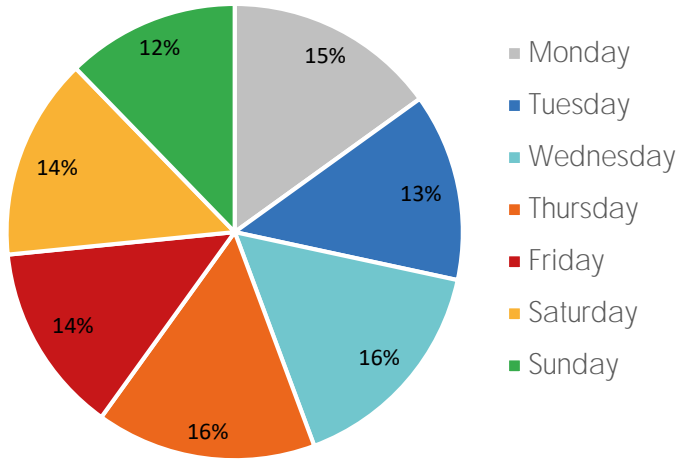

Visitor Totals

	Current Week	Previous Week	WoW % Change
Total Visitors	552,545	501,055	10.3%

Key Stats

Wednesday was the busiest day this week with a total of 88,140 visits. The busiest hour was at 1:00 PM on Monday with 8,182 visits. The busiest location was SW Cor. Of Malcolm X & 125th with a total of 117,054 visits.

Note: Original Locations include 125th St and Frederick Douglas Blvd; NE

Visitors by Day (All Locations)

	Monday	Tuesday	Wednesday	Thursday	Friday	Saturday	Sunday	Total
Current Week	83,256	73,545	88,140	86,238	74,514	79,117	67,735	552,545
Previous Week	71,746	63,120	62,226	77,142	90,424	70,978	65,419	501,055
Change WoW	11,510	10,425	25,914	9,096	-15,910	8,139	2,316	51,490
% Change WoW	16.0%	16.5%	-17.4%	11.8%	-17.6%	11.5%	3.5%	10.3%

Visitors by Day (Original Locations)

	Monday	Tuesday	Wednesday	Thursday	Friday	Saturday	Sunday	Total
Current Week	12,907	10,098	13,851	12,881	11,362	12,367	10,119	83,585
Previous Week	11,934	7,383	8,310	11,011	13,505	12,145	10,553	74,841
Previous Year	9,591	13,855	10,449	11,223	14,584	17,413	10,037	87,152
% Change WoW	8.2%	36.8%	-17.4%	17.0%	-15.9%	1.8%	-4.1%	11.7%
% Change YoY	34.6%	-27.1%	32.6%	14.8%	-22.1%	-29.0%	0.8%	-4.1%

Visitors by Day (All Locations)

% Share of Visitors by Day

Visitors by Day Part - Weekend

Morning	12,804
Lunch	19,207
Afternoon	19,379
Early Eve	13,205
Evening	6,446

Visitors by Day Part - Weekday

Morning	20,799
Lunch	19,749
Afternoon	18,896
Early Eve	13,768
Evening	6,089