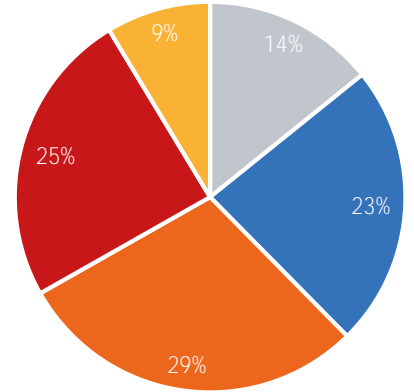

Visitors by Day Part - Weekend

Morning	952
Lunch	1,568
Afternoon	1,955
Early Eve	1,644
Evening	580