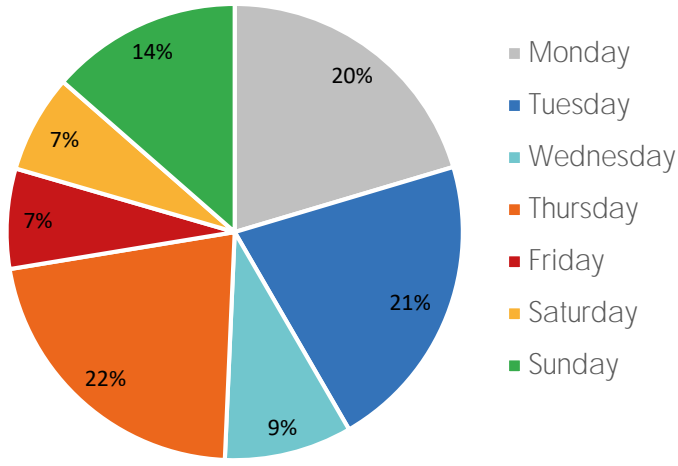

% Share of Visitors by Day