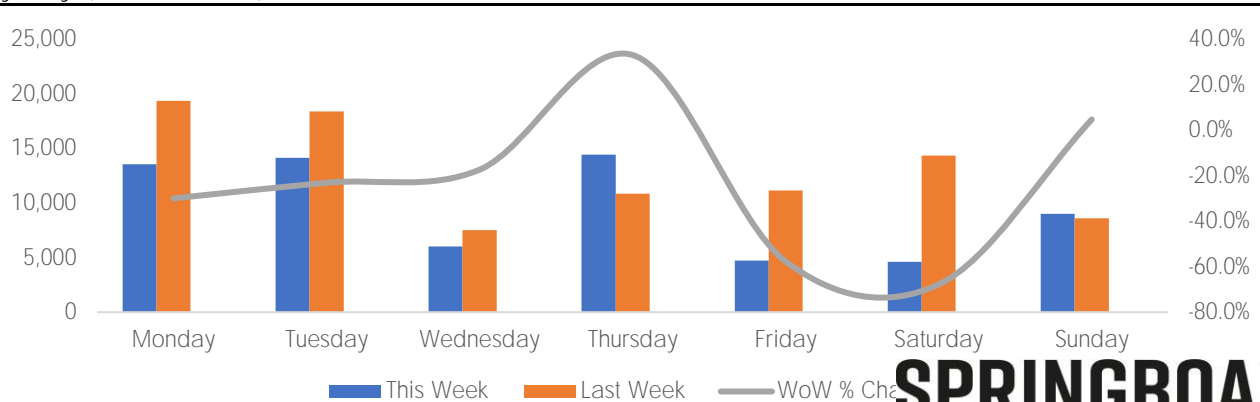

Visitor Totals

	Current Week	Previous Week	Previous Year	WoW % Change	YoY % Change
Total Visitors	66,454	90,172	86,071	-26.3%	-22.8%

Key Stats

Friday was the busiest day this week with a total of 12,732 visits. The busiest hour was at 1:00 PM on Friday with 2,529 visits. The busiest location was 125th St West with a total of 51,051 visits.

Note: 2 Locations

Visitors by Day (All Locations)

	Monday	Tuesday	Wednesday	Thursday	Friday	Saturday	Sunday	Total
Current Week	13,552	14,121	6,013	14,430	4,713	4,617	9,008	66,454
Previous Week	19,357	18,363	7,511	10,849	11,141	14,345	8,606	90,172
Previous Year	13,512	14,265	13,001	12,011	12,878	9,263	11,141	86,071
Change WoW	-5,805	-4,242	-1,498	3,581	-6,428	-9,728	402	-23,718
% Change WoW	-30.0%	-23.1%	-17.4%	33.0%	-57.7%	-67.8%	4.7%	-26.3%
% Change YoY	0.3%	-1.0%	30.4%	20.1%	-63.4%	-50.2%	-19.1%	-22.8%

Visitors by Day (All Locations)