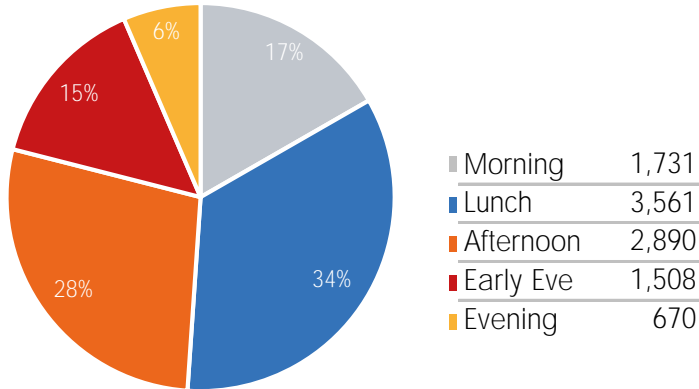

Visitors by Day Part - Weekday

Morning	1,731
Lunch	3,561
Afternoon	2,890
Early Eve	1,508
Evening	670

Day Parts are calculated using the following time periods:
Morning 06:00AM - 10:59AM
Lunch 11:00AM - 1:59PM
Afternoon 2:00PM - 4:59PM
Early Evening 5:00PM - 7:59PM
Evening 8:00PM - 11:59PM