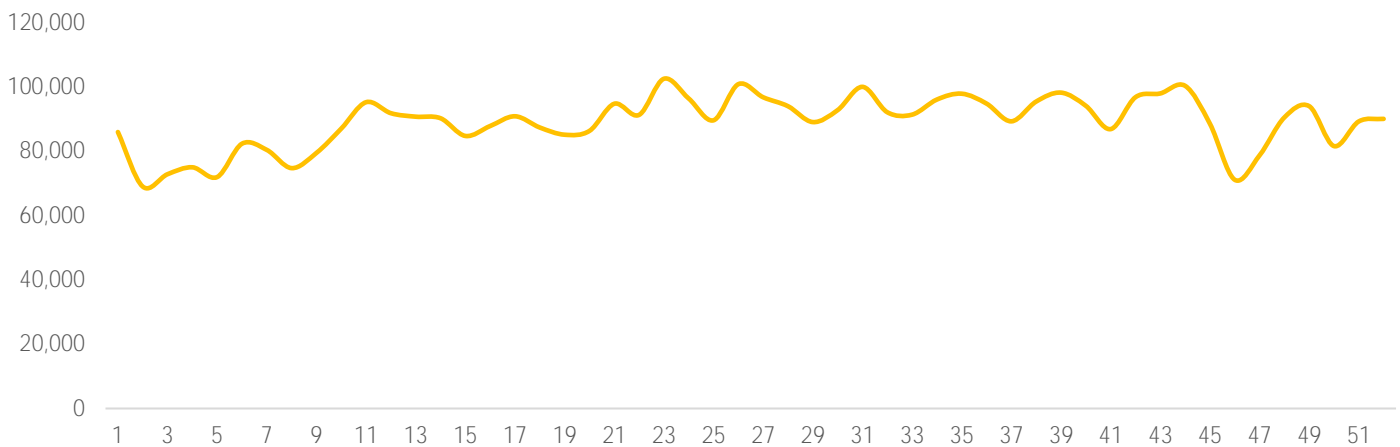

Long Term Trend by Week

— 2019 Original Locations — 2020 Original Locations