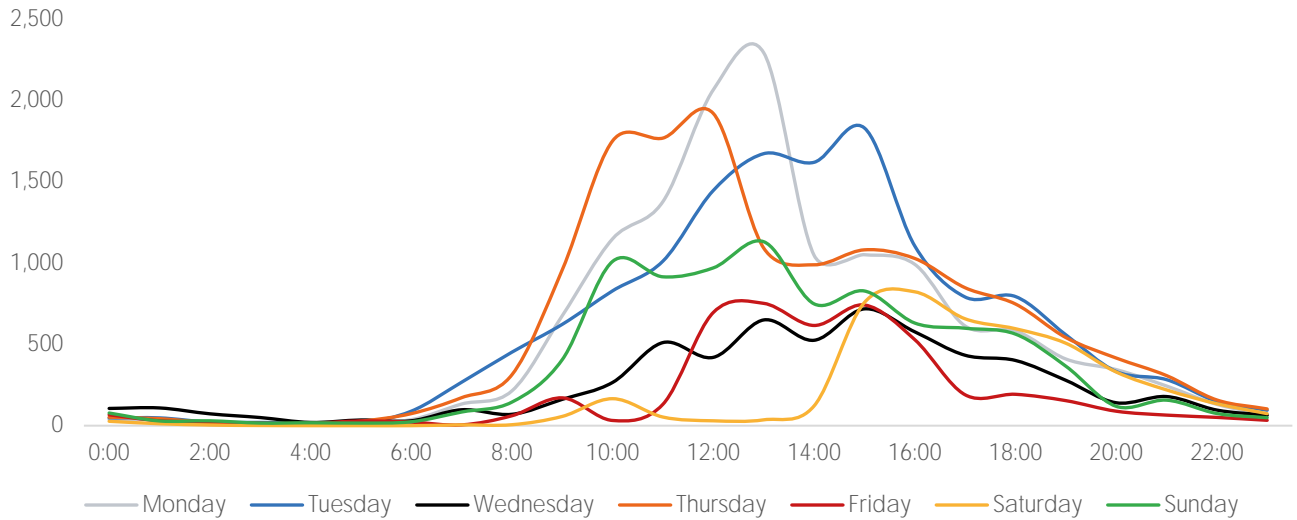

Visitors by Hour

	Monday	Tuesday	Wednesday	Thursday	Friday	Saturday	Sunday
6:00	37	89	30	74	22	0	24
7:00	133	267	98	172	5	5	84
8:00	214	452	70	313	61	6	145
9:00	676	623	162	958	171	57	406
10:00	1,149	829	266	1,751	32	166	1,010
11:00	1,378	1,012	511	1,768	132	53	915
12:00	2,065	1,446	420	1,919	696	30	970
13:00	2,293	1,672	650	1,092	752	36	1,131
14:00	1,048	1,619	525	989	616	121	749
15:00	1,051	1,830	718	1,081	742	757	828
16:00	992	1,105	577	1,028	529	823	631
17:00	613	791	433	848	190	657	599
18:00	583	794	401	748	193	596	563
19:00	410	559	279	542	154	507	366
20:00	345	333	141	416	89	330	119
21:00	244	283	179	308	65	220	157
22:00	131	150	96	158	51	135	75
23:00	68	95	64	103	33	74	49

Visitors by Day by Location

	Monday	Tuesday	Wednesday	Thursday	Friday	Saturday	Sunday	Total	WoW % Change
Entrances									
125th St West	10,724	9,510	4,149	11,113	3,725	3,096	6,243	48,560	-28%
Frederick Douglas Blv	2,828	4,611	1,864	3,317	988	1,521	2,765	17,894	-21%
Total	8,732	10,760	8,951	9,439	12,732	4,671	11,077	66,362