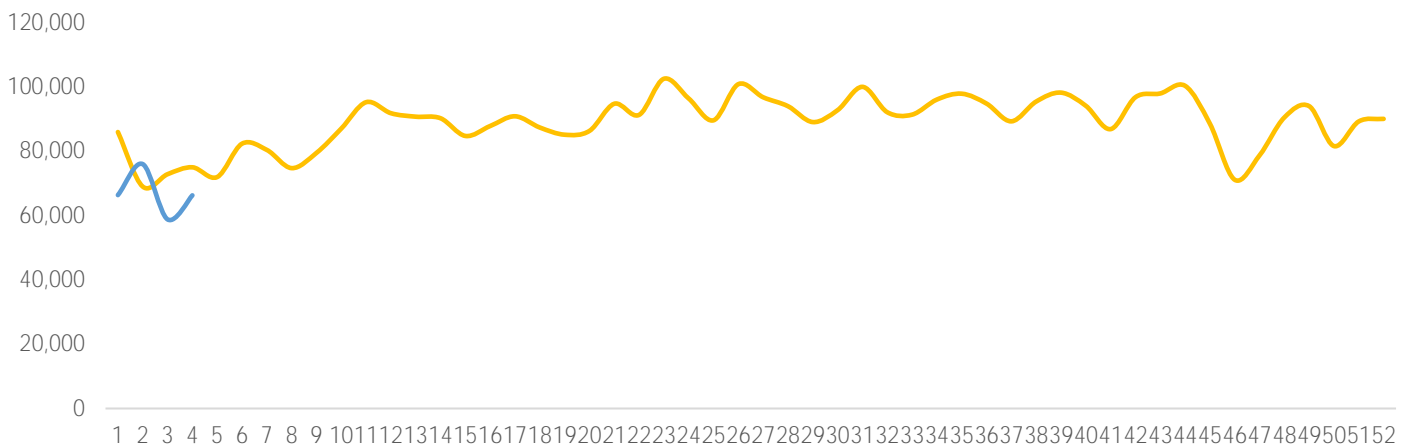

Visitor Totals

	Current Week	Previous Week	Previous Year	WoW % Change	YoY % Change
Total Visitors	66,362	58,882	75,093	12.7%	-11.6%

Key Stats

Friday was the busiest day this week with a total of 12,732 visits. The busiest hour was at 1:00 PM on Friday with 2,529 visits. The busiest location was 125th St West with a total of 51,051 visits.

Visitors by Day (All Locations)

% Share of Visitors by Day

Visitors by Day Part - Weekend

Morning	1,903
Lunch	3,402
Afternoon	1,775
Early Eve	610
Evening	120

Visitors by Day Part - Weekday

Morning	2,352
Lunch	4,210
Afternoon	2,307
Early Eve	959
Evening	240

Day Parts are calculated using the following time periods:
 Morning 06:00AM - 10:59AM
 Lunch 11:00AM - 1:59PM
 Afternoon 2:00PM - 4:59PM
 Early Evening 5:00PM - 7:59PM
 Evening 8:00PM - 11:59PM

Long Term Trend by Week

— 2019 Original Locations — 2020 Original Locations

Visitors by Hour

	Monday	Tuesday	Wednesday	Thursday	Friday	Saturday	Sunday
6:00	21	42	53	18	48	12	4
7:00	82	187	218	182	182	58	79
8:00	112	337	296	302	412	140	470
9:00	491	1,062	1,014	761	973	240	903
10:00	666	1,249	998	787	1,267	428	1,471
11:00	847	1,263	984	824	1,483	575	2,031
12:00	1,335	1,632	1,456	983	1,713	691	1,193
13:00	1,982	1,745	1,472	802	2,529	532	1,782
14:00	663	710	487	1,131	756	432	693
15:00	695	720	622	1,381	842	482	777
16:00	664	742	538	746	838	489	676
17:00	359	370	226	445	502	316	309
18:00	345	274	197	493	410	70	298
19:00	206	145	165	307	349	51	175
20:00	90	93	64	125	124	37	63
21:00	58	71	68	72	120	10	66
22:00	36	35	18	45	68	0	37
23:00	20	27	3	21	40	8	19