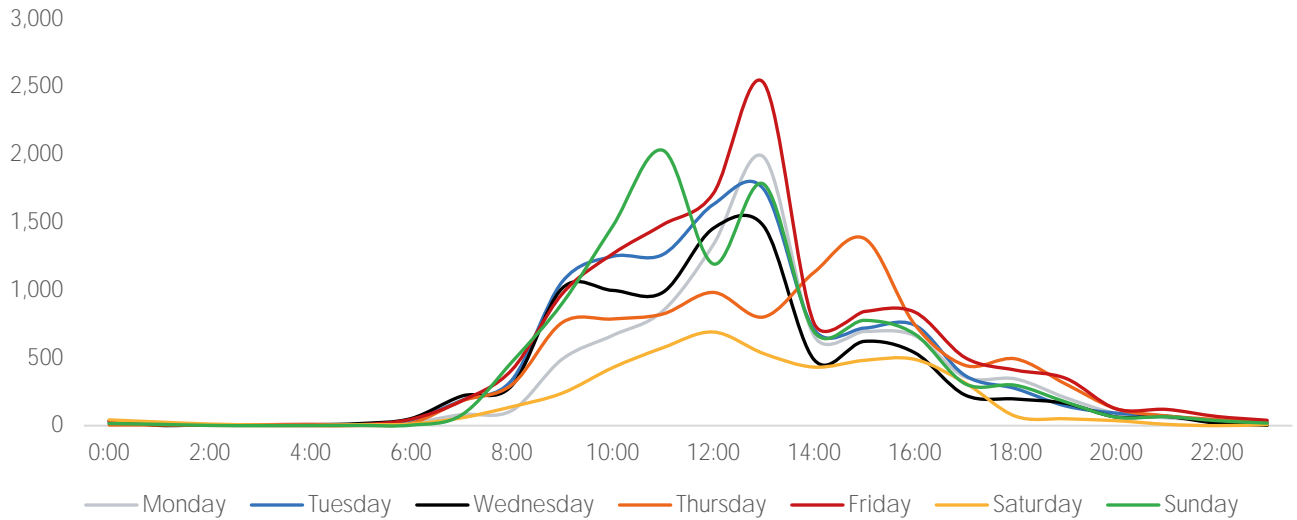

Visitor Totals

	Current Week	Previous Week	Previous Year	WoW % Change	YoY % Change
Total Visitors	66,362	58,882	75,093	12.7%	-11.6%

Key Stats

Friday was the busiest day this week with a total of 12,732 visits. The busiest hour was at 1:00 PM on Friday with 2,529 visits. The busiest location was 125th St West with a total of 51,051 visits.

Visitors by Day (All Locations)

% Share of Visitors by Day

Visitors by Day Part - Weekend

Morning	1,903
Lunch	3,402
Afternoon	1,775
Early Eve	610
Evening	120

Visitors by Day Part - Weekday

Morning	2,352
Lunch	4,210
Afternoon	2,307
Early Eve	959
Evening	240

Day Parts are calculated using the following time periods:
 Morning 06:00AM - 10:59AM
 Lunch 11:00AM - 1:59PM
 Afternoon 2:00PM - 4:59PM
 Early Evening 5:00PM - 7:59PM
 Evening 8:00PM - 11:59PM

Long Term Trend by Week

— 2019 Original Locations — 2020 Original Locations

Visitors by Hour

	Monday	Tuesday	Wednesday	Thursday	Friday	Saturday	Sunday
6:00	21	42	53	18	48	12	4
7:00	82	187	218	182	182	58	79
8:00	112	337	296	302	412	140	470
9:00	491	1,062	1,014	761	973	240	903
10:00	666	1,249	998	787	1,267	428	1,471
11:00	847	1,263	984	824	1,483	575	2,031
12:00	1,335	1,632	1,456	983	1,713	691	1,193
13:00	1,982	1,745	1,472	802	2,529	532	1,782
14:00	663	710	487	1,131	756	432	693
15:00	695	720	622	1,381	842	482	777
16:00	664	742	538	746	838	489	676
17:00	359	370	226	445	502	316	309
18:00	345	274	197	493	410	70	298
19:00	206	145	165	307	349	51	175
20:00	90	93	64	125	124	37	63
21:00	58	71	68	72	120	10	66
22:00	36	35	18	45	68	0	37
23:00	20	27	3	21	40	8	19