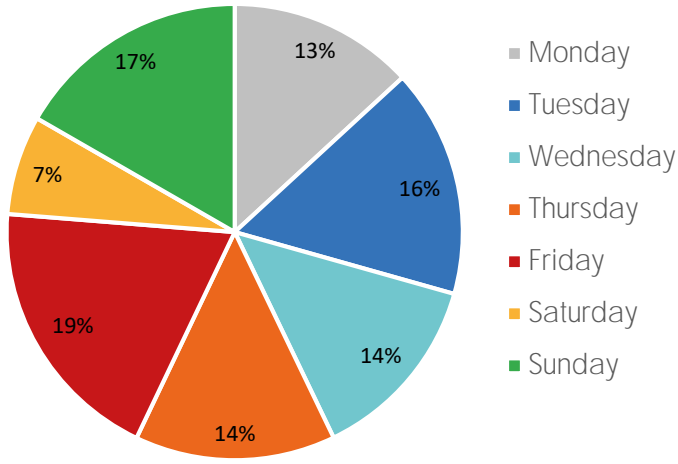

Visitor Totals

	Current Week	Previous Week	Previous Year	WoW % Change	YoY % Change
Total Visitors	66,362	58,882	75,093	12.7%	-11.6%

Key Stats

Friday was the busiest day this week with a total of 12,732 visits. The busiest hour was at 1:00 PM on Friday with 2,529 visits. The busiest location was 125th St West with a total of 51,051 visits.

Note: Last week before new locations added

Visitors by Day (All Locations)

	Monday	Tuesday	Wednesday	Thursday	Friday	Saturday	Sunday	Total
Current Week	8,732	10,760	8,951	9,439	12,732	4,671	11,077	66,362
Previous Week	8,346	5,189	8,385	9,077	11,471	4,628	11,786	58,882
Previous Year	6,698	11,789	8,242	10,100	14,354	14,628	9,282	75,093
Change WoW	386	5,571	566	362	1,261	43	-709	7,480
% Change WoW	4.6%	107.4%	-17.4%	4.0%	11.0%	0.9%	-6.0%	12.7%
% Change YoY	30.4%	-8.7%	30.4%	-6.5%	-11.3%	-68.1%	19.3%	-11.6%

Visitors by Day (All Locations)

% Share of Visitors by Day

Visitors by Day Part - Weekend

Morning	1,903
Lunch	3,402
Afternoon	1,775
Early Eve	610
Evening	120

Visitors by Day Part - Weekday

Morning	2,352
Lunch	4,210
Afternoon	2,307
Early Eve	959
Evening	240

— 2019 Original Locations — 2020 Original Locations

Visitors by Hour

	Monday	Tuesday	Wednesday	Thursday	Friday	Saturday	Sunday
6:00	21	42	53	18	48	12	4
7:00	82	187	218	182	182	58	79
8:00	112	337	296	302	412	140	470
9:00	491	1,062	1,014	761	973	240	903
10:00	666	1,249	998	787	1,267	428	1,471
11:00	847	1,263	984	824	1,483	575	2,031
12:00	1,335	1,632	1,456	983	1,713	691	1,193
13:00	1,982	1,745	1,472	802	2,529	532	1,782
14:00	663	710	487	1,131	756	432	693
15:00	695	720	622	1,381	842	482	777
16:00	664	742	538	746	838	489	676
17:00	359	370	226	445	502	316	309
18:00	345	274	197	493	410	70	298
19:00	206	145	165	307	349	51	175
20:00	90	93	64	125	124	37	63
21:00	58	71	68	72	120	10	66
22:00	36	35	18	45	68	0	37
23:00	20	27	3	21	40	8	19