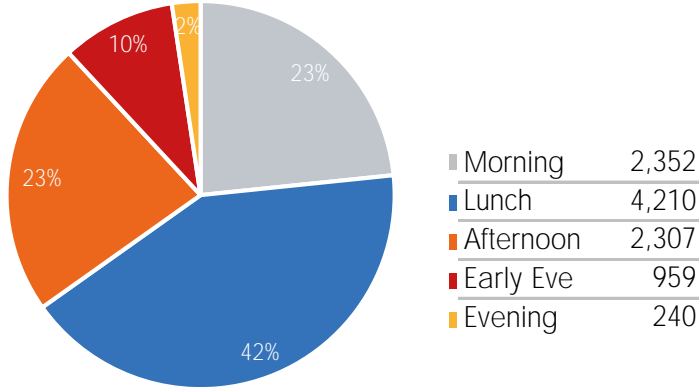

Visitor Totals

	Current Week	Previous Week	Previous Year	WoW % Change	YoY % Change
Total Visitors	66,362	58,882	75,093	12.7%	-11.6%

Key Stats

Friday was the busiest day this week with a total of 12,732 visits. The busiest hour was at 1:00 PM on Friday with 2,529 visits. The busiest location was 125th St West with a total of 51,051 visits.

Note: Last week before new locations added

Visitors by Day (All Locations)

	Monday	Tuesday	Wednesday	Thursday	Friday	Saturday	Sunday	Total
Current Week	8,732	10,760	8,951	9,439	12,732	4,671	11,077	66,362
Previous Week	8,346	5,189	8,385	9,077	11,471	4,628	11,786	58,882
Previous Year	6,698	11,789	8,242	10,100	14,354	14,628	9,282	75,093
Change WoW	386	5,571	566	362	1,261	43	-709	7,480
% Change WoW	4.6%	107.4%	-17.4%	4.0%	11.0%	0.9%	-6.0%	12.7%
% Change YoY	30.4%	-8.7%	30.4%	-6.5%	-11.3%	-68.1%	19.3%	-11.6%

Visitors by Day (All Locations)

% Share of Visitors by Day

Visitors by Day Part - Weekend

Morning	1,903
Lunch	3,402
Afternoon	1,775
Early Eve	610
Evening	120

Visitors by Day Part - Weekday

Morning	2,352
Lunch	4,210
Afternoon	2,307
Early Eve	959
Evening	240

Day Parts are calculated using the following time periods:
 Morning 06:00AM - 10:59AM
 Lunch 11:00AM - 1:59PM
 Afternoon 2:00PM - 4:59PM
 Early Evening 5:00PM - 7:59PM
 Evening 8:00PM - 11:59PM

Long Term Trend by Week