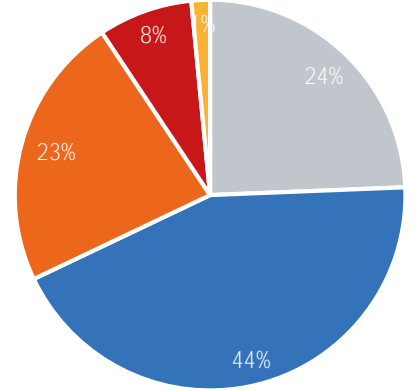

Visitor Totals

	Current Week	Previous Week	Previous Year	WoW % Change	YoY % Change
Total Visitors	66,362	58,882	75,093	12.7%	-11.6%

Key Stats

Friday was the busiest day this week with a total of 12,732 visits. The busiest hour was at 1:00 PM on Friday with 2,529 visits. The busiest location was 125th St West with a total of 51,051 visits.

Note: Last week before new locations added

Visitors by Day (All Locations)

	Monday	Tuesday	Wednesday	Thursday	Friday	Saturday	Sunday	Total
Current Week	8,732	10,760	8,951	9,439	12,732	4,671	11,077	66,362
Previous Week	8,346	5,189	8,385	9,077	11,471	4,628	11,786	58,882
Previous Year	6,698	11,789	8,242	10,100	14,354	14,628	9,282	75,093
Change WoW	386	5,571	566	362	1,261	43	-709	7,480
% Change WoW	4.6%	107.4%	-17.4%	4.0%	11.0%	0.9%	-6.0%	12.7%
% Change YoY	30.4%	-8.7%	30.4%	-6.5%	-11.3%	-68.1%	19.3%	-11.6%

Visitors by Day (All Locations)

% Share of Visitors by Day

Visitors by Day Part - Weekend

Morning	1,903
Lunch	3,402
Afternoon	1,775
Early Eve	610
Evening	120

Visitors by Day Part - Weekday

Morning	2,352
Lunch	4,210
Afternoon	2,307
Early Eve	959
Evening	240

Day Parts are calculated using the following time periods:
 Morning 06:00AM - 10:59AM
 Lunch 11:00AM - 1:59PM
 Afternoon 2:00PM - 4:59PM
 Early Evening 5:00PM - 7:59PM
 Evening 8:00PM - 11:59PM

Long Term Trend by Week