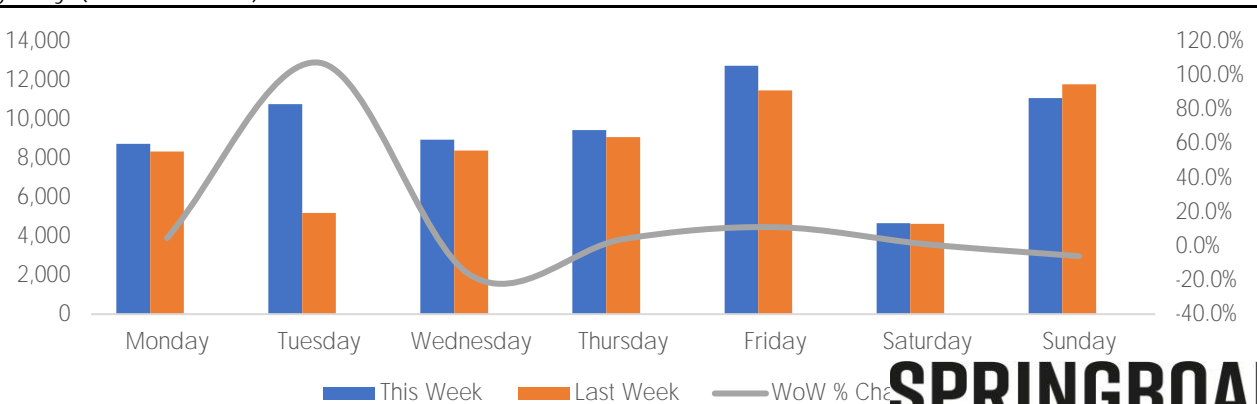

Visitor Totals

	Current Week	Previous Week	Previous Year	WoW % Change	YoY % Change
Total Visitors	66,362	58,882	75,093	12.7%	-11.6%

Key Stats

Friday was the busiest day this week with a total of 12,732 visits. The busiest hour was at 1:00 PM on Friday with 2,529 visits. The busiest location was 125th St West with a total of 51,051 visits.

Note: Last week before new locations added

Visitors by Day (All Locations)

	Monday	Tuesday	Wednesday	Thursday	Friday	Saturday	Sunday	Total
Current Week	8,732	10,760	8,951	9,439	12,732	4,671	11,077	66,362
Previous Week	8,346	5,189	8,385	9,077	11,471	4,628	11,786	58,882
Previous Year	6,698	11,789	8,242	10,100	14,354	14,628	9,282	75,093
Change WoW	386	5,571	566	362	1,261	43	-709	7,480
% Change WoW	4.6%	107.4%	-17.4%	4.0%	11.0%	0.9%	-6.0%	12.7%
% Change YoY	30.4%	-8.7%	30.4%	-6.5%	-11.3%	-68.1%	19.3%	-11.6%

Weather (High/Low F)

	Monday	Tuesday	Wednesday	Thursday	Friday	Saturday	Sunday
This Week	57 / 48	55 / 48	57 / 46	57 / 48	59 / 52	59 / 52	57 / 46
Last Week	55 / 46	54 / 41	54 / 46	50 / 43	54 / 43	52 / 41	54 / 45

Visitors by Day (All Locations)