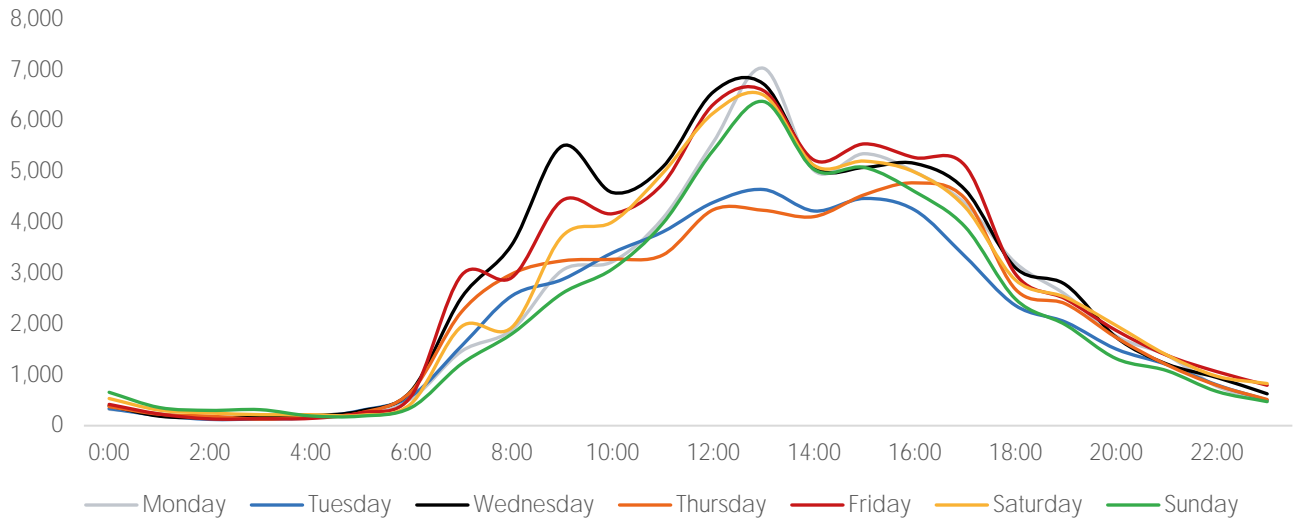

Weather (High/Low F)

	Monday	Tuesday	Wednesday	Thursday	Friday	Saturday	Sunday
This Week	66 / 46	63 / 45	61 / 45	64 / 48	70 / 50	57 / 48	59 / 45
							
Last Week	64 / 52	68 / 45	63 / 46	55 / 46	57 / 45	59 / 46	59 / 45
							

Visitors by Day (All Locations)

% Share of Visitors by Day

Visitors by Day Part - Weekend

Morning	10,565
Lunch	16,701
Afternoon	15,018
Early Eve	9,038
Evening	4,358

Visitors by Day Part - Weekday

Morning	13,094
Lunch	15,487
Afternoon	14,621
Early Eve	9,708
Evening	4,465

Day Parts are calculated using the following time periods:
 Morning 06:00AM - 10:59AM
 Lunch 11:00AM - 1:59PM
 Afternoon 2:00PM - 4:59PM
 Early Evening 5:00PM - 7:59PM
 Evening 8:00PM - 11:59PM

Long Term Trend by Week

— 2019 Original Locations — 2020 Original Locations — 2020 All Locations

Visitors by Hour

	Monday	Tuesday	Wednesday	Thursday	Friday	Saturday	Sunday
6:00	529	583	684	673	581	436	357
7:00	1,464	1,568	2,520	2,240	2,960	1,951	1,217
8:00	1,888	2,554	3,562	2,985	2,915	1,935	1,808
9:00	3,056	2,875	5,501	3,242	4,431	3,727	2,603
10:00	3,227	3,403	4,585	3,273	4,170	4,011	3,085
11:00	4,083	3,814	5,093	3,359	4,763	4,974	3,982
12:00	5,577	4,393	6,565	4,248	6,319	6,150	5,418
13:00	7,030	4,645	6,720	4,236	6,589	6,502	6,376
14:00	5,019	4,223	5,101	4,112	5,224	5,121	5,040
15:00	5,350	4,470	5,080	4,543	5,543	5,204	5,080
16:00	4,993	4,241	5,159	4,776	5,273	4,986	4,604
17:00	4,373	3,329	4,641	4,469	5,115	4,300	3,912
18:00	3,204	2,365	3,108	2,684	2,985	2,867	2,492
19:00	2,575	2,036	2,771	2,395	2,490	2,523	1,981
20:00	1,766	1,507	1,739	1,735	1,873	1,971	1,319
21:00	1,388	1,204	1,215	1,201	1,388	1,394	1,084
22:00	774	803	948	794	1,063	973	673
23:00	488	503	627	515	795	829	473