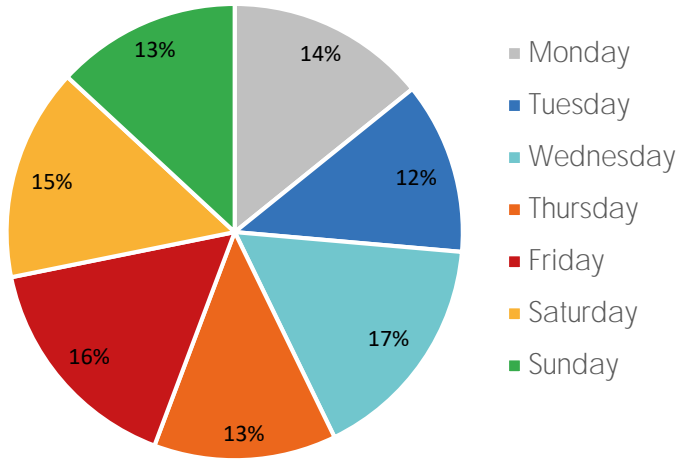

% Share of Visitors by Day