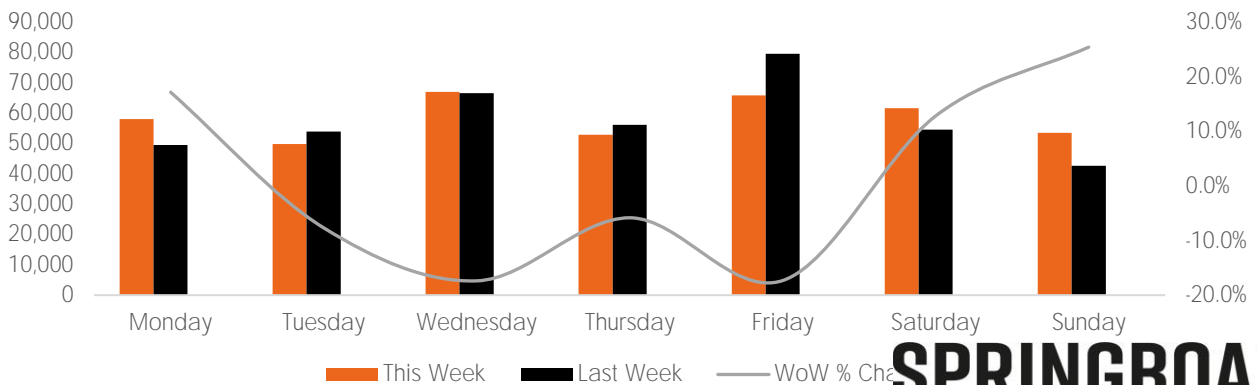

Key Stats

Wednesday was the busiest day this week with a total of 67,017 visits. The busiest hour was at 1:00 PM on Monday with 7,030 visits. The busiest location was SW Cor. Of Malcolm X & 125th with a total of 105,205 visits.

Note: NW Corner of 125th & Malcolm X / NW Corner of Malcolm X & 125th not yet active locations, Locations* describes 125th St and Frederick Douglas

*Original

Visitors by Day (All Locations)

	Monday	Tuesday	Wednesday	Thursday	Friday	Saturday	Sunday	Total
Current Week	58,037	49,761	67,017	52,824	65,791	61,583	53,514	408,527
Previous Week	49,535	53,891	66,538	56,095	79,577	54,585	42,667	402,888
Change WoW	8,502	-4,130	479	-3,271	-13,786	6,998	10,847	5,639
% Change WoW	17.2%	-7.7%	-17.4%	-5.8%	-17.3%	12.8%	25.4%	1.4%

Visitors by Day (Original Locations)

	Monday	Tuesday	Wednesday	Thursday	Friday	Saturday	Sunday	Total
Current Week	11,214	7,981	12,759	8,995	12,416	12,204	10,371	75,940
Previous Week	6,096	7,886	11,760	8,223	17,017	11,610	7,556	70,148
Previous Year	7,870	12,852	6,264	14,311	12,360	11,131	10,048	74,836
% Change WoW	84.0%	1.2%	-17.4%	9.4%	-27.0%	5.1%	37.3%	8.3%
% Change YoY	42.5%	-37.9%	103.7%	-37.1%	0.5%	9.6%	3.2%	1.5%

Weather (High/Low F)

	Monday	Tuesday	Wednesday	Thursday	Friday	Saturday	Sunday
This Week	66 / 46	63 / 45	61 / 45	64 / 48	70 / 50	57 / 48	59 / 45
Last Week	64 / 52	68 / 45	63 / 46	55 / 46	57 / 45	59 / 46	59 / 45

Visitors by Day (All Locations)