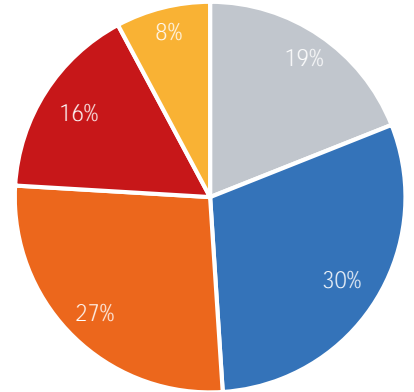

Visitor Totals

	Current Week	Previous Week	WoW % Change
Total Visitors	408,527	402,888	1.4%

Key Stats

Wednesday was the busiest day this week with a total of 67,017 visits. The busiest hour was at 1:00 PM on Monday with 7,030 visits. The busiest location was SW Cor. Of Malcolm X & 125th with a total of 105,205 visits.

Visitors by Day (Original Locations)

	Monday	Tuesday	Wednesday	Thursday	Friday	Saturday	Sunday	Total
Current Week	11,214	7,981	12,759	8,995	12,416	12,204	10,371	75,940
Previous Week	6,096	7,886	11,760	8,223	17,017	11,610	7,556	70,148
Previous Year	7,870	12,852	6,264	14,311	12,360	11,131	10,048	74,836
% Change WoW	84.0%	1.2%	-17.4%	9.4%	-27.0%	5.1%	37.3%	8.3%
% Change YoY	42.5%	-37.9%	103.7%	-37.1%	0.5%	9.6%	3.2%	1.5%

Visitors by Day (All Locations)

% Share of Visitors by Day

Visitors by Day Part - Weekend

Morning	10,565
Lunch	16,701
Afternoon	15,018
Early Eve	9,038
Evening	4,358

Visitors by Day Part - Weekday

Morning	13,094
Lunch	15,487
Afternoon	14,621
Early Eve	9,708
Evening	4,465

Day Parts are calculated using the following time periods:
 Morning 06:00AM - 10:59AM
 Lunch 11:00AM - 1:59PM
 Afternoon 2:00PM - 4:59PM
 Early Evening 5:00PM - 7:59PM
 Evening 8:00PM - 11:59PM

Long Term Trend by Week