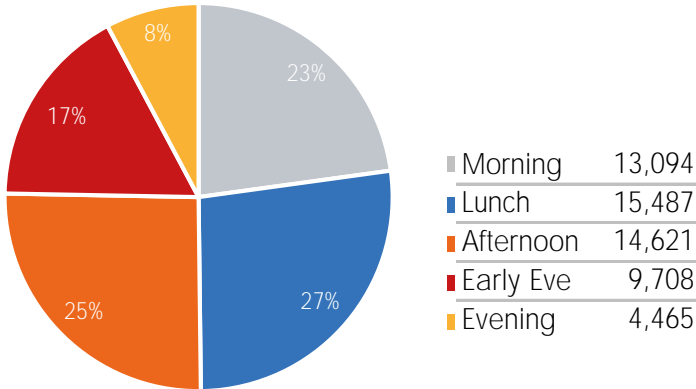

Visitor Totals

	Current Week	Previous Week	WoW % Change
Total Visitors	408,527	402,888	1.4%

Key Stats

Wednesday was the busiest day this week with a total of 67,017 visits. The busiest hour was at 1:00 PM on Monday with 7,030 visits. The busiest location was SW Cor. Of Malcolm X & 125th with a total of 105,205 visits.

Visitors by Day (Original Locations)

	Monday	Tuesday	Wednesday	Thursday	Friday	Saturday	Sunday	Total
Current Week	11,214	7,981	12,759	8,995	12,416	12,204	10,371	75,940
Previous Week	6,096	7,886	11,760	8,223	17,017	11,610	7,556	70,148
Previous Year	7,870	12,852	6,264	14,311	12,360	11,131	10,048	74,836
% Change WoW	84.0%	1.2%	-17.4%	9.4%	-27.0%	5.1%	37.3%	8.3%
% Change YoY	42.5%	-37.9%	103.7%	-37.1%	0.5%	9.6%	3.2%	1.5%

Visitors by Day (All Locations)

% Share of Visitors by Day

Visitors by Day Part - Weekend

Morning	10,565
Lunch	16,701
Afternoon	15,018
Early Eve	9,038
Evening	4,358

Visitors by Day Part - Weekday

Morning	13,094
Lunch	15,487
Afternoon	14,621
Early Eve	9,708
Evening	4,465

Day Parts are calculated using the following time periods:
 Morning 06:00AM - 10:59AM
 Lunch 11:00AM - 1:59PM
 Afternoon 2:00PM - 4:59PM
 Early Evening 5:00PM - 7:59PM
 Evening 8:00PM - 11:59PM

Long Term Trend by Week