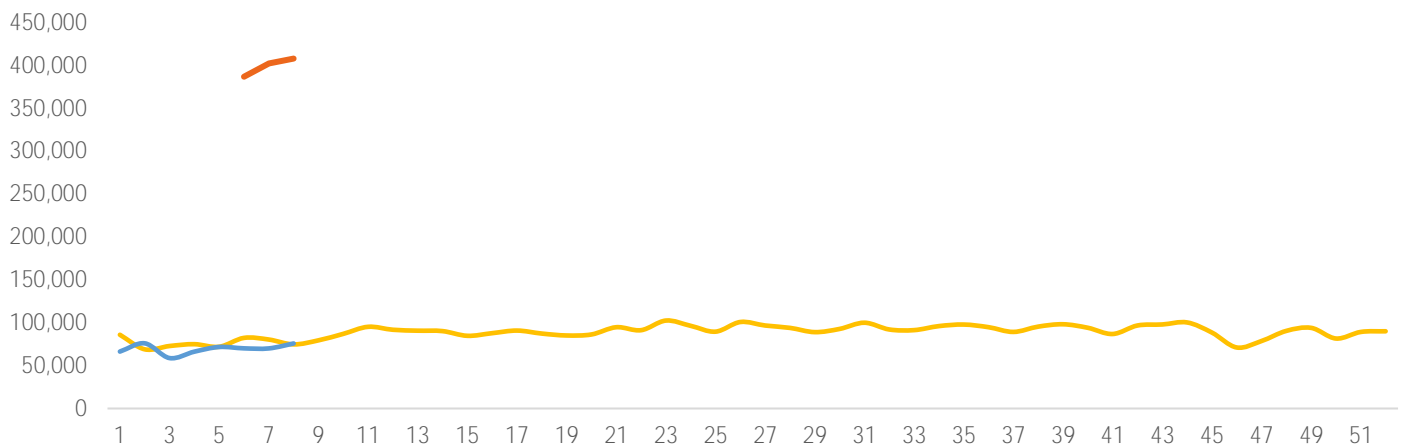

Visitor Totals

	Current Week	Previous Week	WoW % Change
Total Visitors	408,527	402,888	1.4%

Key Stats

Wednesday was the busiest day this week with a total of 67,017 visits. The busiest hour was at 1:00 PM on Monday with 7,030 visits. The busiest location was SW Cor. Of Malcolm X & 125th with a total of 105,205 visits.

Visitors by Day (All Locations)

% Share of Visitors by Day

Visitors by Day Part - Weekend

Morning	10,565
Lunch	16,701
Afternoon	15,018
Early Eve	9,038
Evening	4,358

Visitors by Day Part - Weekday

Morning	13,094
Lunch	15,487
Afternoon	14,621
Early Eve	9,708
Evening	4,465

Day Parts are calculated using the following time periods:
 Morning 06:00AM - 10:59AM
 Lunch 11:00AM - 1:59PM
 Afternoon 2:00PM - 4:59PM
 Early Evening 5:00PM - 7:59PM
 Evening 8:00PM - 11:59PM

Long Term Trend by Week

— 2019 Original Locations — 2020 Original Locations — 2020 All Locations

Visitors by Hour

	Monday	Tuesday	Wednesday	Thursday	Friday	Saturday	Sunday
6:00	529	583	684	673	581	436	357
7:00	1,464	1,568	2,520	2,240	2,960	1,951	1,217
8:00	1,888	2,554	3,562	2,985	2,915	1,935	1,808
9:00	3,056	2,875	5,501	3,242	4,431	3,727	2,603
10:00	3,227	3,403	4,585	3,273	4,170	4,011	3,085
11:00	4,083	3,814	5,093	3,359	4,763	4,974	3,982
12:00	5,577	4,393	6,565	4,248	6,319	6,150	5,418
13:00	7,030	4,645	6,720	4,236	6,589	6,502	6,376
14:00	5,019	4,223	5,101	4,112	5,224	5,121	5,040
15:00	5,350	4,470	5,080	4,543	5,543	5,204	5,080
16:00	4,993	4,241	5,159	4,776	5,273	4,986	4,604
17:00	4,373	3,329	4,641	4,469	5,115	4,300	3,912
18:00	3,204	2,365	3,108	2,684	2,985	2,867	2,492
19:00	2,575	2,036	2,771	2,395	2,490	2,523	1,981
20:00	1,766	1,507	1,739	1,735	1,873	1,971	1,319
21:00	1,388	1,204	1,215	1,201	1,388	1,394	1,084
22:00	774	803	948	794	1,063	973	673
23:00	488	503	627	515	795	829	473