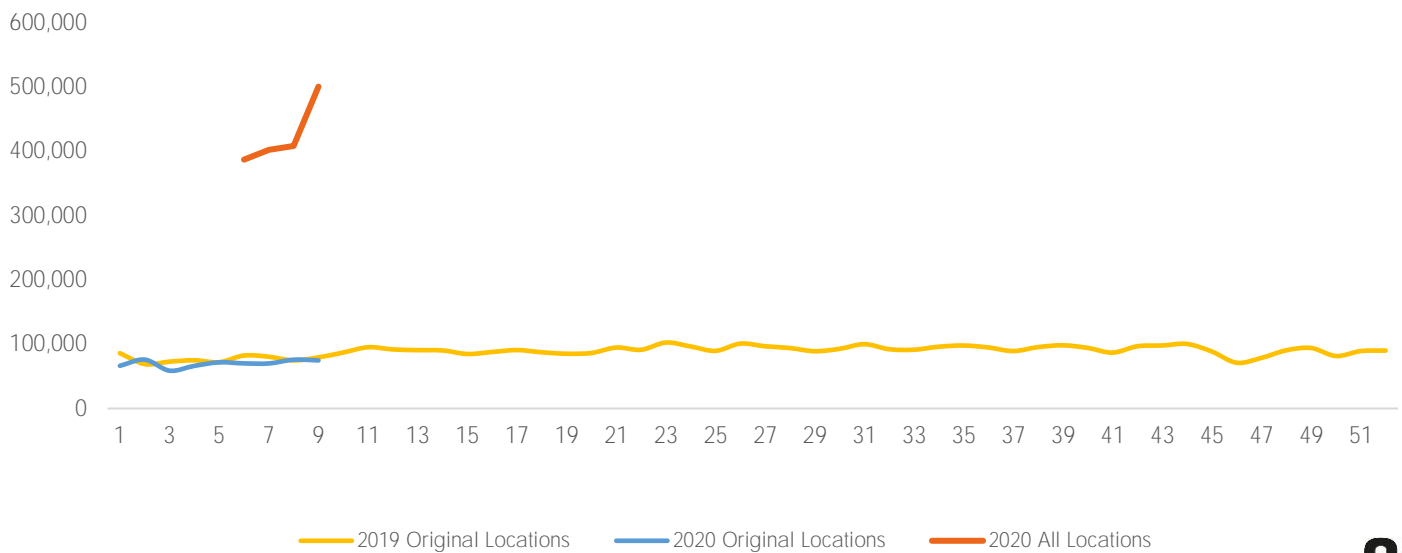

Long Term Trend by Week