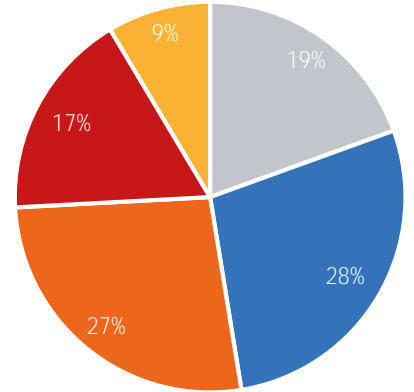

Visitors by Day Part - Weekend

Morning	12,867
Lunch	18,476
Afternoon	17,658
Early Eve	11,423
Evening	5,653