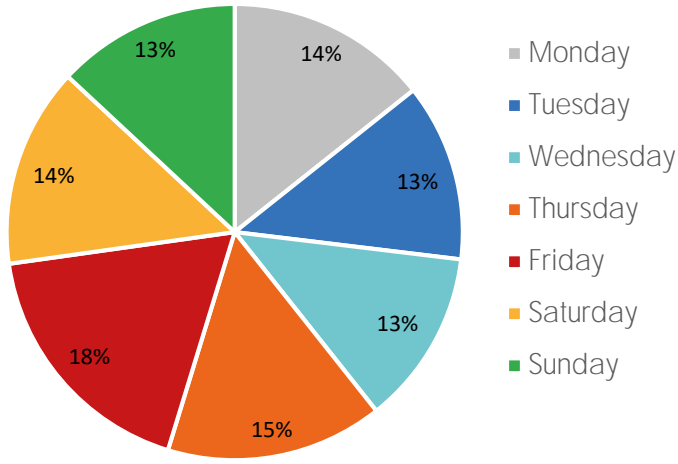

% Share of Visitors by Day