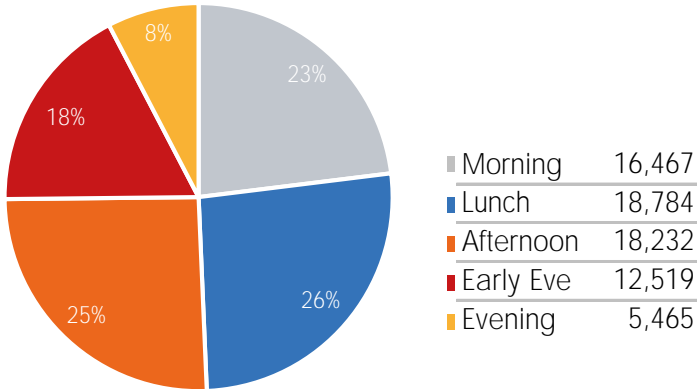

Visitors by Day (All Locations)

## % Share of Visitors by Day

## Visitors by Day Part - Weekend

Morning	12,867
Lunch	18,476
Afternoon	17,658
Early Eve	11,423
Evening	5,653

## Visitors by Day Part - Weekday

Morning	16,467
Lunch	18,784
Afternoon	18,232
Early Eve	12,519
Evening	5,465

Day Parts are calculated using the following time periods:  
 Morning 06:00AM - 10:59AM  
 Lunch 11:00AM - 1:59PM  
 Afternoon 2:00PM - 4:59PM  
 Early Evening 5:00PM - 7:59PM  
 Evening 8:00PM - 11:59PM