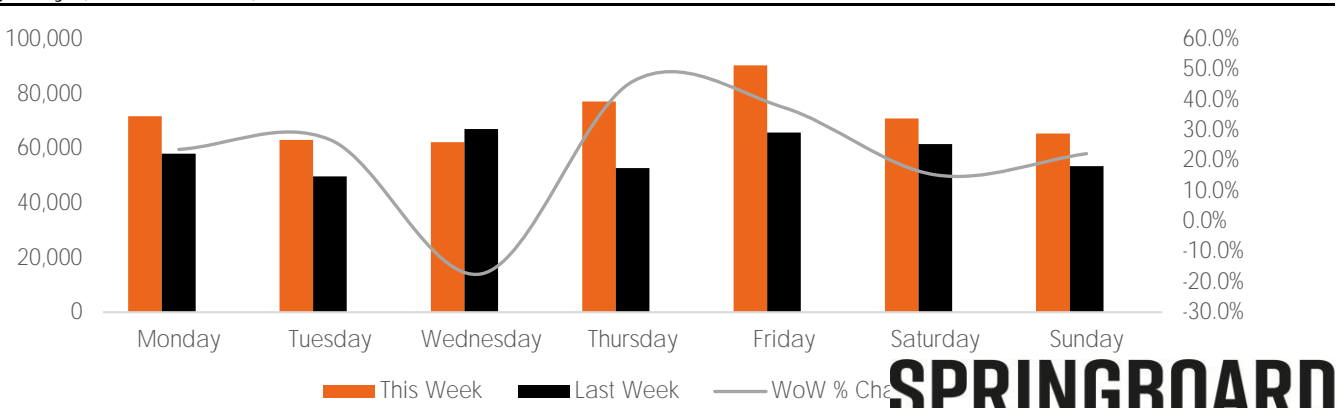

Key Stats

Friday was the busiest day this week with a total of 90,424 visits. The busiest hour was at 1:00 PM on Friday with 9,296 visits. The busiest location was SW Cor. Of Malcolm X & 125th with a total of 104,278 visits.

Note: This is the first week with 2 new locations: NW Corner of 125th & Malcolm X / NW Corner of Malcolm X & 125th -- Original Locations still only describes 125th St and Frederick Douglas

Visitors by Day (All Locations)

	Monday	Tuesday	Wednesday	Thursday	Friday	Saturday	Sunday	Total
Current Week	71,746	63,120	62,226	77,142	90,424	70,978	65,419	501,055
Previous Week	58,037	49,761	67,017	52,824	65,791	61,583	53,514	408,527
Change WoW	13,709	13,359	-4,791	24,318	24,633	9,395	11,905	92,528
% Change WoW	23.6%	26.8%	-17.4%	46.0%	37.4%	15.3%	22.2%	22.6%

Visitors by Day (Original Locations)

	Monday	Tuesday	Wednesday	Thursday	Friday	Saturday	Sunday	Total
Current Week	11,934	7,383	8,310	11,011	13,505	12,145	10,553	74,841
Previous Week	11,214	7,981	12,759	8,995	12,416	12,204	10,371	75,940
Previous Year	10,738	13,423	9,513	13,577	11,381	11,433	9,510	79,575
% Change WoW	6.4%	-7.5%	-17.4%	22.4%	8.8%	-0.5%	1.8%	-1.4%
% Change YoY	11.1%	-45.0%	-12.6%	-18.9%	18.7%	6.2%	11.0%	-5.9%

Weather (High/Low F)

	Monday	Tuesday	Wednesday	Thursday	Friday	Saturday	Sunday
This Week	63 / 46	68 / 46	70 / 46	72 / 48	64 / 48	57 / 46	57 / 50
Last Week	66 / 46	63 / 45	61 / 45	64 / 48	70 / 50	57 / 48	59 / 45

Visitors by Day (All Locations)