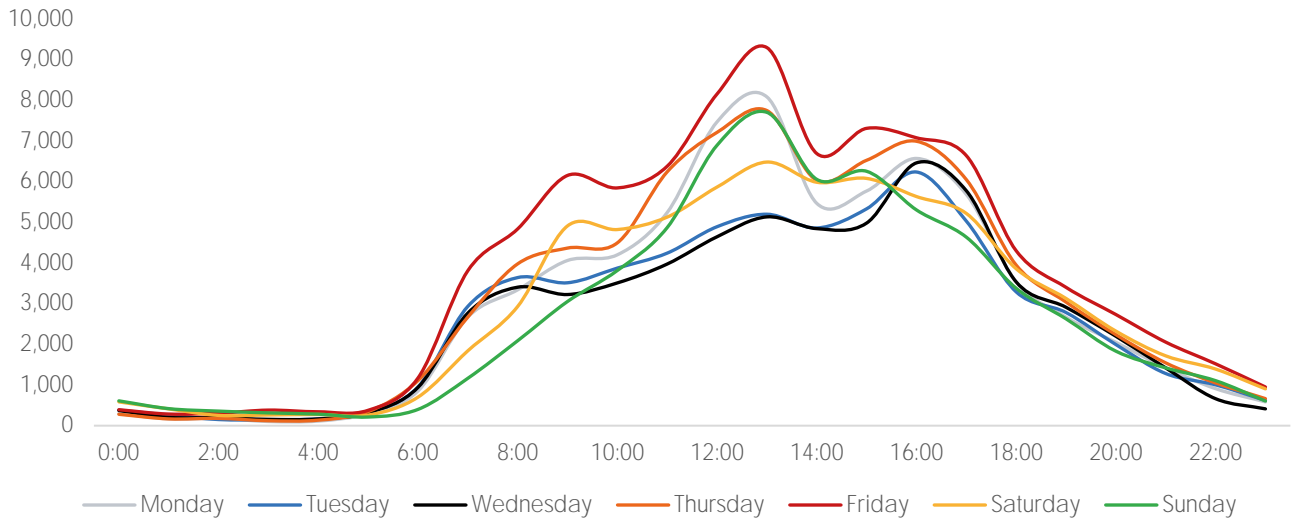

Visitors by Hour

	Monday	Tuesday	Wednesday	Thursday	Friday	Saturday	Sunday
6:00	853	953	941	1,108	1,172	701	400
7:00	2,672	2,933	2,768	2,670	3,810	1,841	1,165
8:00	3,341	3,642	3,405	3,979	4,838	2,931	2,089
9:00	4,062	3,514	3,225	4,367	6,153	4,912	3,054
10:00	4,202	3,875	3,511	4,496	5,846	4,823	3,817
11:00	5,242	4,243	3,975	6,243	6,380	5,129	4,872
12:00	7,471	4,893	4,646	7,213	8,157	5,868	6,896
13:00	8,083	5,199	5,134	7,747	9,296	6,482	7,704
14:00	5,466	4,861	4,845	6,033	6,691	5,985	6,056
15:00	5,770	5,332	4,982	6,526	7,311	6,080	6,255
16:00	6,571	6,237	6,462	6,994	7,079	5,634	5,305
17:00	5,687	5,029	5,777	6,050	6,640	5,218	4,635
18:00	3,536	3,290	3,535	3,948	4,301	3,858	3,379
19:00	2,667	2,782	2,911	3,039	3,401	3,128	2,627
20:00	2,049	1,995	2,199	2,238	2,733	2,325	1,832
21:00	1,424	1,282	1,420	1,544	2,054	1,717	1,421
22:00	910	1,005	663	1,052	1,521	1,392	1,107
23:00	585	621	413	665	951	905	606

Visitors by Day by Location

Entrances	Monday	Tuesday	Wednesday	Thursday	Friday	Saturday	Sunday	Total	WoW % Change
125th St West	9,158	5,678	6,324	8,083	9,934	8,339	7,352	54,868	1%
Frederick Douglas Blv	2,776	1,705	1,986	2,928	3,571	3,806	3,201	19,973	-7%
NW Cor. of Malcolm X & 125th	0	3,389	3,551	4,835	5,675	4,381	4,200	26,031	
NW Cor. of 125th & Malcolm X	7,021	6,200	6,900	8,221	10,822	7,907	7,459	54,530	
SE Cor. of Malcolm X & 125th	8,242	8,286	7,394	7,983	8,809	5,393	5,244	51,351	14%
SE Cor. of 125th & Malcolm X	6,702	6,635	6,859	7,925	8,123	6,133	5,701	48,078	10%
NE Cor. of Malcolm X & 125th	7,148	8,081	6,773	8,076	8,499	6,778	6,401	51,756	3%
NE Cor. of 125th & Malcolm X	5,074	4,269	2,990	5,241	5,710	4,564	3,887	31,735	5%
SW Cor. Of Malcolm X & 125th	15,647	12,560	12,342	15,328	19,013	15,102	14,286	104,278	-1%
SW Cor. Of 125th & Malcolm X	9,978	6,317	7,107	8,522	10,268	8,575	7,688	58,455	0%
Total	71,746	63,120	62,226	77,142	90,424	70,978	65,419	501,055	22.6%