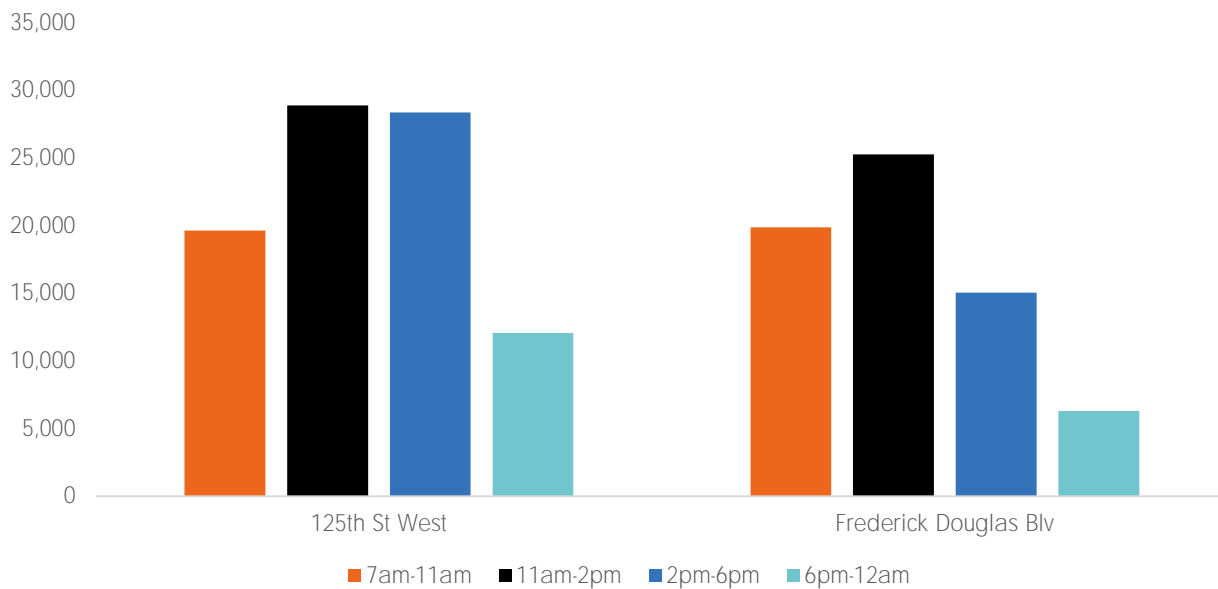

Pedestrian Counts 7am - 7pm

	Mon - Fri	Sat & Sun
125th St West	62,872	18,921
Frederick Douglas Blv	51,056	11,762

Pedestrian Counts by Day Part

	7am-11am	11am-2pm	2pm-6pm	6pm-12am
125th St West	19,632	28,899	28,371	12,071
Frederick Douglas Blv	19,889	25,268	15,048	6,309

Pedestrian Counts by Hour

	125th St West	Frederick Douglas Blv
0:00	128	84
1:00	104	61
2:00	83	31
3:00	66	23
4:00	59	23
5:00	85	42
6:00	276	148
7:00	521	287
8:00	699	464
9:00	1,368	1,347
10:00	1,566	1,506
11:00	1,818	1,221
12:00	2,271	1,297
13:00	2,005	1,096
14:00	1,773	1,056
15:00	1,980	1,026
16:00	1,898	968
17:00	1,646	799
18:00	1,376	695
19:00	916	482
20:00	465	222
21:00	309	163
22:00	276	145
23:00	157	73

Pedestrian Counts by Weekday

Map of Locations

(1) 125th St West (2) Frederick Blv

*All values shown in this report are the total pedestrian counts for the month.