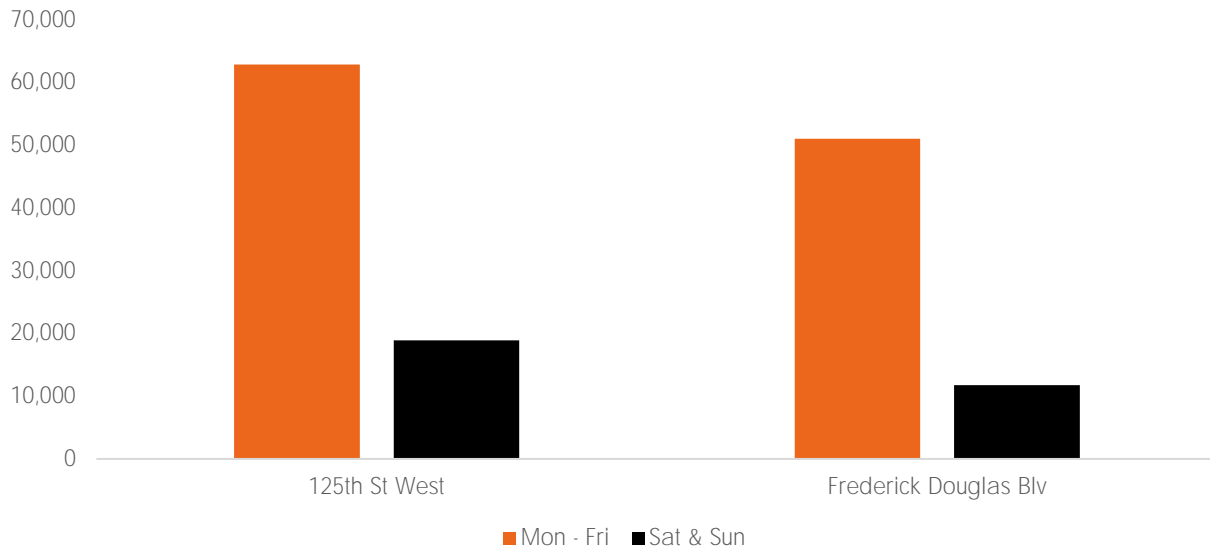

Pedestrian Counts 7am - 7pm

	Mon - Fri	Sat & Sun
125th St West	62,872	18,921
Frederick Douglas Blv	51,056	11,762

Pedestrian Counts by Day Part

	7am-11am	11am-2pm	2pm-6pm	6pm-12am
125th St West	19,632	28,899	28,371	12,071
Frederick Douglas Blv	19,889	25,268	15,048	6,309

Pedestrian Counts by Hour

	125th St West	Frederick Douglas Blv
0:00	128	84
1:00	104	61
2:00	83	31
3:00	66	23
4:00	59	23
5:00	85	42
6:00	276	148
7:00	521	287
8:00	699	464
9:00	1,368	1,347
10:00	1,566	1,506
11:00	1,818	1,221
12:00	2,271	1,297
13:00	2,005	1,096
14:00	1,773	1,056
15:00	1,980	1,026
16:00	1,898	968
17:00	1,646	799
18:00	1,376	695
19:00	916	482
20:00	465	222
21:00	309	163
22:00	276	145
23:00	157	73

Pedestrian Counts by Weekday

Map of Locations

(1) 125th St West (2) Frederick Blv

*All values shown in this report are the total pedestrian counts for the month.