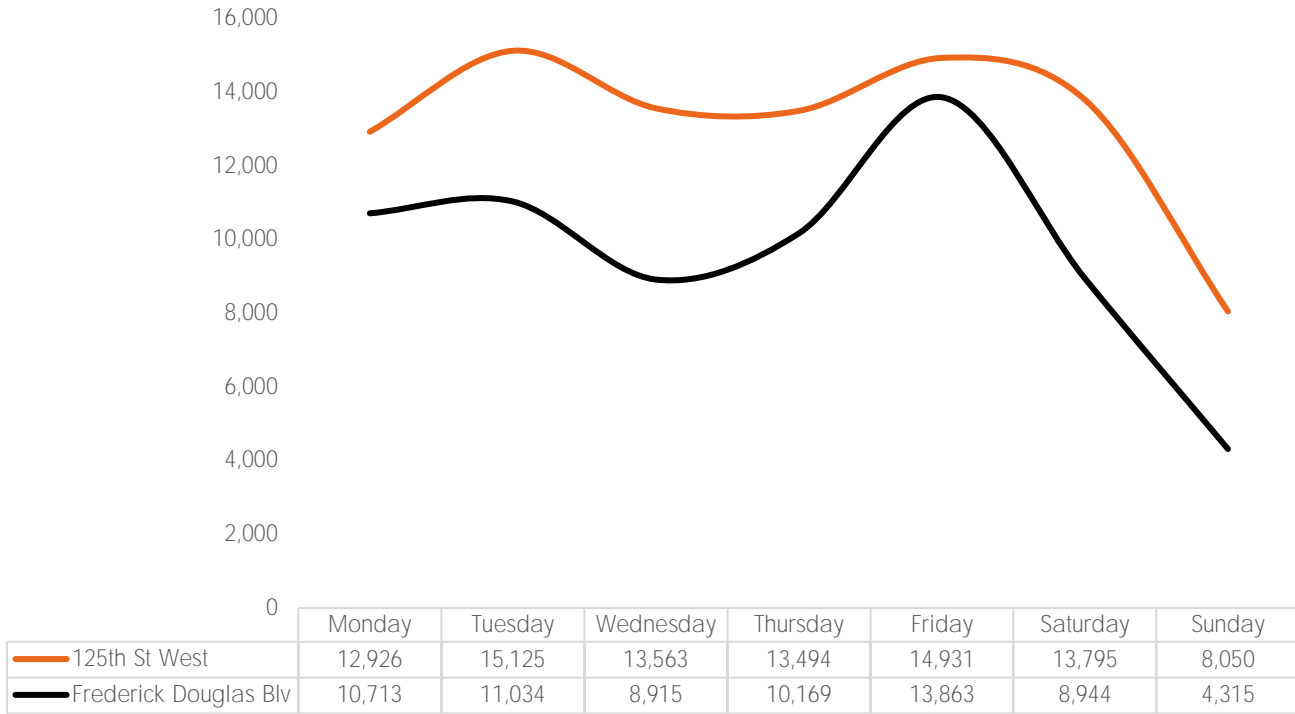

Pedestrian Counts 7am - 7pm

	Mon - Fri	Sat & Sun
125th St West	62,872	18,921
Frederick Douglas Blv	51,056	11,762

Pedestrian Counts by Day Part

	7am-11am	11am-2pm	2pm-6pm	6pm-12am
125th St West	19,632	28,899	28,371	12,071
Frederick Douglas Blv	19,889	25,268	15,048	6,309

Pedestrian Counts by Hour

	125th St West	Frederick Douglas Blv
0:00	128	84
1:00	104	61
2:00	83	31
3:00	66	23
4:00	59	23
5:00	85	42
6:00	276	148
7:00	521	287
8:00	699	464
9:00	1,368	1,347
10:00	1,566	1,506
11:00	1,818	1,221
12:00	2,271	1,297
13:00	2,005	1,096
14:00	1,773	1,056
15:00	1,980	1,026
16:00	1,898	968
17:00	1,646	799
18:00	1,376	695
19:00	916	482
20:00	465	222
21:00	309	163
22:00	276	145
23:00	157	73

Pedestrian Counts by Weekday

Map of Locations

(1) 125th St West (2) Frederick Blv

*All values shown in this report are the total pedestrian counts for the month.