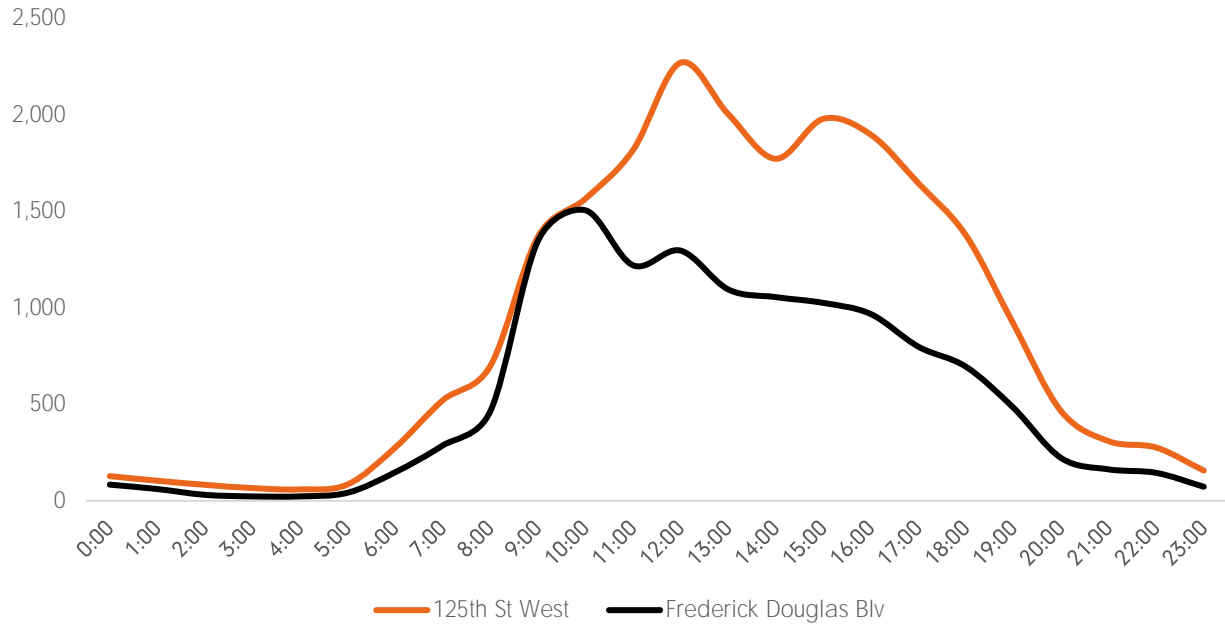

Pedestrian Counts 7am - 7pm

	Mon - Fri	Sat & Sun
125th St West	62,872	18,921
Frederick Douglas Blv	51,056	11,762

Pedestrian Counts by Day Part

	7am-11am	11am-2pm	2pm-6pm	6pm-12am
125th St West	19,632	28,899	28,371	12,071
Frederick Douglas Blv	19,889	25,268	15,048	6,309

Pedestrian Counts by Hour

	125th St West	Frederick Douglas Blv
0:00	128	84
1:00	104	61
2:00	83	31
3:00	66	23
4:00	59	23
5:00	85	42
6:00	276	148
7:00	521	287
8:00	699	464
9:00	1,368	1,347
10:00	1,566	1,506
11:00	1,818	1,221
12:00	2,271	1,297
13:00	2,005	1,096
14:00	1,773	1,056
15:00	1,980	1,026
16:00	1,898	968
17:00	1,646	799
18:00	1,376	695
19:00	916	482
20:00	465	222
21:00	309	163
22:00	276	145
23:00	157	73

Pedestrian Counts by Weekday

Map of Locations

(1) 125th St West (2) Frederick Blv

*All values shown in this report are the total pedestrian counts for the month.