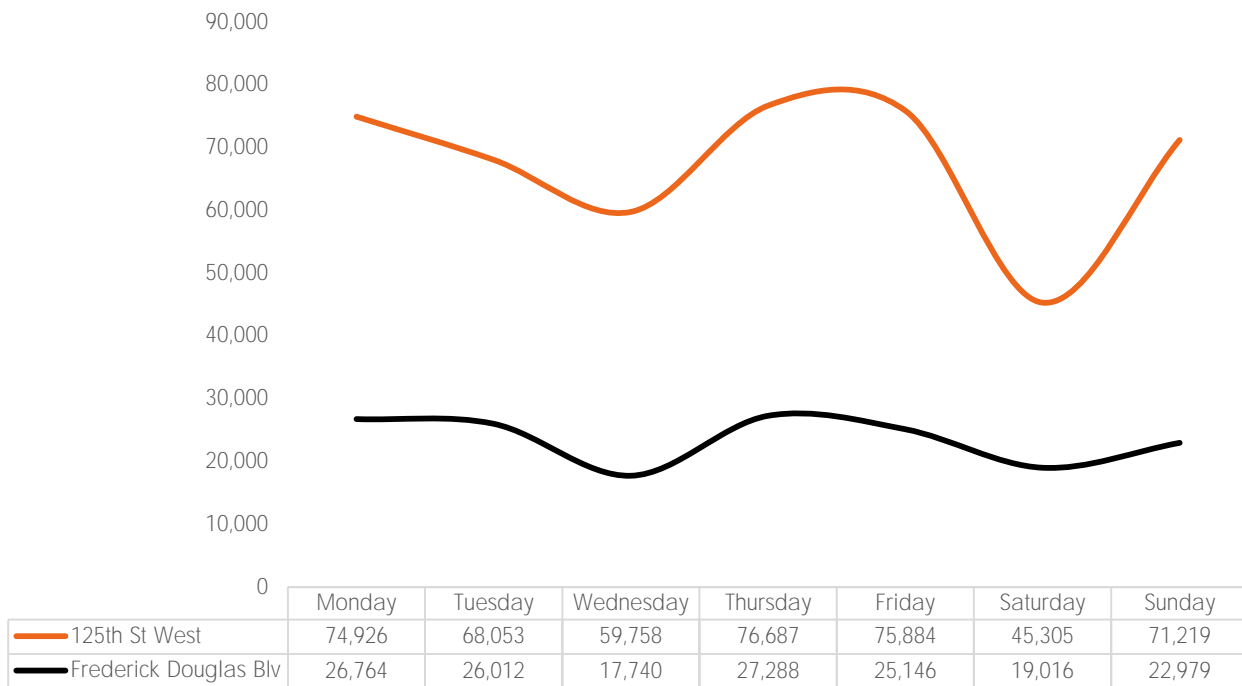

Pedestrian Counts 7am - 7pm

	Mon - Fri	Sat & Sun
125th St West	324,315	106,415
Frederick Douglas Blv	110,150	37,354

Pedestrian Counts by Day Part

	7am-11am	11am-2pm	2pm-6pm	6pm-12am
125th St West	91,927	181,757	138,160	53,279
Frederick Douglas Blv	25,596	51,436	60,432	24,927

Pedestrian Counts by Hour

— 125th St West — Frederick Douglas Blv

	125th St West	Frederick Douglas Blv
00:00	570	341
01:00	313	148
02:00	439	64
03:00	287	57
04:00	241	85
05:00	113	83
06:00	157	38
07:00	936	268
08:00	2,733	493
09:00	6,334	1,676
10:00	11,617	2,984
11:00	14,431	3,146
12:00	14,465	4,448
13:00	16,787	5,756
14:00	9,129	3,832
15:00	10,154	5,038
16:00	9,411	4,552
17:00	6,271	2,576
18:00	4,147	2,585
19:00	3,255	1,955
20:00	2,098	647
21:00	1,346	689
22:00	752	350
23:00	538	184

Pedestrian Counts by Weekday

Map of Locations

(1) 125th St West (2) Frederick Blv

*All values shown in this report are the total pedestrian counts for the month.