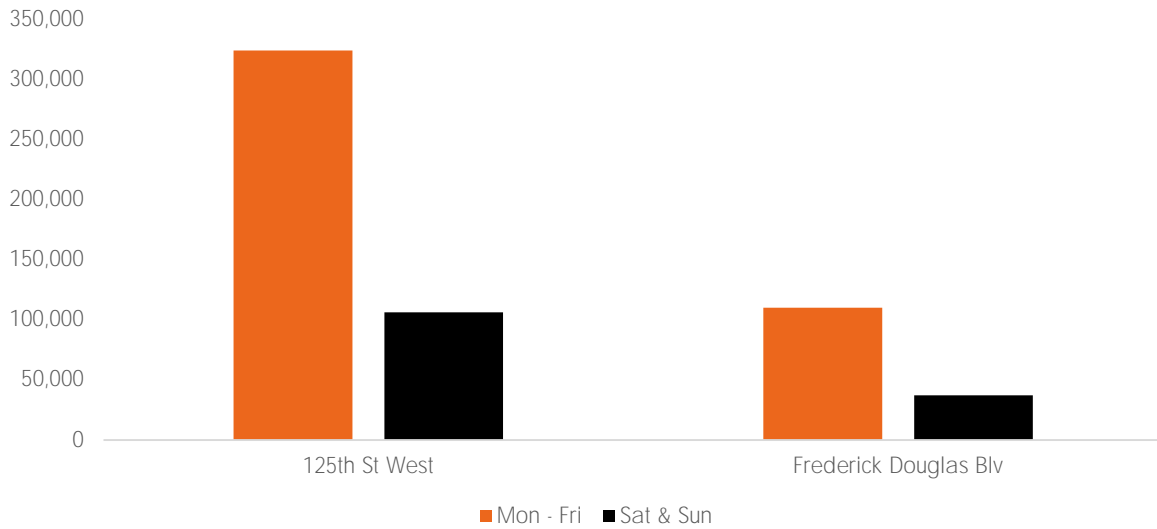

Pedestrian Counts 7am - 7pm

	Mon - Fri	Sat & Sun
125th St West	324,315	106,415
Frederick Douglas Blv	110,150	37,354

Pedestrian Counts by Day Part

	7am-11am	11am-2pm	2pm-6pm	6pm-12am
125th St West	91,927	181,757	138,160	53,279
Frederick Douglas Blv	25,596	51,436	60,432	24,927

Pedestrian Counts by Hour

— 125th St West — Frederick Douglas Blv

	125th St West	Frederick Douglas Blv
00:00	570	341
01:00	313	148
02:00	439	64
03:00	287	57
04:00	241	85
05:00	113	83
06:00	157	38
07:00	936	268
08:00	2,733	493
09:00	6,334	1,676
10:00	11,617	2,984
11:00	14,431	3,146
12:00	14,465	4,448
13:00	16,787	5,756
14:00	9,129	3,832
15:00	10,154	5,038
16:00	9,411	4,552
17:00	6,271	2,576
18:00	4,147	2,585
19:00	3,255	1,955
20:00	2,098	647
21:00	1,346	689
22:00	752	350
23:00	538	184

Pedestrian Counts by Weekday

Map of Locations

(1) 125th St West (2) Frederick Blv

*All values shown in this report are the total pedestrian counts for the month.