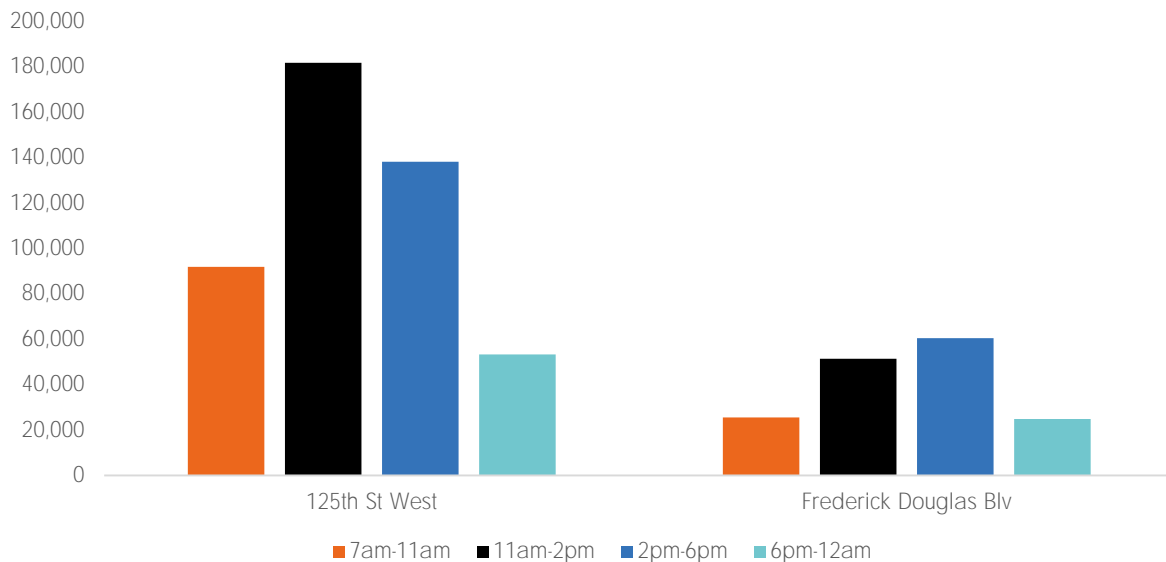

Pedestrian Counts 7am - 7pm

	Mon - Fri	Sat & Sun
125th St West	324,315	106,415
Frederick Douglas Blv	110,150	37,354

Pedestrian Counts by Day Part

	7am-11am	11am-2pm	2pm-6pm	6pm-12am
125th St West	91,927	181,757	138,160	53,279
Frederick Douglas Blv	25,596	51,436	60,432	24,927

Pedestrian Counts by Hour

— 125th St West — Frederick Douglas Blv

	125th St West	Frederick Douglas Blv
00:00	570	341
01:00	313	148
02:00	439	64
03:00	287	57
04:00	241	85
05:00	113	83
06:00	157	38
07:00	936	268
08:00	2,733	493
09:00	6,334	1,676
10:00	11,617	2,984
11:00	14,431	3,146
12:00	14,465	4,448
13:00	16,787	5,756
14:00	9,129	3,832
15:00	10,154	5,038
16:00	9,411	4,552
17:00	6,271	2,576
18:00	4,147	2,585
19:00	3,255	1,955
20:00	2,098	647
21:00	1,346	689
22:00	752	350
23:00	538	184

Pedestrian Counts by Weekday

Map of Locations

(1) 125th St West (2) Frederick Blv

*All values shown in this report are the total pedestrian counts for the month.