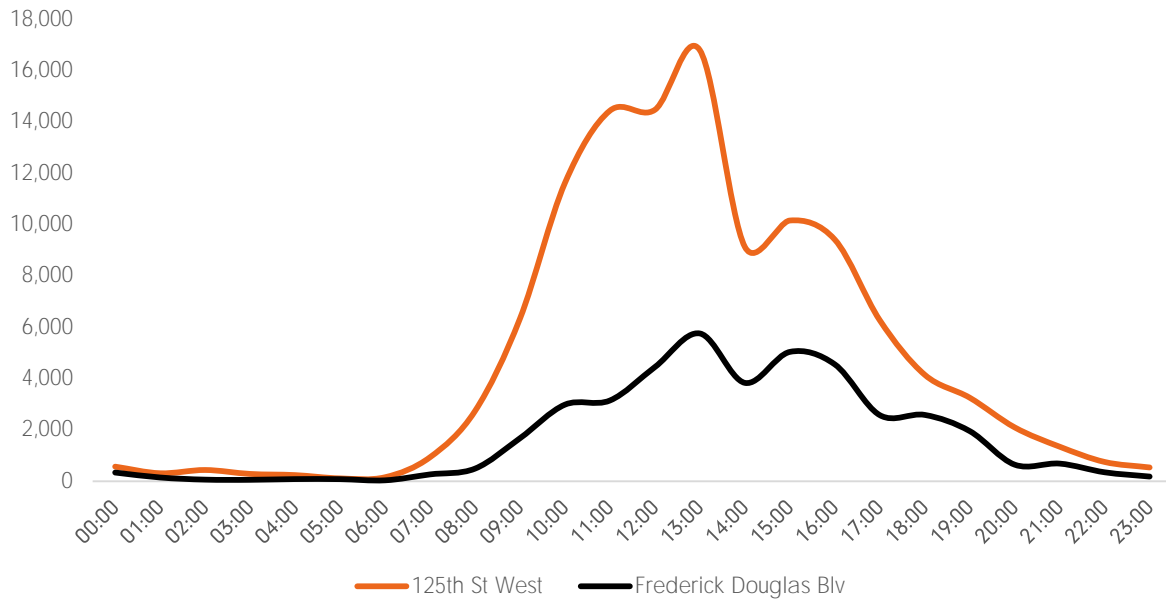

Pedestrian Counts 7am - 7pm

	Mon - Fri	Sat & Sun
125th St West	324,315	106,415
Frederick Douglas Blv	110,150	37,354

Pedestrian Counts by Day Part

	7am-11am	11am-2pm	2pm-6pm	6pm-12am
125th St West	91,927	181,757	138,160	53,279
Frederick Douglas Blv	25,596	51,436	60,432	24,927

Pedestrian Counts by Hour

— 125th St West — Frederick Douglas Blv

	125th St West	Frederick Douglas Blv
00:00	570	341
01:00	313	148
02:00	439	64
03:00	287	57
04:00	241	85
05:00	113	83
06:00	157	38
07:00	936	268
08:00	2,733	493
09:00	6,334	1,676
10:00	11,617	2,984
11:00	14,431	3,146
12:00	14,465	4,448
13:00	16,787	5,756
14:00	9,129	3,832
15:00	10,154	5,038
16:00	9,411	4,552
17:00	6,271	2,576
18:00	4,147	2,585
19:00	3,255	1,955
20:00	2,098	647
21:00	1,346	689
22:00	752	350
23:00	538	184

Pedestrian Counts by Weekday

Map of Locations

(1) 125th St West (2) Frederick Blv

*All values shown in this report are the total pedestrian counts for the month.