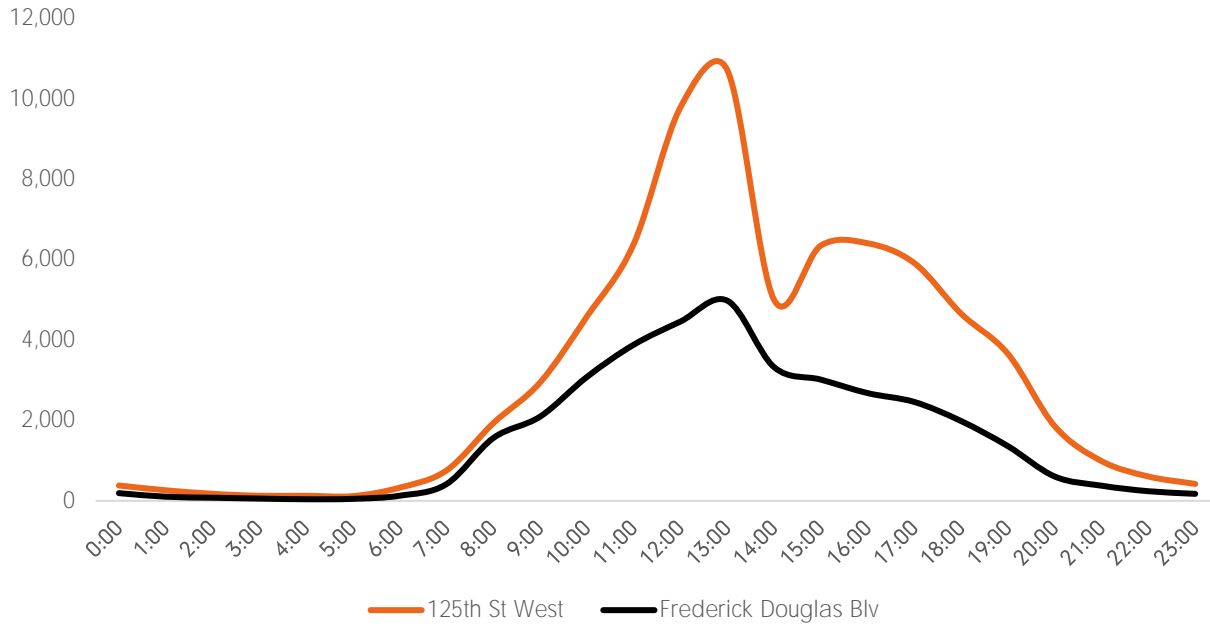

Pedestrian Counts 7am - 7pm

	Mon - Fri	Sat & Sun
125th St West	223,582	65,442
Frederick Douglas Blv	100,721	33,943

Pedestrian Counts by Day Part

	7am-11am	11am-2pm	2pm-6pm	6pm-12am
125th St West	62,916	100,264	105,815	51,451
Frederick Douglas Blv	40,462	42,809	43,606	18,519

Pedestrian Counts by Hour

	125th St West	Frederick Douglas Blv
0:00	381	191
1:00	262	102
2:00	175	77
3:00	126	56
4:00	127	39
5:00	117	49
6:00	328	127
7:00	756	416
8:00	1,932	1,562
9:00	2,945	2,095
10:00	4,583	3,081
11:00	6,387	3,883
12:00	9,792	4,461
13:00	10,719	4,980
14:00	5,001	3,327
15:00	6,351	3,016
16:00	6,409	2,680
17:00	5,913	2,459
18:00	4,654	1,983
19:00	3,654	1,358
20:00	1,853	604
21:00	988	376
22:00	605	239
23:00	421	174

Map of Locations

(1) 125th St West (2) Frederick Blv

*All values shown in this report are the total pedestrian counts for the month.