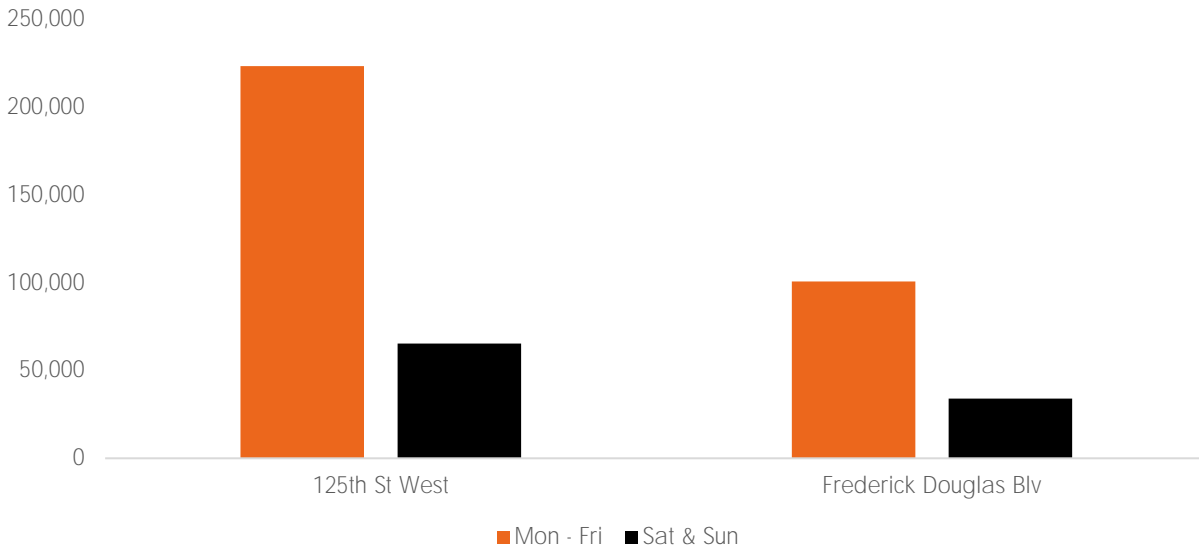

Pedestrian Counts 7am - 7pm

	Mon - Fri	Sat & Sun
125th St West	223,582	65,442
Frederick Douglas Blv	100,721	33,943

Pedestrian Counts by Day Part

	7am-11am	11am-2pm	2pm-6pm	6pm-12am
125th St West	62,916	100,264	105,815	51,451
Frederick Douglas Blv	40,462	42,809	43,606	18,519

Pedestrian Counts by Hour

	125th St West	Frederick Douglas Blv
0:00	381	191
1:00	262	102
2:00	175	77
3:00	126	56
4:00	127	39
5:00	117	49
6:00	328	127
7:00	756	416
8:00	1,932	1,562
9:00	2,945	2,095
10:00	4,583	3,081
11:00	6,387	3,883
12:00	9,792	4,461
13:00	10,719	4,980
14:00	5,001	3,327
15:00	6,351	3,016
16:00	6,409	2,680
17:00	5,913	2,459
18:00	4,654	1,983
19:00	3,654	1,358
20:00	1,853	604
21:00	988	376
22:00	605	239
23:00	421	174

Map of Locations

(1) 125th St West (2) Frederick Blv

*All values shown in this report are the total pedestrian counts for the month.