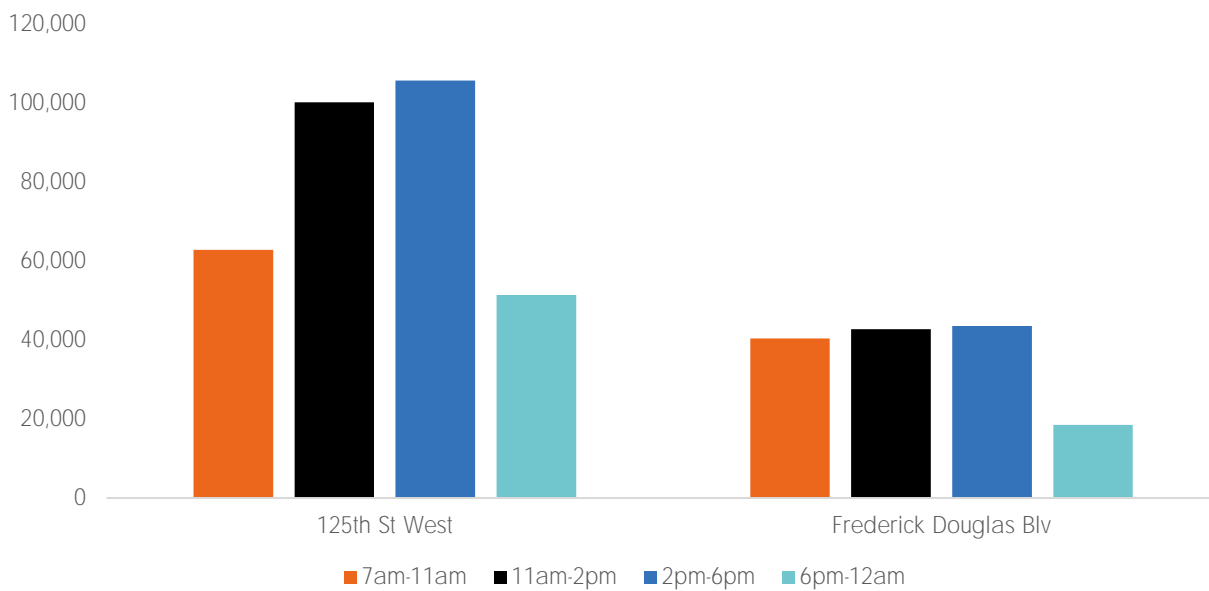

Pedestrian Counts 7am - 7pm

	Mon - Fri	Sat & Sun
125th St West	223,582	65,442
Frederick Douglas Blv	100,721	33,943

Pedestrian Counts by Day Part

	7am-11am	11am-2pm	2pm-6pm	6pm-12am
125th St West	62,916	100,264	105,815	51,451
Frederick Douglas Blv	40,462	42,809	43,606	18,519

Pedestrian Counts by Hour

	125th St West	Frederick Douglas Blv
0:00	381	191
1:00	262	102
2:00	175	77
3:00	126	56
4:00	127	39
5:00	117	49
6:00	328	127
7:00	756	416
8:00	1,932	1,562
9:00	2,945	2,095
10:00	4,583	3,081
11:00	6,387	3,883
12:00	9,792	4,461
13:00	10,719	4,980
14:00	5,001	3,327
15:00	6,351	3,016
16:00	6,409	2,680
17:00	5,913	2,459
18:00	4,654	1,983
19:00	3,654	1,358
20:00	1,853	604
21:00	988	376
22:00	605	239
23:00	421	174

Map of Locations

(1) 125th St West (2) Frederick Blv

*All values shown in this report are the total pedestrian counts for the month.