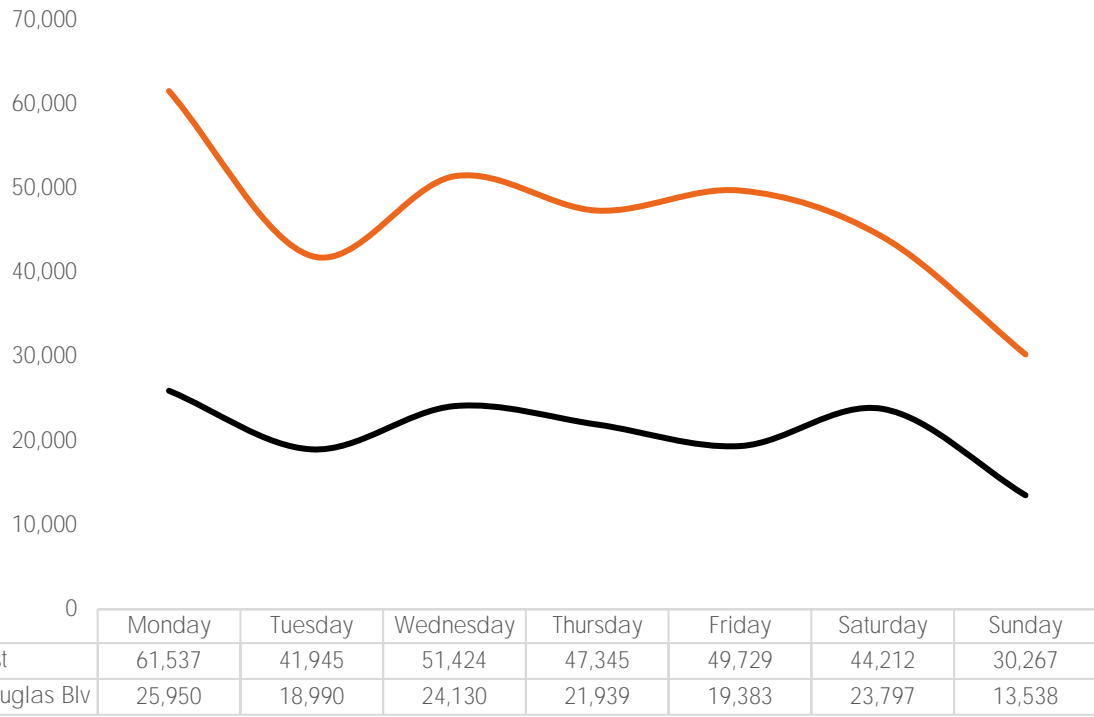

Pedestrian Counts 7am - 7pm

	Mon - Fri	Sat & Sun
125th St West	223,582	65,442
Frederick Douglas Blv	100,721	33,943

Pedestrian Counts by Day Part

	7am-11am	11am-2pm	2pm-6pm	6pm-12am
125th St West	62,916	100,264	105,815	51,451
Frederick Douglas Blv	40,462	42,809	43,606	18,519

Pedestrian Counts by Hour

	125th St West	Frederick Douglas Blv
0:00	381	191
1:00	262	102
2:00	175	77
3:00	126	56
4:00	127	39
5:00	117	49
6:00	328	127
7:00	756	416
8:00	1,932	1,562
9:00	2,945	2,095
10:00	4,583	3,081
11:00	6,387	3,883
12:00	9,792	4,461
13:00	10,719	4,980
14:00	5,001	3,327
15:00	6,351	3,016
16:00	6,409	2,680
17:00	5,913	2,459
18:00	4,654	1,983
19:00	3,654	1,358
20:00	1,853	604
21:00	988	376
22:00	605	239
23:00	421	174

Map of Locations

(1) 125th St West (2) Frederick Blv

*All values shown in this report are the total pedestrian counts for the month.