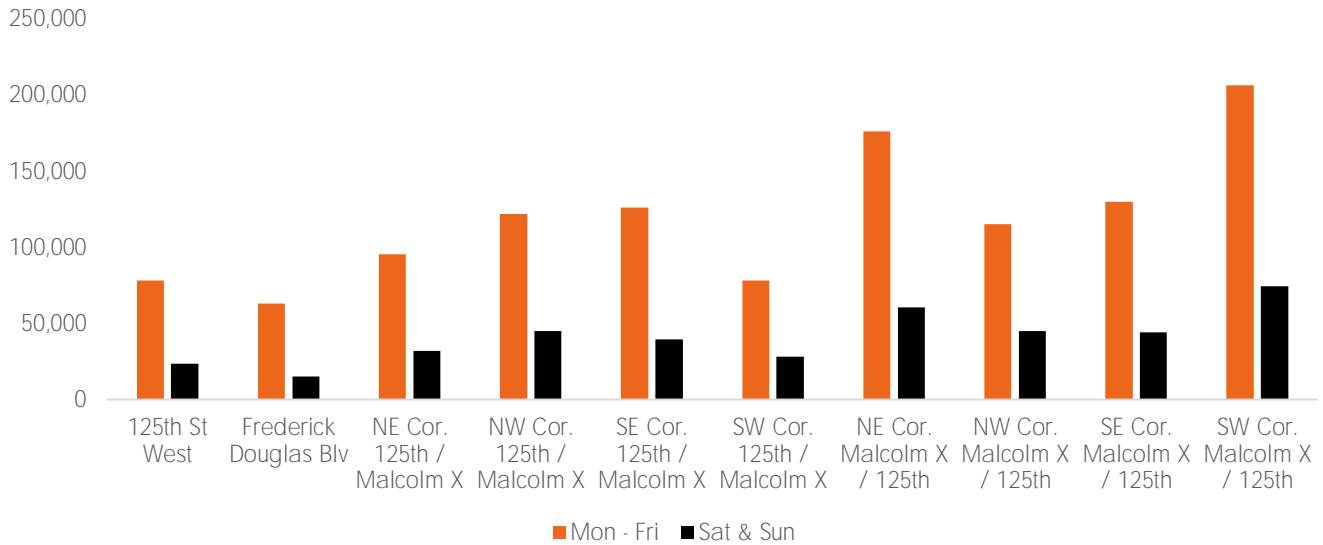

May 2020. 04 May 2020 - 31 May 2020
 Monthly Pedestrian Report
 125th St BID

Pedestrian Counts 7am - 7pm

	Mon - Fri	Sat & Sun
125th St West	78,438	23,646
Frederick Douglas Blv	63,136	15,347
NE Cor. 125th / Malcolm X	95,668	31,872
NW Cor. 125th / Malcolm X	121,979	45,189
SE Cor. 125th / Malcolm X	126,026	39,720
SW Cor. 125th / Malcolm X	78,297	28,107
NE Cor. Malcolm X / 125th	176,410	60,571
NW Cor. Malcolm X / 125th	115,247	44,943
SE Cor. Malcolm X / 125th	130,119	43,979
SW Cor. Malcolm X / 125th	206,730	74,522

Pedestrian Counts by Day Part

	7am-11am	11am-2pm	2pm-6pm	6pm-12am
125th St West	27,244	32,093	36,226	17,892
Frederick Douglas Blv	27,176	28,779	19,248	8,767
NE Cor. 125th / Malcolm X	25,315	38,949	53,004	22,531
NW Cor. 125th / Malcolm X	39,422	38,703	73,769	34,949
SE Cor. 125th / Malcolm X	41,664	32,546	77,576	43,184
SW Cor. 125th / Malcolm X	26,084	29,697	42,258	27,236
NE Cor. Malcolm X / 125th	47,124	62,713	98,290	82,873
NW Cor. Malcolm X / 125th	31,919	31,980	71,493	46,162
SE Cor. Malcolm X / 125th	37,436	49,861	70,987	52,878
SW Cor. Malcolm X / 125th	104,824	70,155	87,166	63,469