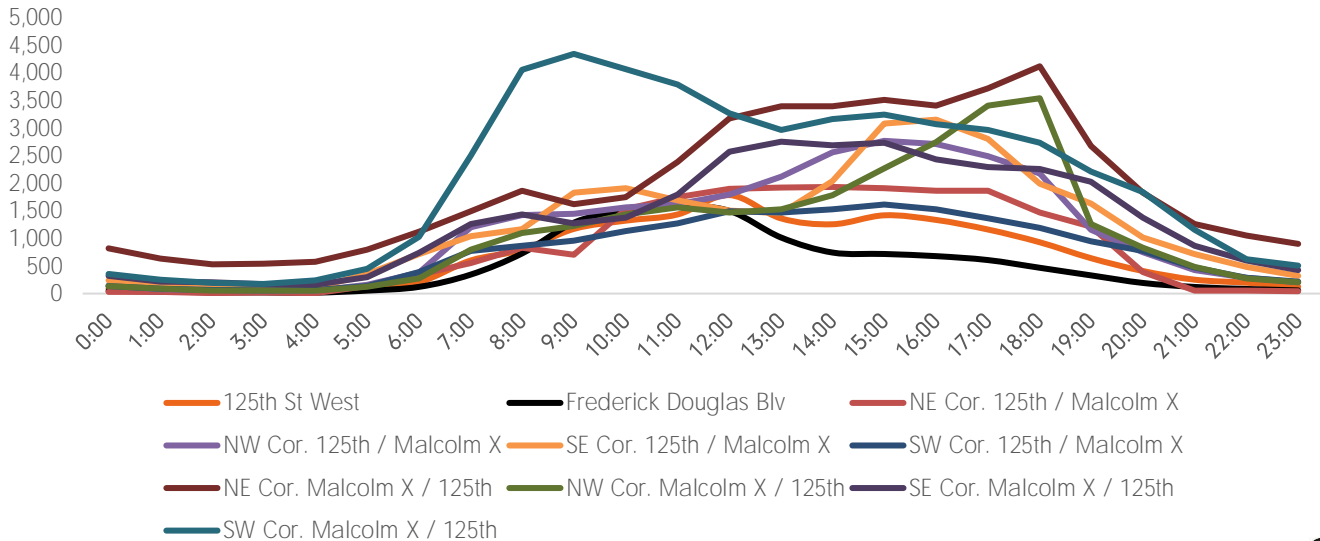

Average Pedestrian Counts by Hour