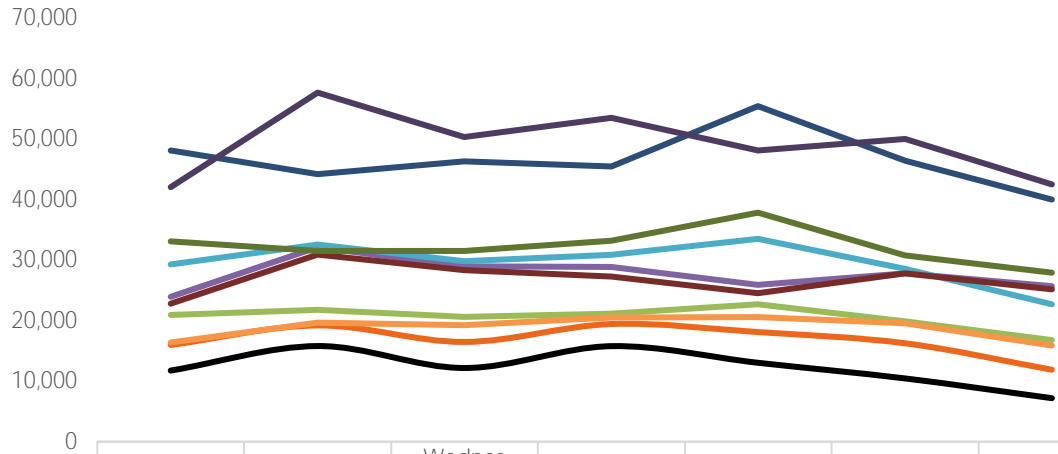

Pedestrian Counts by Weekday

	Monday	Tuesday	Wednesday	Thursday	Friday	Saturday	Sunday
125th St West	15,992	19,217	16,494	19,455	18,120	16,274	11,900
Frederick Douglas Blv	11,756	15,813	12,185	15,797	13,044	10,461	7,194
NE Cor. 125th / Malcolm X	20,941	21,753	20,588	21,134	22,722	19,877	16,799
NW Cor. 125th / Malcolm X	23,960	32,151	28,989	28,898	25,927	27,804	25,742
SE Cor. 125th / Malcolm X	29,294	32,603	29,822	30,938	33,533	28,543	22,712
SW Cor. 125th / Malcolm X	16,373	19,730	19,219	20,577	20,602	19,556	15,893
NE Cor. Malcolm X / 125th	48,092	44,278	46,330	45,534	55,471	46,429	40,029
NW Cor. Malcolm X / 125th	22,821	30,935	28,359	27,253	24,595	27,840	25,213
SE Cor. Malcolm X / 125th	33,158	31,495	31,492	33,237	37,863	30,785	27,941
SW Cor. Malcolm X / 125th	42,081	57,710	50,359	53,529	48,185	50,004	42,579