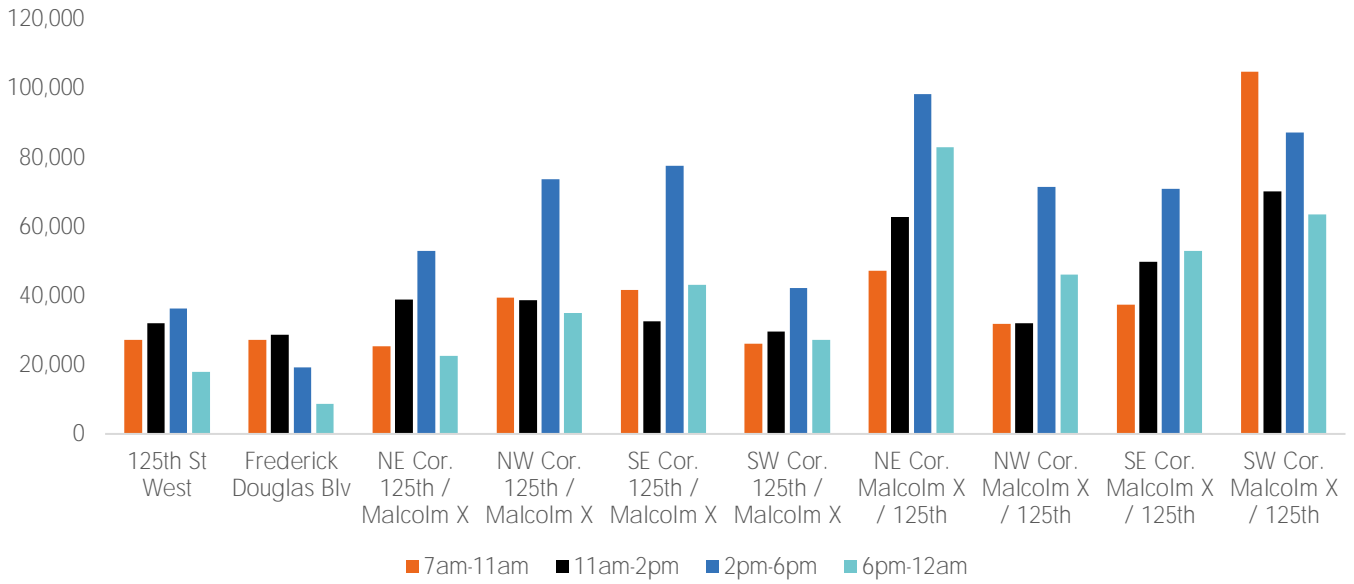

May 2020. 04 May 2020 - 31 May 2020
 Monthly Pedestrian Report
 125th St BID

Pedestrian Counts 7am - 7pm

	Mon - Fri	Sat & Sun
125th St West	78,438	23,646
Frederick Douglas Blv	63,136	15,347
NE Cor. 125th / Malcolm X	95,668	31,872
NW Cor. 125th / Malcolm X	121,979	45,189
SE Cor. 125th / Malcolm X	126,026	39,720
SW Cor. 125th / Malcolm X	78,297	28,107
NE Cor. Malcolm X / 125th	176,410	60,571
NW Cor. Malcolm X / 125th	115,247	44,943
SE Cor. Malcolm X / 125th	130,119	43,979
SW Cor. Malcolm X / 125th	206,730	74,522

Pedestrian Counts by Day Part

	7am-11am	11am-2pm	2pm-6pm	6pm-12am
125th St West	27,244	32,093	36,226	17,892
Frederick Douglas Blv	27,176	28,779	19,248	8,767
NE Cor. 125th / Malcolm X	25,315	38,949	53,004	22,531
NW Cor. 125th / Malcolm X	39,422	38,703	73,769	34,949
SE Cor. 125th / Malcolm X	41,664	32,546	77,576	43,184
SW Cor. 125th / Malcolm X	26,084	29,697	42,258	27,236
NE Cor. Malcolm X / 125th	47,124	62,713	98,290	82,873
NW Cor. Malcolm X / 125th	31,919	31,980	71,493	46,162
SE Cor. Malcolm X / 125th	37,436	49,861	70,987	52,878
SW Cor. Malcolm X / 125th	104,824	70,155	87,166	63,469