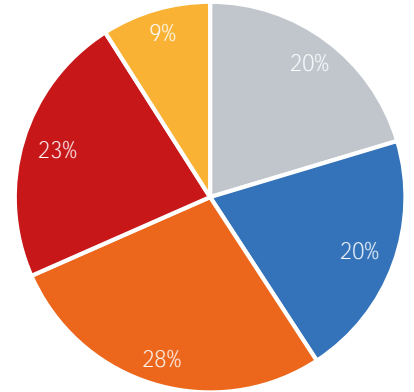

Visitor Totals

	Current Week	Previous Week	WoW % Change
Total Visitors	213,783	187,688	13.9%

Key Stats

Saturday was the busiest day this week with a total of 36,272 visits. The busiest hour was at 4:00 PM on Saturday with 3,395 visits. The busiest location was SW Cor. Of Malcolm X & 125th with a total of 39,016 visits.

Visitors by Day (Original Locations)

	Monday	Tuesday	Wednesday	Thursday	Friday	Saturday	Sunday	Total
Current Week	2,525	4,310	2,478	3,086	4,476	4,245	2,252	23,372
Previous Week	2,953	3,010	3,351	2,945	3,474	3,352	996	20,081
Previous Year	11,939	11,553	11,246	13,140	13,786	15,642	10,177	87,483
% Change WoW	-14.5%	43.2%	-17.4%	4.8%	28.8%	26.6%	126.1%	16.4%
% Change YoY	-78.9%	-62.7%	-78.0%	-76.5%	-67.5%	-72.9%	-77.9%	-73.3%

Visitors by Day (All Locations)

% Share of Visitors by Day

Visitors by Day Part - Weekend

Morning	6,186
Lunch	6,210
Afternoon	8,384
Early Eve	6,859
Evening	2,743

Visitors by Day Part - Weekday

Morning	6,688
Lunch	6,952
Afternoon	7,705
Early Eve	5,628
Evening	2,105

Day Parts are calculated using the following time periods:
 Morning 06:00AM - 10:59AM
 Lunch 11:00AM - 1:59PM
 Afternoon 2:00PM - 4:59PM
 Early Evening 5:00PM - 7:59PM
 Evening 8:00PM - 11:59PM

Long Term Trend by Week