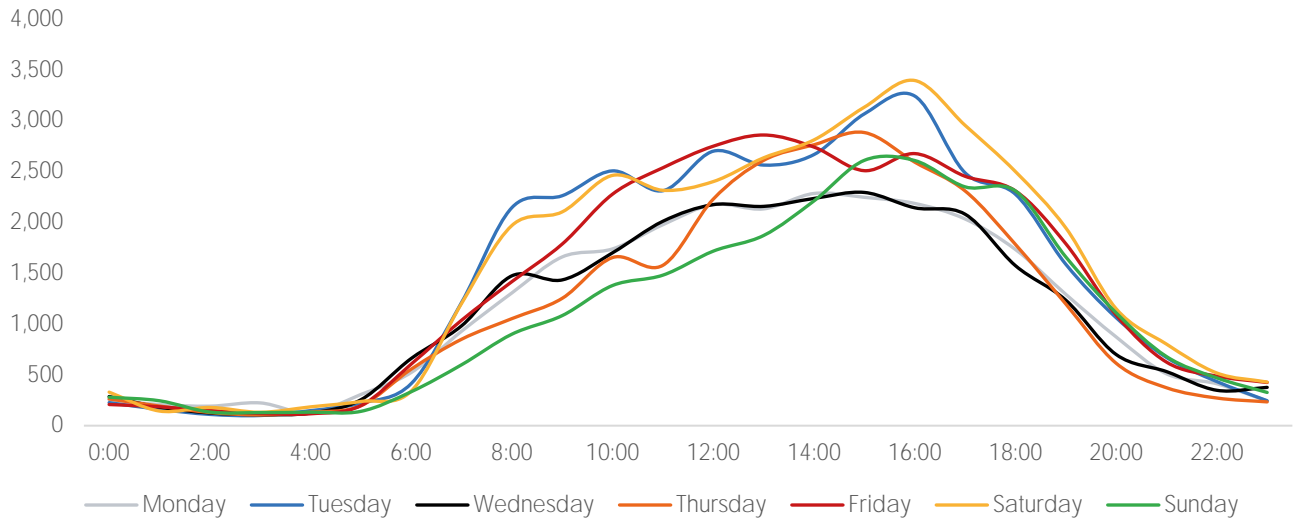

Visitors by Hour

	Monday	Tuesday	Wednesday	Thursday	Friday	Saturday	Sunday
6:00	523	414	661	556	606	340	334
7:00	929	1,212	982	850	1,037	1,202	599
8:00	1,306	2,145	1,474	1,053	1,417	1,969	900
9:00	1,660	2,262	1,434	1,253	1,787	2,103	1,083
10:00	1,739	2,506	1,701	1,654	2,278	2,462	1,379
11:00	1,977	2,311	2,011	1,578	2,537	2,315	1,481
12:00	2,175	2,700	2,174	2,229	2,749	2,401	1,717
13:00	2,132	2,563	2,157	2,610	2,859	2,635	1,871
14:00	2,284	2,667	2,235	2,763	2,740	2,811	2,211
15:00	2,246	3,067	2,294	2,883	2,508	3,133	2,610
16:00	2,186	3,242	2,143	2,592	2,676	3,395	2,608
17:00	2,033	2,487	2,080	2,309	2,453	2,954	2,349
18:00	1,733	2,276	1,574	1,783	2,309	2,499	2,309
19:00	1,292	1,588	1,235	1,197	1,790	1,946	1,660
20:00	873	1,062	700	614	1,089	1,150	1,110
21:00	510	671	532	373	625	802	680
22:00	412	434	348	272	487	518	470
23:00	244	245	377	234	425	429	327

Visitors by Day by Location

Entrances	Monday	Tuesday	Wednesday	Thursday	Friday	Saturday	Sunday	Total	WoW % Change
125th St West	1,582	2,561	1,637	1,867	2,810	2,723	1,534	14,714	21%
Frederick Douglas Blv	943	1,749	841	1,219	1,666	1,522	718	8,658	9%
NW Cor. of Malcolm X & 125th	1,424	2,139	1,303	2,238	2,146	3,695	2,830	15,775	51%
NW Cor. of 125th & Malcolm X	2,493	4,884	2,766	3,228	2,947	4,050	2,432	22,800	7%
SE Cor. of Malcolm X & 125th	3,764	3,724	3,875	3,256	4,221	3,885	3,602	26,327	5%
SE Cor. of 125th & Malcolm X	2,938	2,908	2,997	2,457	3,870	2,934	2,958	21,062	16%
NE Cor. of Malcolm X & 125th	5,237	4,585	5,019	5,287	4,923	5,019	4,577	34,647	13%
NE Cor. of 125th & Malcolm X	2,316	2,352	2,395	2,208	2,887	2,539	1,793	16,490	27%
SW Cor. Of Malcolm X & 125th	4,860	7,384	4,698	4,358	5,679	7,382	4,655	39,016	9%
SW Cor. Of 125th & Malcolm X	2,009	2,533	1,662	1,706	2,200	2,523	1,661	14,294	9%
Total	27,566	34,819	27,193	27,824	33,349	36,272	26,760	213,783	13.9%