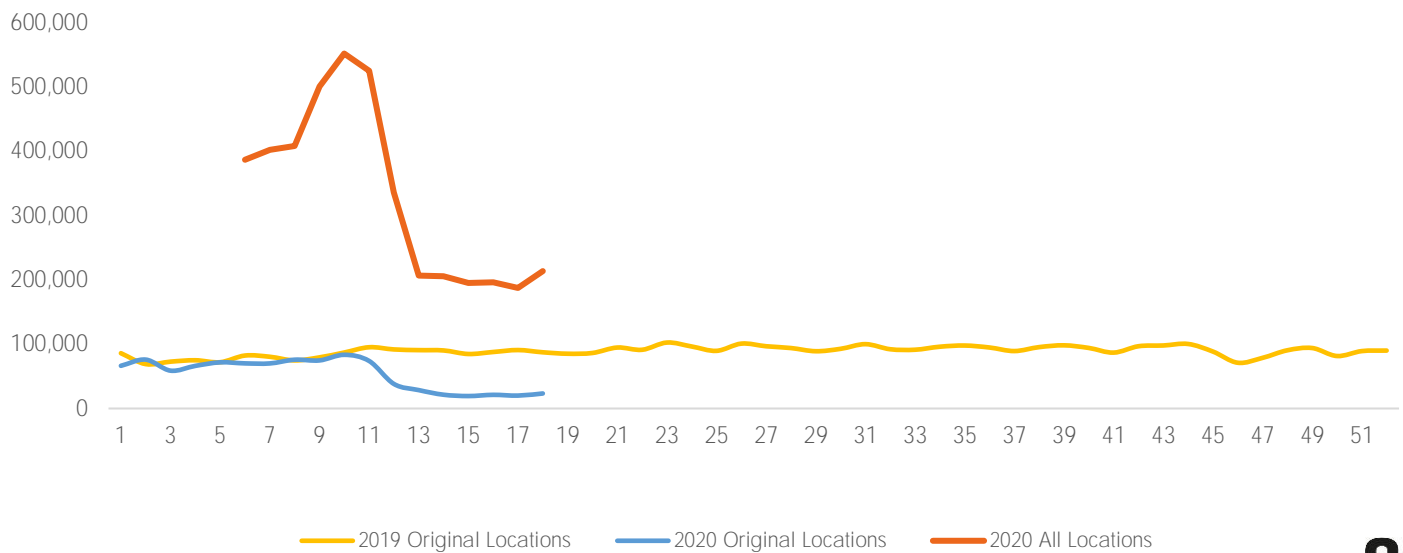

Visitor Totals

	Current Week	Previous Week	WoW % Change
Total Visitors	213,783	187,688	13.9%

Key Stats

Saturday was the busiest day this week with a total of 36,272 visits. The busiest hour was at 4:00 PM on Saturday with 3,395 visits. The busiest location was SW Cor. Of Malcolm X & 125th with a total of 39,016 visits.

Visitors by Day (Original Locations)

	Monday	Tuesday	Wednesday	Thursday	Friday	Saturday	Sunday	Total
Current Week	2,525	4,310	2,478	3,086	4,476	4,245	2,252	23,372
Previous Week	2,953	3,010	3,351	2,945	3,474	3,352	996	20,081
Previous Year	11,939	11,553	11,246	13,140	13,786	15,642	10,177	87,483
% Change WoW	-14.5%	43.2%	-17.4%	4.8%	28.8%	26.6%	126.1%	16.4%
% Change YoY	-78.9%	-62.7%	-78.0%	-76.5%	-67.5%	-72.9%	-77.9%	-73.3%

Visitors by Day (All Locations)

% Share of Visitors by Day

Visitors by Day Part - Weekend

Morning	6,186
Lunch	6,210
Afternoon	8,384
Early Eve	6,859
Evening	2,743

Visitors by Day Part - Weekday

Morning	6,688
Lunch	6,952
Afternoon	7,705
Early Eve	5,628
Evening	2,105

Day Parts are calculated using the following time periods:
 Morning 06:00AM - 10:59AM
 Lunch 11:00AM - 1:59PM
 Afternoon 2:00PM - 4:59PM
 Early Evening 5:00PM - 7:59PM
 Evening 8:00PM - 11:59PM

Long Term Trend by Week