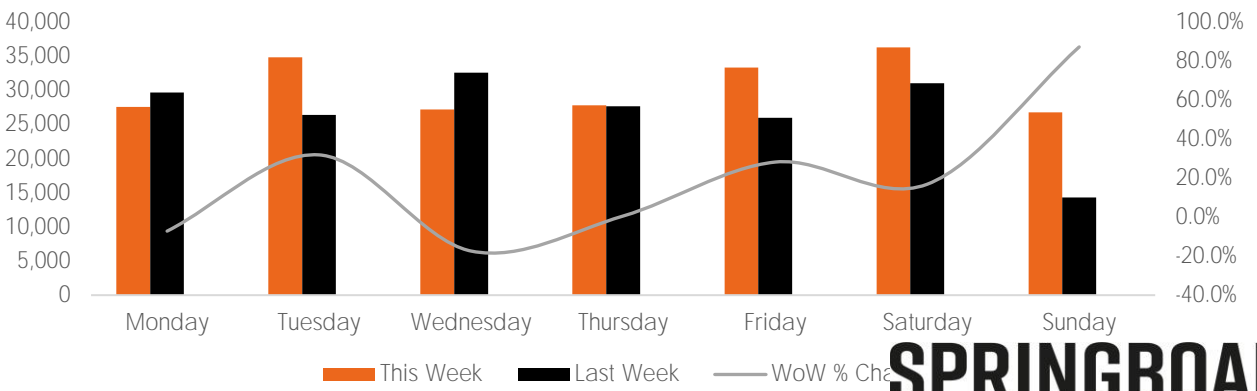

Visitor Totals

	Current Week	Previous Week	WoW % Change
Total Visitors	213,783	187,688	13.9%

Key Stats

Saturday was the busiest day this week with a total of 36,272 visits. The busiest hour was at 4:00 PM on Saturday with 3,395 visits. The busiest location was SW Cor. Of Malcolm X & 125th with a total of 39,016 visits.

Note: Original Locations include 125th St and Frederick Douglas Blvd; NE

Visitors by Day (All Locations)

	Monday	Tuesday	Wednesday	Thursday	Friday	Saturday	Sunday	Total
Current Week	27,566	34,819	27,193	27,824	33,349	36,272	26,760	213,783
Previous Week	29,697	26,394	32,603	27,663	26,005	31,037	14,289	187,688
Change WoW	-2,131	8,425	-5,410	161	7,344	5,235	12,471	26,095
% Change WoW	-7.2%	31.9%	-17.4%	0.6%	28.2%	16.9%	87.3%	13.9%

Visitors by Day (Original Locations)

	Monday	Tuesday	Wednesday	Thursday	Friday	Saturday	Sunday	Total
Current Week	2,525	4,310	2,478	3,086	4,476	4,245	2,252	23,372
Previous Week	2,953	3,010	3,351	2,945	3,474	3,352	996	20,081
Previous Year	11,939	11,553	11,246	13,140	13,786	15,642	10,177	87,483
% Change WoW	-14.5%	43.2%	-17.4%	4.8%	28.8%	26.6%	126.1%	16.4%
% Change YoY	-78.9%	-62.7%	-78.0%	-76.5%	-67.5%	-72.9%	-77.9%	-73.3%

Weather (High/Low F)

	Monday	Tuesday	Wednesday	Thursday	Friday	Saturday	Sunday
This Week	68 / 54	70 / 54	63 / 54	66 / 52	66 / 55	61 / 50	64 / 48
Last Week	59 / 50	63 / 52	68 / 55	70 / 55	72 / 55	68 / 52	64 / 54

Visitors by Day (All Locations)