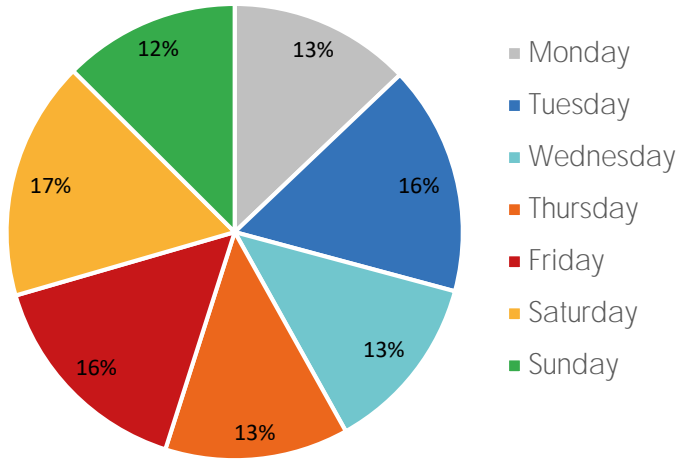

Visitor Totals

	Current Week	Previous Week	WoW % Change
Total Visitors	213,783	187,688	13.9%

Key Stats

Saturday was the busiest day this week with a total of 36,272 visits. The busiest hour was at 4:00 PM on Saturday with 3,395 visits. The busiest location was SW Cor. Of Malcolm X & 125th with a total of 39,016 visits.

Note: Original Locations include 125th St and Frederick Douglas Blvd; NE

Visitors by Day (All Locations)

	Monday	Tuesday	Wednesday	Thursday	Friday	Saturday	Sunday	Total
Current Week	27,566	34,819	27,193	27,824	33,349	36,272	26,760	213,783
Previous Week	29,697	26,394	32,603	27,663	26,005	31,037	14,289	187,688
Change WoW	-2,131	8,425	-5,410	161	7,344	5,235	12,471	26,095
% Change WoW	-7.2%	31.9%	-17.4%	0.6%	28.2%	16.9%	87.3%	13.9%

Visitors by Day (Original Locations)

	Monday	Tuesday	Wednesday	Thursday	Friday	Saturday	Sunday	Total
Current Week	2,525	4,310	2,478	3,086	4,476	4,245	2,252	23,372
Previous Week	2,953	3,010	3,351	2,945	3,474	3,352	996	20,081
Previous Year	11,939	11,553	11,246	13,140	13,786	15,642	10,177	87,483
% Change WoW	-14.5%	43.2%	-17.4%	4.8%	28.8%	26.6%	126.1%	16.4%
% Change YoY	-78.9%	-62.7%	-78.0%	-76.5%	-67.5%	-72.9%	-77.9%	-73.3%

Visitors by Day (All Locations)

% Share of Visitors by Day

Visitors by Day Part - Weekend

Morning	6,186
Lunch	6,210
Afternoon	8,384
Early Eve	6,859
Evening	2,743

Visitors by Day Part - Weekday

Morning	6,688
Lunch	6,952
Afternoon	7,705
Early Eve	5,628
Evening	2,105