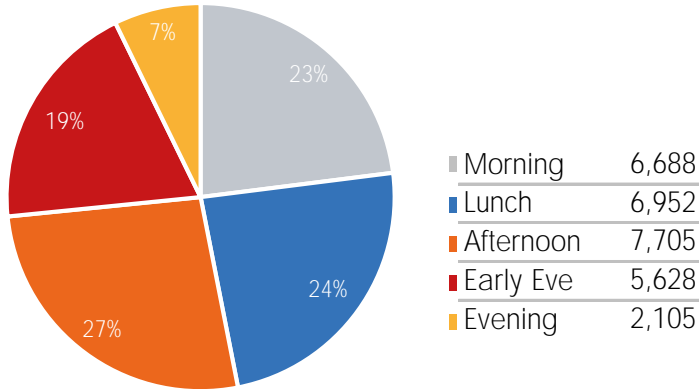

Visitor Totals

	Current Week	Previous Week	WoW % Change
Total Visitors	213,783	187,688	13.9%

Key Stats

Saturday was the busiest day this week with a total of 36,272 visits. The busiest hour was at 4:00 PM on Saturday with 3,395 visits. The busiest location was SW Cor. Of Malcolm X & 125th with a total of 39,016 visits.

Visitors by Day (Original Locations)

	Monday	Tuesday	Wednesday	Thursday	Friday	Saturday	Sunday	Total
Current Week	2,525	4,310	2,478	3,086	4,476	4,245	2,252	23,372
Previous Week	2,953	3,010	3,351	2,945	3,474	3,352	996	20,081
Previous Year	11,939	11,553	11,246	13,140	13,786	15,642	10,177	87,483
% Change WoW	-14.5%	43.2%	-17.4%	4.8%	28.8%	26.6%	126.1%	16.4%
% Change YoY	-78.9%	-62.7%	-78.0%	-76.5%	-67.5%	-72.9%	-77.9%	-73.3%

Visitors by Day (All Locations)

% Share of Visitors by Day

Visitors by Day Part - Weekend

Morning	6,186
Lunch	6,210
Afternoon	8,384
Early Eve	6,859
Evening	2,743

Visitors by Day Part - Weekday

Morning	6,688
Lunch	6,952
Afternoon	7,705
Early Eve	5,628
Evening	2,105

Day Parts are calculated using the following time periods:
 Morning 06:00AM - 10:59AM
 Lunch 11:00AM - 1:59PM
 Afternoon 2:00PM - 4:59PM
 Early Evening 5:00PM - 7:59PM
 Evening 8:00PM - 11:59PM

Long Term Trend by Week