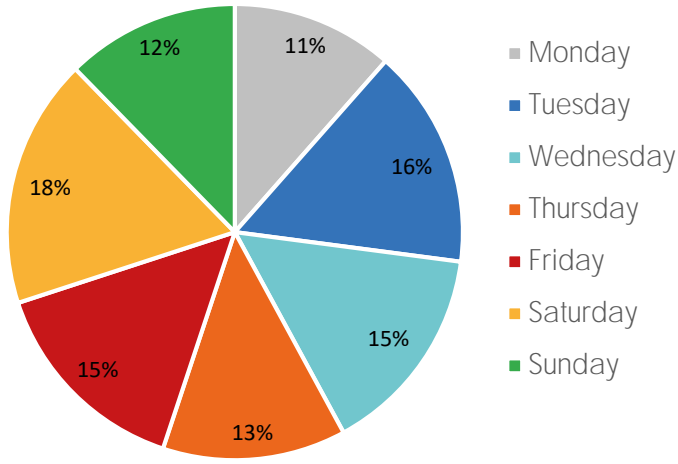

Footfall Report 125th St BID

Visitor Totals

	Current Week	Previous Week	WoW % Change
Total Visitors	267,143	249,654	7.0%

Key Stats

Saturday was the busiest day this week with a total of 47,306 visits. The busiest hour was at 3:00 PM on Saturday with 5,399 visits. The busiest location was SW Cor. Of Malcolm X & 125th with a total of 48,354 visits.

Note: Original Locations include 125th St and Frederick Douglas Blvd: NE

Visitors by Day (All Locations)

	Monday	Tuesday	Wednesday	Thursday	Friday	Saturday	Sunday	Total
Current Week	30,723	41,612	40,094	34,772	39,737	47,306	32,899	267,143
Previous Week	35,523	40,268	39,895	40,391	39,911	25,528	28,138	249,654
Change WoW	-4,800	1,344	199	-5,619	-174	21,778	4,761	17,489
% Change WoW	-13.5%	3.3%	-17.4%	-13.9%	-0.4%	85.3%	16.9%	7.0%

Visitors by Day (Original Locations)

	Monday	Tuesday	Wednesday	Thursday	Friday	Saturday	Sunday	Total
Current Week	2,281	4,566	4,819	3,787	4,308	6,157	2,920	28,838
Previous Week	4,169	4,952	4,219	5,091	4,072	1,886	2,104	26,493
Previous Year	11,303	10,810	10,520	10,796	17,774	17,258	12,958	91,419
% Change WoW	-45.3%	-7.8%	-17.4%	-25.6%	5.8%	226.5%	38.8%	8.9%
% Change YoY	-79.8%	-57.8%	-54.2%	-64.9%	-75.8%	-64.3%	-77.5%	-68.5%

Visitors by Day (All Locations)

% Share of Visitors by Day

Visitors by Day Part - Weekend

Morning	7,027
Lunch	8,045
Afternoon	10,987
Early Eve	8,679
Evening	3,689

Visitors by Day Part - Weekday

Morning	7,655
Lunch	8,047
Afternoon	9,179
Early Eve	8,224
Evening	3,064