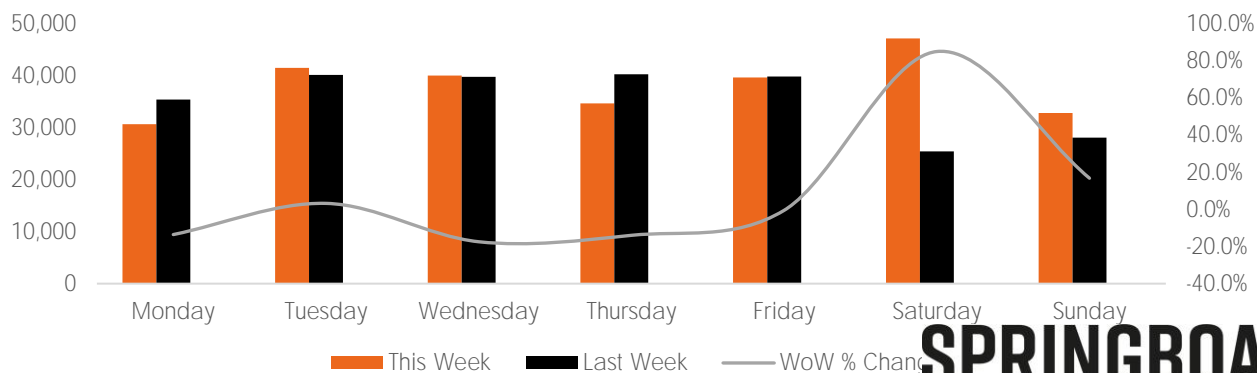

Visitors by Day (All Locations)