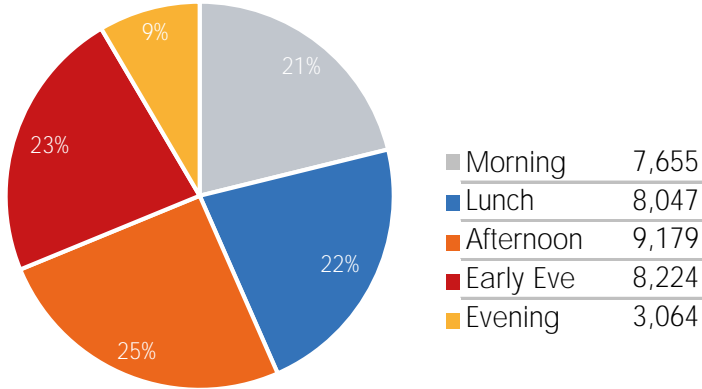

Footfall Report 125th St BID

Visitor Totals

	Current Week	Previous Week	WoW % Change
Total Visitors	267,143	249,654	7.0%

Key Stats

Saturday was the busiest day this week with a total of 47,306 visits. The busiest hour was at 3:00 PM on Saturday with 5,399 visits. The busiest location was SW Cor. Of Malcolm X & 125th with a total of 48,354 visits.

Visitors by Day (Original Locations)

	Monday	Tuesday	Wednesday	Thursday	Friday	Saturday	Sunday	Total
Current Week	2,281	4,566	4,819	3,787	4,308	6,157	2,920	28,838
Previous Week	4,169	4,952	4,219	5,091	4,072	1,886	2,104	26,493
Previous Year	11,303	10,810	10,520	10,796	17,774	17,258	12,958	91,419
% Change WoW	-45.3%	-7.8%	-17.4%	-25.6%	5.8%	226.5%	38.8%	8.9%
% Change YoY	-79.8%	-57.8%	-54.2%	-64.9%	-75.8%	-64.3%	-77.5%	-68.5%

Visitors by Day (All Locations)

% Share of Visitors by Day

Visitors by Day Part - Weekend

Morning	7,027
Lunch	8,045
Afternoon	10,987
Early Eve	8,679
Evening	3,689

Visitors by Day Part - Weekday

Morning	7,655
Lunch	8,047
Afternoon	9,179
Early Eve	8,224
Evening	3,064

Day Parts are calculated using the following time periods:
 Morning 06:00AM - 10:59AM
 Lunch 11:00AM - 1:59PM
 Afternoon 2:00PM - 4:59PM
 Early Evening 5:00PM - 7:59PM
 Evening 8:00PM - 11:59PM

Long Term Trend by Week