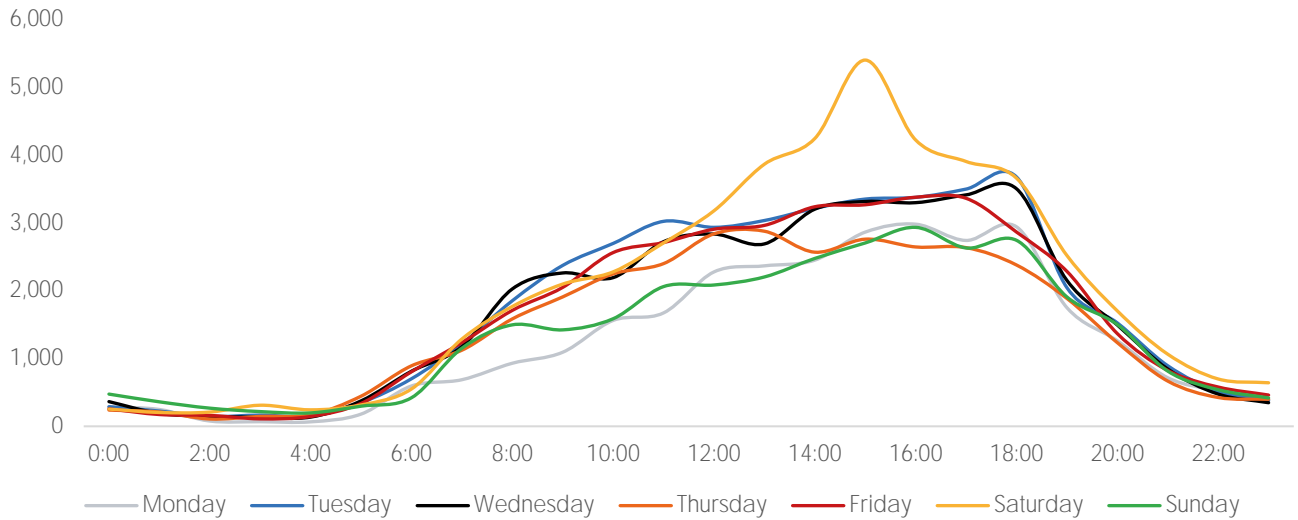

Visitors by Hour

	Monday	Tuesday	Wednesday	Thursday	Friday	Saturday	Sunday
6:00	595	701	812	892	804	550	421
7:00	687	1,216	1,174	1,122	1,235	1,287	1,151
8:00	930	1,851	2,025	1,583	1,709	1,766	1,496
9:00	1,092	2,372	2,261	1,908	2,048	2,097	1,422
10:00	1,561	2,696	2,192	2,247	2,561	2,277	1,586
11:00	1,672	3,022	2,722	2,399	2,709	2,704	2,060
12:00	2,276	2,933	2,834	2,837	2,906	3,177	2,083
13:00	2,366	3,034	2,689	2,876	2,962	3,864	2,202
14:00	2,450	3,213	3,201	2,567	3,237	4,243	2,475
15:00	2,863	3,350	3,314	2,759	3,266	5,399	2,703
16:00	2,980	3,375	3,297	2,644	3,377	4,221	2,933
17:00	2,740	3,497	3,412	2,634	3,361	3,904	2,629
18:00	2,941	3,676	3,502	2,378	2,864	3,658	2,742
19:00	1,749	2,044	2,151	1,885	2,284	2,518	1,907
20:00	1,261	1,524	1,493	1,233	1,366	1,701	1,500
21:00	716	893	845	667	824	1,063	814
22:00	524	513	475	425	579	698	540
23:00	394	379	348	399	461	642	419

Visitors by Day by Location

Entrances	Monday	Tuesday	Wednesday	Thursday	Friday	Saturday	Sunday	Total	WoW % Change
125th St West	1,583	2,840	2,940	2,393	2,615	4,033	1,891	18,295	16%
Frederick Douglas Blv	698	1,726	1,879	1,394	1,693	2,124	1,029	10,543	-1%
NW Cor. of Malcolm X & 125th	3,600	4,615	4,549	2,466	3,584	5,486	3,706	28,006	29%
NW Cor. of 125th & Malcolm X	2,800	4,554	4,103	2,733	3,545	5,174	3,388	26,297	3%
SE Cor. of Malcolm X & 125th	4,673	4,885	4,561	4,977	5,442	4,885	3,827	33,250	5%
SE Cor. of 125th & Malcolm X	3,191	4,474	3,834	3,788	4,199	4,231	2,625	26,342	7%
NE Cor. of Malcolm X & 125th	4,987	5,695	5,440	6,126	6,472	6,556	4,562	39,838	6%
NE Cor. of 125th & Malcolm X	2,358	3,007	2,958	2,919	3,062	3,113	2,222	19,639	-1%
SW Cor. Of Malcolm X & 125th	5,024	7,256	7,359	5,849	6,720	8,565	7,581	48,354	2%
SW Cor. Of 125th & Malcolm X	1,809	2,560	2,471	2,127	2,405	3,139	2,068	16,579	13%
Total	30,723	41,612	40,094	34,772	39,737	47,306	32,899	267,143	7.0%