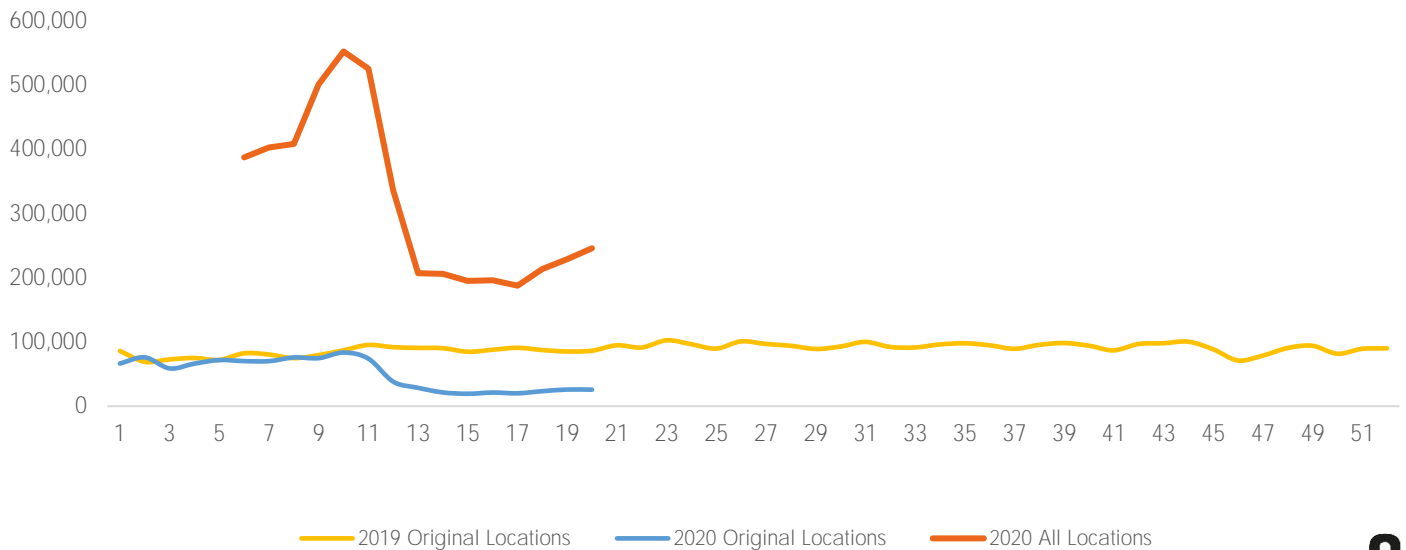

Footfall Report 125th St BID

Visitor Totals

	Current Week	Previous Week	WoW % Change
Total Visitors	267,143	249,654	7.0%

Key Stats

Saturday was the busiest day this week with a total of 47,306 visits. The busiest hour was at 3:00 PM on Saturday with 5,399 visits. The busiest location was SW Cor. Of Malcolm X & 125th with a total of 48,354 visits.

Note: Original Locations include 125th St and Frederick Douglas Blvd: NE

Visitors by Day (All Locations)

	Monday	Tuesday	Wednesday	Thursday	Friday	Saturday	Sunday	Total
Current Week	30,723	41,612	40,094	34,772	39,737	47,306	32,899	267,143
Previous Week	35,523	40,268	39,895	40,391	39,911	25,528	28,138	249,654
Change WoW	-4,800	1,344	199	-5,619	-174	21,778	4,761	17,489
% Change WoW	-13.5%	3.3%	-17.4%	-13.9%	-0.4%	85.3%	16.9%	7.0%

Visitors by Day (All Locations)

% Share of Visitors by Day

Visitors by Day Part - Weekend

Morning	7,027
Lunch	8,045
Afternoon	10,987
Early Eve	8,679
Evening	3,689

Visitors by Day Part - Weekday

Morning	7,655
Lunch	8,047
Afternoon	9,179
Early Eve	8,224
Evening	3,064

Day Parts are calculated using the following time periods:
 Morning 06:00AM - 10:59AM
 Lunch 11:00AM - 1:59PM
 Afternoon 2:00PM - 4:59PM
 Early Evening 5:00PM - 7:59PM
 Evening 8:00PM - 11:59PM

Long Term Trend by Week