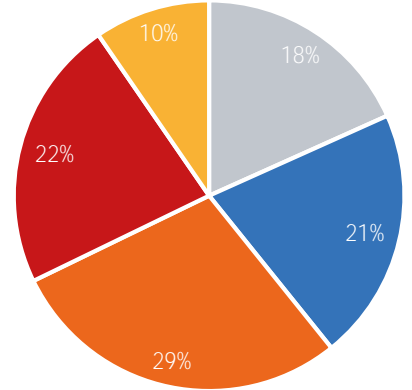

Footfall Report 125th St BID

Visitor Totals

	Current Week	Previous Week	WoW % Change
Total Visitors	267,143	249,654	7.0%

Key Stats

Saturday was the busiest day this week with a total of 47,306 visits. The busiest hour was at 3:00 PM on Saturday with 5,399 visits. The busiest location was SW Cor. Of Malcolm X & 125th with a total of 48,354 visits.

Visitors by Day (Original Locations)

	Monday	Tuesday	Wednesday	Thursday	Friday	Saturday	Sunday	Total
Current Week	2,281	4,566	4,819	3,787	4,308	6,157	2,920	28,838
Previous Week	4,169	4,952	4,219	5,091	4,072	1,886	2,104	26,493
Previous Year	11,303	10,810	10,520	10,796	17,774	17,258	12,958	91,419
% Change WoW	-45.3%	-7.8%	-17.4%	-25.6%	5.8%	226.5%	38.8%	8.9%
% Change YoY	-79.8%	-57.8%	-54.2%	-64.9%	-75.8%	-64.3%	-77.5%	-68.5%

Visitors by Day (All Locations)

% Share of Visitors by Day

Visitors by Day Part - Weekend

Morning	7,027
Lunch	8,045
Afternoon	10,987
Early Eve	8,679
Evening	3,689

Visitors by Day Part - Weekday

Morning	7,655
Lunch	8,047
Afternoon	9,179
Early Eve	8,224
Evening	3,064

Day Parts are calculated using the following time periods:
 Morning 06:00AM - 10:59AM
 Lunch 11:00AM - 1:59PM
 Afternoon 2:00PM - 4:59PM
 Early Evening 5:00PM - 7:59PM
 Evening 8:00PM - 11:59PM

Long Term Trend by Week