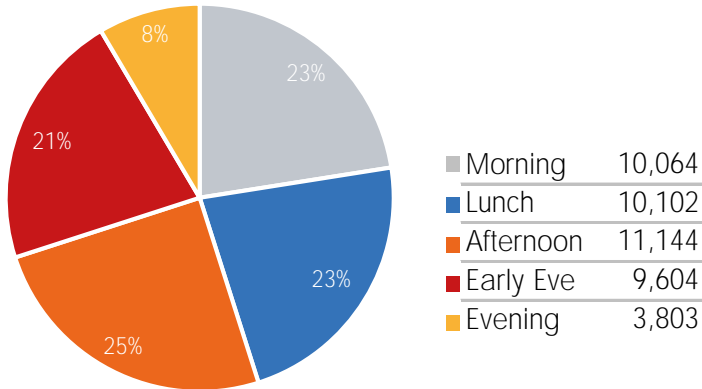

Visitor Totals

	Current Week	Previous Week	WoW % Change
Total Visitors	319,981	278,207	15.0%

Key Stats

Friday was the busiest day this week with a total of 51,986 visits. The busiest hour was at 3:00 PM on Friday with 4,405 visits. The busiest location was SW Cor. Of Malcolm X & 125th with a total of 61,182 visits.

Visitors by Day (Original Locations)

	Monday	Tuesday	Wednesday	Thursday	Friday	Saturday	Sunday	Total
Current Week	5,781	5,802	5,551	3,749	7,382	5,805	4,456	38,526
Previous Week	5,320	4,293	4,506	5,625	4,332	4,645	3,162	31,883
Previous Year	12,244	14,680	14,157	11,469	16,423	16,786	10,746	96,505
% Change WoW	8.7%	35.2%	-17.4%	-33.4%	70.4%	25.0%	40.9%	20.8%
% Change YoY	-52.8%	-60.5%	-60.8%	-67.3%	-55.1%	-65.4%	-58.5%	-60.1%

Visitors by Day (All Locations)

% Share of Visitors by Day

Visitors by Day Part - Weekend

Morning	7,774
Lunch	9,237
Afternoon	11,916
Early Eve	10,407
Evening	4,218

Visitors by Day Part - Weekday

Morning	10,064
Lunch	10,102
Afternoon	11,144
Early Eve	9,604
Evening	3,803

Day Parts are calculated using the following time periods:
 Morning 06:00AM - 10:59AM
 Lunch 11:00AM - 1:59PM
 Afternoon 2:00PM - 4:59PM
 Early Evening 5:00PM - 7:59PM
 Evening 8:00PM - 11:59PM

Long Term Trend by Week