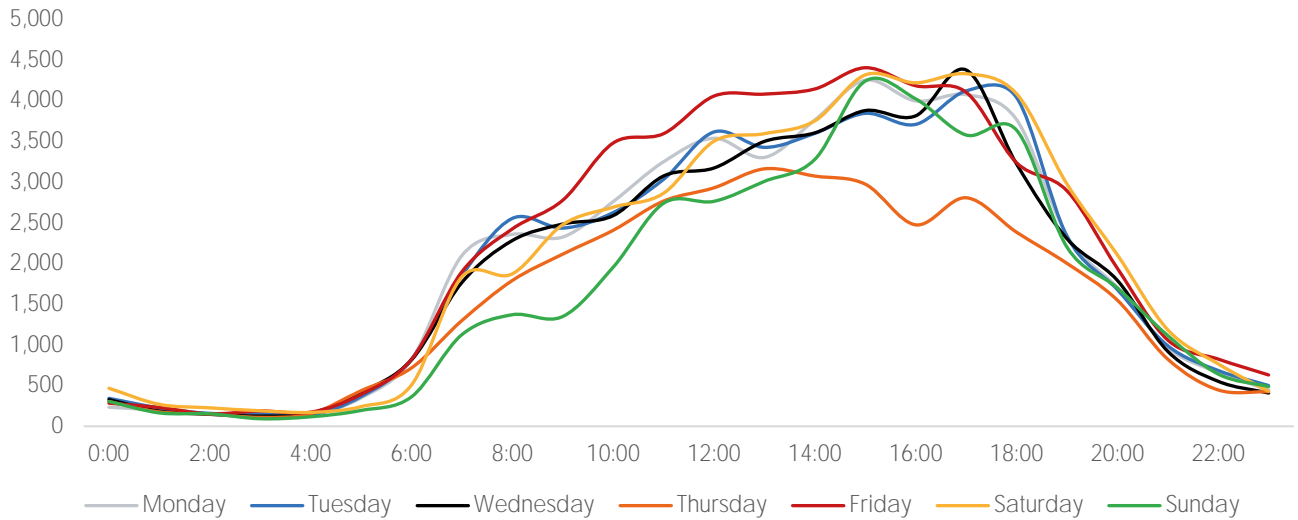

Weather (High/Low F)

	Monday	Tuesday	Wednesday	Thursday	Friday	Saturday	Sunday
This Week	70 / 52	73 / 55	73 / 55	70 / 55	64 / 54	64 / 55	68 / 55
							
Last Week	64 / 52	75 / 54	73 / 52	72 / 55	63 / 54	64 / 54	64 / 52
							

Visitors by Day (All Locations)

% Share of Visitors by Day

Visitors by Day Part - Weekend

Morning	7,774
Lunch	9,237
Afternoon	11,916
Early Eve	10,407
Evening	4,218

Visitors by Day Part - Weekday

Morning	10,064
Lunch	10,102
Afternoon	11,144
Early Eve	9,604
Evening	3,803

Day Parts are calculated using the following time periods:
 Morning 06:00AM - 10:59AM
 Lunch 11:00AM - 1:59PM
 Afternoon 2:00PM - 4:59PM
 Early Evening 5:00PM - 7:59PM
 Evening 8:00PM - 11:59PM

Long Term Trend by Week

— 2019 Original Locations — 2020 Original Locations — 2020 All Locations

Visitors by Hour

	Monday	Tuesday	Wednesday	Thursday	Friday	Saturday	Sunday
6:00	819	824	815	717	822	507	362
7:00	2,097	1,853	1,766	1,299	1,898	1,836	1,126
8:00	2,358	2,554	2,282	1,791	2,425	1,873	1,371
9:00	2,325	2,435	2,485	2,115	2,777	2,477	1,349
10:00	2,760	2,625	2,588	2,408	3,480	2,692	1,954
11:00	3,250	3,034	3,075	2,767	3,595	2,863	2,740
12:00	3,539	3,616	3,173	2,930	4,057	3,502	2,764
13:00	3,303	3,427	3,500	3,163	4,081	3,595	3,009
14:00	3,764	3,599	3,605	3,074	4,144	3,752	3,279
15:00	4,252	3,845	3,879	2,975	4,405	4,317	4,241
16:00	3,997	3,709	3,814	2,475	4,184	4,220	4,023
17:00	4,074	4,120	4,378	2,808	4,104	4,331	3,579
18:00	3,769	4,040	3,224	2,385	3,239	4,086	3,639
19:00	2,342	2,337	2,305	2,002	2,894	2,977	2,202
20:00	1,702	1,679	1,793	1,550	1,941	2,107	1,701
21:00	965	990	921	825	1,060	1,186	1,115
22:00	664	686	553	447	826	767	642
23:00	447	501	409	425	631	430	488