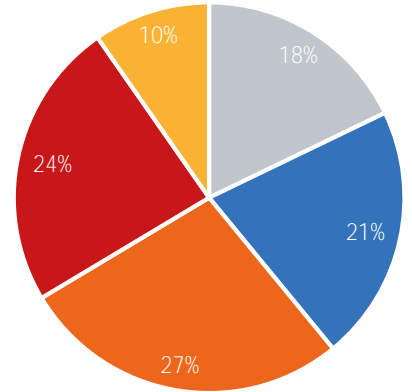

Visitor Totals

	Current Week	Previous Week	WoW % Change
Total Visitors	319,981	278,207	15.0%

Key Stats

Friday was the busiest day this week with a total of 51,986 visits. The busiest hour was at 3:00 PM on Friday with 4,405 visits. The busiest location was SW Cor. Of Malcolm X & 125th with a total of 61,182 visits.

Visitors by Day (Original Locations)

	Monday	Tuesday	Wednesday	Thursday	Friday	Saturday	Sunday	Total
Current Week	5,781	5,802	5,551	3,749	7,382	5,805	4,456	38,526
Previous Week	5,320	4,293	4,506	5,625	4,332	4,645	3,162	31,883
Previous Year	12,244	14,680	14,157	11,469	16,423	16,786	10,746	96,505
% Change WoW	8.7%	35.2%	-17.4%	-33.4%	70.4%	25.0%	40.9%	20.8%
% Change YoY	-52.8%	-60.5%	-60.8%	-67.3%	-55.1%	-65.4%	-58.5%	-60.1%

Visitors by Day (All Locations)

% Share of Visitors by Day

Visitors by Day Part - Weekend

Morning	7,774
Lunch	9,237
Afternoon	11,916
Early Eve	10,407
Evening	4,218

Visitors by Day Part - Weekday

Morning	10,064
Lunch	10,102
Afternoon	11,144
Early Eve	9,604
Evening	3,803

Day Parts are calculated using the following time periods:
 Morning 06:00AM - 10:59AM
 Lunch 11:00AM - 1:59PM
 Afternoon 2:00PM - 4:59PM
 Early Evening 5:00PM - 7:59PM
 Evening 8:00PM - 11:59PM

Long Term Trend by Week