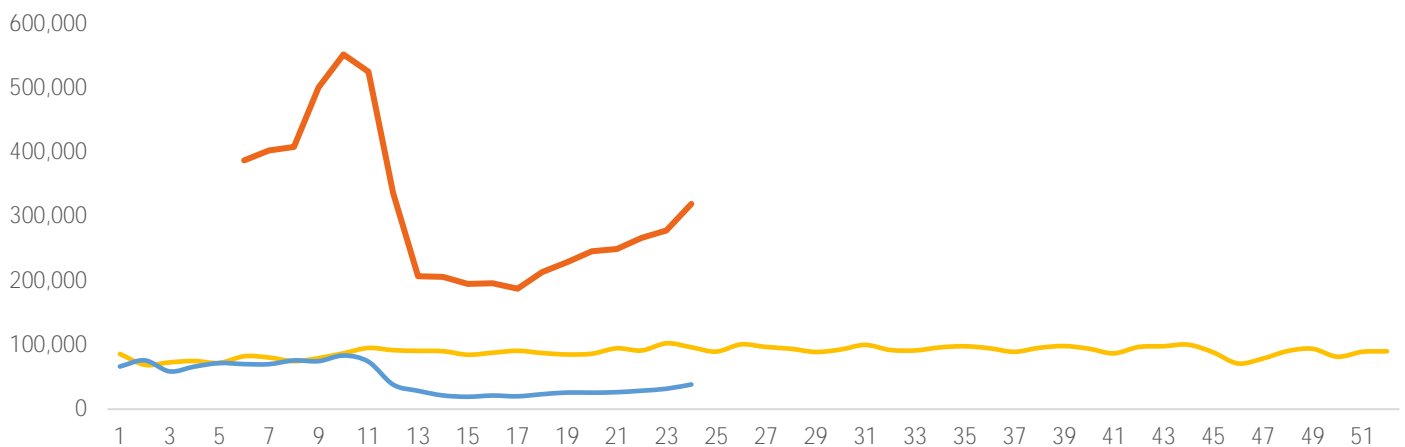

Visitor Totals

	Current Week	Previous Week	WoW % Change
Total Visitors	319,981	278,207	15.0%

Key Stats

Friday was the busiest day this week with a total of 51,986 visits. The busiest hour was at 3:00 PM on Friday with 4,405 visits. The busiest location was SW Cor. Of Malcolm X & 125th with a total of 61,182 visits.

Visitors by Day (All Locations)

% Share of Visitors by Day

Visitors by Day Part - Weekend

Morning	7,774
Lunch	9,237
Afternoon	11,916
Early Eve	10,407
Evening	4,218

Visitors by Day Part - Weekday

Morning	10,064
Lunch	10,102
Afternoon	11,144
Early Eve	9,604
Evening	3,803

Day Parts are calculated using the following time periods:
 Morning 06:00AM - 10:59AM
 Lunch 11:00AM - 1:59PM
 Afternoon 2:00PM - 4:59PM
 Early Evening 5:00PM - 7:59PM
 Evening 8:00PM - 11:59PM

Long Term Trend by Week

— 2019 Original Locations — 2020 Original Locations — 2020 All Locations

Visitors by Hour

	Monday	Tuesday	Wednesday	Thursday	Friday	Saturday	Sunday
6:00	819	824	815	717	822	507	362
7:00	2,097	1,853	1,766	1,299	1,898	1,836	1,126
8:00	2,358	2,554	2,282	1,791	2,425	1,873	1,371
9:00	2,325	2,435	2,485	2,115	2,777	2,477	1,349
10:00	2,760	2,625	2,588	2,408	3,480	2,692	1,954
11:00	3,250	3,034	3,075	2,767	3,595	2,863	2,740
12:00	3,539	3,616	3,173	2,930	4,057	3,502	2,764
13:00	3,303	3,427	3,500	3,163	4,081	3,595	3,009
14:00	3,764	3,599	3,605	3,074	4,144	3,752	3,279
15:00	4,252	3,845	3,879	2,975	4,405	4,317	4,241
16:00	3,997	3,709	3,814	2,475	4,184	4,220	4,023
17:00	4,074	4,120	4,378	2,808	4,104	4,331	3,579
18:00	3,769	4,040	3,224	2,385	3,239	4,086	3,639
19:00	2,342	2,337	2,305	2,002	2,894	2,977	2,202
20:00	1,702	1,679	1,793	1,550	1,941	2,107	1,701
21:00	965	990	921	825	1,060	1,186	1,115
22:00	664	686	553	447	826	767	642
23:00	447	501	409	425	631	430	488