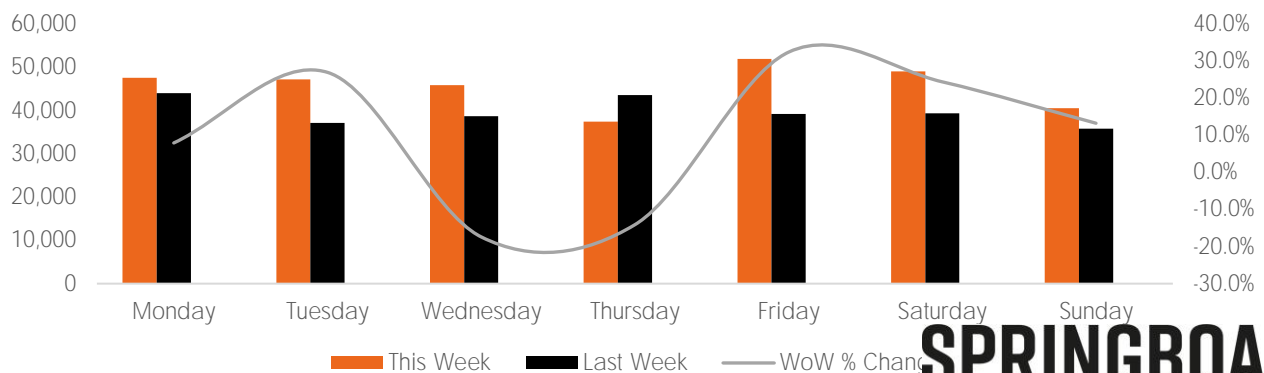

Visitor Totals

	Current Week	Previous Week	WoW % Change
Total Visitors	319,981	278,207	15.0%

Key Stats

Friday was the busiest day this week with a total of 51,986 visits. The busiest hour was at 3:00 PM on Friday with 4,405 visits. The busiest location was SW Cor. Of Malcolm X & 125th with a total of 61,182 visits.

Note: Original Locations include 125th St and Frederick Douglas Blvd: NE

Visitors by Day (All Locations)

	Monday	Tuesday	Wednesday	Thursday	Friday	Saturday	Sunday	Total
Current Week	47,608	47,268	45,930	37,488	51,986	49,087	40,614	319,981
Previous Week	44,092	37,209	38,750	43,634	39,238	39,438	35,846	278,207
Change WoW	3,516	10,059	7,180	-6,146	12,748	9,649	4,768	41,774
% Change WoW	8.0%	27.0%	-17.4%	-14.1%	32.5%	24.5%	13.3%	15.0%

Visitors by Day (Original Locations)

	Monday	Tuesday	Wednesday	Thursday	Friday	Saturday	Sunday	Total
Current Week	5,781	5,802	5,551	3,749	7,382	5,805	4,456	38,526
Previous Week	5,320	4,293	4,506	5,625	4,332	4,645	3,162	31,883
Previous Year	12,244	14,680	14,157	11,469	16,423	16,786	10,746	96,505
% Change WoW	8.7%	35.2%	-17.4%	-33.4%	70.4%	25.0%	40.9%	20.8%
% Change YoY	-52.8%	-60.5%	-60.8%	-67.3%	-55.1%	-65.4%	-58.5%	-60.1%

Weather (High/Low F)

	Monday	Tuesday	Wednesday	Thursday	Friday	Saturday	Sunday
This Week	70 / 52	73 / 55	73 / 55	70 / 55	64 / 54	64 / 55	68 / 55
Last Week	64 / 52	75 / 54	73 / 52	72 / 55	63 / 54	64 / 54	64 / 52

Visitors by Day (All Locations)