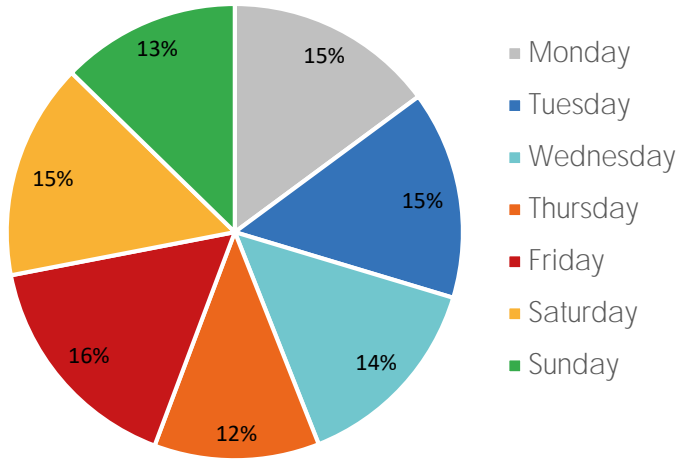

Visitor Totals

	Current Week	Previous Week	WoW % Change
Total Visitors	319,981	278,207	15.0%

Key Stats

Friday was the busiest day this week with a total of 51,986 visits. The busiest hour was at 3:00 PM on Friday with 4,405 visits. The busiest location was SW Cor. Of Malcolm X & 125th with a total of 61,182 visits.

Note: Original Locations include 125th St and Frederick Douglas Blvd: NE

Visitors by Day (All Locations)

	Monday	Tuesday	Wednesday	Thursday	Friday	Saturday	Sunday	Total
Current Week	47,608	47,268	45,930	37,488	51,986	49,087	40,614	319,981
Previous Week	44,092	37,209	38,750	43,634	39,238	39,438	35,846	278,207
Change WoW	3,516	10,059	7,180	-6,146	12,748	9,649	4,768	41,774
% Change WoW	8.0%	27.0%	-17.4%	-14.1%	32.5%	24.5%	13.3%	15.0%

Visitors by Day (Original Locations)

	Monday	Tuesday	Wednesday	Thursday	Friday	Saturday	Sunday	Total
Current Week	5,781	5,802	5,551	3,749	7,382	5,805	4,456	38,526
Previous Week	5,320	4,293	4,506	5,625	4,332	4,645	3,162	31,883
Previous Year	12,244	14,680	14,157	11,469	16,423	16,786	10,746	96,505
% Change WoW	8.7%	35.2%	-17.4%	-33.4%	70.4%	25.0%	40.9%	20.8%
% Change YoY	-52.8%	-60.5%	-60.8%	-67.3%	-55.1%	-65.4%	-58.5%	-60.1%

Visitors by Day (All Locations)

% Share of Visitors by Day

Visitors by Day Part - Weekend

Morning	7,774
Lunch	9,237
Afternoon	11,916
Early Eve	10,407
Evening	4,218

Visitors by Day Part - Weekday

Morning	10,064
Lunch	10,102
Afternoon	11,144
Early Eve	9,604
Evening	3,803