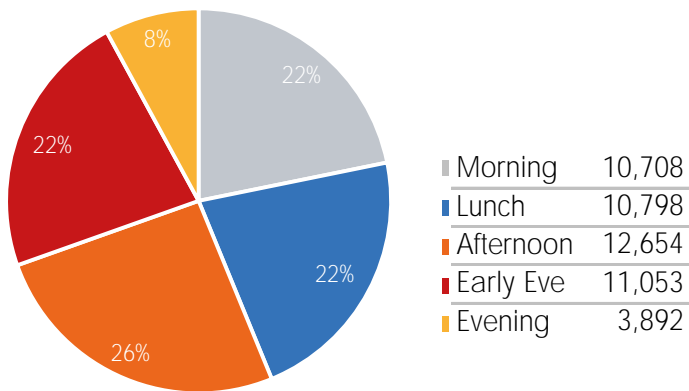

Footfall Report 125th St BID

Visitor Totals

	Current Week	Previous Week	WoW % Change
Total Visitors	336,104	319,981	5.0%

Key Stats

Friday was the busiest day this week with a total of 57,283 visits. The busiest hour was at 4:00 PM on Friday with 5,062 visits. The busiest location was SW Cor. Of Malcolm X & 125th with a total of 62,739 visits.

Visitors by Day (Original Locations)

	Monday	Tuesday	Wednesday	Thursday	Friday	Saturday	Sunday	Total
Current Week	5,831	6,202	6,037	4,986	7,293	5,826	3,748	39,923
Previous Week	5,781	5,802	5,551	3,749	7,382	5,805	4,456	38,526
Previous Year	11,263	11,796	12,295	11,758	14,725	15,388	12,509	89,734
% Change WoW	0.9%	6.9%	-17.4%	33.0%	-1.2%	0.4%	-15.9%	3.6%
% Change YoY	-48.2%	-47.4%	-50.9%	-57.6%	-50.5%	-62.1%	-70.0%	-55.5%

Visitors by Day (All Locations)

% Share of Visitors by Day

Visitors by Day Part - Weekend

Visitors by Day Part - Weekday

Day Parts are calculated using the following time periods:
 Morning 06:00AM - 10:59AM
 Lunch 11:00AM - 1:59PM
 Afternoon 2:00PM - 4:59PM
 Early Evening 5:00PM - 7:59PM
 Evening 8:00PM - 11:59PM

Long Term Trend by Week

Visitors by Hour

	Monday	Tuesday	Wednesday	Thursday	Friday	Saturday	Sunday
6:00	775	964	779	804	939	600	449
7:00	2,257	1,999	1,906	1,230	2,198	1,426	1,136
8:00	2,435	2,581	2,349	1,661	2,451	1,784	1,393
9:00	2,776	2,693	2,575	2,048	2,738	2,208	1,415
10:00	3,167	3,201	2,879	2,721	3,412	2,672	1,896
11:00	3,560	3,354	3,483	3,216	3,965	3,347	2,203
12:00	3,498	3,802	3,529	3,490	4,056	3,566	2,333
13:00	3,698	3,478	3,637	3,376	3,846	3,523	2,636
14:00	3,802	3,876	4,134	3,667	4,326	3,673	2,910
15:00	4,104	4,512	4,374	3,683	4,999	4,246	3,133
16:00	4,175	4,622	3,960	3,976	5,062	4,023	3,142
17:00	4,218	4,415	3,658	4,102	4,892	3,994	3,384
18:00	3,821	4,212	3,160	3,851	4,619	3,699	3,193
19:00	2,665	2,903	2,510	2,841	3,396	2,542	2,303
20:00	1,704	1,738	1,505	1,976	2,387	1,877	1,553
21:00	886	957	763	854	1,098	1,102	947
22:00	562	726	541	572	793	872	647
23:00	459	427	411	412	687	604	478