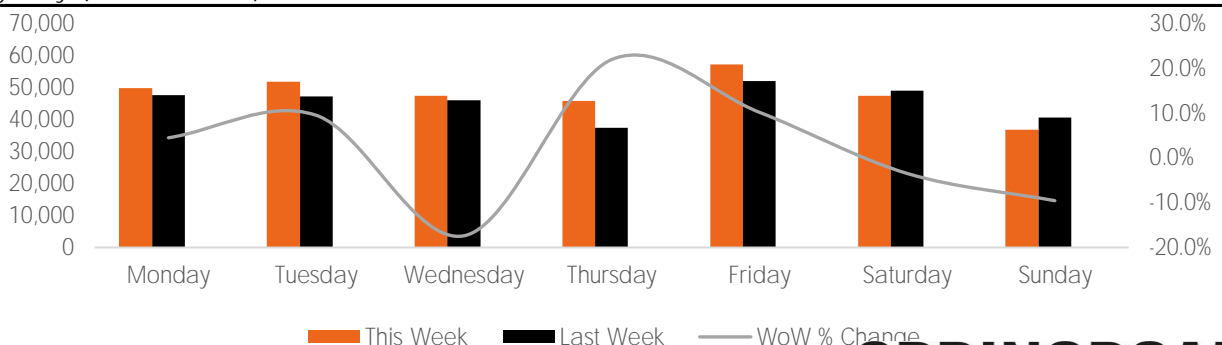

Visitors by Day (All Locations)