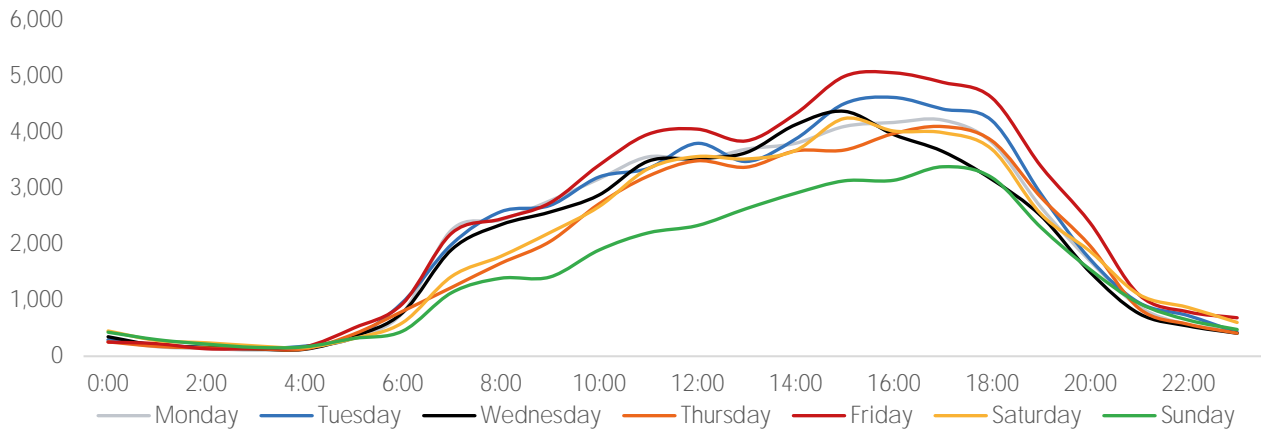

Visitors by Day (All Locations)

% Share of Visitors by Day

Visitors by Day Part - Weekend

Visitors by Day Part - Weekday

Day Parts are calculated using the following time periods:
 Morning 06:00AM - 10:59AM
 Lunch 11:00AM - 1:59PM
 Afternoon 2:00PM - 4:59PM
 Early Evening 5:00PM - 7:59PM
 Evening 8:00PM - 11:59PM

Long Term Trend by Week

Visitors by Hour

	Monday	Tuesday	Wednesday	Thursday	Friday	Saturday	Sunday
6:00	775	964	779	804	939	600	449
7:00	2,257	1,999	1,906	1,230	2,198	1,426	1,136
8:00	2,435	2,581	2,349	1,661	2,451	1,784	1,393
9:00	2,776	2,693	2,575	2,048	2,738	2,208	1,415
10:00	3,167	3,201	2,879	2,721	3,412	2,672	1,896
11:00	3,560	3,354	3,483	3,216	3,965	3,347	2,203
12:00	3,498	3,802	3,529	3,490	4,056	3,566	2,333
13:00	3,698	3,478	3,637	3,376	3,846	3,523	2,636
14:00	3,802	3,876	4,134	3,667	4,326	3,673	2,910
15:00	4,104	4,512	4,374	3,683	4,999	4,246	3,133
16:00	4,175	4,622	3,960	3,976	5,062	4,023	3,142
17:00	4,218	4,415	3,658	4,102	4,892	3,994	3,384
18:00	3,821	4,212	3,160	3,851	4,619	3,699	3,193
19:00	2,665	2,903	2,510	2,841	3,396	2,542	2,303
20:00	1,704	1,738	1,505	1,976	2,387	1,877	1,553
21:00	886	957	763	854	1,098	1,102	947
22:00	562	726	541	572	793	872	647
23:00	459	427	411	412	687	604	478