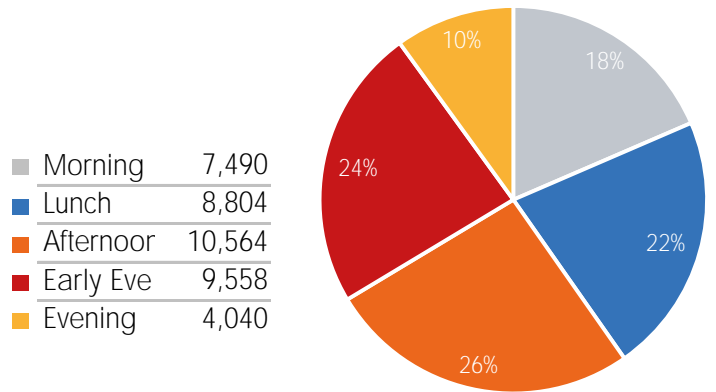

Footfall Report 125th St BID

Visitor Totals

	Current Week	Previous Week	WoW % Change
Total Visitors	336,104	319,981	5.0%

Key Stats

Friday was the busiest day this week with a total of 57,283 visits. The busiest hour was at 4:00 PM on Friday with 5,062 visits. The busiest location was SW Cor. Of Malcolm X & 125th with a total of 62,739 visits.

Visitors by Day (Original Locations)

	Monday	Tuesday	Wednesday	Thursday	Friday	Saturday	Sunday	Total
Current Week	5,831	6,202	6,037	4,986	7,293	5,826	3,748	39,923
Previous Week	5,781	5,802	5,551	3,749	7,382	5,805	4,456	38,526
Previous Year	11,263	11,796	12,295	11,758	14,725	15,388	12,509	89,734
% Change WoW	0.9%	6.9%	-17.4%	33.0%	-1.2%	0.4%	-15.9%	3.6%
% Change YoY	-48.2%	-47.4%	-50.9%	-57.6%	-50.5%	-62.1%	-70.0%	-55.5%

Weather (High/Low F)

	Monday	Tuesday	Wednesday	Thursday	Friday	Saturday	Sunday
This Week	64 / 55	68 / 54	73 / 54	77 / 54	66 / 54	66 / 57	68 / 54
Last Week	70 / 52	73 / 55	73 / 55	70 / 55	64 / 54	64 / 55	68 / 55

Visitors by Day (All Locations)

% Share of Visitors by Day

Visitors by Day Part - Weekend

Visitors by Day Part - Weekday

Day Parts are calculated using the following time periods:
 Morning 06:00AM - 10:59AM
 Lunch 11:00AM - 1:59PM
 Afternoon 2:00PM - 4:59PM
 Early Evening 5:00PM - 7:59PM
 Evening 8:00PM - 11:59PM