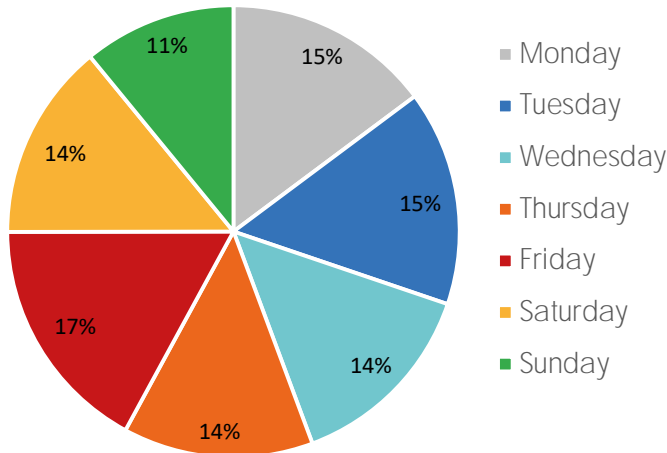

Footfall Report 125th St BID

Visitor Totals

	Current Week	Previous Week	WoW % Change
Total Visitors	336,104	319,981	5.0%

Key Stats

Friday was the busiest day this week with a total of 57,283 visits. The busiest hour was at 4:00 PM on Friday with 5,062 visits. The busiest location was SW Cor. Of Malcolm X & 125th with a total of 62,739 visits.

Note: Original Locations include 125th St and Frederick Douglas Blvd; NE

Visitors by Day (All Locations)

	Monday	Tuesday	Wednesday	Thursday	Friday	Saturday	Sunday	Total
Current Week	49,748	51,767	47,461	45,720	57,283	47,389	36,736	336,104
Previous Week	47,608	47,268	45,930	37,488	51,986	49,087	40,614	319,981
Change WoW	2,140	4,499	1,531	8,232	5,297	-1,698	-3,878	16,123
% Change WoW	4.5%	9.5%	-17.4%	22.0%	10.2%	-3.5%	-9.5%	5.0%

Visitors by Day (Original Locations)

	Monday	Tuesday	Wednesday	Thursday	Friday	Saturday	Sunday	Total
Current Week	5,831	6,202	6,037	4,986	7,293	5,826	3,748	39,923
Previous Week	5,781	5,802	5,551	3,749	7,382	5,805	4,456	38,526
Previous Year	11,263	11,796	12,295	11,758	14,725	15,388	12,509	89,734
% Change WoW	0.9%	6.9%	-17.4%	33.0%	-1.2%	0.4%	-15.9%	3.6%
% Change YoY	-48.2%	-47.4%	-50.9%	-57.6%	-50.5%	-62.1%	-70.0%	-55.5%

Visitors by Day (All Locations)

% Share of Visitors by Day

Visitors by Day Part - Weekend

Visitors by Day Part - Weekday

Day Parts are calculated using the following time periods:
 Morning 06:00AM - 10:59AM
 Lunch 11:00AM - 1:59PM
 Afternoon 2:00PM - 4:59PM
 Early Evening 5:00PM - 7:59PM
 Evening 8:00PM - 11:59PM