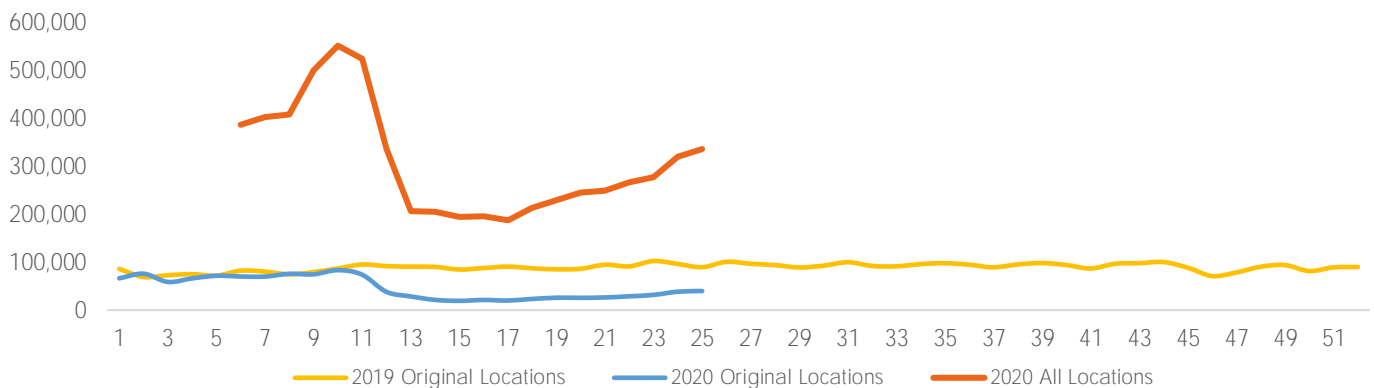

Footfall Report 125th St BID

Visitor Totals

	Current Week	Previous Week	WoW % Change
Total Visitors	336,104	319,981	5.0%

Key Stats

Friday was the busiest day this week with a total of 57,283 visits. The busiest hour was at 4:00 PM on Friday with 5,062 visits. The busiest location was SW Cor. Of Malcolm X & 125th with a total of 62,739 visits.

Visitors by Day (All Locations)

% Share of Visitors by Day

Visitors by Day Part - Weekend

Visitors by Day Part - Weekday

Day Parts are calculated using the following time periods:
 Morning 06:00AM - 10:59AM
 Lunch 11:00AM - 1:59PM
 Afternoon 2:00PM - 4:59PM
 Early Evening 5:00PM - 7:59PM
 Evening 8:00PM - 11:59PM

Long Term Trend by Week

Visitors by Hour

	Monday	Tuesday	Wednesday	Thursday	Friday	Saturday	Sunday
6:00	775	964	779	804	939	600	449
7:00	2,257	1,999	1,906	1,230	2,198	1,426	1,136
8:00	2,435	2,581	2,349	1,661	2,451	1,784	1,393
9:00	2,776	2,693	2,575	2,048	2,738	2,208	1,415
10:00	3,167	3,201	2,879	2,721	3,412	2,672	1,896
11:00	3,560	3,354	3,483	3,216	3,965	3,347	2,203
12:00	3,498	3,802	3,529	3,490	4,056	3,566	2,333
13:00	3,698	3,478	3,637	3,376	3,846	3,523	2,636
14:00	3,802	3,876	4,134	3,667	4,326	3,673	2,910
15:00	4,104	4,512	4,374	3,683	4,999	4,246	3,133
16:00	4,175	4,622	3,960	3,976	5,062	4,023	3,142
17:00	4,218	4,415	3,658	4,102	4,892	3,994	3,384
18:00	3,821	4,212	3,160	3,851	4,619	3,699	3,193
19:00	2,665	2,903	2,510	2,841	3,396	2,542	2,303
20:00	1,704	1,738	1,505	1,976	2,387	1,877	1,553
21:00	886	957	763	854	1,098	1,102	947
22:00	562	726	541	572	793	872	647
23:00	459	427	411	412	687	604	478