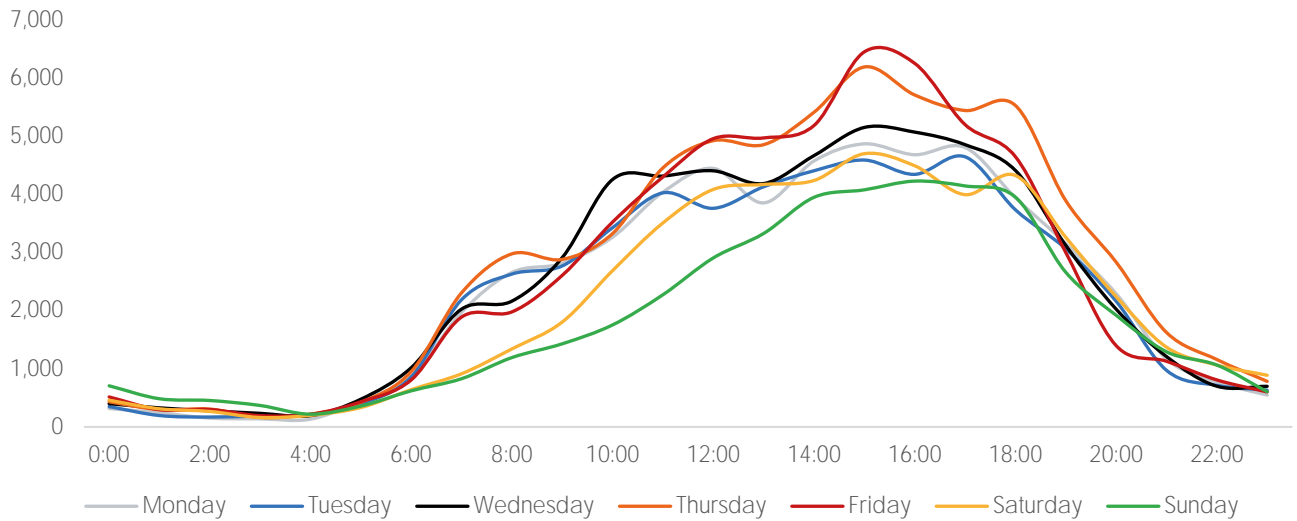

Visitors by Hour

	Monday	Tuesday	Wednesday	Thursday	Friday	Saturday	Sunday
6:00	863	861	1,019	952	809	642	621
7:00	1,973	2,190	2,028	2,308	1,891	915	830
8:00	2,659	2,631	2,165	2,979	1,980	1,343	1,194
9:00	2,815	2,771	2,915	2,883	2,609	1,806	1,431
10:00	3,267	3,430	4,260	3,329	3,527	2,691	1,756
11:00	4,042	4,029	4,318	4,459	4,303	3,512	2,276
12:00	4,450	3,763	4,408	4,927	4,962	4,088	2,909
13:00	3,856	4,134	4,189	4,858	4,974	4,173	3,330
14:00	4,578	4,409	4,670	5,416	5,188	4,242	3,952
15:00	4,872	4,593	5,155	6,196	6,456	4,703	4,081
16:00	4,685	4,347	5,074	5,713	6,257	4,495	4,231
17:00	4,809	4,649	4,858	5,446	5,203	3,998	4,148
18:00	3,944	3,737	4,414	5,532	4,651	4,328	3,955
19:00	3,158	3,065	3,124	3,894	3,002	3,264	2,662
20:00	2,294	2,163	2,027	2,836	1,399	2,242	1,922
21:00	1,171	974	1,211	1,626	1,130	1,373	1,293
22:00	771	715	701	1,160	809	1,065	1,065
23:00	548	633	699	784	602	889	606

Visitors by Day by Location

Entrances	Monday	Tuesday	Wednesday	Thursday	Friday	Saturday	Sunday	Total	WoW % Change
125th St West	5,653	5,641	6,320	7,988	7,024	5,703	4,305	42,634	9%
Frederick Douglas Blv	3,022	2,394	2,507	3,186	2,558	2,001	1,891	17,559	11%
NW Cor. of Malcolm X & 125th	4,911	4,554	5,223	6,548	5,744	5,217	4,868	37,065	9%
NW Cor. of 125th & Malcolm X	6,634	5,327	6,227	7,832	5,947	5,144	4,501	41,612	17%
SE Cor. of Malcolm X & 125th	5,565	6,045	6,251	6,673	6,126	5,470	4,808	40,938	4%
SE Cor. of 125th & Malcolm X	5,192	5,848	6,164	5,949	6,047	4,728	4,406	38,334	5%
NE Cor. of Malcolm X & 125th	6,066	6,583	7,031	6,652	7,505	6,201	5,447	45,485	6%
NE Cor. of 125th & Malcolm X	3,577	3,856	4,138	3,867	4,004	3,169	2,809	25,420	7%
SW Cor. Of Malcolm X & 125th	10,466	9,200	9,634	11,966	10,733	8,608	7,866	68,473	2%
SW Cor. Of 125th & Malcolm X	5,106	5,158	5,651	6,479	6,022	5,262	3,956	37,634	16%
Total	56,192	54,606	59,146	67,140	61,710	51,503	44,857	395,154	7.7%