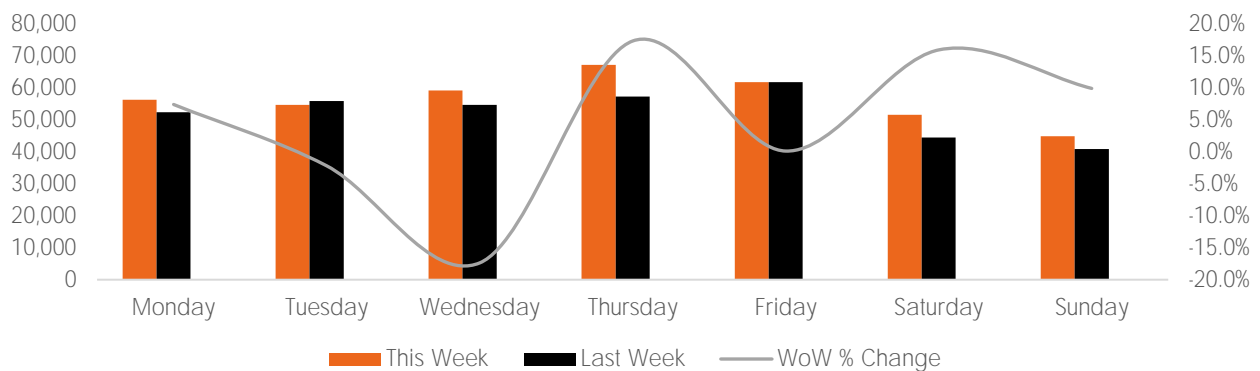

Visitors by Day (All Locations)