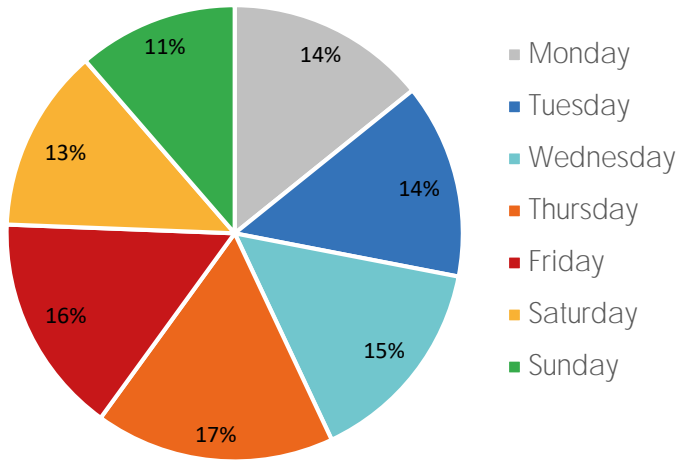

% Share of Visitors by Day