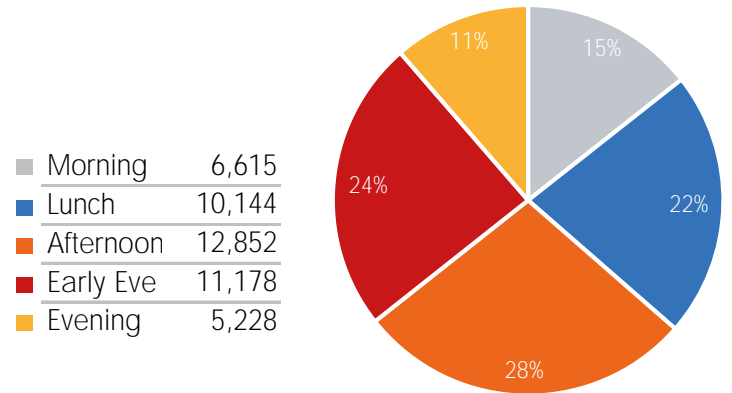

Visitors by Day Part - Weekend