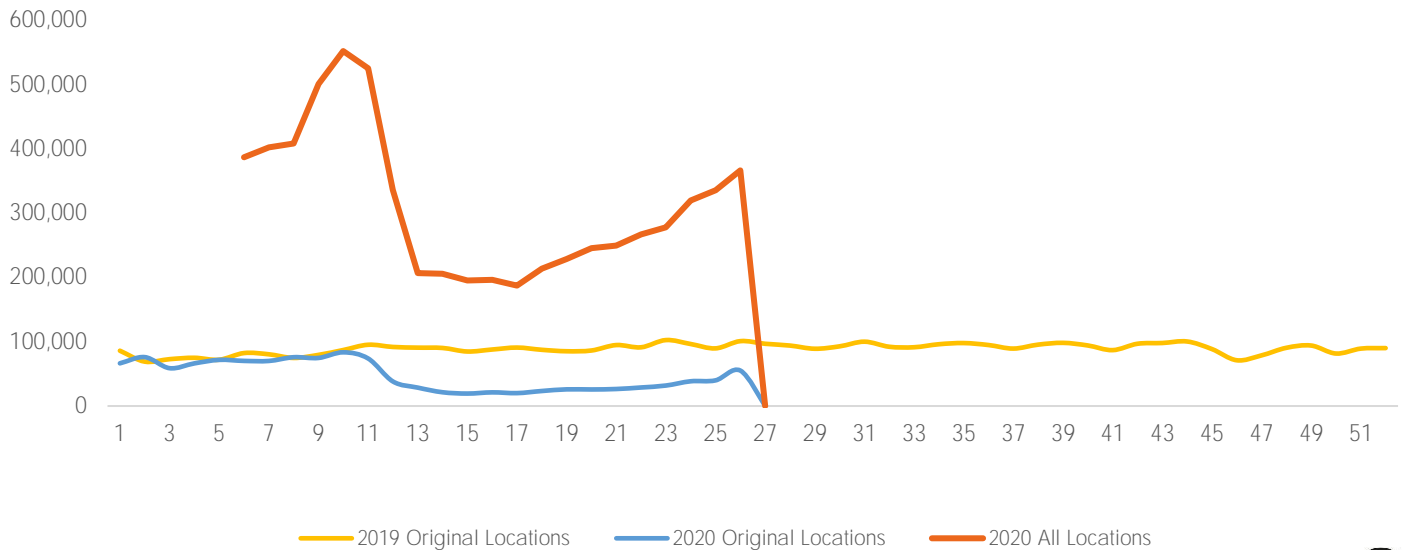

Long Term Trend by Week