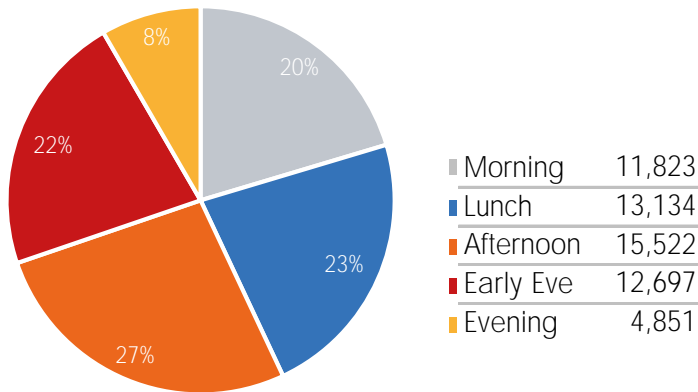

## Visitors by Day (All Locations)

## % Share of Visitors by Day

## Visitors by Day Part - Weekend

Morning	6,615
Lunch	10,144
Afternoon	12,852
Early Eve	11,178
Evening	5,228

## Visitors by Day Part - Weekday

Morning	11,823
Lunch	13,134
Afternoon	15,522
Early Eve	12,697
Evening	4,851

Day Parts are calculated using the following time periods:  
 Morning 06:00AM - 10:59AM  
 Lunch 11:00AM - 1:59PM  
 Afternoon 2:00PM - 4:59PM  
 Early Evening 5:00PM - 7:59PM  
 Evening 8:00PM - 11:59PM