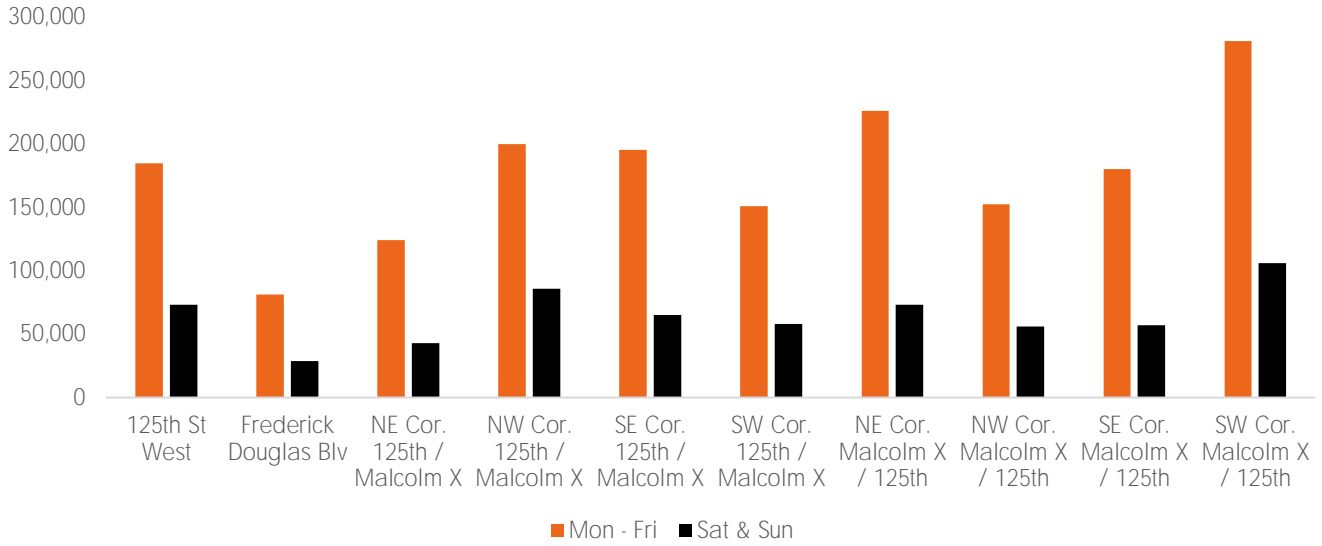

July 2020. 06 Jul 2020 - 02 Aug 2020
 Monthly Pedestrian Report
 125th St BID

Pedestrian Counts 7am - 7pm

	Mon - Fri	Sat & Sun
125th St West	184,923	73,073
Frederick Douglas Blv	81,327	28,635
NE Cor. 125th / Malcolm X	124,000	42,681
NW Cor. 125th / Malcolm X	199,782	85,722
SE Cor. 125th / Malcolm X	195,330	65,339
SW Cor. 125th / Malcolm X	150,727	58,081
NE Cor. Malcolm X / 125th	226,218	73,369
NW Cor. Malcolm X / 125th	152,310	56,171
SE Cor. Malcolm X / 125th	180,243	57,065
SW Cor. Malcolm X / 125th	281,186	105,988

Pedestrian Counts by Day Part

	7am-11am	11am-2pm	2pm-6pm	6pm-12am
125th St West	36,223	83,143	115,330	60,966
Frederick Douglas Blv	20,658	34,255	46,845	21,556
NE Cor. 125th / Malcolm X	36,383	48,251	66,723	35,883
NW Cor. 125th / Malcolm X	59,765	68,736	125,971	74,289
SE Cor. 125th / Malcolm X	54,766	59,499	121,362	78,887
SW Cor. 125th / Malcolm X	27,825	62,538	96,130	61,005
NE Cor. Malcolm X / 125th	68,768	80,453	116,271	105,626
NW Cor. Malcolm X / 125th	36,087	37,746	92,629	87,031
SE Cor. Malcolm X / 125th	60,221	70,955	86,143	73,813
SW Cor. Malcolm X / 125th	112,101	96,781	144,103	117,913