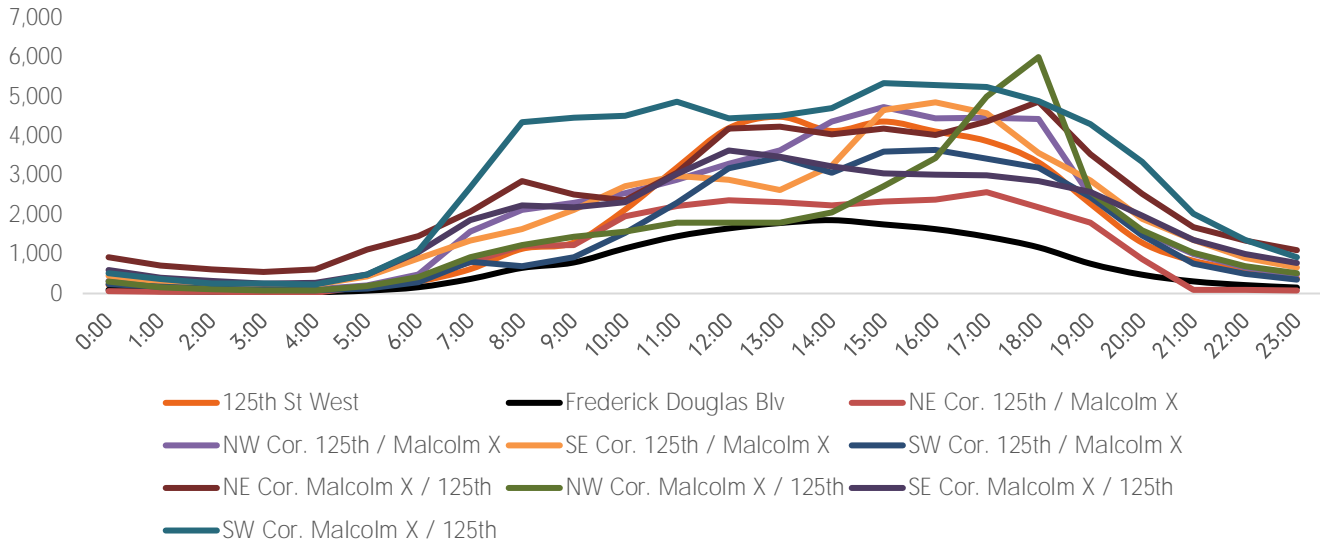

Average Pedestrian Counts by Hour

	125th St West	Frederick Douglas Blv	NE Cor. 125th / Malcolm X	NW Cor. 125th / Malcolm X	SE Cor. 125th / Malcolm X	SW Cor. 125th / Malcolm X	NE Cor. Malcolm X / 125th	NW Cor. Malcolm X / 125th	SE Cor. Malcolm X / 125th	SW Cor. Malcolm X / 125th
0:00	219	94	65	316	455	239	926	307	595	523
1:00	143	61	40	213	299	169	703	162	404	374
2:00	97	47	36	145	223	126	610	115	322	257
3:00	67	45	20	112	203	99	548	83	251	253
4:00	66	34	16	110	221	83	618	78	263	229
5:00	137	73	195	205	439	128	1,119	189	483	474
6:00	307	160	436	483	881	295	1,456	412	1,055	1,090
7:00	618	368	791	1,573	1,338	814	2,077	914	1,857	2,693
8:00	1,134	649	1,220	2,118	1,638	695	2,863	1,225	2,238	4,352
9:00	1,290	787	1,226	2,294	2,117	923	2,519	1,446	2,190	4,461
10:00	2,133	1,147	1,961	2,553	2,731	1,543	2,365	1,570	2,318	4,508
11:00	3,196	1,452	2,213	2,889	2,987	2,298	3,070	1,798	3,035	4,869
12:00	4,196	1,652	2,362	3,290	2,883	3,187	4,182	1,796	3,631	4,449
13:00	4,486	1,790	2,318	3,640	2,629	3,450	4,241	1,798	3,470	4,508
14:00	4,126	1,862	2,242	4,362	3,252	3,066	4,039	2,058	3,232	4,704
15:00	4,365	1,754	2,332	4,733	4,654	3,601	4,184	2,732	3,052	5,342
16:00	4,114	1,636	2,385	4,443	4,854	3,646	4,022	3,444	3,021	5,291
17:00	3,870	1,440	2,573	4,457	4,578	3,421	4,366	5,000	3,002	5,249
18:00	3,329	1,172	2,189	4,433	3,577	3,188	4,871	6,003	2,856	4,884
19:00	2,282	758	1,792	2,474	2,863	2,446	3,538	2,582	2,583	4,302
20:00	1,293	478	874	1,568	1,902	1,470	2,536	1,611	1,970	3,350
21:00	829	307	93	996	1,359	762	1,691	1,034	1,359	2,030
22:00	589	213	96	655	906	502	1,347	694	1,009	1,357
23:00	388	151	83	486	663	348	1,107	510	768