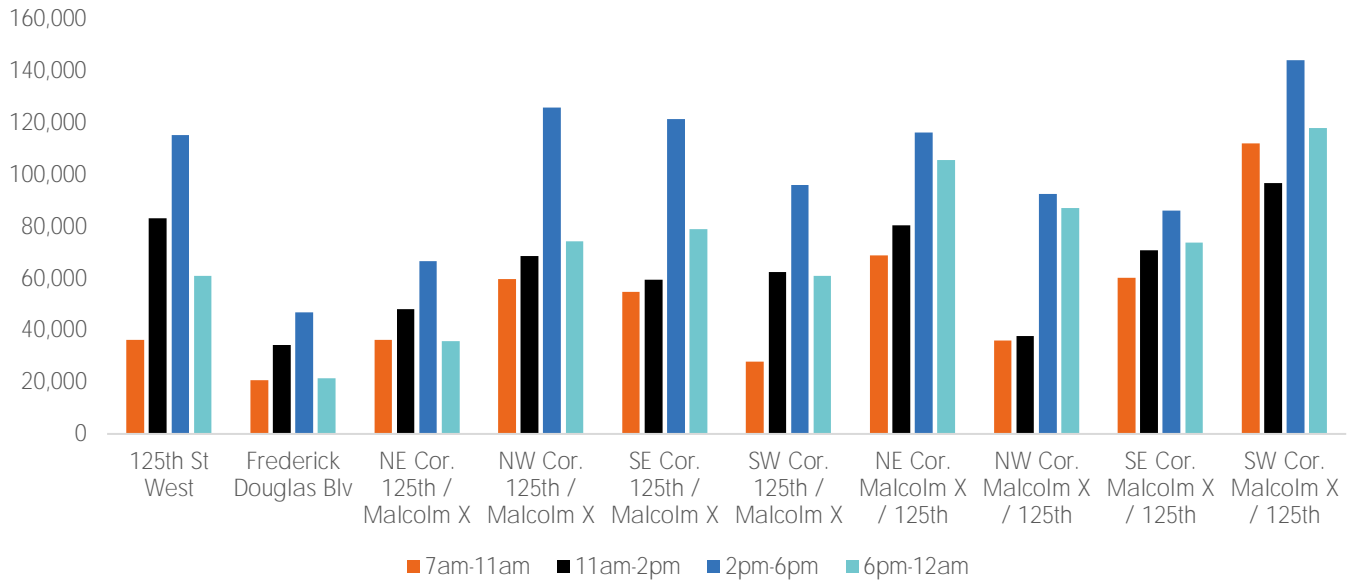

July 2020. 06 Jul 2020 - 02 Aug 2020
 Monthly Pedestrian Report
 125th St BID

Pedestrian Counts 7am - 7pm

	Mon - Fri	Sat & Sun
125th St West	184,923	73,073
Frederick Douglas Blv	81,327	28,635
NE Cor. 125th / Malcolm X	124,000	42,681
NW Cor. 125th / Malcolm X	199,782	85,722
SE Cor. 125th / Malcolm X	195,330	65,339
SW Cor. 125th / Malcolm X	150,727	58,081
NE Cor. Malcolm X / 125th	226,218	73,369
NW Cor. Malcolm X / 125th	152,310	56,171
SE Cor. Malcolm X / 125th	180,243	57,065
SW Cor. Malcolm X / 125th	281,186	105,988

Pedestrian Counts by Day Part

	7am-11am	11am-2pm	2pm-6pm	6pm-12am
125th St West	36,223	83,143	115,330	60,966
Frederick Douglas Blv	20,658	34,255	46,845	21,556
NE Cor. 125th / Malcolm X	36,383	48,251	66,723	35,883
NW Cor. 125th / Malcolm X	59,765	68,736	125,971	74,289
SE Cor. 125th / Malcolm X	54,766	59,499	121,362	78,887
SW Cor. 125th / Malcolm X	27,825	62,538	96,130	61,005
NE Cor. Malcolm X / 125th	68,768	80,453	116,271	105,626
NW Cor. Malcolm X / 125th	36,087	37,746	92,629	87,031
SE Cor. Malcolm X / 125th	60,221	70,955	86,143	73,813
SW Cor. Malcolm X / 125th	112,101	96,781	144,103	117,913