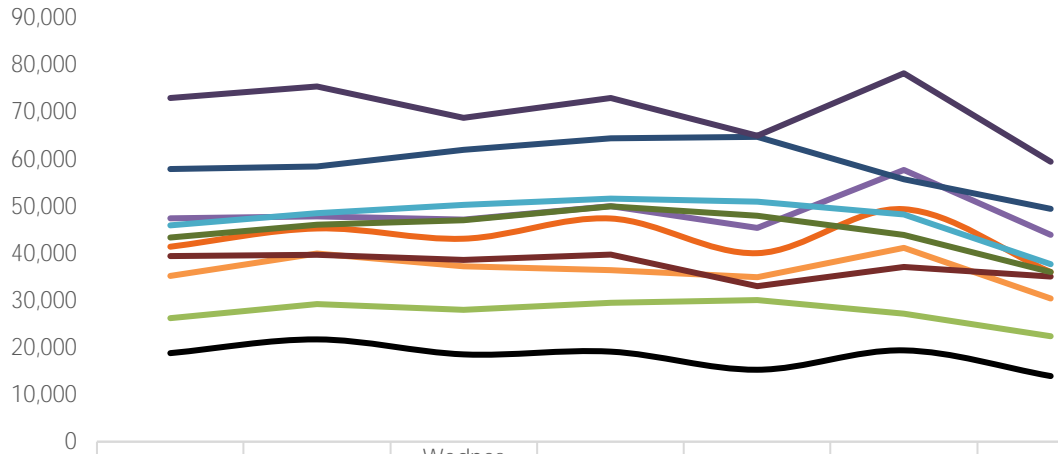

Pedestrian Counts by Weekday

	Monday	Tuesday	Wednesday	Thursday	Friday	Saturday	Sunday
125th St West	41,444	45,321	43,146	47,440	40,072	49,420	36,066
Frederick Douglas Blv	18,822	21,745	18,555	19,146	15,292	19,413	13,949
NE Cor. 125th / Malcolm X	26,243	29,269	28,062	29,590	30,105	27,214	22,415
NW Cor. 125th / Malcolm X	47,526	47,840	47,221	50,060	45,480	57,757	43,966
SE Cor. 125th / Malcolm X	45,964	48,603	50,353	51,671	50,983	48,251	37,731
SW Cor. 125th / Malcolm X	35,182	39,999	37,249	36,451	34,961	41,202	30,437
NE Cor. Malcolm X / 125th	57,983	58,533	62,003	64,417	64,798	55,757	49,490
NW Cor. Malcolm X / 125th	39,425	39,752	38,637	39,774	33,058	37,130	35,142
SE Cor. Malcolm X / 125th	43,368	46,166	47,114	50,025	48,050	43,953	36,065
SW Cor. Malcolm X / 125th	73,112	75,490	68,777	73,064	65,042	78,301	59,507