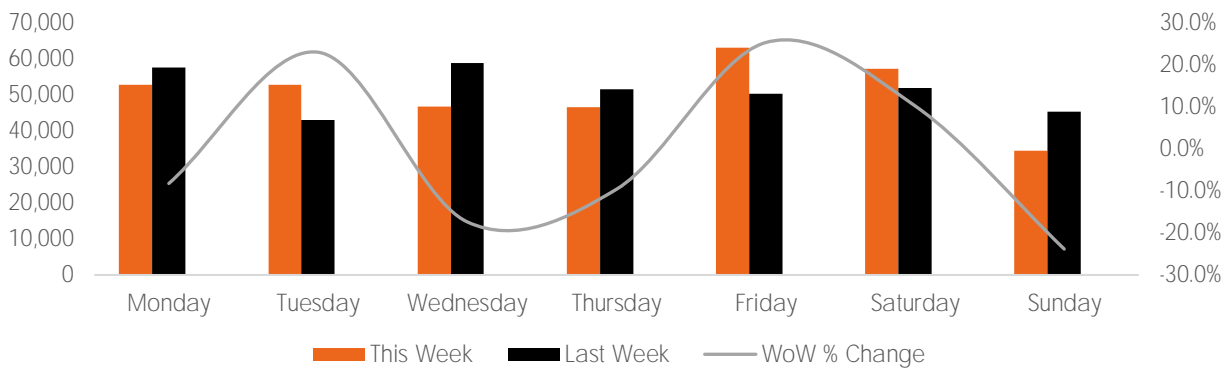

Visitors by Day (All Locations)