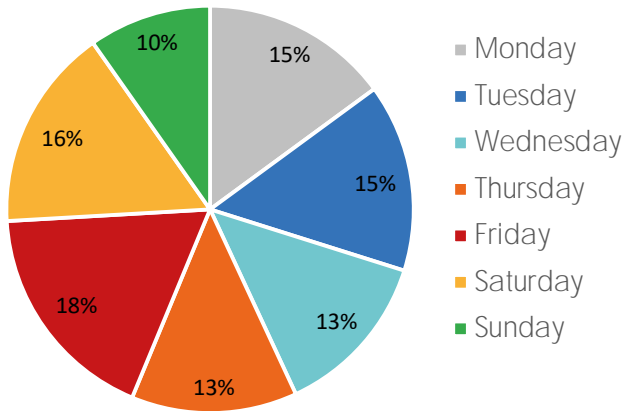

% Share of Visitors by Day