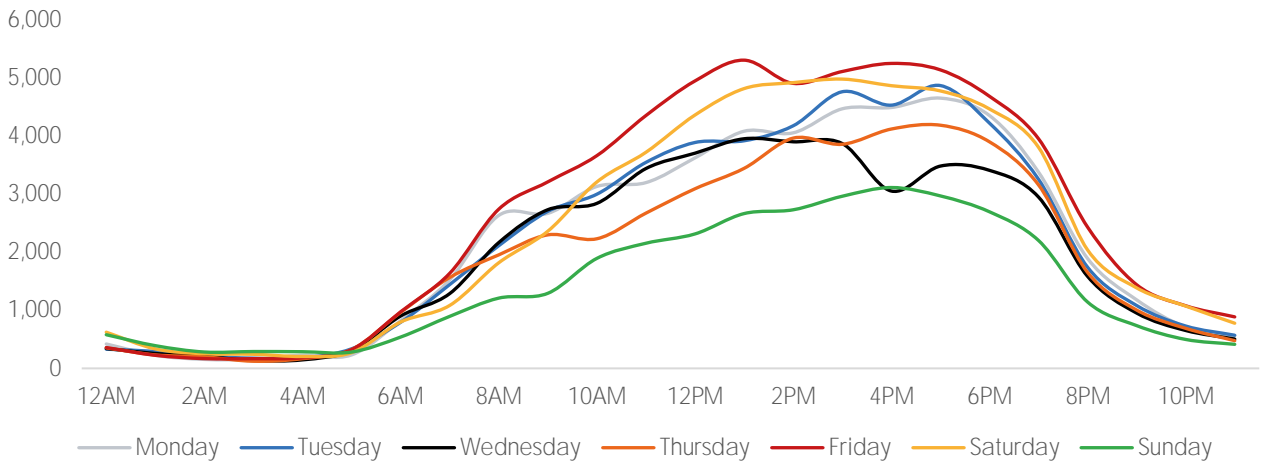

Visitors by Day (All Locations)

% Share of Visitors by Day

Visitors by Day Part - Weekend

Visitors by Day Part - Weekday

Day Parts are calculated using the following time periods:
 Morning 06:00AM - 10:59AM
 Lunch 11:00AM - 1:59PM
 Afternoon 2:00PM - 4:59PM
 Early Evening 5:00PM - 7:59PM
 Evening 8:00PM - 11:59PM

Long Term Trend by Week

Visitors by Hour

	Monday	Tuesday	Wednesday	Thursday	Friday	Saturday	Sunday
6:00	821	793	901	963	974	798	539
7:00	1,524	1,442	1,287	1,564	1,636	1,083	895
8:00	2,632	2,110	2,165	1,953	2,739	1,817	1,209
9:00	2,667	2,702	2,730	2,297	3,209	2,360	1,292
10:00	3,130	2,997	2,839	2,230	3,660	3,207	1,893
11:00	3,196	3,544	3,438	2,671	4,350	3,718	2,153
12:00	3,621	3,886	3,702	3,090	4,945	4,359	2,313
13:00	4,080	3,915	3,950	3,441	5,302	4,813	2,663
14:00	4,052	4,173	3,898	3,961	4,903	4,915	2,728
15:00	4,465	4,759	3,868	3,855	5,107	4,976	2,961
16:00	4,487	4,528	3,051	4,117	5,246	4,863	3,111
17:00	4,649	4,865	3,480	4,183	5,135	4,773	2,967
18:00	4,350	4,220	3,407	3,898	4,681	4,463	2,694
19:00	3,377	3,254	2,948	3,157	3,951	3,804	2,201
20:00	1,891	1,741	1,583	1,651	2,431	2,038	1,142
21:00	1,179	1,082	952	1,004	1,439	1,385	736
22:00	712	729	652	689	1,077	1,072	498
23:00	562	570	505	477	886	777	414