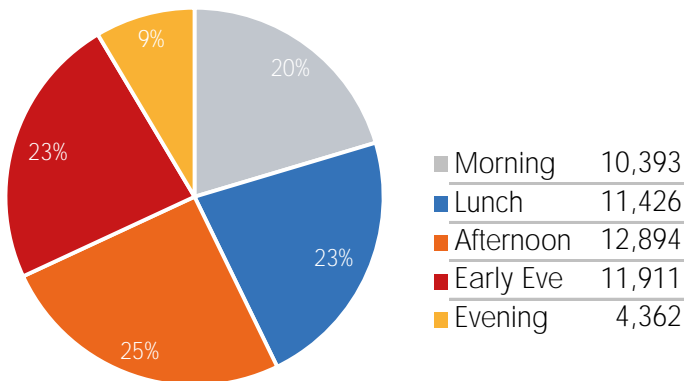

Footfall Report 125th St BID

Visitor Totals

	Current Week	Previous Week	WoW % Change
Total Visitors	353,759	358,422	-1.3%

Key Stats

Friday was the busiest day this week with a total of 63,094 visits. The busiest hour was at 1:00 PM on Friday with 5,302 visits. The busiest location was SW Cor. Of Malcolm X & 125th with a total of 70,492 visits.

Visitors by Day (All Locations)

% Share of Visitors by Day

Visitors by Day Part - Weekend

Visitors by Day Part - Weekday

Day Parts are calculated using the following time periods:
 Morning 06:00AM - 10:59AM
 Lunch 11:00AM - 1:59PM
 Afternoon 2:00PM - 4:59PM
 Early Evening 5:00PM - 7:59PM
 Evening 8:00PM - 11:59PM

Long Term Trend by Week

Visitors by Hour

	Monday	Tuesday	Wednesday	Thursday	Friday	Saturday	Sunday
6:00	821	793	901	963	974	798	539
7:00	1,524	1,442	1,287	1,564	1,636	1,083	895
8:00	2,632	2,110	2,165	1,953	2,739	1,817	1,209
9:00	2,667	2,702	2,730	2,297	3,209	2,360	1,292
10:00	3,130	2,997	2,839	2,230	3,660	3,207	1,893
11:00	3,196	3,544	3,438	2,671	4,350	3,718	2,153
12:00	3,621	3,886	3,702	3,090	4,945	4,359	2,313
13:00	4,080	3,915	3,950	3,441	5,302	4,813	2,663
14:00	4,052	4,173	3,898	3,961	4,903	4,915	2,728
15:00	4,465	4,759	3,868	3,855	5,107	4,976	2,961
16:00	4,487	4,528	3,051	4,117	5,246	4,863	3,111
17:00	4,649	4,865	3,480	4,183	5,135	4,773	2,967
18:00	4,350	4,220	3,407	3,898	4,681	4,463	2,694
19:00	3,377	3,254	2,948	3,157	3,951	3,804	2,201
20:00	1,891	1,741	1,583	1,651	2,431	2,038	1,142
21:00	1,179	1,082	952	1,004	1,439	1,385	736
22:00	712	729	652	689	1,077	1,072	498
23:00	562	570	505	477	886	777	414