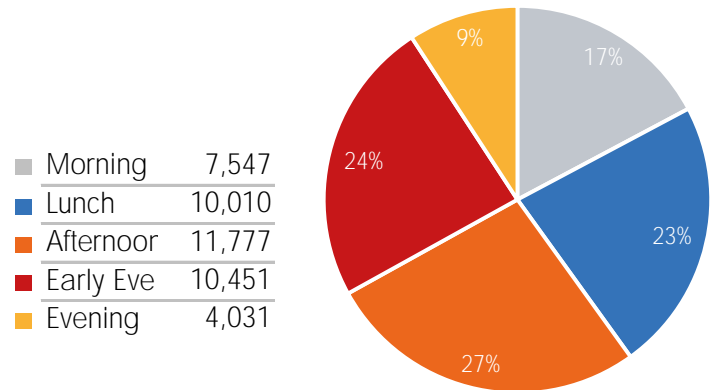

Footfall Report 125th St BID

Visitor Totals

	Current Week	Previous Week	WoW % Change
Total Visitors	353,759	358,422	-1.3%

Key Stats

Friday was the busiest day this week with a total of 63,094 visits. The busiest hour was at 1:00 PM on Friday with 5,302 visits. The busiest location was SW Cor. Of Malcolm X & 125th with a total of 70,492 visits.

Visitors by Day (Original Locations)

	Monday	Tuesday	Wednesday	Thursday	Friday	Saturday	Sunday	Total
Current Week	6,535	6,519	6,056	5,130	9,483	8,371	4,297	46,391
Previous Week	8,653	6,327	7,354	5,694	4,099	5,334	5,161	42,622
Previous Year	12,924	11,324	11,824	14,159	13,677	15,905	11,674	91,487
% Change WoW	-24.5%	3.0%	-17.4%	-9.9%	131.3%	56.9%	-16.7%	8.8%
% Change YoY	-49.4%	-42.4%	-48.8%	-63.8%	-30.7%	-47.4%	-63.2%	-49.3%

Weather (High/Low F)

	Monday	Tuesday	Wednesday	Thursday	Friday	Saturday	Sunday
This Week	66 / 59	66 / 55	66 / 54	72 / 57	82 / 59	79 / 61	79 / 61
Last Week	70 / 57	66 / 57	63 / 55	70 / 55	68 / 55	70 / 55	68 / 55

Visitors by Day (All Locations)

% Share of Visitors by Day

Visitors by Day Part - Weekend

Visitors by Day Part - Weekday

Day Parts are calculated using the following time periods:
 Morning 06:00AM - 10:59AM
 Lunch 11:00AM - 1:59PM
 Afternoon 2:00PM - 4:59PM
 Early Evening 5:00PM - 7:59PM
 Evening 8:00PM - 11:59PM