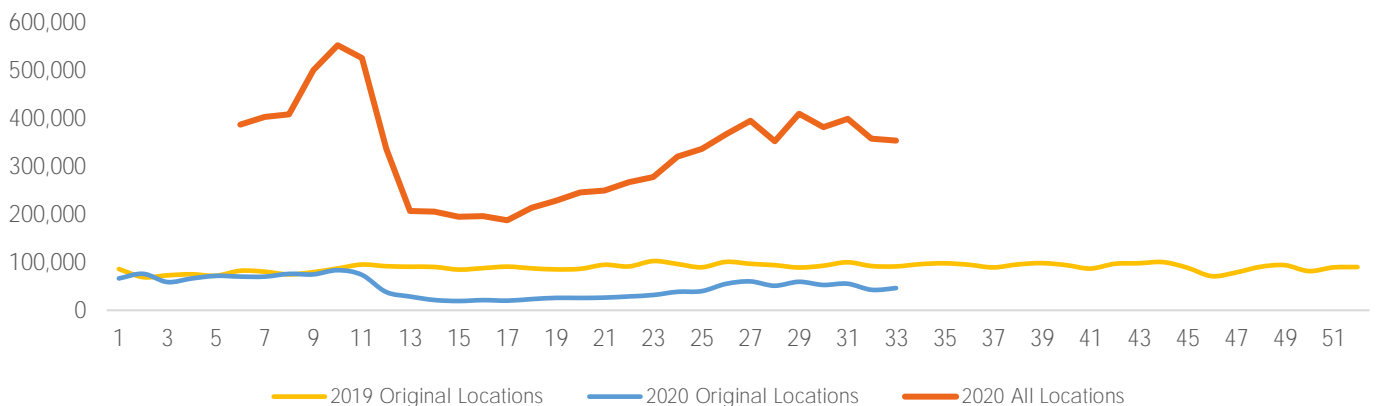

Footfall Report 125th St BID

Visitor Totals

	Current Week	Previous Week	WoW % Change
Total Visitors	353,759	358,422	-1.3%

Key Stats

Friday was the busiest day this week with a total of 63,094 visits. The busiest hour was at 1:00 PM on Friday with 5,302 visits. The busiest location was SW Cor. Of Malcolm X & 125th with a total of 70,492 visits.

Visitors by Day (All Locations)

% Share of Visitors by Day

Visitors by Day Part - Weekend

Visitors by Day Part - Weekday

Day Parts are calculated using the following time periods:
 Morning 06:00AM - 10:59AM
 Lunch 11:00AM - 1:59PM
 Afternoon 2:00PM - 4:59PM
 Early Evening 5:00PM - 7:59PM
 Evening 8:00PM - 11:59PM

Long Term Trend by Week

Visitors by Hour

	Monday	Tuesday	Wednesday	Thursday	Friday	Saturday	Sunday
6:00	821	793	901	963	974	798	539
7:00	1,524	1,442	1,287	1,564	1,636	1,083	895
8:00	2,632	2,110	2,165	1,953	2,739	1,817	1,209
9:00	2,667	2,702	2,730	2,297	3,209	2,360	1,292
10:00	3,130	2,997	2,839	2,230	3,660	3,207	1,893
11:00	3,196	3,544	3,438	2,671	4,350	3,718	2,153
12:00	3,621	3,886	3,702	3,090	4,945	4,359	2,313
13:00	4,080	3,915	3,950	3,441	5,302	4,813	2,663
14:00	4,052	4,173	3,898	3,961	4,903	4,915	2,728
15:00	4,465	4,759	3,868	3,855	5,107	4,976	2,961
16:00	4,487	4,528	3,051	4,117	5,246	4,863	3,111
17:00	4,649	4,865	3,480	4,183	5,135	4,773	2,967
18:00	4,350	4,220	3,407	3,898	4,681	4,463	2,694
19:00	3,377	3,254	2,948	3,157	3,951	3,804	2,201
20:00	1,891	1,741	1,583	1,651	2,431	2,038	1,142
21:00	1,179	1,082	952	1,004	1,439	1,385	736
22:00	712	729	652	689	1,077	1,072	498
23:00	562	570	505	477	886	777	414