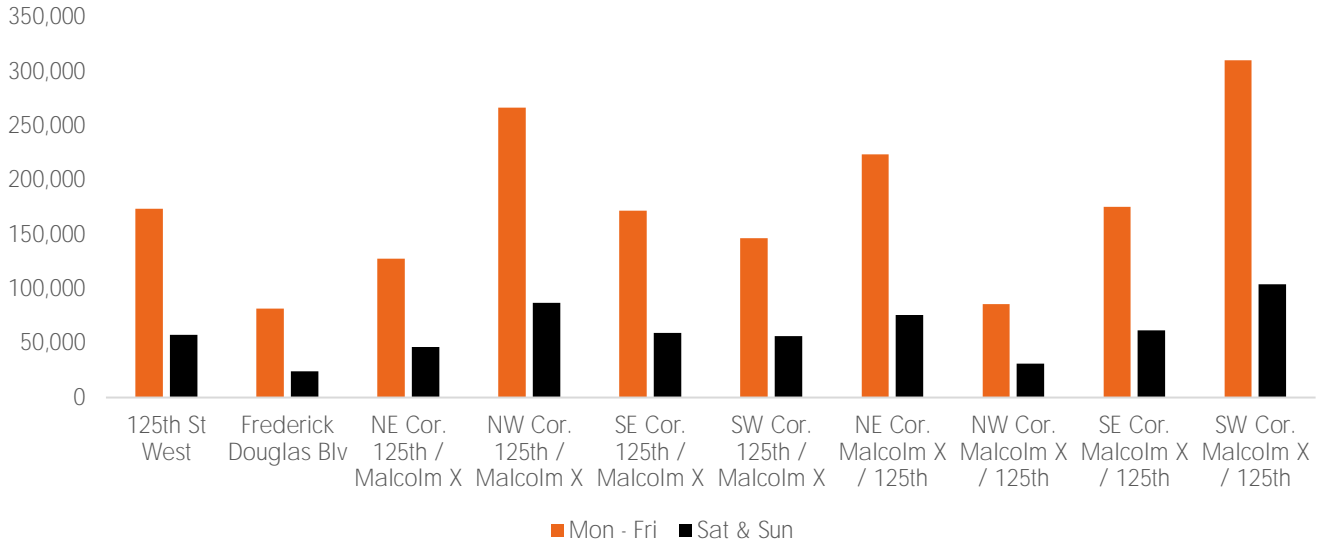

August 2020. 03 Aug 2020 - 30 Aug 2020  
 Monthly Pedestrian Report  
 125th St BID

Pedestrian Counts 7am - 7pm

	Mon - Fri	Sat & Sun
125th St West	173,715	57,857
Frederick Douglas Blv	81,690	24,361
NE Cor. 125th / Malcolm X	127,946	46,300
NW Cor. 125th / Malcolm X	266,621	87,212
SE Cor. 125th / Malcolm X	172,158	59,678
SW Cor. 125th / Malcolm X	146,928	56,300
NE Cor. Malcolm X / 125th	223,664	75,946
NW Cor. Malcolm X / 125th	86,095	31,363
SE Cor. Malcolm X / 125th	175,770	61,573
SW Cor. Malcolm X / 125th	310,473	104,121

## Pedestrian Counts by Day Part

	7am-11am	11am-2pm	2pm-6pm	6pm-12am
125th St West	30,725	79,011	101,261	52,152
Frederick Douglas Blv	21,305	34,386	42,765	20,663
NE Cor. 125th / Malcolm X	38,394	50,769	70,176	32,824
NW Cor. 125th / Malcolm X	65,951	91,976	164,240	86,004
SE Cor. 125th / Malcolm X	49,726	43,560	115,007	64,764
SW Cor. 125th / Malcolm X	27,056	62,602	92,613	57,686
NE Cor. Malcolm X / 125th	67,251	75,434	121,814	105,371
NW Cor. Malcolm X / 125th	25,752	24,677	50,625	39,290
SE Cor. Malcolm X / 125th	55,956	67,327	92,540	68,294
SW Cor. Malcolm X / 125th	114,653	106,552	156,301	117,827