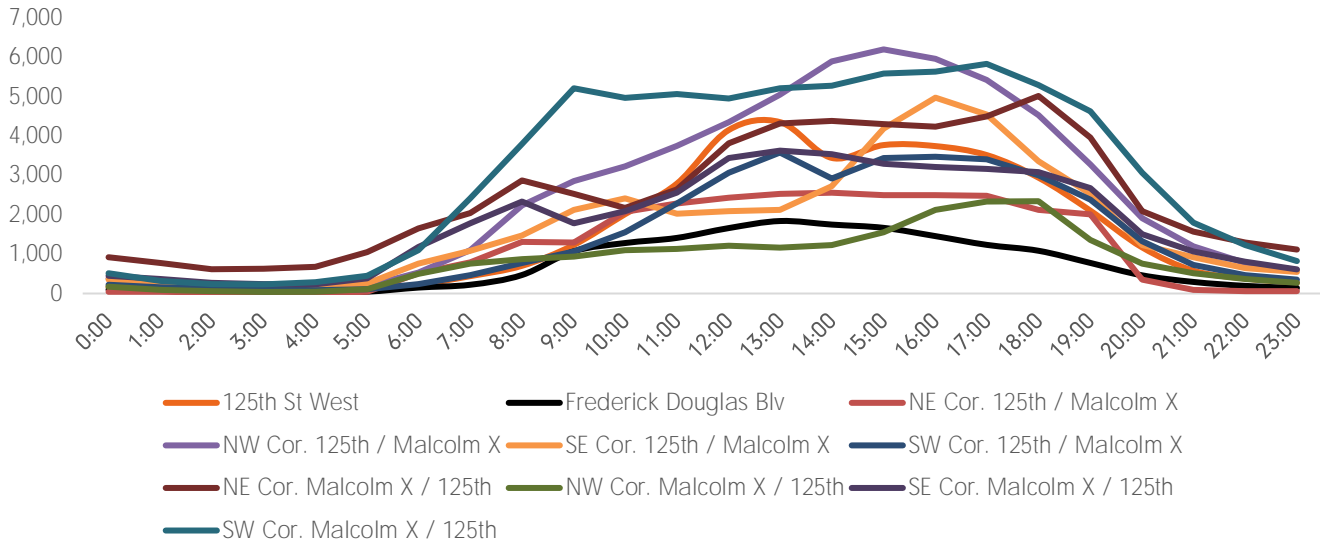

Average Pedestrian Counts by Hour

	125th St West	Frederick Douglas Blv	NE Cor. 125th / Malcolm X	NW Cor. 125th / Malcolm X	SE Cor. 125th / Malcolm X	SW Cor. 125th / Malcolm X	NE Cor. Malcolm X / 125th	NW Cor. Malcolm X / 125th	SE Cor. Malcolm X / 125th	SW Cor. Malcolm X / 125th
0:00	167	99	50	390	355	230	914	180	443	514
1:00	98	67	36	224	234	154	772	86	375	326
2:00	64	47	20	156	171	118	616	59	264	242
3:00	52	34	9	114	156	104	632	40	242	232
4:00	51	31	4	123	145	85	672	51	234	284
5:00	83	46	51	191	262	112	1,047	105	390	445
6:00	222	152	514	524	754	243	1,656	507	1,178	1,107
7:00	441	223	785	1,094	1,087	465	2,043	753	1,787	2,415
8:00	702	469	1,318	2,240	1,477	777	2,877	875	2,336	3,792
9:00	1,229	1,070	1,301	2,860	2,127	1,063	2,523	944	1,786	5,211
10:00	2,017	1,282	2,082	3,228	2,413	1,561	2,164	1,106	2,085	4,961
11:00	2,790	1,412	2,284	3,741	2,019	2,293	2,646	1,139	2,559	5,061
12:00	4,148	1,660	2,433	4,344	2,087	3,071	3,808	1,214	3,432	4,953
13:00	4,349	1,840	2,536	5,054	2,117	3,579	4,322	1,172	3,627	5,207
14:00	3,441	1,750	2,560	5,892	2,730	2,916	4,377	1,223	3,541	5,280
15:00	3,769	1,667	2,491	6,197	4,183	3,442	4,305	1,550	3,300	5,578
16:00	3,743	1,458	2,490	5,959	4,972	3,473	4,228	2,121	3,210	5,640
17:00	3,513	1,235	2,484	5,414	4,544	3,399	4,492	2,338	3,169	5,830
18:00	2,939	1,085	2,130	4,524	3,363	2,994	5,016	2,343	3,074	5,298
19:00	2,105	777	2,004	3,269	2,535	2,375	3,957	1,359	2,672	4,626
20:00	1,174	463	356	1,920	1,222	1,327	2,093	752	1,511	3,063
21:00	578	293	86	1,193	926	723	1,578	516	1,073	1,794
22:00	381	194	53	782	652	473	1,298	368	807	1,226
23:00	273	141	61	598	552	349	1,112	274	620