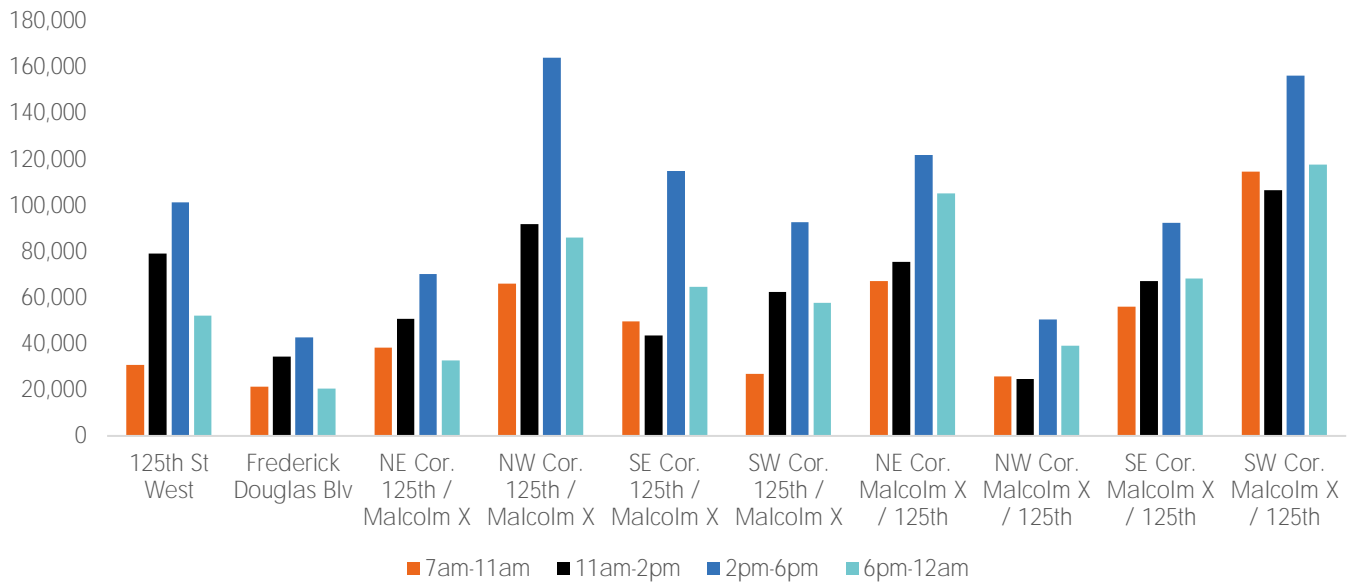

August 2020. 03 Aug 2020 - 30 Aug 2020  
 Monthly Pedestrian Report  
 125th St BID

Pedestrian Counts 7am - 7pm

	Mon - Fri	Sat & Sun
125th St West	173,715	57,857
Frederick Douglas Blv	81,690	24,361
NE Cor. 125th / Malcolm X	127,946	46,300
NW Cor. 125th / Malcolm X	266,621	87,212
SE Cor. 125th / Malcolm X	172,158	59,678
SW Cor. 125th / Malcolm X	146,928	56,300
NE Cor. Malcolm X / 125th	223,664	75,946
NW Cor. Malcolm X / 125th	86,095	31,363
SE Cor. Malcolm X / 125th	175,770	61,573
SW Cor. Malcolm X / 125th	310,473	104,121

## Pedestrian Counts by Day Part

	7am-11am	11am-2pm	2pm-6pm	6pm-12am
125th St West	30,725	79,011	101,261	52,152
Frederick Douglas Blv	21,305	34,386	42,765	20,663
NE Cor. 125th / Malcolm X	38,394	50,769	70,176	32,824
NW Cor. 125th / Malcolm X	65,951	91,976	164,240	86,004
SE Cor. 125th / Malcolm X	49,726	43,560	115,007	64,764
SW Cor. 125th / Malcolm X	27,056	62,602	92,613	57,686
NE Cor. Malcolm X / 125th	67,251	75,434	121,814	105,371
NW Cor. Malcolm X / 125th	25,752	24,677	50,625	39,290
SE Cor. Malcolm X / 125th	55,956	67,327	92,540	68,294
SW Cor. Malcolm X / 125th	114,653	106,552	156,301	117,827