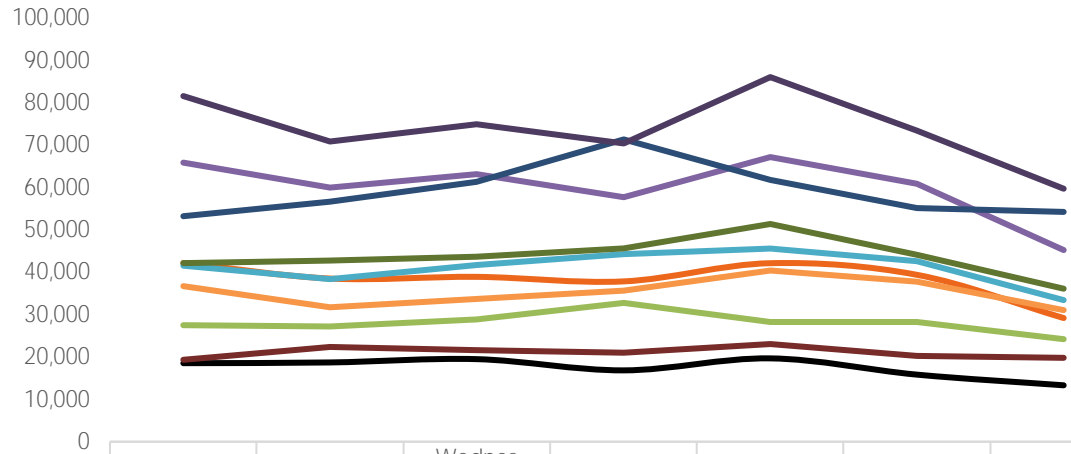

Pedestrian Counts by Weekday

	Monday	Tuesday	Wednesday	Thursday	Friday	Saturday	Sunday
125th St West	42,215	38,529	38,932	37,856	42,158	39,412	29,204
Frederick Douglas Blv	18,548	18,716	19,497	16,847	19,682	15,841	13,318
NE Cor. 125th / Malcolm X	27,448	27,155	28,884	32,783	28,216	28,242	24,214
NW Cor. 125th / Malcolm X	65,913	59,964	63,125	57,781	67,214	60,975	45,258
SE Cor. 125th / Malcolm X	41,550	38,325	41,682	44,326	45,613	42,655	33,441
SW Cor. 125th / Malcolm X	36,767	31,810	33,731	35,634	40,427	37,829	31,076
NE Cor. Malcolm X / 125th	53,256	56,750	61,400	71,389	61,857	55,181	54,199
NW Cor. Malcolm X / 125th	19,350	22,397	21,637	21,030	23,062	20,233	19,831
SE Cor. Malcolm X / 125th	42,105	42,804	43,733	45,689	51,417	44,124	36,128
SW Cor. Malcolm X / 125th	81,588	70,954	75,044	70,477	86,108	73,473	59,744