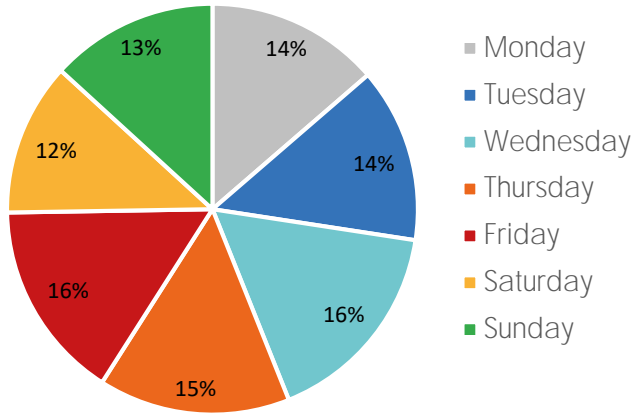

Week 35 2020. 24 Aug 2020 to 30 Aug 2020

Footfall Report 125th St BID

Visitor Totals

	Current Week	Previous Week	WoW % Change
Total Visitors	389,182	393,857	-1.2%

Key Stats

Wednesday was the busiest day this week with a total of 64,281 visits. The busiest hour was at 3:00 PM on Wednesday with 5,624 visits. The busiest location was SW Cor. Of Malcolm X & 125th with a total of 73,158 visits.

Note: Original Locations include 125th St and Frederick Douglas Blvd: NE.

Visitors by Day (All Locations)

	Monday	Tuesday	Wednesday	Thursday	Friday	Saturday	Sunday	Total
Current Week	53,172	53,538	64,281	58,754	61,147	46,885	51,405	389,182
Previous Week	56,410	58,524	47,991	64,112	63,215	57,407	46,198	393,857
Change WoW	-3,238	-4,986	16,290	-5,358	-2,068	-10,522	5,207	-4,675
% Change WoW	-5.7%	-8.5%	17.4%	-8.4%	-3.3%	-18.3%	11.3%	-1.2%

Visitors by Day (Original Locations)

	Monday	Tuesday	Wednesday	Thursday	Friday	Saturday	Sunday	Total
Current Week	7,211	7,507	9,224	8,054	8,165	5,857	5,942	51,960
Previous Week	8,657	8,912	6,188	8,898	8,871	8,412	5,974	55,912
Previous Year	13,791	12,793	10,452	14,560	17,410	15,173	13,834	98,013
% Change WoW	-16.7%	-15.8%	17.4%	-9.5%	-8.0%	-30.4%	-0.5%	-7.1%
% Change YoY	-47.7%	-41.3%	11.7%	-44.7%	-53.1%	-61.4%	-57.0%	-47.0%

Visitors by Day (All Locations)

% Share of Visitors by Day

Visitors by Day Part - Weekend

Morning	7,817
Lunch	10,666
Afternoon	13,214
Early Eve	11,062
Evening	4,330

Visitors by Day Part - Weekday

Morning	11,261
Lunch	13,399
Afternoon	15,429
Early Eve	12,138
Evening	4,262