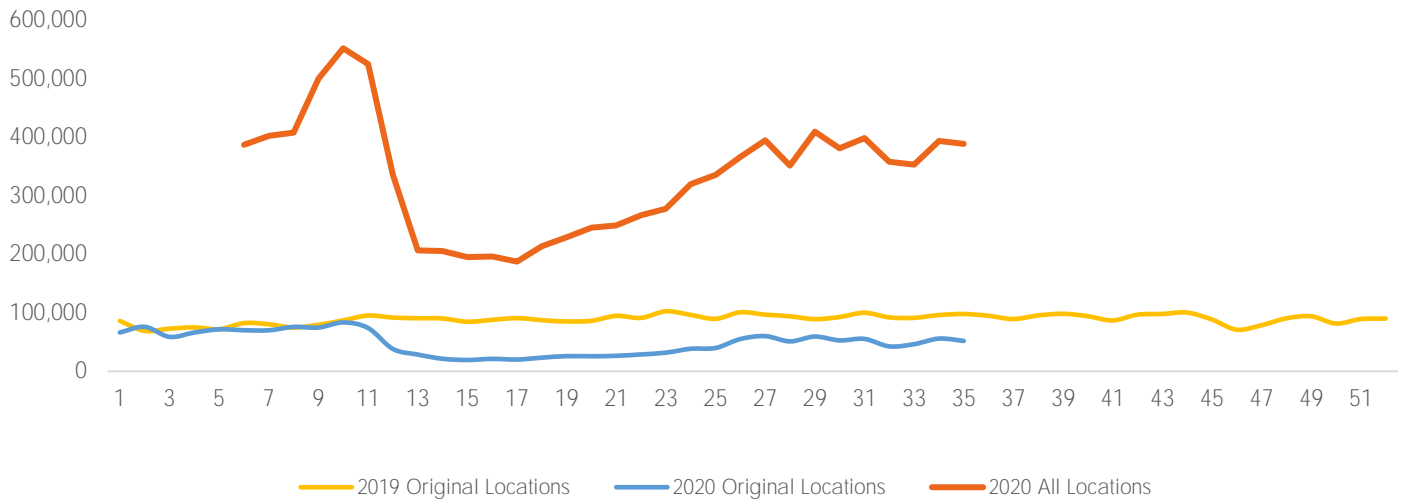

Week 35 2020. 24 Aug 2020 to 30 Aug 2020

Footfall Report 125th St BID

Visitor Totals

	Current Week	Previous Week	WoW % Change
Total Visitors	389,182	393,857	-1.2%

Key Stats

Wednesday was the busiest day this week with a total of 64,281 visits. The busiest hour was at 3:00 PM on Wednesday with 5,624 visits. The busiest location was SW Cor. Of Malcolm X & 125th with a total of 73,158 visits.

Note: Original Locations include 125th St and Frederick Douglas Blvd: NE.

Visitors by Day (All Locations)

	Monday	Tuesday	Wednesday	Thursday	Friday	Saturday	Sunday	Total
Current Week	53,172	53,538	64,281	58,754	61,147	46,885	51,405	389,182
Previous Week	56,410	58,524	47,991	64,112	63,215	57,407	46,198	393,857
Change WoW	-3,238	-4,986	16,290	-5,358	-2,068	-10,522	5,207	-4,675
% Change WoW	-5.7%	-8.5%	17.4%	-8.4%	-3.3%	-18.3%	11.3%	-1.2%

Visitors by Day (All Locations)

% Share of Visitors by Day

Visitors by Day Part - Weekend

Morning	7,817
Lunch	10,666
Afternoon	13,214
Early Eve	11,062
Evening	4,330

Visitors by Day Part - Weekday

Morning	11,261
Lunch	13,399
Afternoon	15,429
Early Eve	12,138
Evening	4,262

Day Parts are calculated using the following time periods:
 Morning 06:00AM - 10:59AM
 Lunch 11:00AM - 1:59PM
 Afternoon 2:00PM - 4:59PM
 Early Evening 5:00PM - 7:59PM
 Evening 8:00PM - 11:59PM

Long Term Trend by Week