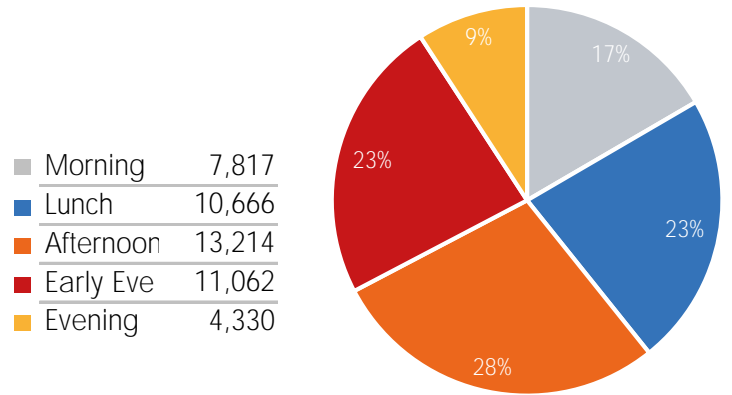

Week 35 2020. 24 Aug 2020 to 30 Aug 2020

Footfall Report 125th St BID

Visitor Totals

	Current Week	Previous Week	WoW % Change
Total Visitors	389,182	393,857	-1.2%

Key Stats

Wednesday was the busiest day this week with a total of 64,281 visits. The busiest hour was at 3:00 PM on Wednesday with 5,624 visits. The busiest location was SW Cor. Of Malcolm X & 125th with a total of 73,158 visits.

Note: Original Locations include 125th St and Frederick Douglas Blvd: NE.

Visitors by Day (All Locations)

	Monday	Tuesday	Wednesday	Thursday	Friday	Saturday	Sunday	Total
Current Week	53,172	53,538	64,281	58,754	61,147	46,885	51,405	389,182
Previous Week	56,410	58,524	47,991	64,112	63,215	57,407	46,198	393,857
Change WoW	-3,238	-4,986	16,290	-5,358	-2,068	-10,522	5,207	-4,675
% Change WoW	-5.7%	-8.5%	17.4%	-8.4%	-3.3%	-18.3%	11.3%	-1.2%

Visitors by Day (Original Locations)

	Monday	Tuesday	Wednesday	Thursday	Friday	Saturday	Sunday	Total
Current Week	7,211	7,507	9,224	8,054	8,165	5,857	5,942	51,960
Previous Week	8,657	8,912	6,188	8,898	8,871	8,412	5,974	55,912
Previous Year	13,791	12,793	10,452	14,560	17,410	15,173	13,834	98,013
% Change WoW	-16.7%	-15.8%	17.4%	-9.5%	-8.0%	-30.4%	-0.5%	-7.1%
% Change YoY	-47.7%	-41.3%	11.7%	-44.7%	-53.1%	-61.4%	-57.0%	-47.0%

Visitors by Day (All Locations)

% Share of Visitors by Day

Visitors by Day Part - Weekend

Morning	7,817
Lunch	10,666
Afternoon	13,214
Early Eve	11,062
Evening	4,330

Visitors by Day Part - Weekday

Morning	11,261
Lunch	13,399
Afternoon	15,429
Early Eve	12,138
Evening	4,262