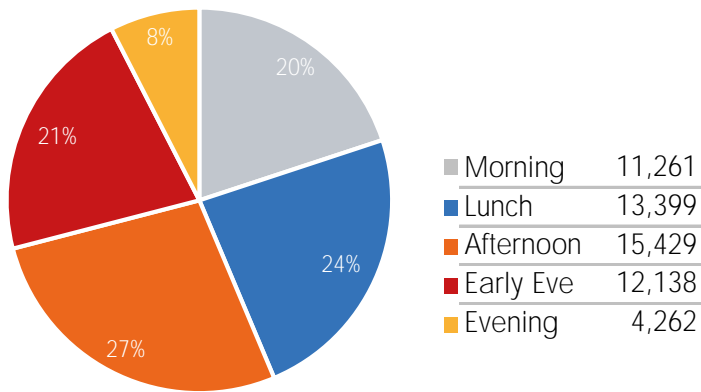

Week 35 2020. 24 Aug 2020 to 30 Aug 2020

Footfall Report 125th St BID

Visitor Totals

	Current Week	Previous Week	WoW % Change
Total Visitors	389,182	393,857	-1.2%

Key Stats

Wednesday was the busiest day this week with a total of 64,281 visits. The busiest hour was at 3:00 PM on Wednesday with 5,624 visits. The busiest location was SW Cor. Of Malcolm X & 125th with a total of 73,158 visits.

Visitors by Day (Original Locations)

	Monday	Tuesday	Wednesday	Thursday	Friday	Saturday	Sunday	Total
Current Week	7,211	7,507	9,224	8,054	8,165	5,857	5,942	51,960
Previous Week	8,657	8,912	6,188	8,898	8,871	8,412	5,974	55,912
Previous Year	13,791	12,793	10,452	14,560	17,410	15,173	13,834	98,013
% Change WoW	-16.7%	-15.8%	17.4%	-9.5%	-8.0%	-30.4%	-0.5%	-7.1%
% Change YoY	-47.7%	-41.3%	11.7%	-44.7%	-53.1%	-61.4%	-57.0%	-47.0%

Visitors by Day (All Locations)

% Share of Visitors by Day

Visitors by Day Part - Weekend

Morning	7,817
Lunch	10,666
Afternoon	13,214
Early Eve	11,062
Evening	4,330

Visitors by Day Part - Weekday

Morning	11,261
Lunch	13,399
Afternoon	15,429
Early Eve	12,138
Evening	4,262

Day Parts are calculated using the following time periods:
 Morning 06:00AM - 10:59AM
 Lunch 11:00AM - 1:59PM
 Afternoon 2:00PM - 4:59PM
 Early Evening 5:00PM - 7:59PM
 Evening 8:00PM - 11:59PM

Long Term Trend by Week