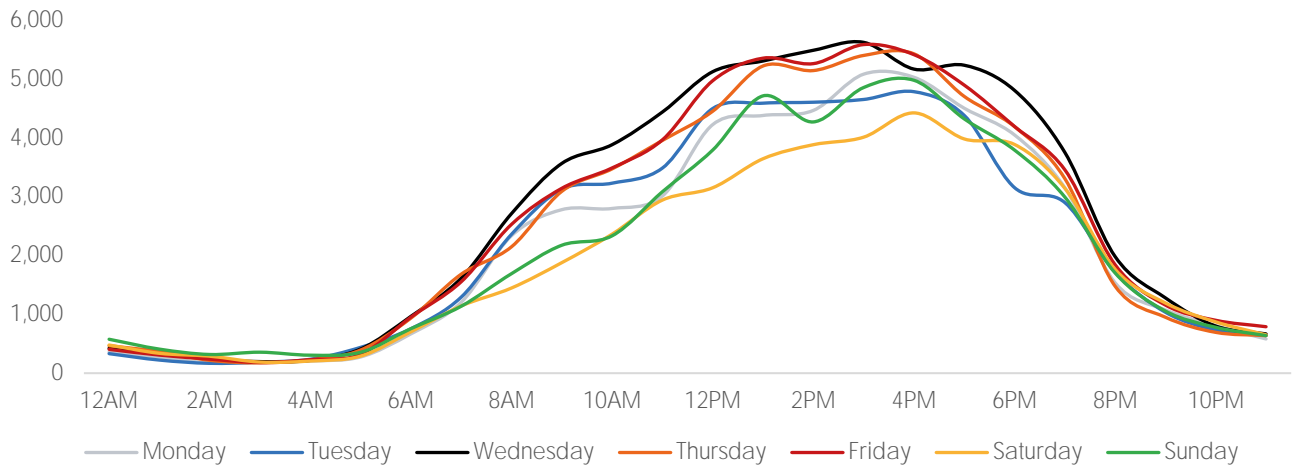

Week 35 2020. 24 Aug 2020 to 30 Aug 2020

Footfall Report 125th St BID

Visitor Totals

	Current Week	Previous Week	WoW % Change
Total Visitors	389,182	393,857	-1.2%

Key Stats

Wednesday was the busiest day this week with a total of 64,281 visits. The busiest hour was at 3:00 PM on Wednesday with 5,624 visits. The busiest location was SW Cor. Of Malcolm X & 125th with a total of 73,158 visits.

Visitors by Day (All Locations)

% Share of Visitors by Day

Visitors by Day Part - Weekend

Morning	7,817
Lunch	10,666
Afternoon	13,214
Early Eve	11,062
Evening	4,330

Visitors by Day Part - Weekday

Morning	11,261
Lunch	13,399
Afternoon	15,429
Early Eve	12,138
Evening	4,262

Day Parts are calculated using the following time periods:
 Morning 06:00AM - 10:59AM
 Lunch 11:00AM - 1:59PM
 Afternoon 2:00PM - 4:59PM
 Early Evening 5:00PM - 7:59PM
 Evening 8:00PM - 11:59PM

Long Term Trend by Week

Visitors by Hour

	Monday	Tuesday	Wednesday	Thursday	Friday	Saturday	Sunday
6:00	669	756	966	936	953	704	757
7:00	1,205	1,293	1,616	1,683	1,554	1,143	1,138
8:00	2,337	2,361	2,713	2,149	2,530	1,448	1,692
9:00	2,780	3,128	3,566	3,091	3,143	1,879	2,175
10:00	2,800	3,230	3,884	3,473	3,489	2,363	2,335
11:00	3,012	3,487	4,440	3,957	3,967	2,943	3,085
12:00	4,226	4,499	5,125	4,453	4,972	3,152	3,793
13:00	4,381	4,590	5,307	5,222	5,355	3,645	4,714
14:00	4,467	4,606	5,489	5,144	5,262	3,884	4,271
15:00	5,083	4,653	5,624	5,401	5,586	4,012	4,856
16:00	5,030	4,785	5,169	5,429	5,415	4,425	4,979
17:00	4,504	4,382	5,235	4,705	4,897	3,982	4,323
18:00	4,050	3,154	4,808	4,191	4,194	3,888	3,793
19:00	3,152	2,900	3,753	3,308	3,458	3,143	2,994
20:00	1,536	1,716	1,982	1,478	1,843	1,765	1,703
21:00	1,076	1,036	1,280	951	1,158	1,193	1,056
22:00	805	735	801	694	899	872	780
23:00	582	641	668	639	790	652	639