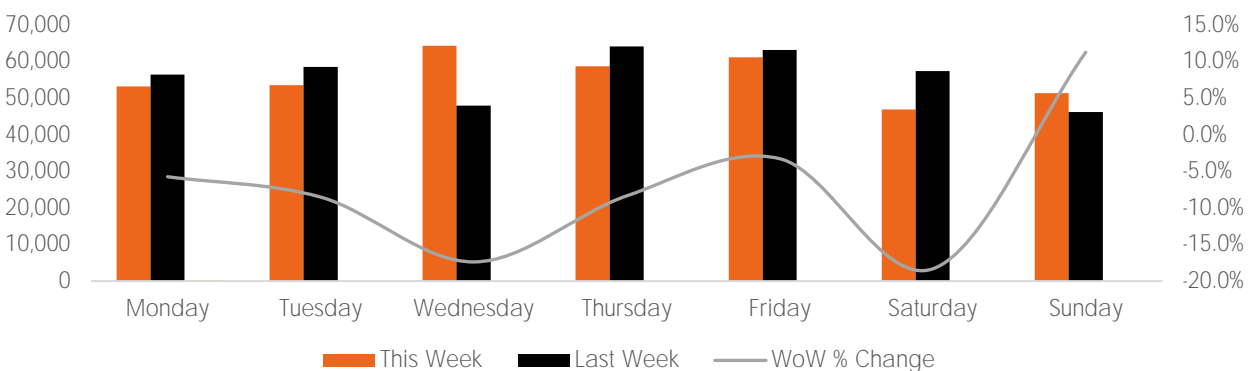

Visitors by Day (All Locations)