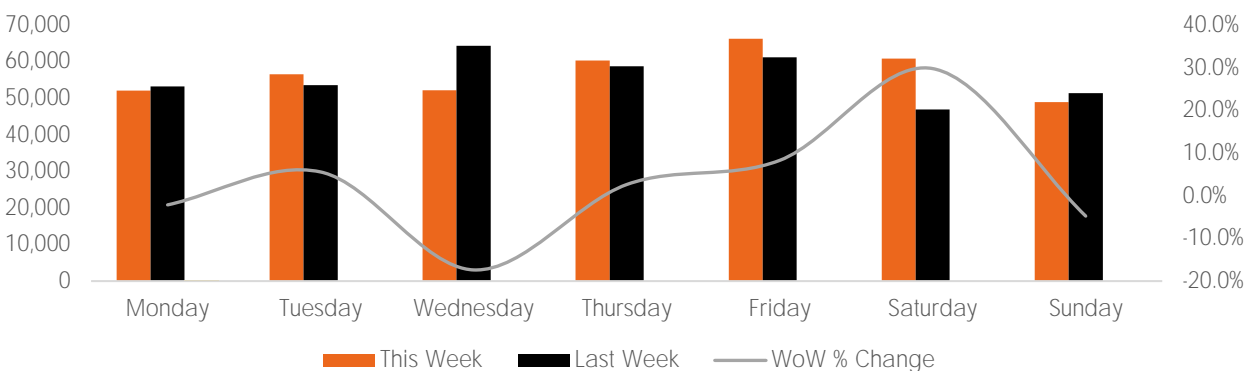

Visitors by Day (All Locations)