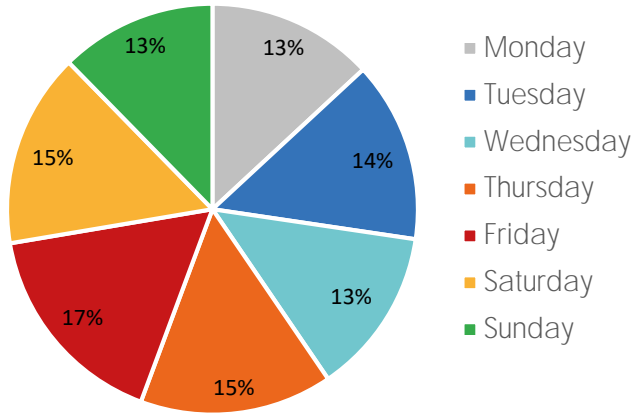

Week 36 2020. Aug 31 2020 to Sep 06 2020

Footfall Report 125th St BID

Visitor Totals

	Current Week	Previous Week	WoW % Change
Total Visitors	397,011	389,182	2.0%

Key Stats

Friday was the busiest day this week with a total of 66,210 visits. The busiest hour was at 3:00 PM on Tuesday with 6,027 visits. The busiest location was SW Cor. Of Malcolm X & 125th with a total of 73,163 visits.

Note: Original Locations include 125th St and Frederick Douglas Blvd: NE.

Visitors by Day (All Locations)

	Monday	Tuesday	Wednesday	Thursday	Friday	Saturday	Sunday	Total
Current Week	52,028	56,520	52,161	60,293	66,210	60,848	48,951	397,011
Previous Week	53,172	53,538	64,281	58,754	61,147	46,885	51,405	389,182
Change WoW	-1,144	2,982	-12,120	1,539	5,063	13,963	-2,454	7,829
% Change WoW	-2.2%	5.6%	-17.4%	2.6%	8.3%	29.8%	-4.8%	2.0%

Visitors by Day (Original Locations)

	Monday	Tuesday	Wednesday	Thursday	Friday	Saturday	Sunday	Total
Current Week	6,383	6,685	7,687	7,956	10,511	9,940	6,306	55,468
Previous Week	7,211	7,507	9,224	8,054	8,165	5,857	5,942	51,960
Previous Year	8,720	17,519	16,314	12,620	11,853	15,946	11,960	94,932
% Change WoW	-11.5%	-10.9%	-17.4%	-1.2%	28.7%	69.7%	6.1%	6.8%
% Change YoY	-26.8%	-61.8%	-52.9%	-37.0%	-11.3%	-37.7%	-47.3%	-41.6%

Visitors by Day (All Locations)

% Share of Visitors by Day

Visitors by Day Part - Weekend

Visitors by Day Part - Weekday

Day Parts are calculated using the following time periods:
 Morning 06:00AM - 10:59AM
 Lunch 11:00AM - 1:59PM
 Afternoon 2:00PM - 4:59PM
 Early Evening 5:00PM - 7:59PM
 Evening 8:00PM - 11:59PM