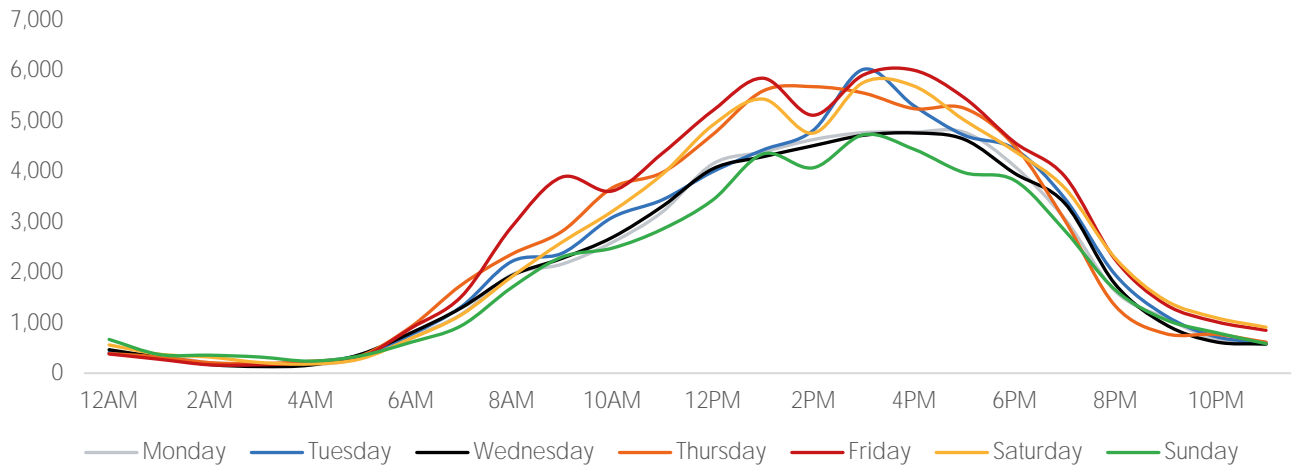

Visitors by Day (All Locations)

% Share of Visitors by Day

Visitors by Day Part - Weekend

Visitors by Day Part - Weekday

Day Parts are calculated using the following time periods:
 Morning 06:00AM - 10:59AM
 Lunch 11:00AM - 1:59PM
 Afternoon 2:00PM - 4:59PM
 Early Evening 5:00PM - 7:59PM
 Evening 8:00PM - 11:59PM

Long Term Trend by Week

Visitors by Hour

	Monday	Tuesday	Wednesday	Thursday	Friday	Saturday	Sunday
6:00	713	767	799	919	892	687	613
7:00	1,169	1,316	1,294	1,748	1,517	1,156	940
8:00	1,952	2,213	1,933	2,358	2,898	1,909	1,696
9:00	2,161	2,376	2,276	2,810	3,888	2,596	2,302
10:00	2,593	3,087	2,691	3,674	3,613	3,208	2,479
11:00	3,200	3,439	3,310	3,981	4,362	3,946	2,857
12:00	4,150	3,995	4,052	4,733	5,206	4,919	3,434
13:00	4,387	4,427	4,293	5,597	5,850	5,437	4,348
14:00	4,634	4,818	4,512	5,682	5,116	4,761	4,074
15:00	4,771	6,027	4,718	5,555	5,917	5,768	4,729
16:00	4,782	5,304	4,764	5,246	6,008	5,695	4,441
17:00	4,779	4,718	4,637	5,255	5,463	5,019	3,977
18:00	4,106	4,448	3,965	4,510	4,579	4,403	3,825
19:00	3,062	3,464	3,369	3,030	3,902	3,670	2,827
20:00	1,629	1,956	1,766	1,337	2,255	2,283	1,654
21:00	1,094	1,143	966	785	1,364	1,444	1,061
22:00	667	724	621	769	1,022	1,101	806
23:00	568	609	578	614	850	912	586