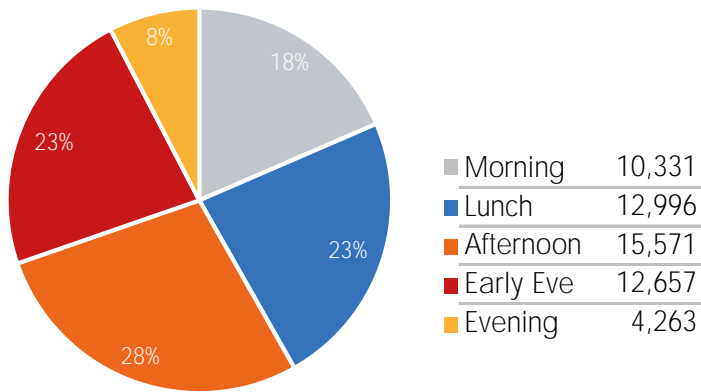

Week 36 2020. Aug 31 2020 to Sep 06 2020

Footfall Report 125th St BID

Visitor Totals

	Current Week	Previous Week	WoW % Change
Total Visitors	397,011	389,182	2.0%

Key Stats

Friday was the busiest day this week with a total of 66,210 visits. The busiest hour was at 3:00 PM on Tuesday with 6,027 visits. The busiest location was SW Cor. Of Malcolm X & 125th with a total of 73,163 visits.

Visitors by Day (All Locations)

% Share of Visitors by Day

Visitors by Day Part - Weekend

Visitors by Day Part - Weekday

Day Parts are calculated using the following time periods:
 Morning 06:00AM - 10:59AM
 Lunch 11:00AM - 1:59PM
 Afternoon 2:00PM - 4:59PM
 Early Evening 5:00PM - 7:59PM
 Evening 8:00PM - 11:59PM

Long Term Trend by Week

Visitors by Hour

	Monday	Tuesday	Wednesday	Thursday	Friday	Saturday	Sunday
6:00	713	767	799	919	892	687	613
7:00	1,169	1,316	1,294	1,748	1,517	1,156	940
8:00	1,952	2,213	1,933	2,358	2,898	1,909	1,696
9:00	2,161	2,376	2,276	2,810	3,888	2,596	2,302
10:00	2,593	3,087	2,691	3,674	3,613	3,208	2,479
11:00	3,200	3,439	3,310	3,981	4,362	3,946	2,857
12:00	4,150	3,995	4,052	4,733	5,206	4,919	3,434
13:00	4,387	4,427	4,293	5,597	5,850	5,437	4,348
14:00	4,634	4,818	4,512	5,682	5,116	4,761	4,074
15:00	4,771	6,027	4,718	5,555	5,917	5,768	4,729
16:00	4,782	5,304	4,764	5,246	6,008	5,695	4,441
17:00	4,779	4,718	4,637	5,255	5,463	5,019	3,977
18:00	4,106	4,448	3,965	4,510	4,579	4,403	3,825
19:00	3,062	3,464	3,369	3,030	3,902	3,670	2,827
20:00	1,629	1,956	1,766	1,337	2,255	2,283	1,654
21:00	1,094	1,143	966	785	1,364	1,444	1,061
22:00	667	724	621	769	1,022	1,101	806
23:00	568	609	578	614	850	912	586