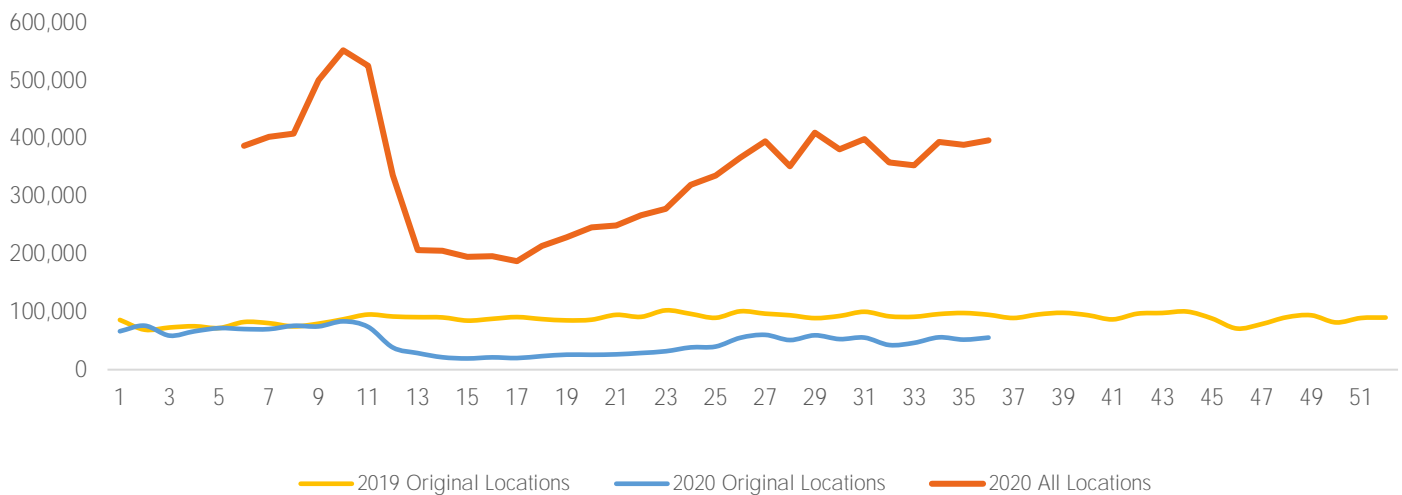

Week 36 2020. Aug 31 2020 to Sep 06 2020

Footfall Report 125th St BID

Visitor Totals

	Current Week	Previous Week	WoW % Change
Total Visitors	397,011	389,182	2.0%

Key Stats

Friday was the busiest day this week with a total of 66,210 visits. The busiest hour was at 3:00 PM on Tuesday with 6,027 visits. The busiest location was SW Cor. Of Malcolm X & 125th with a total of 73,163 visits.

Visitors by Day (All Locations)

% Share of Visitors by Day

Visitors by Day Part - Weekend

Visitors by Day Part - Weekday

Day Parts are calculated using the following time periods:
 Morning 06:00AM - 10:59AM
 Lunch 11:00AM - 1:59PM
 Afternoon 2:00PM - 4:59PM
 Early Evening 5:00PM - 7:59PM
 Evening 8:00PM - 11:59PM

Long Term Trend by Week

Visitors by Hour

	Monday	Tuesday	Wednesday	Thursday	Friday	Saturday	Sunday
6:00	713	767	799	919	892	687	613
7:00	1,169	1,316	1,294	1,748	1,517	1,156	940
8:00	1,952	2,213	1,933	2,358	2,898	1,909	1,696
9:00	2,161	2,376	2,276	2,810	3,888	2,596	2,302
10:00	2,593	3,087	2,691	3,674	3,613	3,208	2,479
11:00	3,200	3,439	3,310	3,981	4,362	3,946	2,857
12:00	4,150	3,995	4,052	4,733	5,206	4,919	3,434
13:00	4,387	4,427	4,293	5,597	5,850	5,437	4,348
14:00	4,634	4,818	4,512	5,682	5,116	4,761	4,074
15:00	4,771	6,027	4,718	5,555	5,917	5,768	4,729
16:00	4,782	5,304	4,764	5,246	6,008	5,695	4,441
17:00	4,779	4,718	4,637	5,255	5,463	5,019	3,977
18:00	4,106	4,448	3,965	4,510	4,579	4,403	3,825
19:00	3,062	3,464	3,369	3,030	3,902	3,670	2,827
20:00	1,629	1,956	1,766	1,337	2,255	2,283	1,654
21:00	1,094	1,143	966	785	1,364	1,444	1,061
22:00	667	724	621	769	1,022	1,101	806
23:00	568	609	578	614	850	912	586