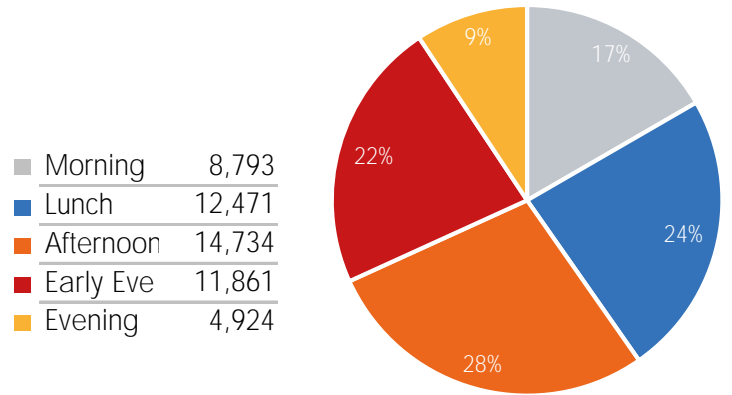

Week 36 2020. Aug 31 2020 to Sep 06 2020

Footfall Report 125th St BID

Visitor Totals

	Current Week	Previous Week	WoW % Change
Total Visitors	397,011	389,182	2.0%

Key Stats

Friday was the busiest day this week with a total of 66,210 visits. The busiest hour was at 3:00 PM on Tuesday with 6,027 visits. The busiest location was SW Cor. Of Malcolm X & 125th with a total of 73,163 visits.

Visitors by Day (Original Locations)

	Monday	Tuesday	Wednesday	Thursday	Friday	Saturday	Sunday	Total
Current Week	6,383	6,685	7,687	7,956	10,511	9,940	6,306	55,468
Previous Week	7,211	7,507	9,224	8,054	8,165	5,857	5,942	51,960
Previous Year	8,720	17,519	16,314	12,620	11,853	15,946	11,960	94,932
% Change WoW	-11.5%	-10.9%	-17.4%	-1.2%	28.7%	69.7%	6.1%	6.8%
% Change YoY	-26.8%	-61.8%	-52.9%	-37.0%	-11.3%	-37.7%	-47.3%	-41.6%

Weather (High/Low F)

	Monday	Tuesday	Wednesday	Thursday	Friday	Saturday	Sunday
This Week	68 / 55	66 / 57	66 / 57	66 / 57	68 / 55	75 / 57	84 / 61
Last Week	72 / 55	68 / 57	66 / 55	66 / 54	66 / 54	64 / 55	66 / 55

Visitors by Day (All Locations)

% Share of Visitors by Day

Visitors by Day Part - Weekend

Visitors by Day Part - Weekday

Day Parts are calculated using the following time periods:
 Morning 06:00AM - 10:59AM
 Lunch 11:00AM - 1:59PM
 Afternoon 2:00PM - 4:59PM
 Early Evening 5:00PM - 7:59PM
 Evening 8:00PM - 11:59PM