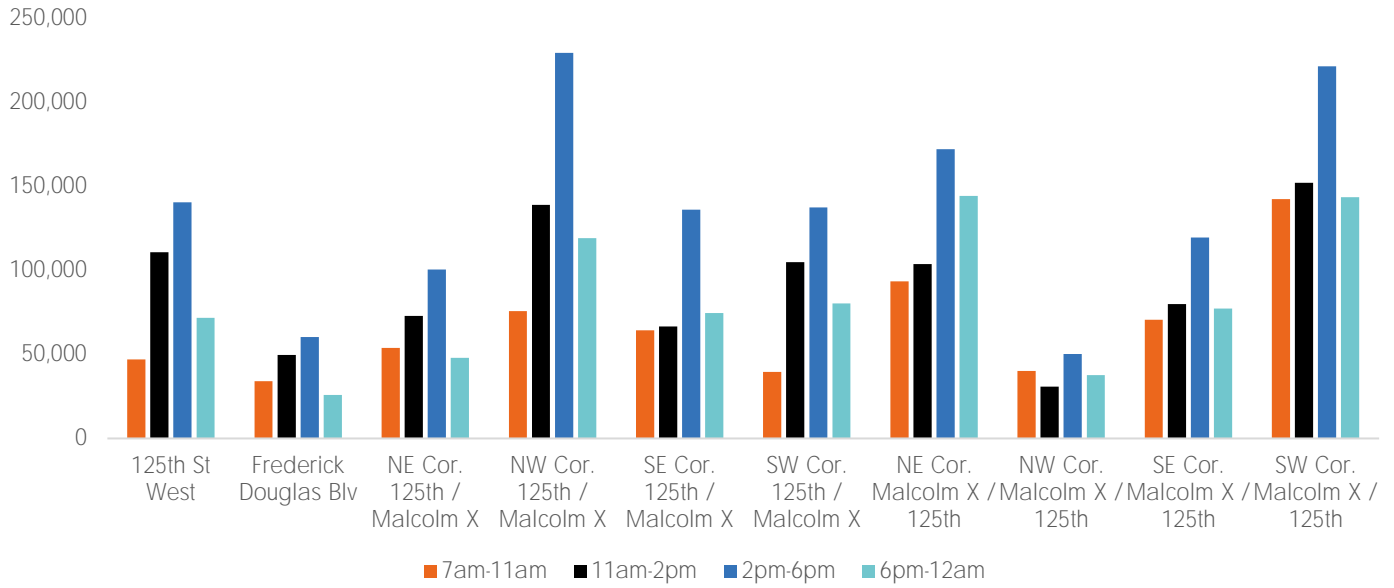

Pedestrian Counts 7am - 7pm

	Mon - Fri	Sat & Sun
125th St West	230,926	95,177
Frederick Douglas Blv	110,478	44,308
NE Cor. 125th / Malcolm X	179,209	70,740
NW Cor. 125th / Malcolm X	352,881	139,036
SE Cor. 125th / Malcolm X	223,583	72,215
SW Cor. 125th / Malcolm X	220,356	93,568
NE Cor. Malcolm X / 125th	304,980	111,997
NW Cor. Malcolm X / 125th	101,567	33,229
SE Cor. Malcolm X / 125th	224,533	71,448
SW Cor. Malcolm X / 125th	404,303	161,070

Pedestrian Counts by Day Part

	7am-11am	11am-2pm	2pm-6pm	6pm-12am
125th St West	47,133	110,820	140,646	71,875
Frederick Douglas Blv	34,142	49,669	60,449	25,994
NE Cor. 125th / Malcolm X	53,863	72,904	100,618	48,029
NW Cor. 125th / Malcolm X	75,784	139,155	229,519	119,250
SE Cor. 125th / Malcolm X	64,313	66,653	136,291	74,610
SW Cor. 125th / Malcolm X	39,557	104,932	137,501	80,295
NE Cor. Malcolm X / 125th	93,537	103,872	172,165	144,446
NW Cor. Malcolm X / 125th	40,214	30,824	50,298	37,796
SE Cor. Malcolm X / 125th	70,605	79,915	119,674	77,367
SW Cor. Malcolm X / 125th	142,470	152,184	221,630	143,618