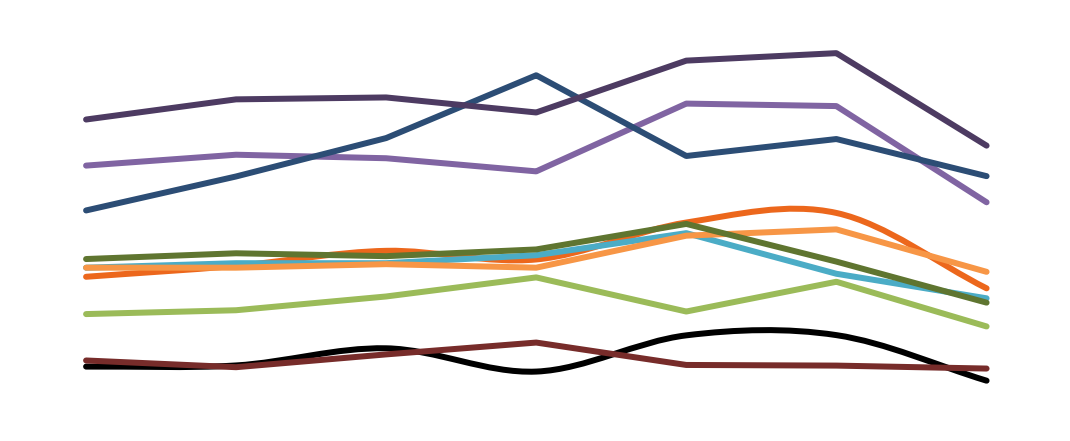

Pedestrian Counts by Weekday

120,000
100,000
80,000
60,000
40,000
20,000
0

	Monday	Tuesday	Wednesday	Thursday	Friday	Saturday	Sunday
125th St West	47,554	50,627	54,849	52,424	62,805	65,479	44,302
Frederick Douglas Blv	22,316	22,637	27,461	20,915	31,096	31,148	18,352
NE Cor. 125th / Malcolm X	37,106	38,190	41,988	47,374	37,817	46,110	33,596
NW Cor. 125th / Malcolm X	78,792	81,876	80,845	77,213	96,217	95,543	68,485
SE Cor. 125th / Malcolm X	50,085	51,379	51,402	53,628	59,817	48,357	41,498
SW Cor. 125th / Malcolm X	50,122	50,130	51,140	50,101	59,077	60,874	48,939
NE Cor. Malcolm X / 125th	66,194	75,766	86,491	104,172	81,496	86,240	75,811
NW Cor. Malcolm X / 125th	24,025	22,114	25,747	29,071	22,762	22,603	21,761
SE Cor. Malcolm X / 125th	52,522	54,180	53,367	55,265	62,403	51,783	40,285
SW Cor. Malcolm X / 125th	91,703	97,417	97,972	93,687	108,304	110,392	84,397