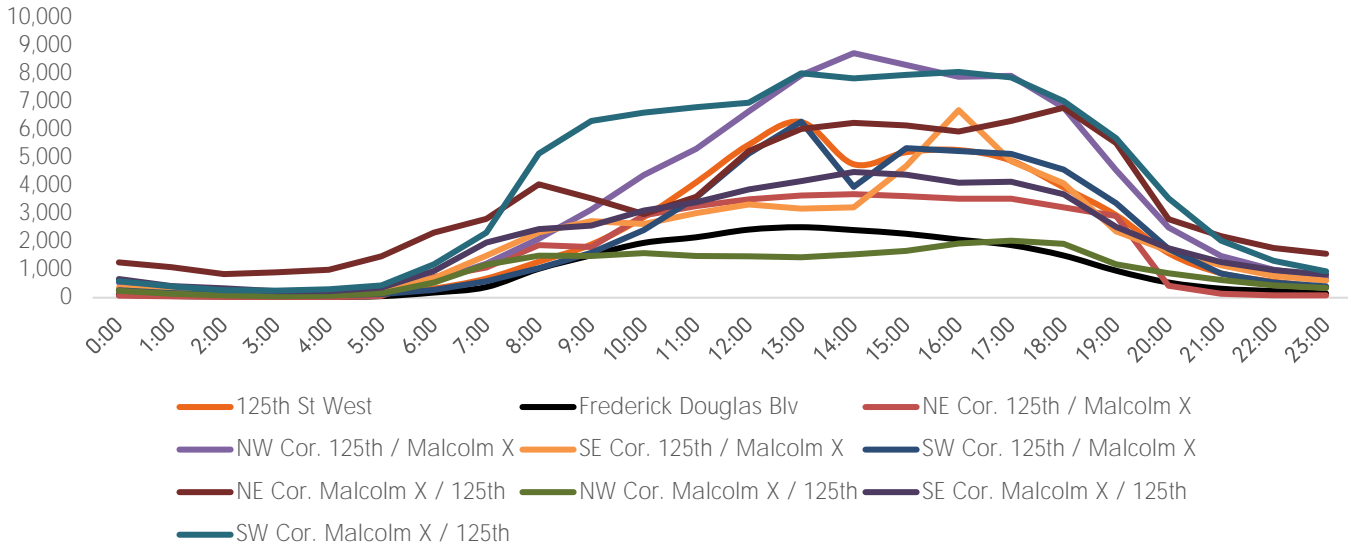

Average Pedestrian Counts by Hour

	125th St West	Frederick Douglas Blv	NE Cor. 125th / Malcolm X	NW Cor. 125th / Malcolm X	SE Cor. 125th / Malcolm X	SW Cor. 125th / Malcolm X	NE Cor. Malcolm X / 125th	NW Cor. Malcolm X / 125th	SE Cor. Malcolm X / 125th	SW Cor. Malcolm X / 125th
0:00	240	105	70	536	359	261	1,255	249	661	588
1:00	137	60	46	314	239	169	1,092	137	412	398
2:00	93	48	23	231	169	123	842	79	330	262
3:00	67	41	19	136	142	99	902	50	235	252
4:00	79	32	18	138	151	91	994	70	235	296
5:00	138	55	61	224	283	135	1,473	154	358	434
6:00	327	184	730	601	700	279	2,320	538	947	1,194
7:00	681	379	1,072	1,208	1,499	582	2,806	1,175	1,971	2,318
8:00	1,284	1,032	1,880	2,103	2,332	1,053	4,037	1,495	2,443	5,137
9:00	1,898	1,512	1,811	3,142	2,734	1,601	3,536	1,486	2,569	6,298
10:00	2,870	1,955	2,933	4,373	2,623	2,415	2,984	1,588	3,103	6,599
11:00	4,114	2,155	3,268	5,308	3,018	3,577	3,599	1,487	3,404	6,796
12:00	5,455	2,427	3,502	6,643	3,329	5,136	5,227	1,471	3,857	6,947
13:00	6,262	2,513	3,645	7,928	3,175	6,278	6,013	1,445	4,156	7,998
14:00	4,758	2,412	3,690	8,719	3,222	3,957	6,233	1,547	4,481	7,819
15:00	5,185	2,279	3,624	8,293	4,697	5,328	6,138	1,674	4,383	7,948
16:00	5,263	2,071	3,533	7,870	6,687	5,234	5,922	1,932	4,095	8,048
17:00	4,886	1,875	3,526	7,907	4,865	5,125	6,302	2,032	4,138	7,847
18:00	3,929	1,504	3,223	6,780	4,077	4,562	6,772	1,923	3,684	7,013
19:00	2,942	962	2,912	4,549	2,371	3,374	5,517	1,189	2,526	5,682
20:00	1,588	542	422	2,502	1,673	1,735	2,805	877	1,765	3,535
21:00	872	322	137	1,489	1,152	857	2,197	631	1,265	2,032
22:00	573	236	82	997	777	544	1,772	434	990	1,313
23:00	363	148	85	719	609	399	1,572	346	823	942