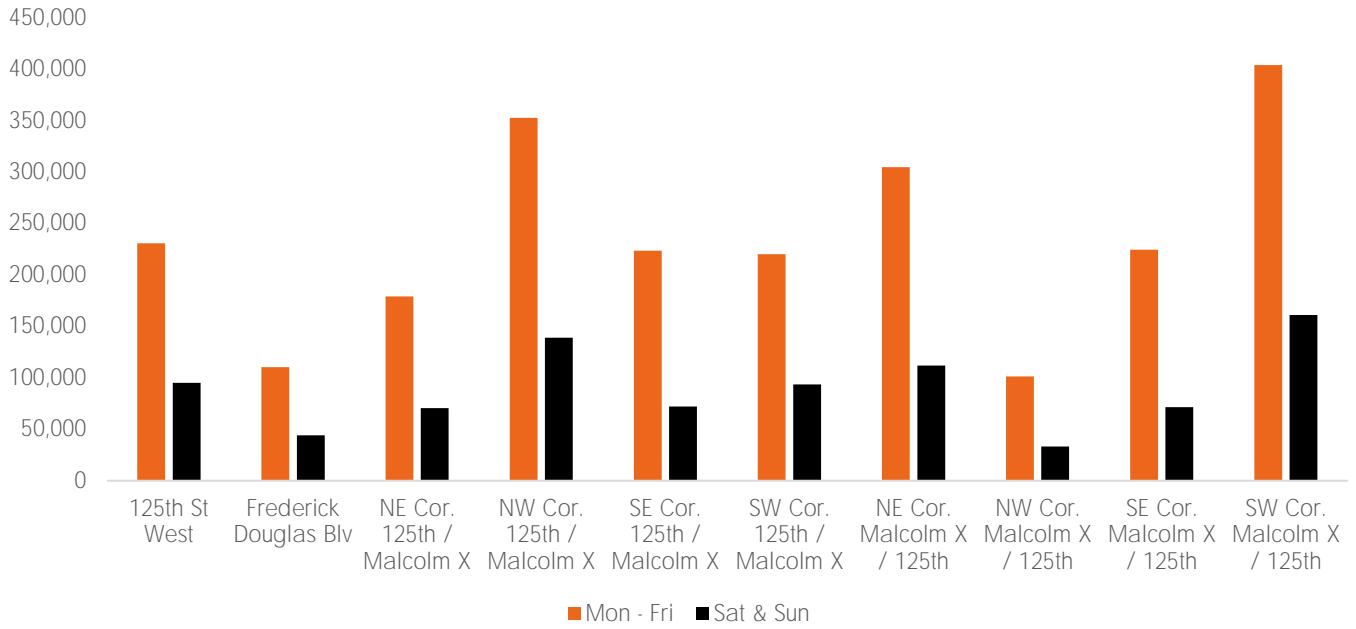

Pedestrian Counts 7am - 7pm

	Mon - Fri	Sat & Sun
125th St West	230,926	95,177
Frederick Douglas Blv	110,478	44,308
NE Cor. 125th / Malcolm X	179,209	70,740
NW Cor. 125th / Malcolm X	352,881	139,036
SE Cor. 125th / Malcolm X	223,583	72,215
SW Cor. 125th / Malcolm X	220,356	93,568
NE Cor. Malcolm X / 125th	304,980	111,997
NW Cor. Malcolm X / 125th	101,567	33,229
SE Cor. Malcolm X / 125th	224,533	71,448
SW Cor. Malcolm X / 125th	404,303	161,070

Pedestrian Counts by Day Part

	7am-11am	11am-2pm	2pm-6pm	6pm-12am
125th St West	47,133	110,820	140,646	71,875
Frederick Douglas Blv	34,142	49,669	60,449	25,994
NE Cor. 125th / Malcolm X	53,863	72,904	100,618	48,029
NW Cor. 125th / Malcolm X	75,784	139,155	229,519	119,250
SE Cor. 125th / Malcolm X	64,313	66,653	136,291	74,610
SW Cor. 125th / Malcolm X	39,557	104,932	137,501	80,295
NE Cor. Malcolm X / 125th	93,537	103,872	172,165	144,446
NW Cor. Malcolm X / 125th	40,214	30,824	50,298	37,796
SE Cor. Malcolm X / 125th	70,605	79,915	119,674	77,367
SW Cor. Malcolm X / 125th	142,470	152,184	221,630	143,618