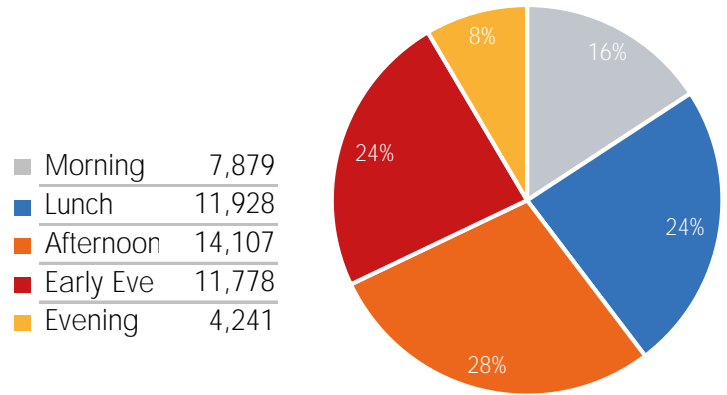

Week 37 2020. Sep 07 2020 to Sep 13 2020

Footfall Report 125th St BID

Visitor Totals

	Current Week	Previous Week	WoW % Change
Total Visitors	373,993	397,011	-5.8%

Key Stats

Friday was the busiest day this week with a total of 62,755 visits. The busiest hour was at 4:00 PM on Friday with 5,874 visits. The busiest location was SW Cor. Of Malcolm X & 125th with a total of 69,781 visits.

Note: Original Locations include 125th St and Frederick Douglas Blvd: NE.

Visitors by Day (All Locations)

	Monday	Tuesday	Wednesday	Thursday	Friday	Saturday	Sunday	Total
Current Week	49,157	56,779	55,148	46,575	62,755	60,205	43,374	373,993
Previous Week	52,028	56,520	52,161	60,293	66,210	60,848	48,951	397,011
Change WoW	-2,871	259	2,987	-13,718	-3,455	-643	-5,577	-23,018
% Change WoW	-5.5%	0.5%	-17.4%	-22.8%	-5.2%	-1.1%	-11.4%	-5.8%

Visitors by Day (Original Locations)

	Monday	Tuesday	Wednesday	Thursday	Friday	Saturday	Sunday	Total
Current Week	6,530	7,748	7,638	5,393	9,344	8,872	5,603	51,128
Previous Week	6,383	6,685	7,687	7,956	10,511	9,940	6,306	55,468
Previous Year	11,936	11,914	14,719	9,555	15,623	11,852	13,812	89,411
% Change WoW	2.3%	15.9%	-17.4%	-32.2%	-11.1%	-10.7%	-11.1%	-7.8%
% Change YoY	-45.3%	-35.0%	-48.1%	-43.6%	-40.2%	-25.1%	-59.4%	-42.8%

Visitors by Day (All Locations)

% Share of Visitors by Day

Visitors by Day Part - Weekend

Visitors by Day Part - Weekday

Day Parts are calculated using the following time periods:
 Morning 06:00AM - 10:59AM
 Lunch 11:00AM - 1:59PM
 Afternoon 2:00PM - 4:59PM
 Early Evening 5:00PM - 7:59PM
 Evening 8:00PM - 11:59PM