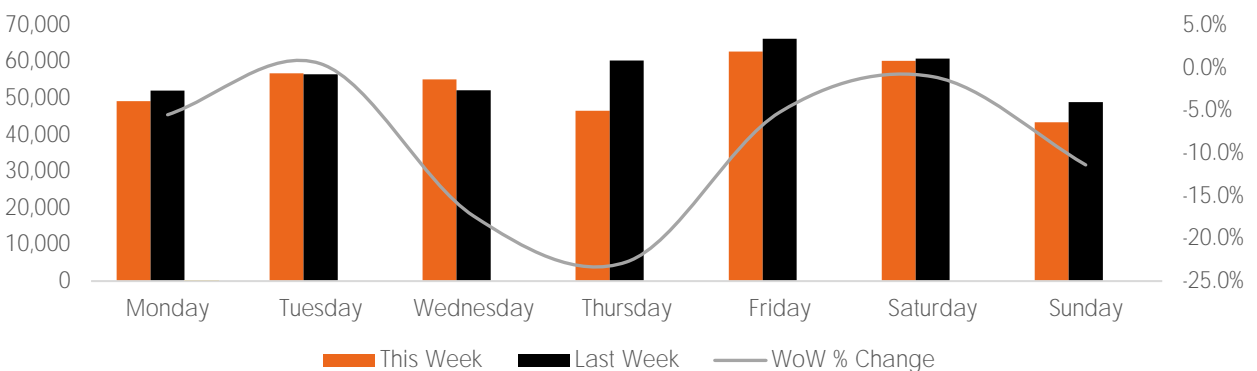

Visitors by Day (All Locations)