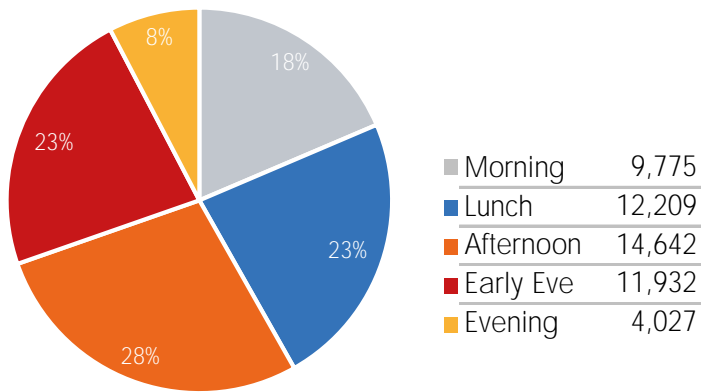

Week 37 2020. Sep 07 2020 to Sep 13 2020

Footfall Report 125th St BID

Visitor Totals

	Current Week	Previous Week	WoW % Change
Total Visitors	373,993	397,011	-5.8%

Key Stats

Friday was the busiest day this week with a total of 62,755 visits. The busiest hour was at 4:00 PM on Friday with 5,874 visits. The busiest location was SW Cor. Of Malcolm X & 125th with a total of 69,781 visits.

Visitors by Day (All Locations)

% Share of Visitors by Day

Visitors by Day Part - Weekend

Visitors by Day Part - Weekday

Day Parts are calculated using the following time periods:
 Morning 06:00AM - 10:59AM
 Lunch 11:00AM - 1:59PM
 Afternoon 2:00PM - 4:59PM
 Early Evening 5:00PM - 7:59PM
 Evening 8:00PM - 11:59PM

Long Term Trend by Week

Visitors by Hour

	Monday	Tuesday	Wednesday	Thursday	Friday	Saturday	Sunday
6:00	480	743	885	811	887	691	612
7:00	685	1,245	1,585	1,534	1,652	1,109	950
8:00	1,662	2,124	2,196	1,847	2,414	1,846	1,213
9:00	2,398	2,563	2,457	2,180	2,833	2,493	1,651
10:00	2,646	3,643	3,399	2,537	3,469	2,977	2,215
11:00	3,280	3,835	3,619	2,983	3,730	3,989	2,691
12:00	3,963	4,219	4,289	3,872	4,632	4,890	3,140
13:00	4,785	4,883	4,293	3,764	4,897	5,517	3,629
14:00	4,574	4,826	4,520	4,016	5,452	5,230	4,037
15:00	5,104	5,475	4,881	4,054	5,853	5,336	4,110
16:00	4,351	5,406	4,630	4,196	5,874	5,426	4,074
17:00	3,944	4,830	4,722	4,030	5,507	5,066	4,075
18:00	3,492	4,267	4,343	3,604	4,960	4,634	3,383
19:00	2,714	3,358	3,435	2,628	3,826	3,818	2,579
20:00	1,431	1,653	1,824	1,048	2,193	2,132	1,342
21:00	1,023	910	1,138	637	1,409	1,298	846
22:00	723	670	811	665	1,084	1,050	618
23:00	528	501	583	566	740	743	452