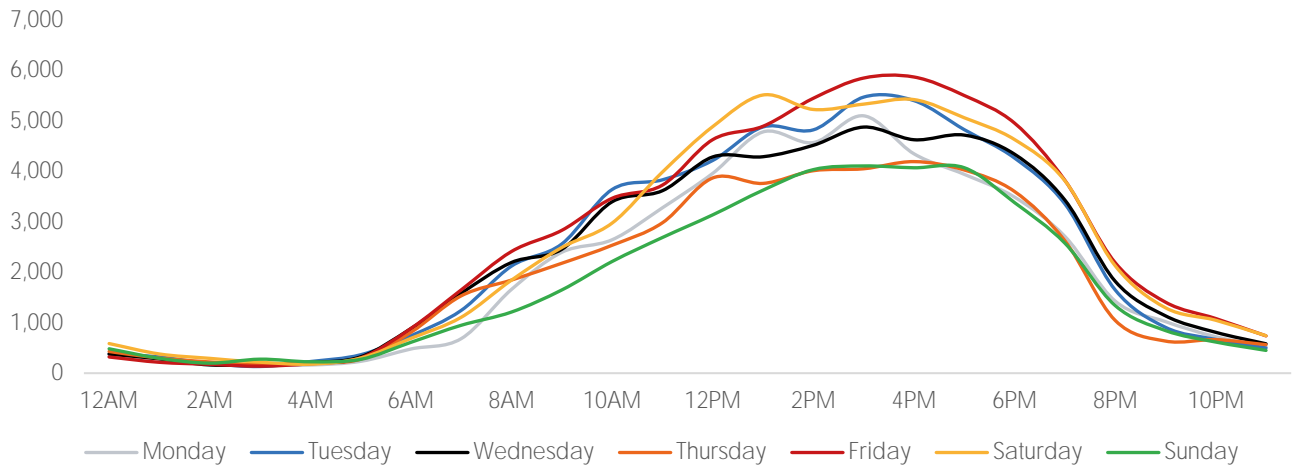

Visitors by Day (All Locations)

% Share of Visitors by Day

Visitors by Day Part - Weekend

Visitors by Day Part - Weekday

Day Parts are calculated using the following time periods:
 Morning 06:00AM - 10:59AM
 Lunch 11:00AM - 1:59PM
 Afternoon 2:00PM - 4:59PM
 Early Evening 5:00PM - 7:59PM
 Evening 8:00PM - 11:59PM

Long Term Trend by Week

Visitors by Hour

	Monday	Tuesday	Wednesday	Thursday	Friday	Saturday	Sunday
6:00	480	743	885	811	887	691	612
7:00	685	1,245	1,585	1,534	1,652	1,109	950
8:00	1,662	2,124	2,196	1,847	2,414	1,846	1,213
9:00	2,398	2,563	2,457	2,180	2,833	2,493	1,651
10:00	2,646	3,643	3,399	2,537	3,469	2,977	2,215
11:00	3,280	3,835	3,619	2,983	3,730	3,989	2,691
12:00	3,963	4,219	4,289	3,872	4,632	4,890	3,140
13:00	4,785	4,883	4,293	3,764	4,897	5,517	3,629
14:00	4,574	4,826	4,520	4,016	5,452	5,230	4,037
15:00	5,104	5,475	4,881	4,054	5,853	5,336	4,110
16:00	4,351	5,406	4,630	4,196	5,874	5,426	4,074
17:00	3,944	4,830	4,722	4,030	5,507	5,066	4,075
18:00	3,492	4,267	4,343	3,604	4,960	4,634	3,383
19:00	2,714	3,358	3,435	2,628	3,826	3,818	2,579
20:00	1,431	1,653	1,824	1,048	2,193	2,132	1,342
21:00	1,023	910	1,138	637	1,409	1,298	846
22:00	723	670	811	665	1,084	1,050	618
23:00	528	501	583	566	740	743	452