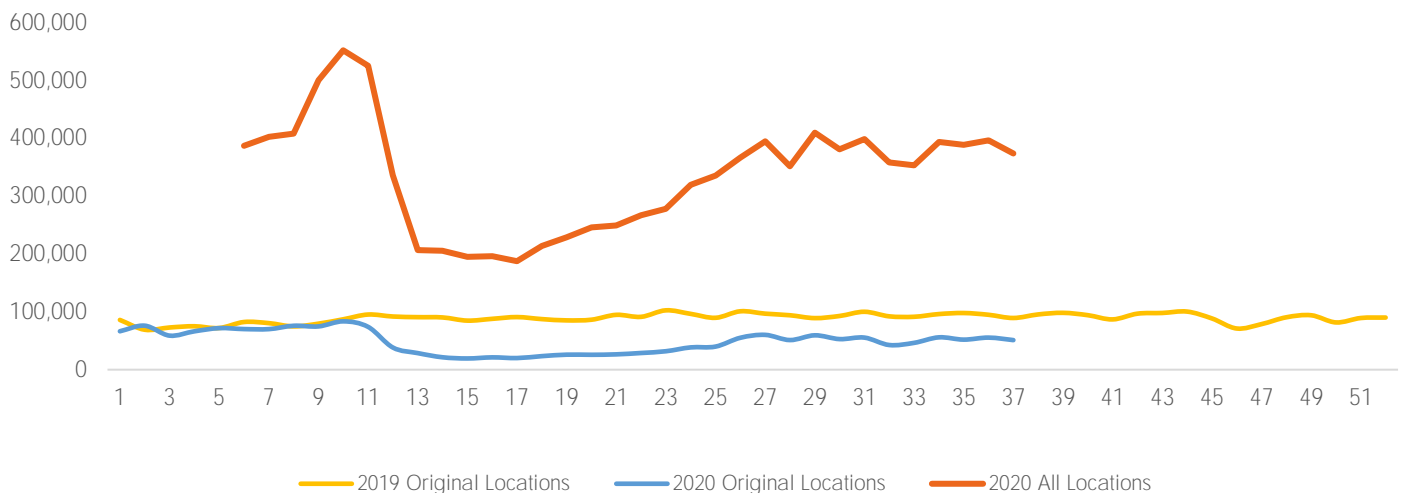

Week 37 2020. Sep 07 2020 to Sep 13 2020

Footfall Report 125th St BID

Visitor Totals

	Current Week	Previous Week	WoW % Change
Total Visitors	373,993	397,011	-5.8%

Key Stats

Friday was the busiest day this week with a total of 62,755 visits. The busiest hour was at 4:00 PM on Friday with 5,874 visits. The busiest location was SW Cor. Of Malcolm X & 125th with a total of 69,781 visits.

Visitors by Day (All Locations)

% Share of Visitors by Day

Visitors by Day Part - Weekend

Visitors by Day Part - Weekday

Day Parts are calculated using the following time periods:
 Morning 06:00AM - 10:59AM
 Lunch 11:00AM - 1:59PM
 Afternoon 2:00PM - 4:59PM
 Early Evening 5:00PM - 7:59PM
 Evening 8:00PM - 11:59PM

Long Term Trend by Week

Visitors by Hour

	Monday	Tuesday	Wednesday	Thursday	Friday	Saturday	Sunday
6:00	480	743	885	811	887	691	612
7:00	685	1,245	1,585	1,534	1,652	1,109	950
8:00	1,662	2,124	2,196	1,847	2,414	1,846	1,213
9:00	2,398	2,563	2,457	2,180	2,833	2,493	1,651
10:00	2,646	3,643	3,399	2,537	3,469	2,977	2,215
11:00	3,280	3,835	3,619	2,983	3,730	3,989	2,691
12:00	3,963	4,219	4,289	3,872	4,632	4,890	3,140
13:00	4,785	4,883	4,293	3,764	4,897	5,517	3,629
14:00	4,574	4,826	4,520	4,016	5,452	5,230	4,037
15:00	5,104	5,475	4,881	4,054	5,853	5,336	4,110
16:00	4,351	5,406	4,630	4,196	5,874	5,426	4,074
17:00	3,944	4,830	4,722	4,030	5,507	5,066	4,075
18:00	3,492	4,267	4,343	3,604	4,960	4,634	3,383
19:00	2,714	3,358	3,435	2,628	3,826	3,818	2,579
20:00	1,431	1,653	1,824	1,048	2,193	2,132	1,342
21:00	1,023	910	1,138	637	1,409	1,298	846
22:00	723	670	811	665	1,084	1,050	618
23:00	528	501	583	566	740	743	452