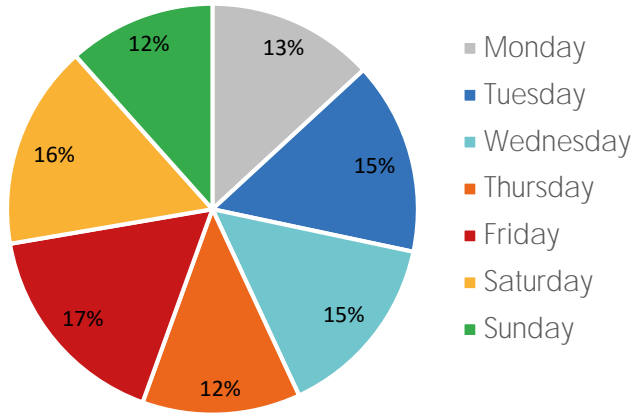

Week 37 2020. Sep 07 2020 to Sep 13 2020

Footfall Report 125th St BID

Visitor Totals

	Current Week	Previous Week	WoW % Change
Total Visitors	373,993	397,011	-5.8%

Key Stats

Friday was the busiest day this week with a total of 62,755 visits. The busiest hour was at 4:00 PM on Friday with 5,874 visits. The busiest location was SW Cor. Of Malcolm X & 125th with a total of 69,781 visits.

Note: Original Locations include 125th St and Frederick Douglas Blvd: NE.

Visitors by Day (All Locations)

	Monday	Tuesday	Wednesday	Thursday	Friday	Saturday	Sunday	Total
Current Week	49,157	56,779	55,148	46,575	62,755	60,205	43,374	373,993
Previous Week	52,028	56,520	52,161	60,293	66,210	60,848	48,951	397,011
Change WoW	-2,871	259	2,987	-13,718	-3,455	-643	-5,577	-23,018
% Change WoW	-5.5%	0.5%	-17.4%	-22.8%	-5.2%	-1.1%	-11.4%	-5.8%

Visitors by Day (Original Locations)

	Monday	Tuesday	Wednesday	Thursday	Friday	Saturday	Sunday	Total
Current Week	6,530	7,748	7,638	5,393	9,344	8,872	5,603	51,128
Previous Week	6,383	6,685	7,687	7,956	10,511	9,940	6,306	55,468
Previous Year	11,936	11,914	14,719	9,555	15,623	11,852	13,812	89,411
% Change WoW	2.3%	15.9%	-17.4%	-32.2%	-11.1%	-10.7%	-11.1%	-7.8%
% Change YoY	-45.3%	-35.0%	-48.1%	-43.6%	-40.2%	-25.1%	-59.4%	-42.8%

Visitors by Day (All Locations)

% Share of Visitors by Day

Visitors by Day Part - Weekend

Visitors by Day Part - Weekday

Day Parts are calculated using the following time periods:
 Morning 06:00AM - 10:59AM
 Lunch 11:00AM - 1:59PM
 Afternoon 2:00PM - 4:59PM
 Early Evening 5:00PM - 7:59PM
 Evening 8:00PM - 11:59PM