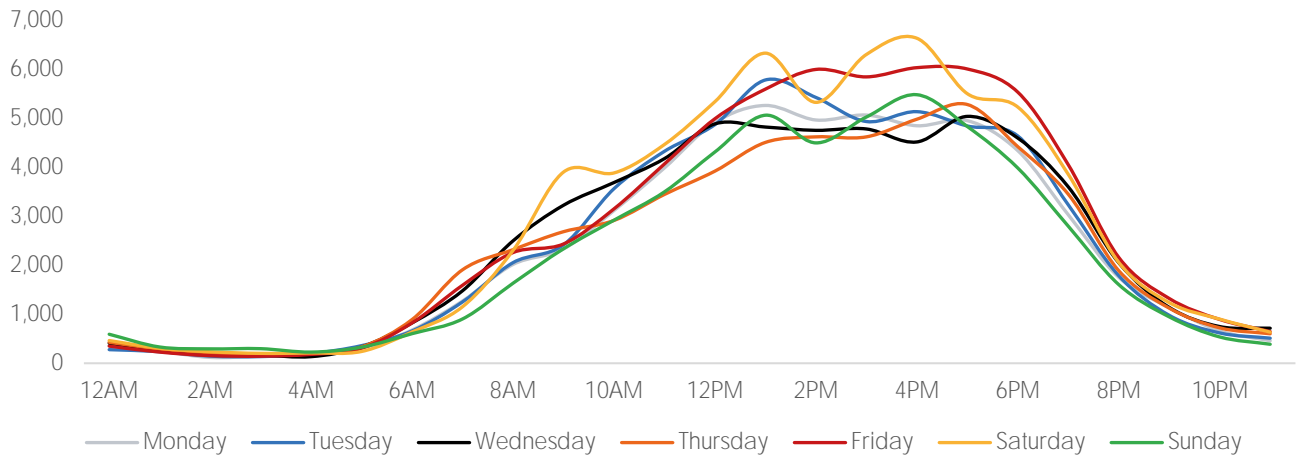

Visitors by Hour

	Monday	Tuesday	Wednesday	Thursday	Friday	Saturday	Sunday
6:00	677	659	824	892	823	639	604
7:00	1,270	1,252	1,480	1,908	1,592	1,154	904
8:00	2,016	2,053	2,498	2,318	2,259	2,302	1,633
9:00	2,333	2,416	3,224	2,685	2,434	3,901	2,336
10:00	3,116	3,562	3,688	2,914	3,151	3,884	2,920
11:00	3,986	4,325	4,176	3,445	4,067	4,464	3,498
12:00	4,915	4,870	4,885	3,921	4,990	5,338	4,312
13:00	5,261	5,781	4,820	4,507	5,594	6,328	5,062
14:00	4,964	5,424	4,753	4,620	5,996	5,324	4,497
15:00	5,065	4,933	4,781	4,620	5,844	6,301	5,025
16:00	4,847	5,134	4,516	4,980	6,032	6,632	5,480
17:00	4,950	4,842	5,038	5,280	6,005	5,501	4,831
18:00	4,338	4,638	4,595	4,419	5,532	5,228	3,984
19:00	3,030	3,233	3,599	3,449	4,051	3,855	2,797
20:00	1,754	1,787	2,051	1,889	2,160	2,057	1,605
21:00	1,137	978	1,139	1,125	1,322	1,237	947
22:00	661	619	749	723	894	901	537
23:00	460	512	716	602	647	635	388

Visitors by Day by Location

Entrances	Monday	Tuesday	Wednesday	Thursday	Friday	Saturday	Sunday	Total	WoW % Change
125th St West	5,210	6,192	5,550	5,090	6,296	7,830	5,112	41,280	19%
Frederick Douglas Blv	3,122	2,531	2,426	1,735	2,689	3,454	2,189	18,146	11%
NW Cor. of Malcolm X & 125th	2,281	1,762	2,197	2,774	2,354	2,377	1,995	15,740	-7%
NW Cor. of 125th & Malcolm X	8,710	9,245	9,142	7,135	10,665	9,605	8,026	62,528	10%
SE Cor. of Malcolm X & 125th	5,334	5,869	5,872	5,385	6,711	5,361	4,382	38,914	7%
SE Cor. of 125th & Malcolm X	4,912	5,054	5,565	5,180	6,300	4,608	4,242	35,861	4%
NE Cor. of Malcolm X & 125th	6,219	6,921	7,865	9,003	7,536	8,417	7,567	53,528	11%
NE Cor. of 125th & Malcolm X	4,135	4,027	4,199	4,542	3,959	4,913	3,606	29,381	10%
SW Cor. Of Malcolm X & 125th	11,007	11,400	11,124	9,944	11,835	13,605	10,666	79,581	14%
SW Cor. Of 125th & Malcolm X	5,207	5,372	5,124	5,140	6,414	7,169	5,647	40,073	19%
Total	56,137	58,373	59,064	55,928	64,759	67,339	53,432	415,032	11.0%