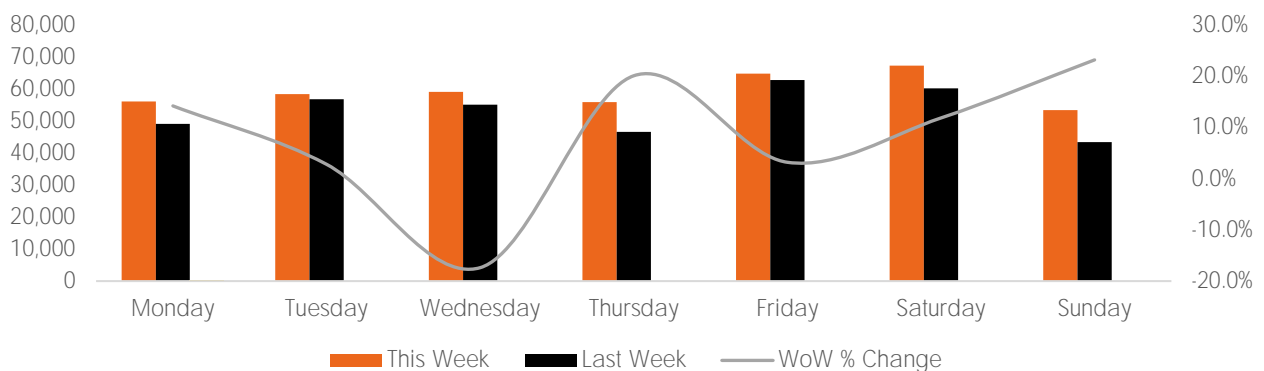

Visitors by Day (All Locations)