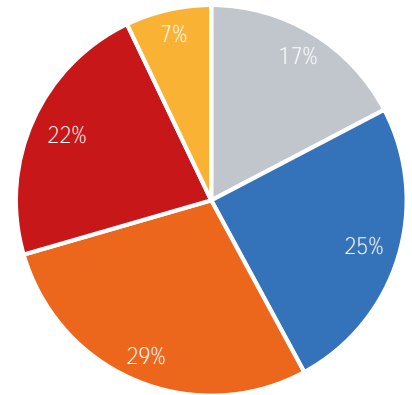

Visitors by Day (Original Locations)

	Monday	Tuesday	Wednesday	Thursday	Friday	Saturday	Sunday	Total
Current Week	8,332	8,723	7,976	6,825	8,985	11,284	7,301	59,426
Previous Week	6,530	7,748	7,638	5,393	9,344	8,872	5,603	51,128
Previous Year	10,660	15,121	12,878	13,333	16,324	14,995	12,259	95,570
% Change WoW	27.6%	12.6%	-17.4%	26.6%	-3.8%	27.2%	30.3%	16.2%
% Change YoY	-21.8%	-42.3%	-38.1%	-48.8%	-45.0%	-24.7%	-40.4%	-37.8%

Visitors by Day (All Locations)

% Share of Visitors by Day

Visitors by Day Part - Weekend

Morning	10,139
Lunch	14,501
Afternoon	16,630
Early Eve	13,098
Evening	4,154

Visitors by Day Part - Weekday

Morning	10,409
Lunch	13,909
Afternoon	15,302
Early Eve	13,400
Evening	4,385

Day Parts are calculated using the following time periods:
 Morning 06:00AM - 10:59AM
 Lunch 11:00AM - 1:59PM
 Afternoon 2:00PM - 4:59PM
 Early Evening 5:00PM - 7:59PM
 Evening 8:00PM - 11:59PM

Long Term Trend by Week