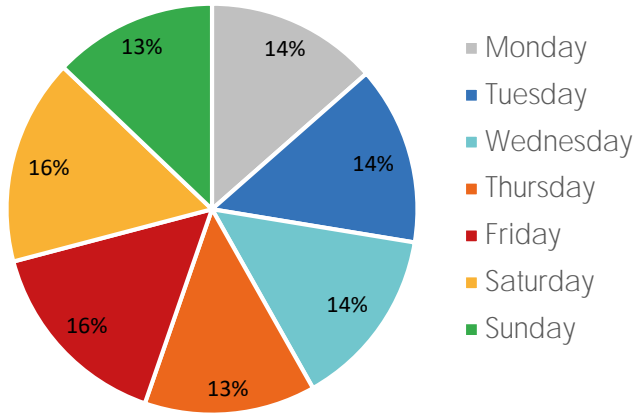

Week 38 2020. Sep 14 2020 to Sep 20 2020

Footfall Report 125th St BID

Visitor Totals

	Current Week	Previous Week	WoW % Change
Total Visitors	415,032	373,993	11.0%

Key Stats

Saturday was the busiest day this week with a total of 67,339 visits. The busiest hour was at 4:00 PM on Saturday with 6,632 visits. The busiest location was SW Cor. Of Malcolm X & 125th with a total of 79,581 visits.

Note: Original Locations include 125th St and Frederick Douglas Blvd: NE.

Visitors by Day (All Locations)

	Monday	Tuesday	Wednesday	Thursday	Friday	Saturday	Sunday	Total
Current Week	56,137	58,373	59,064	55,928	64,759	67,339	53,432	415,032
Previous Week	49,157	56,779	55,148	46,575	62,755	60,205	43,374	373,993
Change WoW	6,980	1,594	3,916	9,353	2,004	7,134	10,058	41,039
% Change WoW	14.2%	2.8%	-17.4%	20.1%	3.2%	11.8%	23.2%	11.0%

Visitors by Day (Original Locations)

	Monday	Tuesday	Wednesday	Thursday	Friday	Saturday	Sunday	Total
Current Week	8,332	8,723	7,976	6,825	8,985	11,284	7,301	59,426
Previous Week	6,530	7,748	7,638	5,393	9,344	8,872	5,603	51,128
Previous Year	10,660	15,121	12,878	13,333	16,324	14,995	12,259	95,570
% Change WoW	27.6%	12.6%	-17.4%	26.6%	-3.8%	27.2%	30.3%	16.2%
% Change YoY	-21.8%	-42.3%	-38.1%	-48.8%	-45.0%	-24.7%	-40.4%	-37.8%

Visitors by Day (All Locations)

% Share of Visitors by Day

Visitors by Day Part - Weekend

Morning	10,139
Lunch	14,501
Afternoon	16,630
Early Eve	13,098
Evening	4,154

Visitors by Day Part - Weekday

Morning	10,409
Lunch	13,909
Afternoon	15,302
Early Eve	13,400
Evening	4,385