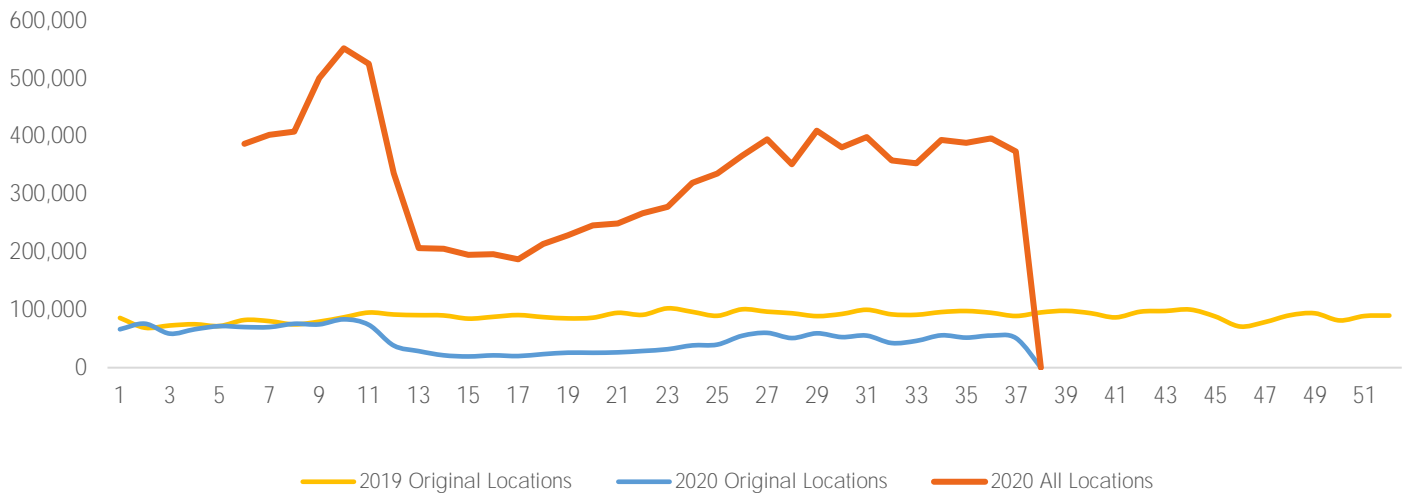

Week 38 2020. Sep 14 2020 to Sep 20 2020

Footfall Report 125th St BID

Visitor Totals

	Current Week	Previous Week	WoW % Change
Total Visitors	415,032	373,993	11.0%

Key Stats

Saturday was the busiest day this week with a total of 67,339 visits. The busiest hour was at 4:00 PM on Saturday with 6,632 visits. The busiest location was SW Cor. Of Malcolm X & 125th with a total of 79,581 visits.

Note: Original Locations include 125th St and Frederick Douglas Blvd: NE.

Visitors by Day (All Locations)

	Monday	Tuesday	Wednesday	Thursday	Friday	Saturday	Sunday	Total
Current Week	56,137	58,373	59,064	55,928	64,759	67,339	53,432	415,032
Previous Week	49,157	56,779	55,148	46,575	62,755	60,205	43,374	373,993
Change WoW	6,980	1,594	3,916	9,353	2,004	7,134	10,058	41,039
% Change WoW	14.2%	2.8%	-17.4%	20.1%	3.2%	11.8%	23.2%	11.0%

Visitors by Day (All Locations)

% Share of Visitors by Day

Visitors by Day Part - Weekend

Morning	10,139
Lunch	14,501
Afternoon	16,630
Early Eve	13,098
Evening	4,154

Visitors by Day Part - Weekday

Morning	10,409
Lunch	13,909
Afternoon	15,302
Early Eve	13,400
Evening	4,385

Day Parts are calculated using the following time periods:
 Morning 06:00AM - 10:59AM
 Lunch 11:00AM - 1:59PM
 Afternoon 2:00PM - 4:59PM
 Early Evening 5:00PM - 7:59PM
 Evening 8:00PM - 11:59PM

Long Term Trend by Week