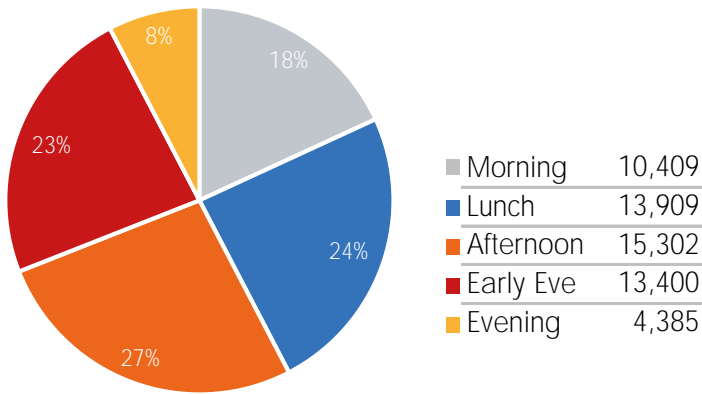

Week 38 2020. Sep 14 2020 to Sep 20 2020

Footfall Report 125th St BID

Visitor Totals

	Current Week	Previous Week	WoW % Change
Total Visitors	415,032	373,993	11.0%

Key Stats

Saturday was the busiest day this week with a total of 67,339 visits. The busiest hour was at 4:00 PM on Saturday with 6,632 visits. The busiest location was SW Cor. Of Malcolm X & 125th with a total of 79,581 visits.

Visitors by Day (Original Locations)

	Monday	Tuesday	Wednesday	Thursday	Friday	Saturday	Sunday	Total
Current Week	8,332	8,723	7,976	6,825	8,985	11,284	7,301	59,426
Previous Week	6,530	7,748	7,638	5,393	9,344	8,872	5,603	51,128
Previous Year	10,660	15,121	12,878	13,333	16,324	14,995	12,259	95,570
% Change WoW	27.6%	12.6%	-17.4%	26.6%	-3.8%	27.2%	30.3%	16.2%
% Change YoY	-21.8%	-42.3%	-38.1%	-48.8%	-45.0%	-24.7%	-40.4%	-37.8%

Visitors by Day (All Locations)

% Share of Visitors by Day

Visitors by Day Part - Weekend

Morning	10,139
Lunch	14,501
Afternoon	16,630
Early Eve	13,098
Evening	4,154

Visitors by Day Part - Weekday

Morning	10,409
Lunch	13,909
Afternoon	15,302
Early Eve	13,400
Evening	4,385

Day Parts are calculated using the following time periods:
 Morning 06:00AM - 10:59AM
 Lunch 11:00AM - 1:59PM
 Afternoon 2:00PM - 4:59PM
 Early Evening 5:00PM - 7:59PM
 Evening 8:00PM - 11:59PM

Long Term Trend by Week