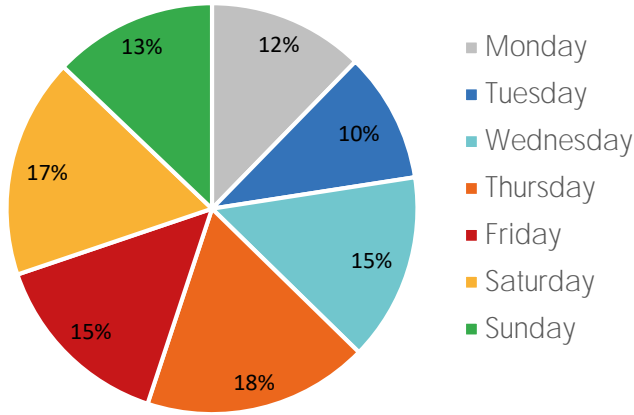

Visitor Totals

	Current Week	Previous Week	WoW % Change
Total Visitors	415,335	408,029	1.8%

Key Stats

Thursday was the busiest day this week with a total of 73,771 visits. The busiest hour was at 1:00 PM on Saturday with 6,891 visits. The busiest location was SW Cor. Of Malcolm X & 125th with a total of 78,860 visits.

Note: Original Locations include 125th St and Frederick Douglas Blvd; NE.

Visitors by Day (All Locations)

	Monday	Tuesday	Wednesday	Thursday	Friday	Saturday	Sunday	Total
Current Week	51,065	42,597	61,326	73,771	61,180	71,943	53,453	415,335
Previous Week	59,364	63,225	62,943	59,400	63,360	54,947	44,790	408,029
Change WoW	-8,299	-20,628	-1,617	14,371	-2,180	16,996	8,663	7,306
% Change WoW	-14.0%	-32.6%	-17.4%	24.2%	-3.4%	30.9%	19.3%	1.8%

Visitors by Day (Original Locations)

	Monday	Tuesday	Wednesday	Thursday	Friday	Saturday	Sunday	Total
Current Week	6,382	5,390	9,123	9,741	9,532	11,682	7,539	59,389
Previous Week	8,673	8,996	9,393	7,285	9,501	7,554	5,701	57,103
Previous Year	11,607	13,914	13,211	12,649	16,495	17,037	9,332	94,245
% Change WoW	-26.4%	-40.1%	-17.4%	33.7%	0.3%	54.6%	32.2%	4.0%
% Change YoY	-45.0%	-61.3%	-30.9%	-23.0%	-42.2%	-31.4%	-19.2%	-37.0%

Visitors by Day (All Locations)

% Share of Visitors by Day

Visitors by Day Part - Weekend

Morning	11,182
Lunch	15,686
Afternoon	15,916
Early Eve	13,051
Evening	4,715

Visitors by Day Part - Weekday

Morning	11,022
Lunch	13,744
Afternoon	15,021
Early Eve	12,600
Evening	4,154