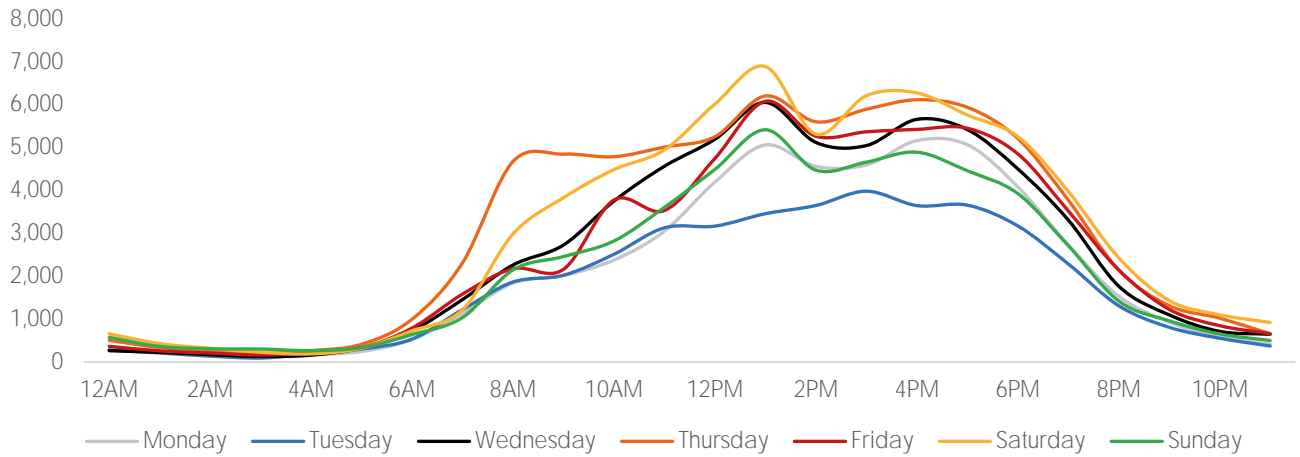

Visitor Totals

	Current Week	Previous Week	WoW % Change
Total Visitors	415,335	408,029	1.8%

Key Stats

Thursday was the busiest day this week with a total of 73,771 visits. The busiest hour was at 1:00 PM on Saturday with 6,891 visits. The busiest location was SW Cor. Of Malcolm X & 125th with a total of 78,860 visits.

Visitors by Day (All Locations)

% Share of Visitors by Day

Visitors by Day Part - Weekend

Morning	11,182
Lunch	15,686
Afternoon	15,916
Early Eve	13,051
Evening	4,715

Visitors by Day Part - Weekday

Morning	11,022
Lunch	13,744
Afternoon	15,021
Early Eve	12,600
Evening	4,154

Day Parts are calculated using the following time periods:
 Morning 06:00AM - 10:59AM
 Lunch 11:00AM - 1:59PM
 Afternoon 2:00PM - 4:59PM
 Early Evening 5:00PM - 7:59PM
 Evening 8:00PM - 11:59PM

Long Term Trend by Week

Visitors by Hour

	Monday	Tuesday	Wednesday	Thursday	Friday	Saturday	Sunday
6:00	526	536	732	998	792	729	640
7:00	1,134	1,223	1,457	2,314	1,585	1,217	1,038
8:00	1,839	1,867	2,263	4,675	2,176	2,988	2,149
9:00	2,019	2,023	2,729	4,849	2,162	3,832	2,460
10:00	2,378	2,513	3,754	4,788	3,779	4,488	2,823
11:00	3,052	3,131	4,566	5,013	3,533	4,947	3,608
12:00	4,196	3,170	5,196	5,254	4,748	6,016	4,492
13:00	5,064	3,459	6,054	6,205	6,080	6,891	5,417
14:00	4,562	3,650	5,121	5,602	5,267	5,314	4,475
15:00	4,596	3,984	5,048	5,895	5,369	6,211	4,662
16:00	5,164	3,648	5,659	6,116	5,425	6,276	4,894
17:00	5,068	3,658	5,421	5,941	5,452	5,760	4,460
18:00	4,085	3,174	4,504	5,213	4,856	5,258	3,929
19:00	2,728	2,288	3,312	3,776	3,524	3,981	2,714
20:00	1,535	1,312	1,768	2,143	2,147	2,430	1,423
21:00	930	810	1,099	1,314	1,228	1,433	961
22:00	583	554	714	1,023	847	1,101	654
23:00	419	373	648	660	661	924	503