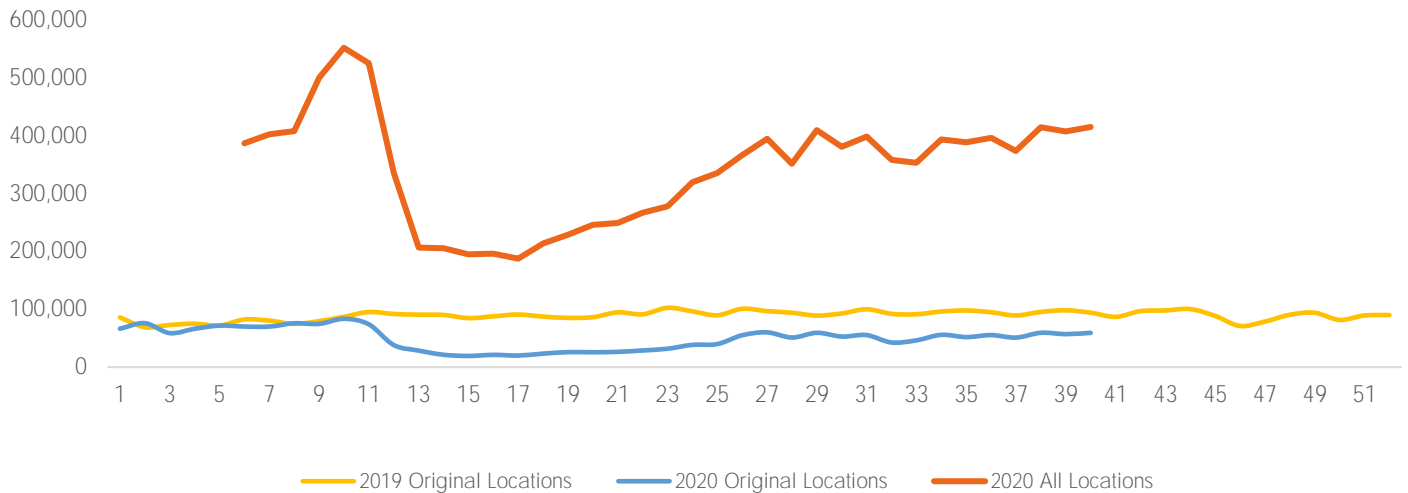

Visitor Totals

	Current Week	Previous Week	WoW % Change
Total Visitors	415,335	408,029	1.8%

Key Stats

Thursday was the busiest day this week with a total of 73,771 visits. The busiest hour was at 1:00 PM on Saturday with 6,891 visits. The busiest location was SW Cor. Of Malcolm X & 125th with a total of 78,860 visits.

Note: Original Locations include 125th St and Frederick Douglas Blvd; NE.

Visitors by Day (All Locations)

	Monday	Tuesday	Wednesday	Thursday	Friday	Saturday	Sunday	Total
Current Week	51,065	42,597	61,326	73,771	61,180	71,943	53,453	415,335
Previous Week	59,364	63,225	62,943	59,400	63,360	54,947	44,790	408,029
Change WoW	-8,299	-20,628	-1,617	14,371	-2,180	16,996	8,663	7,306
% Change WoW	-14.0%	-32.6%	-17.4%	24.2%	-3.4%	30.9%	19.3%	1.8%

Visitors by Day (All Locations)

% Share of Visitors by Day

Visitors by Day Part - Weekend

Morning	11,182
Lunch	15,686
Afternoon	15,916
Early Eve	13,051
Evening	4,715

Visitors by Day Part - Weekday

Morning	11,022
Lunch	13,744
Afternoon	15,021
Early Eve	12,600
Evening	4,154

Day Parts are calculated using the following time periods:
 Morning 06:00AM - 10:59AM
 Lunch 11:00AM - 1:59PM
 Afternoon 2:00PM - 4:59PM
 Early Evening 5:00PM - 7:59PM
 Evening 8:00PM - 11:59PM

Long Term Trend by Week