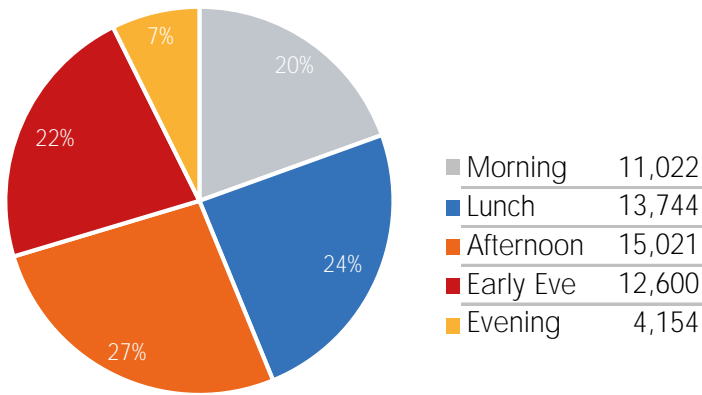

Visitor Totals

	Current Week	Previous Week	WoW % Change
Total Visitors	415,335	408,029	1.8%

Key Stats

Thursday was the busiest day this week with a total of 73,771 visits. The busiest hour was at 1:00 PM on Saturday with 6,891 visits. The busiest location was SW Cor. Of Malcolm X & 125th with a total of 78,860 visits.

Visitors by Day (Original Locations)

	Monday	Tuesday	Wednesday	Thursday	Friday	Saturday	Sunday	Total
Current Week	6,382	5,390	9,123	9,741	9,532	11,682	7,539	59,389
Previous Week	8,673	8,996	9,393	7,285	9,501	7,554	5,701	57,103
Previous Year	11,607	13,914	13,211	12,649	16,495	17,037	9,332	94,245
% Change WoW	-26.4%	-40.1%	-17.4%	33.7%	0.3%	54.6%	32.2%	4.0%
% Change YoY	-45.0%	-61.3%	-30.9%	-23.0%	-42.2%	-31.4%	-19.2%	-37.0%

Visitors by Day (All Locations)

% Share of Visitors by Day

Visitors by Day Part - Weekend

Morning	11,182
Lunch	15,686
Afternoon	15,916
Early Eve	13,051
Evening	4,715

Visitors by Day Part - Weekday

Morning	11,022
Lunch	13,744
Afternoon	15,021
Early Eve	12,600
Evening	4,154

Day Parts are calculated using the following time periods:
 Morning 06:00AM - 10:59AM
 Lunch 11:00AM - 1:59PM
 Afternoon 2:00PM - 4:59PM
 Early Evening 5:00PM - 7:59PM
 Evening 8:00PM - 11:59PM

Long Term Trend by Week