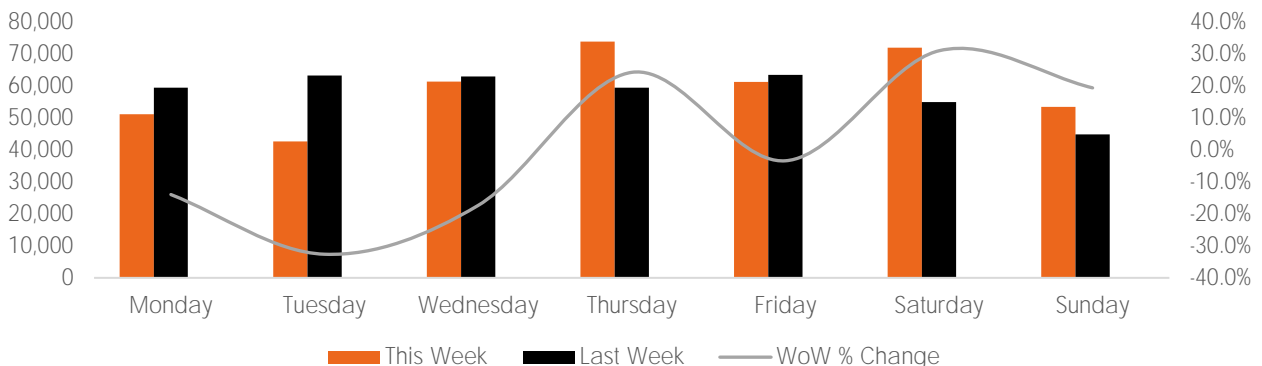

Visitor Totals

	Current Week	Previous Week	WoW % Change
Total Visitors	415,335	408,029	1.8%

Key Stats

Thursday was the busiest day this week with a total of 73,771 visits. The busiest hour was at 1:00 PM on Saturday with 6,891 visits. The busiest location was SW Cor. Of Malcolm X & 125th with a total of 78,860 visits.

Note: Original Locations include 125th St and Frederick Douglas Blvd; NE.

Visitors by Day (All Locations)

	Monday	Tuesday	Wednesday	Thursday	Friday	Saturday	Sunday	Total
Current Week	51,065	42,597	61,326	73,771	61,180	71,943	53,453	415,335
Previous Week	59,364	63,225	62,943	59,400	63,360	54,947	44,790	408,029
Change WoW	-8,299	-20,628	-1,617	14,371	-2,180	16,996	8,663	7,306
% Change WoW	-14.0%	-32.6%	-17.4%	24.2%	-3.4%	30.9%	19.3%	1.8%

Visitors by Day (Original Locations)

	Monday	Tuesday	Wednesday	Thursday	Friday	Saturday	Sunday	Total
Current Week	6,382	5,390	9,123	9,741	9,532	11,682	7,539	59,389
Previous Week	8,673	8,996	9,393	7,285	9,501	7,554	5,701	57,103
Previous Year	11,607	13,914	13,211	12,649	16,495	17,037	9,332	94,245
% Change WoW	-26.4%	-40.1%	-17.4%	33.7%	0.3%	54.6%	32.2%	4.0%
% Change YoY	-45.0%	-61.3%	-30.9%	-23.0%	-42.2%	-31.4%	-19.2%	-37.0%

Weather (High/Low F)

	Monday	Tuesday	Wednesday	Thursday	Friday	Saturday	Sunday
This Week	86 / 57	73 / 55	73 / 57	79 / 57	77 / 59	73 / 57	72 / 54
Last Week	70 / 57	68 / 57	72 / 61	72 / 57	72 / 59	77 / 59	82 / 64

Visitors by Day (All Locations)