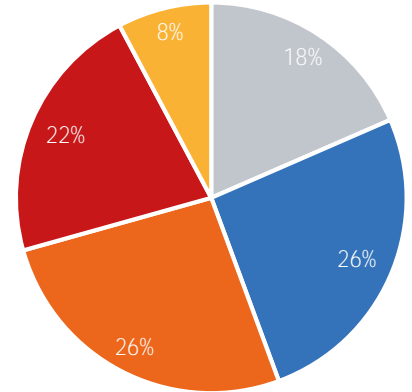

Visitor Totals

	Current Week	Previous Week	WoW % Change
Total Visitors	415,335	408,029	1.8%

Key Stats

Thursday was the busiest day this week with a total of 73,771 visits. The busiest hour was at 1:00 PM on Saturday with 6,891 visits. The busiest location was SW Cor. Of Malcolm X & 125th with a total of 78,860 visits.

Visitors by Day (Original Locations)

	Monday	Tuesday	Wednesday	Thursday	Friday	Saturday	Sunday	Total
Current Week	6,382	5,390	9,123	9,741	9,532	11,682	7,539	59,389
Previous Week	8,673	8,996	9,393	7,285	9,501	7,554	5,701	57,103
Previous Year	11,607	13,914	13,211	12,649	16,495	17,037	9,332	94,245
% Change WoW	-26.4%	-40.1%	-17.4%	33.7%	0.3%	54.6%	32.2%	4.0%
% Change YoY	-45.0%	-61.3%	-30.9%	-23.0%	-42.2%	-31.4%	-19.2%	-37.0%

Visitors by Day (All Locations)

% Share of Visitors by Day

Visitors by Day Part - Weekend

Morning	11,182
Lunch	15,686
Afternoon	15,916
Early Eve	13,051
Evening	4,715

Visitors by Day Part - Weekday

Morning	11,022
Lunch	13,744
Afternoon	15,021
Early Eve	12,600
Evening	4,154

Day Parts are calculated using the following time periods:
 Morning 06:00AM - 10:59AM
 Lunch 11:00AM - 1:59PM
 Afternoon 2:00PM - 4:59PM
 Early Evening 5:00PM - 7:59PM
 Evening 8:00PM - 11:59PM

Long Term Trend by Week