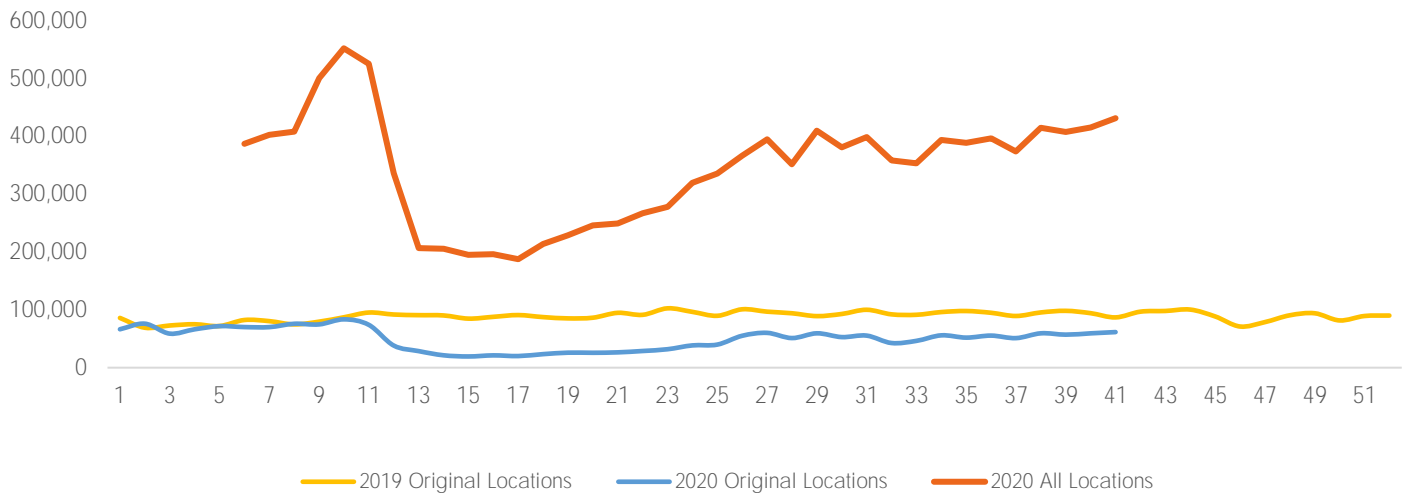

Week 41 2020. Oct 05 2020 to Oct 11 2020

Footfall Report 125th St BID

Visitor Totals

	Current Week	Previous Week	WoW % Change
Total Visitors	431,379	415,335	3.9%

Key Stats

Thursday was the busiest day this week with a total of 72,715 visits. The busiest hour was at 1:00 PM on Thursday with 6,931 visits. The busiest location was SW Cor. Of Malcolm X & 125th with a total of 85,832 visits.

Visitors by Day (All Locations)

% Share of Visitors by Day

Visitors by Day Part - Weekend

Visitors by Day Part - Weekday

Day Parts are calculated using the following time periods:
 Morning 06:00AM - 10:59AM
 Lunch 11:00AM - 1:59PM
 Afternoon 2:00PM - 4:59PM
 Early Evening 5:00PM - 7:59PM
 Evening 8:00PM - 11:59PM

Long Term Trend by Week

Visitors by Hour

	Monday	Tuesday	Wednesday	Thursday	Friday	Saturday	Sunday
6:00	674	690	805	933	833	677	581
7:00	1,507	1,645	1,716	2,425	1,702	1,345	1,118
8:00	3,690	3,522	3,738	4,363	2,830	2,629	1,362
9:00	3,430	3,221	3,339	4,111	3,375	3,254	1,970
10:00	3,874	3,860	4,113	4,586	3,638	4,076	2,140
11:00	4,481	4,095	4,614	5,068	4,806	4,734	2,727
12:00	5,453	4,956	5,169	5,927	5,489	4,891	3,688
13:00	6,223	5,160	5,042	6,931	6,466	4,832	3,835
14:00	5,337	4,872	5,075	5,855	5,875	5,020	4,131
15:00	5,322	5,264	4,793	6,074	5,661	5,408	4,293
16:00	5,369	5,236	4,387	5,945	6,237	5,528	4,548
17:00	5,365	4,667	4,372	5,663	5,808	5,292	4,262
18:00	4,431	4,249	3,991	4,843	4,986	4,537	3,392
19:00	3,336	2,880	3,002	3,460	3,590	3,379	2,380
20:00	1,709	1,573	1,584	2,037	2,142	1,942	1,211
21:00	1,070	965	980	1,108	1,298	1,292	886
22:00	740	642	676	868	914	957	575
23:00	495	458	605	588	769	757	443