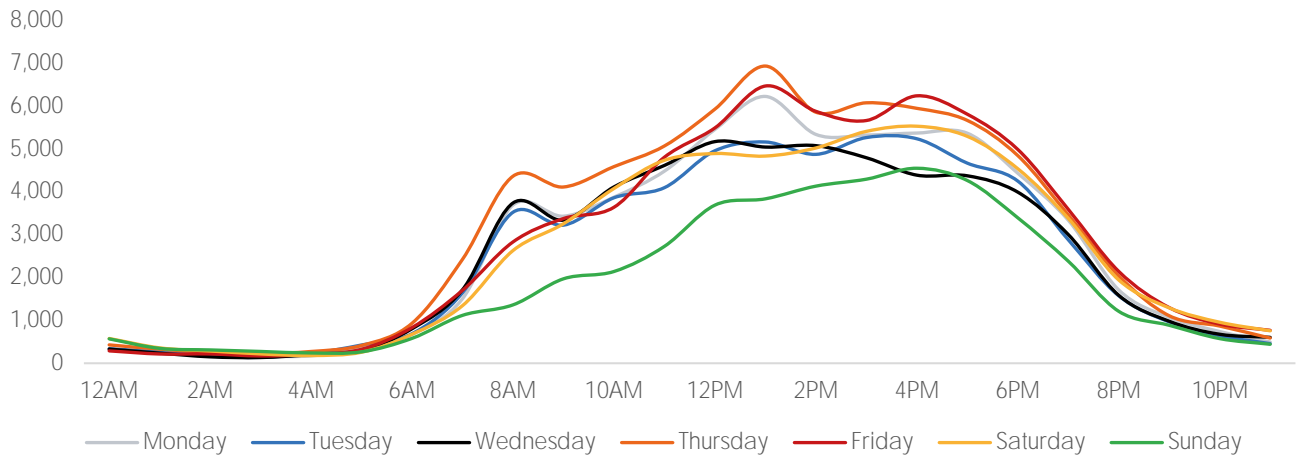

Visitors by Day (All Locations)

% Share of Visitors by Day

Visitors by Day Part - Weekend

Visitors by Day Part - Weekday

Day Parts are calculated using the following time periods:
 Morning 06:00AM - 10:59AM
 Lunch 11:00AM - 1:59PM
 Afternoon 2:00PM - 4:59PM
 Early Evening 5:00PM - 7:59PM
 Evening 8:00PM - 11:59PM

Long Term Trend by Week

Visitors by Hour

	Monday	Tuesday	Wednesday	Thursday	Friday	Saturday	Sunday
6:00	674	690	805	933	833	677	581
7:00	1,507	1,645	1,716	2,425	1,702	1,345	1,118
8:00	3,690	3,522	3,738	4,363	2,830	2,629	1,362
9:00	3,430	3,221	3,339	4,111	3,375	3,254	1,970
10:00	3,874	3,860	4,113	4,586	3,638	4,076	2,140
11:00	4,481	4,095	4,614	5,068	4,806	4,734	2,727
12:00	5,453	4,956	5,169	5,927	5,489	4,891	3,688
13:00	6,223	5,160	5,042	6,931	6,466	4,832	3,835
14:00	5,337	4,872	5,075	5,855	5,875	5,020	4,131
15:00	5,322	5,264	4,793	6,074	5,661	5,408	4,293
16:00	5,369	5,236	4,387	5,945	6,237	5,528	4,548
17:00	5,365	4,667	4,372	5,663	5,808	5,292	4,262
18:00	4,431	4,249	3,991	4,843	4,986	4,537	3,392
19:00	3,336	2,880	3,002	3,460	3,590	3,379	2,380
20:00	1,709	1,573	1,584	2,037	2,142	1,942	1,211
21:00	1,070	965	980	1,108	1,298	1,292	886
22:00	740	642	676	868	914	957	575
23:00	495	458	605	588	769	757	443