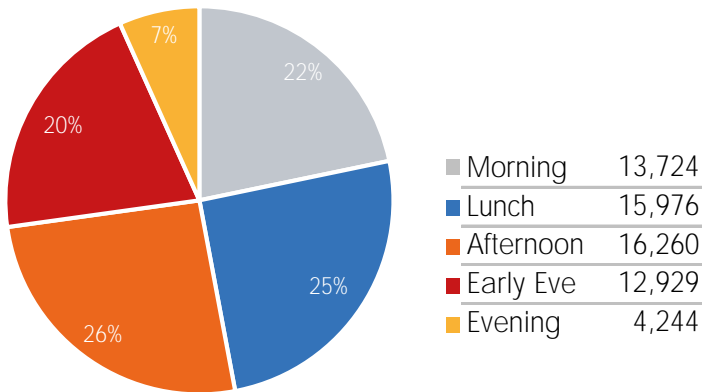

Week 41 2020. Oct 05 2020 to Oct 11 2020

Footfall Report 125th St BID

Visitor Totals

	Current Week	Previous Week	WoW % Change
Total Visitors	431,379	415,335	3.9%

Key Stats

Thursday was the busiest day this week with a total of 72,715 visits. The busiest hour was at 1:00 PM on Thursday with 6,931 visits. The busiest location was SW Cor. Of Malcolm X & 125th with a total of 85,832 visits.

Visitors by Day (All Locations)

% Share of Visitors by Day

Visitors by Day Part - Weekend

Visitors by Day Part - Weekday

Day Parts are calculated using the following time periods:
 Morning 06:00AM - 10:59AM
 Lunch 11:00AM - 1:59PM
 Afternoon 2:00PM - 4:59PM
 Early Evening 5:00PM - 7:59PM
 Evening 8:00PM - 11:59PM

Long Term Trend by Week

Visitors by Hour

	Monday	Tuesday	Wednesday	Thursday	Friday	Saturday	Sunday
6:00	674	690	805	933	833	677	581
7:00	1,507	1,645	1,716	2,425	1,702	1,345	1,118
8:00	3,690	3,522	3,738	4,363	2,830	2,629	1,362
9:00	3,430	3,221	3,339	4,111	3,375	3,254	1,970
10:00	3,874	3,860	4,113	4,586	3,638	4,076	2,140
11:00	4,481	4,095	4,614	5,068	4,806	4,734	2,727
12:00	5,453	4,956	5,169	5,927	5,489	4,891	3,688
13:00	6,223	5,160	5,042	6,931	6,466	4,832	3,835
14:00	5,337	4,872	5,075	5,855	5,875	5,020	4,131
15:00	5,322	5,264	4,793	6,074	5,661	5,408	4,293
16:00	5,369	5,236	4,387	5,945	6,237	5,528	4,548
17:00	5,365	4,667	4,372	5,663	5,808	5,292	4,262
18:00	4,431	4,249	3,991	4,843	4,986	4,537	3,392
19:00	3,336	2,880	3,002	3,460	3,590	3,379	2,380
20:00	1,709	1,573	1,584	2,037	2,142	1,942	1,211
21:00	1,070	965	980	1,108	1,298	1,292	886
22:00	740	642	676	868	914	957	575
23:00	495	458	605	588	769	757	443