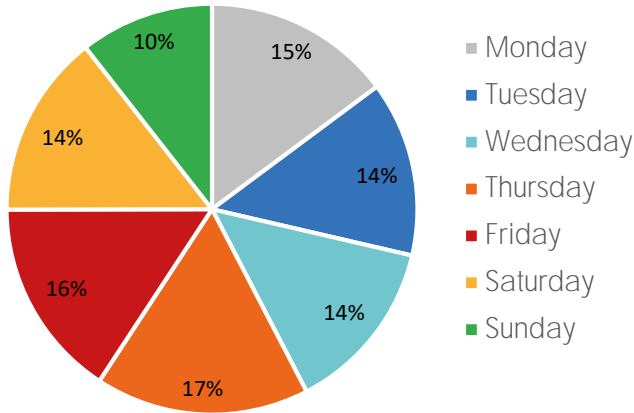

Week 41 2020. Oct 05 2020 to Oct 11 2020

Footfall Report 125th St BID

Visitor Totals

	Current Week	Previous Week	WoW % Change
Total Visitors	431,379	415,335	3.9%

Key Stats

Thursday was the busiest day this week with a total of 72,715 visits. The busiest hour was at 1:00 PM on Thursday with 6,931 visits. The busiest location was SW Cor. Of Malcolm X & 125th with a total of 85,832 visits.

Note: Original Locations include 125th St and Frederick Douglas Blvd: NE.

Visitors by Day (All Locations)

	Monday	Tuesday	Wednesday	Thursday	Friday	Saturday	Sunday	Total
Current Week	63,961	59,517	59,358	72,715	67,846	62,430	45,552	431,379
Previous Week	51,065	42,597	61,326	73,771	61,180	71,943	53,453	415,335
Change WoW	12,896	16,920	-1,968	-1,056	6,666	-9,513	-7,901	16,044
% Change WoW	25.3%	39.7%	-17.4%	-1.4%	10.9%	-13.2%	-14.8%	3.9%

Visitors by Day (Original Locations)

	Monday	Tuesday	Wednesday	Thursday	Friday	Saturday	Sunday	Total
Current Week	9,398	8,930	8,075	9,758	10,388	8,767	6,229	61,545
Previous Week	6,382	5,390	9,123	9,741	9,532	11,682	7,539	59,389
Previous Year	10,670	11,074	9,826	14,108	13,604	14,560	13,139	86,981
% Change WoW	47.3%	65.7%	-17.4%	0.2%	9.0%	-25.0%	-17.4%	3.6%
% Change YoY	-11.9%	-19.4%	-17.8%	-30.8%	-23.6%	-39.8%	-52.6%	-29.2%

Visitors by Day (All Locations)

% Share of Visitors by Day

Visitors by Day Part - Weekend

Visitors by Day Part - Weekday

Day Parts are calculated using the following time periods:
 Morning 06:00AM - 10:59AM
 Lunch 11:00AM - 1:59PM
 Afternoon 2:00PM - 4:59PM
 Early Evening 5:00PM - 7:59PM
 Evening 8:00PM - 11:59PM