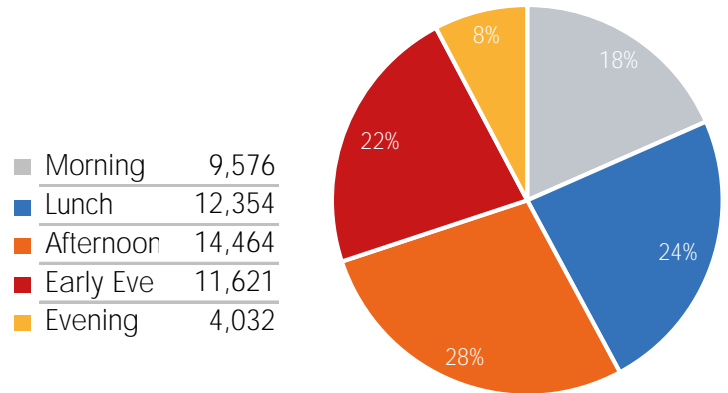

Week 41 2020. Oct 05 2020 to Oct 11 2020

Footfall Report 125th St BID

Visitor Totals

	Current Week	Previous Week	WoW % Change
Total Visitors	431,379	415,335	3.9%

Key Stats

Thursday was the busiest day this week with a total of 72,715 visits. The busiest hour was at 1:00 PM on Thursday with 6,931 visits. The busiest location was SW Cor. Of Malcolm X & 125th with a total of 85,832 visits.

Note: Original Locations include 125th St and Frederick Douglas Blvd: NE.

Visitors by Day (All Locations)

	Monday	Tuesday	Wednesday	Thursday	Friday	Saturday	Sunday	Total
Current Week	63,961	59,517	59,358	72,715	67,846	62,430	45,552	431,379
Previous Week	51,065	42,597	61,326	73,771	61,180	71,943	53,453	415,335
Change WoW	12,896	16,920	-1,968	-1,056	6,666	-9,513	-7,901	16,044
% Change WoW	25.3%	39.7%	-17.4%	-1.4%	10.9%	-13.2%	-14.8%	3.9%

Visitors by Day (Original Locations)

	Monday	Tuesday	Wednesday	Thursday	Friday	Saturday	Sunday	Total
Current Week	9,398	8,930	8,075	9,758	10,388	8,767	6,229	61,545
Previous Week	6,382	5,390	9,123	9,741	9,532	11,682	7,539	59,389
Previous Year	10,670	11,074	9,826	14,108	13,604	14,560	13,139	86,981
% Change WoW	47.3%	65.7%	-17.4%	0.2%	9.0%	-25.0%	-17.4%	3.6%
% Change YoY	-11.9%	-19.4%	-17.8%	-30.8%	-23.6%	-39.8%	-52.6%	-29.2%

Visitors by Day (All Locations)

% Share of Visitors by Day

Visitors by Day Part - Weekend

Visitors by Day Part - Weekday

Day Parts are calculated using the following time periods:
 Morning 06:00AM - 10:59AM
 Lunch 11:00AM - 1:59PM
 Afternoon 2:00PM - 4:59PM
 Early Evening 5:00PM - 7:59PM
 Evening 8:00PM - 11:59PM