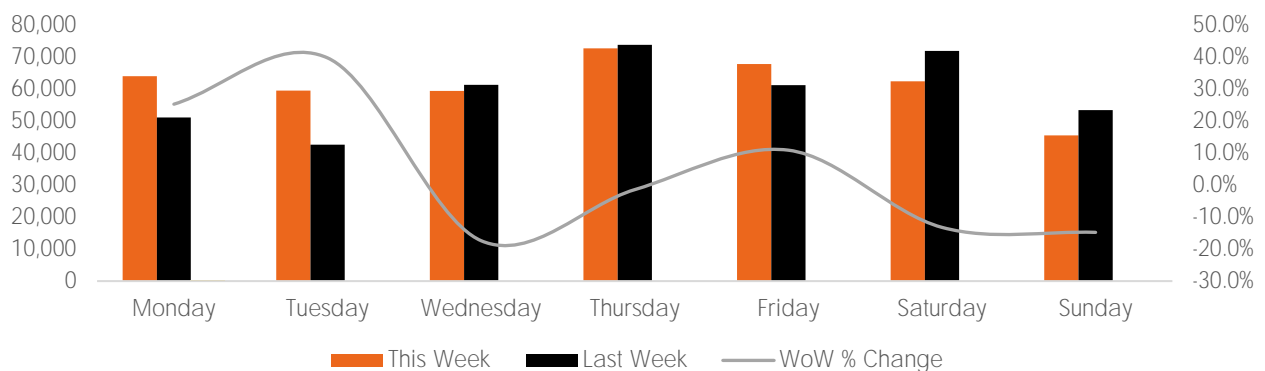

Visitors by Day (All Locations)