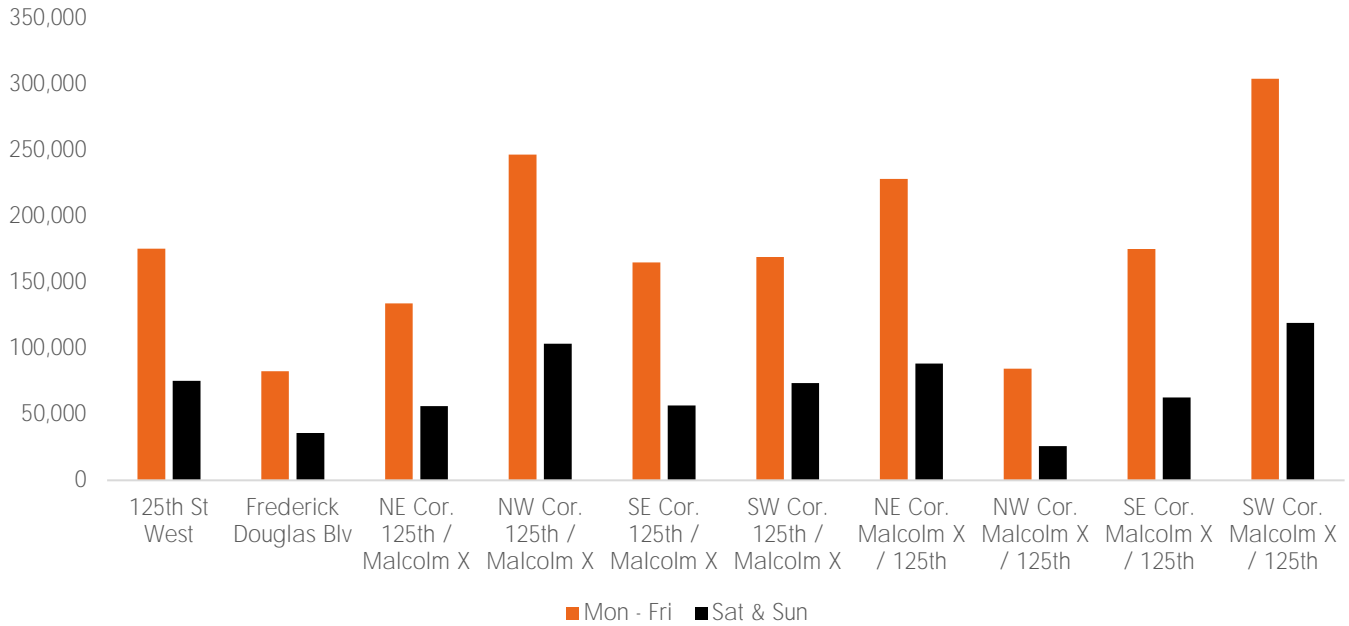

Monthly Pedestrian Report

125th St BID

Pedestrian Counts 7am - 7pm

	Mon - Fri	Sat & Sun
125th St West	175,213	75,284
Frederick Douglas Blv	82,566	35,924
NE Cor. 125th / Malcolm X	133,855	56,058
NW Cor. 125th / Malcolm X	246,445	103,359
SE Cor. 125th / Malcolm X	164,947	56,711
SW Cor. 125th / Malcolm X	169,064	73,705
NE Cor. Malcolm X / 125th	228,192	88,363
NW Cor. Malcolm X / 125th	84,594	25,989
SE Cor. Malcolm X / 125th	175,082	62,643
SW Cor. Malcolm X / 125th	303,998	119,151

Pedestrian Counts by Day Part

	7am-11am	11am-2pm	2pm-6pm	6pm-12am
125th St West	44,616	84,426	102,845	46,476
Frederick Douglas Blv	31,727	35,962	44,357	17,630
NE Cor. 125th / Malcolm X	40,978	55,242	76,357	36,650
NW Cor. 125th / Malcolm X	54,047	101,117	160,246	85,457
SE Cor. 125th / Malcolm X	51,200	57,485	97,489	48,332
SW Cor. 125th / Malcolm X	36,560	83,123	100,558	57,724
NE Cor. Malcolm X / 125th	71,875	78,797	130,221	109,413
NW Cor. Malcolm X / 125th	31,943	23,326	43,827	31,737
SE Cor. Malcolm X / 125th	57,308	62,429	99,150	61,236
SW Cor. Malcolm X / 125th	113,151	114,859	159,884	98,667