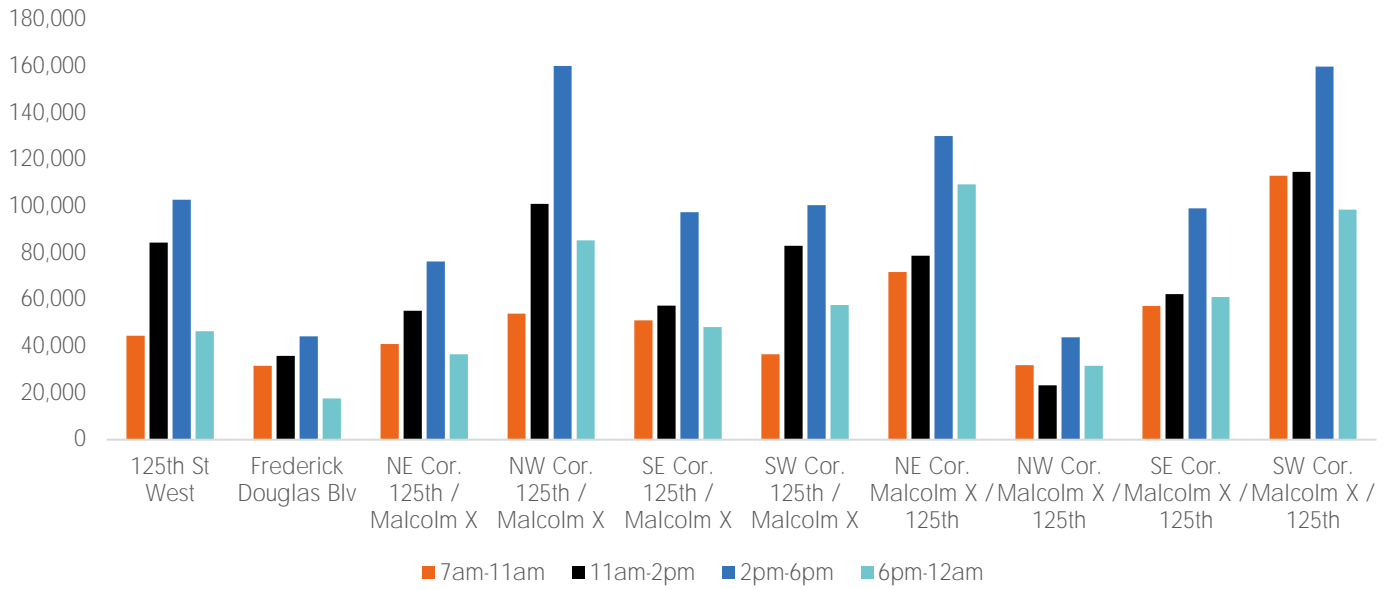

Monthly Pedestrian Report

125th St BID

Pedestrian Counts 7am - 7pm

	Mon - Fri	Sat & Sun
125th St West	175,213	75,284
Frederick Douglas Blv	82,566	35,924
NE Cor. 125th / Malcolm X	133,855	56,058
NW Cor. 125th / Malcolm X	246,445	103,359
SE Cor. 125th / Malcolm X	164,947	56,711
SW Cor. 125th / Malcolm X	169,064	73,705
NE Cor. Malcolm X / 125th	228,192	88,363
NW Cor. Malcolm X / 125th	84,594	25,989
SE Cor. Malcolm X / 125th	175,082	62,643
SW Cor. Malcolm X / 125th	303,998	119,151

Pedestrian Counts by Day Part

	7am-11am	11am-2pm	2pm-6pm	6pm-12am
125th St West	44,616	84,426	102,845	46,476
Frederick Douglas Blv	31,727	35,962	44,357	17,630
NE Cor. 125th / Malcolm X	40,978	55,242	76,357	36,650
NW Cor. 125th / Malcolm X	54,047	101,117	160,246	85,457
SE Cor. 125th / Malcolm X	51,200	57,485	97,489	48,332
SW Cor. 125th / Malcolm X	36,560	83,123	100,558	57,724
NE Cor. Malcolm X / 125th	71,875	78,797	130,221	109,413
NW Cor. Malcolm X / 125th	31,943	23,326	43,827	31,737
SE Cor. Malcolm X / 125th	57,308	62,429	99,150	61,236
SW Cor. Malcolm X / 125th	113,151	114,859	159,884	98,667