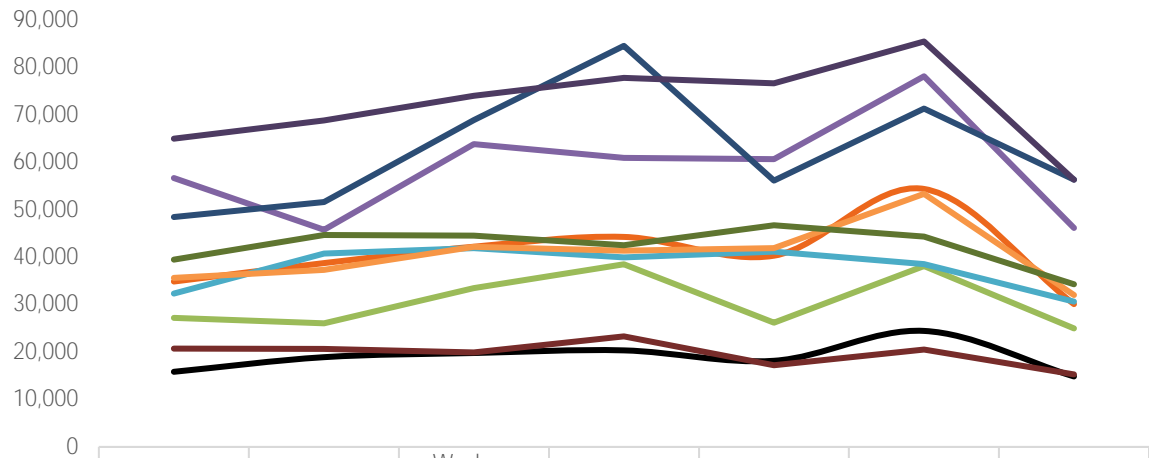

Pedestrian Counts by Weekday

	Monday	Tuesday	Wednesday	Thursday	Friday	Saturday	Sunday
125th St West	34,882	38,767	42,230	44,292	40,332	54,411	30,115
Frederick Douglas Blv	15,850	18,932	19,805	20,363	18,169	24,471	14,865
NE Cor. 125th / Malcolm X	27,200	26,067	33,464	38,524	26,187	38,133	24,997
NW Cor. 125th / Malcolm X	56,741	45,792	63,858	60,943	60,671	78,162	46,184
SE Cor. 125th / Malcolm X	32,329	40,780	41,925	39,994	41,191	38,560	30,651
SW Cor. 125th / Malcolm X	35,640	37,362	42,178	41,405	41,943	53,377	32,039
NE Cor. Malcolm X / 125th	48,489	51,670	68,920	84,586	56,140	71,373	56,379
NW Cor. Malcolm X / 125th	20,740	20,684	19,915	23,314	17,252	20,570	15,294
SE Cor. Malcolm X / 125th	39,525	44,721	44,553	42,540	46,750	44,349	34,302
SW Cor. Malcolm X / 125th	64,997	68,830	74,031	77,846	76,714	85,503	56,354