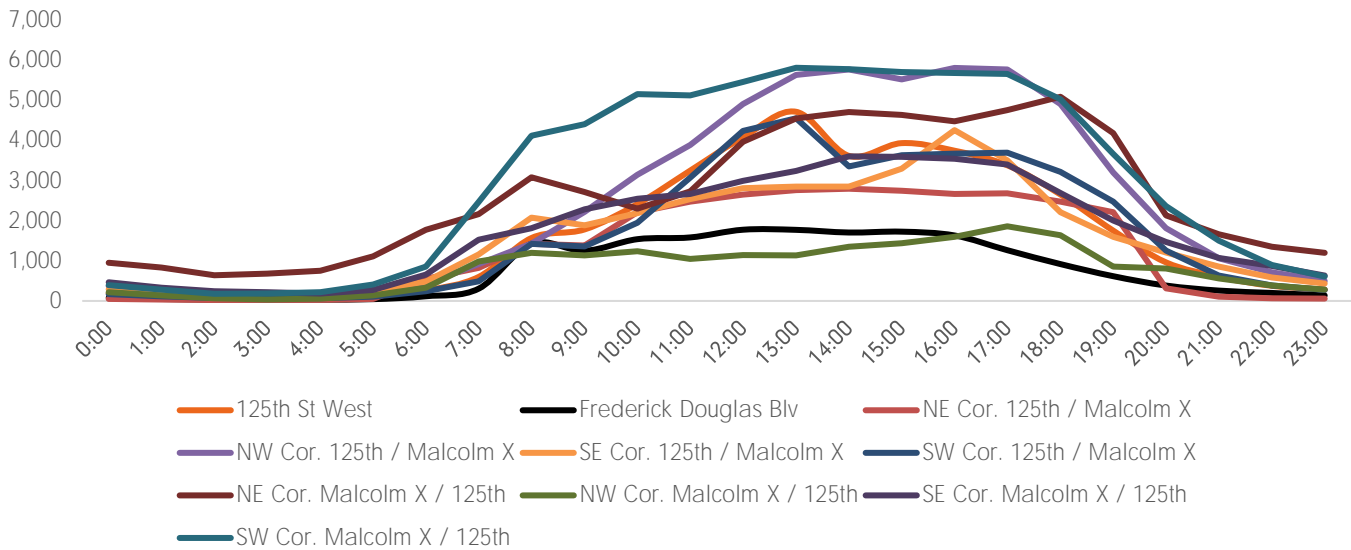

Average Pedestrian Counts by Hour

	125th St West	Frederick Douglas Blv	NE Cor. 125th / Malcolm X	NW Cor. 125th / Malcolm X	SE Cor. 125th / Malcolm X	SW Cor. 125th / Malcolm X	NE Cor. Malcolm X / 125th	NW Cor. Malcolm X / 125th	SE Cor. Malcolm X / 125th	SW Cor. Malcolm X / 125th
0:00	193	81	51	366	287	171	955	215	469	395
1:00	102	49	33	256	176	116	832	137	330	283
2:00	86	37	22	200	147	78	641	71	246	178
3:00	76	34	24	91	109	76	684	38	215	188
4:00	87	34	25	117	112	69	751	59	185	218
5:00	142	45	53	189	248	104	1,109	140	272	411
6:00	266	117	556	421	481	239	1,779	332	657	857
7:00	600	308	826	919	1,158	491	2,166	986	1,531	2,469
8:00	1,572	1,431	1,424	1,432	2,078	1,422	3,084	1,198	1,820	4,123
9:00	1,785	1,252	1,385	2,224	1,890	1,358	2,715	1,139	2,290	4,413
10:00	2,417	1,541	2,218	3,147	2,188	1,952	2,302	1,241	2,546	5,160
11:00	3,253	1,585	2,475	3,892	2,543	3,076	2,736	1,047	2,670	5,128
12:00	4,087	1,777	2,652	4,914	2,813	4,241	3,969	1,147	3,001	5,462
13:00	4,721	1,775	2,764	5,639	2,857	4,558	4,552	1,139	3,247	5,819
14:00	3,621	1,708	2,801	5,772	2,857	3,358	4,716	1,356	3,608	5,781
15:00	3,939	1,729	2,746	5,525	3,302	3,634	4,644	1,443	3,598	5,710
16:00	3,749	1,634	2,673	5,815	4,262	3,675	4,479	1,599	3,551	5,689
17:00	3,384	1,266	2,688	5,780	3,506	3,698	4,764	1,863	3,407	5,661
18:00	2,659	921	2,477	4,913	2,212	3,218	5,095	1,641	2,691	5,036
19:00	1,755	618	2,212	3,207	1,601	2,478	4,188	855	2,005	3,671
20:00	962	384	315	1,813	1,210	1,260	2,133	806	1,474	2,368
21:00	601	258	106	1,066	861	632	1,666	560	1,070	1,507
22:00	378	200	68	714	590	382	1,352	386	875	901
23:00	285	138	58	494	431	275	1,197	285	633	611