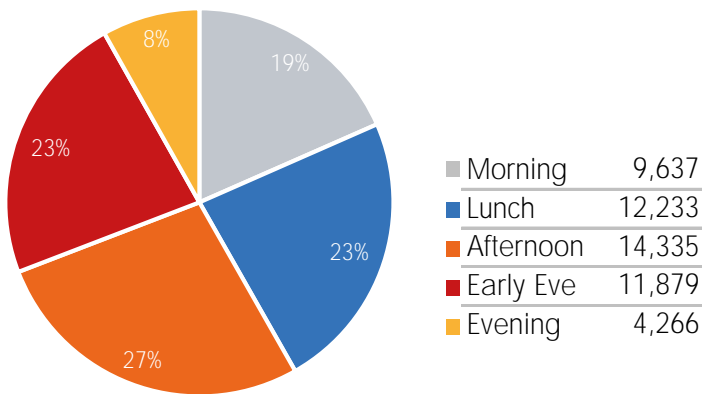

Week 43 2020. Oct 19 2020 to Oct 25 2020

Footfall Report 125th St BID

Visitor Totals

	Current Week	Previous Week	WoW % Change
Total Visitors	365,198	380,964	-4.1%

Key Stats

Friday was the busiest day this week with a total of 57,223 visits. The busiest hour was at 5:00 PM on Friday with 5,512 visits. The busiest location was SW Cor. Of Malcolm X & 125th with a total of 65,494 visits.

Visitors by Day (All Locations)

% Share of Visitors by Day

Visitors by Day Part - Weekend

Visitors by Day Part - Weekday

Day Parts are calculated using the following time periods:
 Morning 06:00AM - 10:59AM
 Lunch 11:00AM - 1:59PM
 Afternoon 2:00PM - 4:59PM
 Early Evening 5:00PM - 7:59PM
 Evening 8:00PM - 11:59PM

Long Term Trend by Week

Visitors by Hour

	Monday	Tuesday	Wednesday	Thursday	Friday	Saturday	Sunday
6:00	643	566	697	843	729	592	537
7:00	1,288	1,237	1,443	1,658	1,491	1,042	784
8:00	2,661	1,846	2,158	2,286	2,147	1,685	1,414
9:00	2,383	2,031	2,363	2,535	2,302	2,094	1,630
10:00	3,608	2,435	3,059	3,046	2,730	2,736	2,231
11:00	3,814	2,917	3,567	3,383	3,483	3,364	2,467
12:00	4,530	3,390	4,409	4,333	4,492	3,976	3,318
13:00	5,388	4,048	4,596	4,242	4,572	4,438	3,456
14:00	5,008	4,197	4,891	4,505	5,019	4,829	3,610
15:00	4,717	4,421	4,699	4,702	5,007	5,376	3,778
16:00	4,933	4,425	4,906	4,926	5,321	5,348	3,811
17:00	4,883	4,128	4,768	4,793	5,512	5,150	3,787
18:00	4,042	3,543	4,031	4,033	4,550	4,390	2,923
19:00	2,980	2,732	3,076	2,998	3,324	3,295	2,126
20:00	1,774	1,415	1,683	1,838	1,975	2,016	1,198
21:00	1,323	952	1,091	1,088	1,336	1,285	772
22:00	799	663	796	762	956	950	499
23:00	567	434	572	566	738	783	421