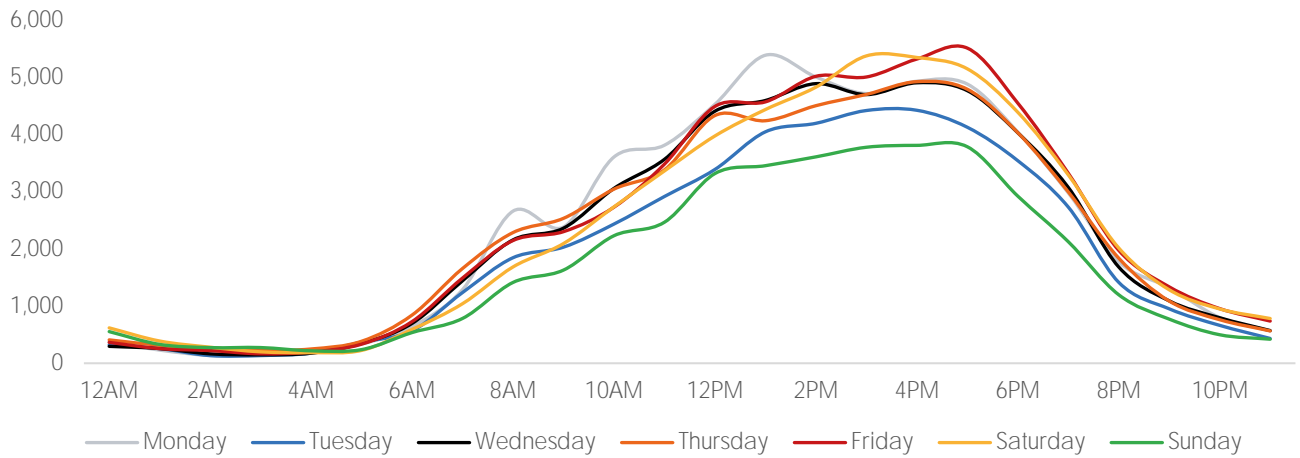

Visitors by Day (All Locations)

% Share of Visitors by Day

Visitors by Day Part - Weekend

Visitors by Day Part - Weekday

Day Parts are calculated using the following time periods:
 Morning 06:00AM - 10:59AM
 Lunch 11:00AM - 1:59PM
 Afternoon 2:00PM - 4:59PM
 Early Evening 5:00PM - 7:59PM
 Evening 8:00PM - 11:59PM

Long Term Trend by Week

Visitors by Hour

	Monday	Tuesday	Wednesday	Thursday	Friday	Saturday	Sunday
6:00	643	566	697	843	729	592	537
7:00	1,288	1,237	1,443	1,658	1,491	1,042	784
8:00	2,661	1,846	2,158	2,286	2,147	1,685	1,414
9:00	2,383	2,031	2,363	2,535	2,302	2,094	1,630
10:00	3,608	2,435	3,059	3,046	2,730	2,736	2,231
11:00	3,814	2,917	3,567	3,383	3,483	3,364	2,467
12:00	4,530	3,390	4,409	4,333	4,492	3,976	3,318
13:00	5,388	4,048	4,596	4,242	4,572	4,438	3,456
14:00	5,008	4,197	4,891	4,505	5,019	4,829	3,610
15:00	4,717	4,421	4,699	4,702	5,007	5,376	3,778
16:00	4,933	4,425	4,906	4,926	5,321	5,348	3,811
17:00	4,883	4,128	4,768	4,793	5,512	5,150	3,787
18:00	4,042	3,543	4,031	4,033	4,550	4,390	2,923
19:00	2,980	2,732	3,076	2,998	3,324	3,295	2,126
20:00	1,774	1,415	1,683	1,838	1,975	2,016	1,198
21:00	1,323	952	1,091	1,088	1,336	1,285	772
22:00	799	663	796	762	956	950	499
23:00	567	434	572	566	738	783	421