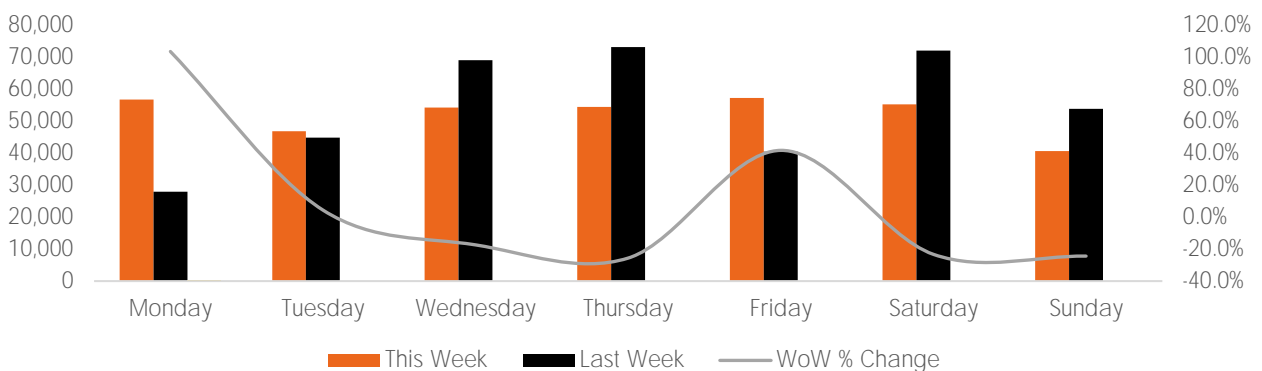

Visitors by Day (All Locations)