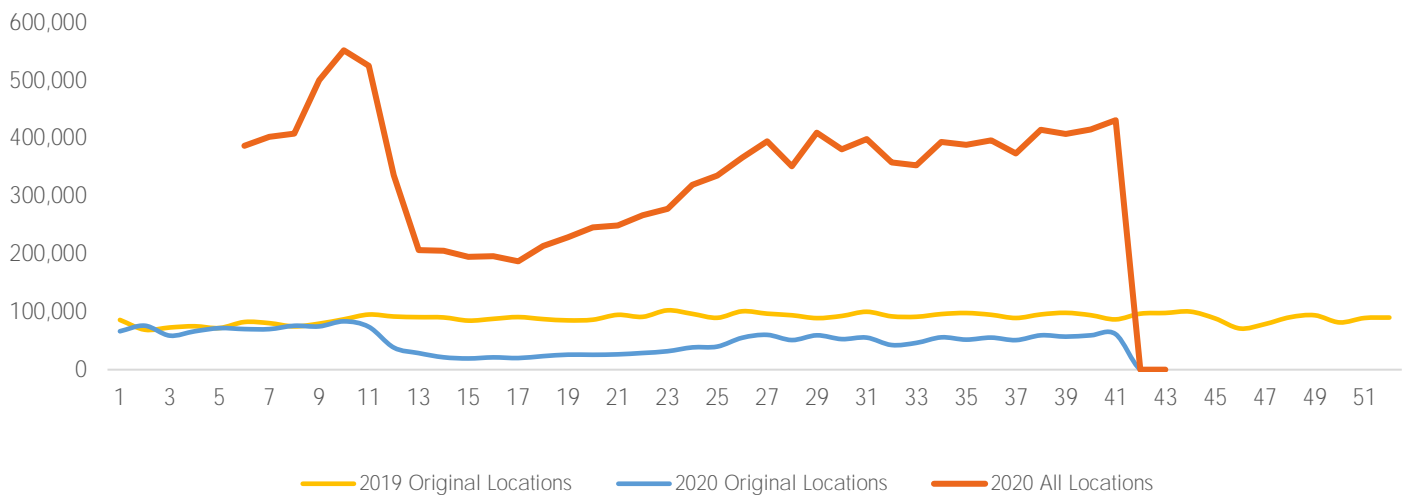

Week 43 2020. Oct 19 2020 to Oct 25 2020

Footfall Report 125th St BID

Visitor Totals

	Current Week	Previous Week	WoW % Change
Total Visitors	365,198	380,964	-4.1%

Key Stats

Friday was the busiest day this week with a total of 57,223 visits. The busiest hour was at 5:00 PM on Friday with 5,512 visits. The busiest location was SW Cor. Of Malcolm X & 125th with a total of 65,494 visits.

Visitors by Day (All Locations)

% Share of Visitors by Day

Visitors by Day Part - Weekend

Visitors by Day Part - Weekday

Day Parts are calculated using the following time periods:
 Morning 06:00AM - 10:59AM
 Lunch 11:00AM - 1:59PM
 Afternoon 2:00PM - 4:59PM
 Early Evening 5:00PM - 7:59PM
 Evening 8:00PM - 11:59PM

Long Term Trend by Week

Visitors by Hour

	Monday	Tuesday	Wednesday	Thursday	Friday	Saturday	Sunday
6:00	643	566	697	843	729	592	537
7:00	1,288	1,237	1,443	1,658	1,491	1,042	784
8:00	2,661	1,846	2,158	2,286	2,147	1,685	1,414
9:00	2,383	2,031	2,363	2,535	2,302	2,094	1,630
10:00	3,608	2,435	3,059	3,046	2,730	2,736	2,231
11:00	3,814	2,917	3,567	3,383	3,483	3,364	2,467
12:00	4,530	3,390	4,409	4,333	4,492	3,976	3,318
13:00	5,388	4,048	4,596	4,242	4,572	4,438	3,456
14:00	5,008	4,197	4,891	4,505	5,019	4,829	3,610
15:00	4,717	4,421	4,699	4,702	5,007	5,376	3,778
16:00	4,933	4,425	4,906	4,926	5,321	5,348	3,811
17:00	4,883	4,128	4,768	4,793	5,512	5,150	3,787
18:00	4,042	3,543	4,031	4,033	4,550	4,390	2,923
19:00	2,980	2,732	3,076	2,998	3,324	3,295	2,126
20:00	1,774	1,415	1,683	1,838	1,975	2,016	1,198
21:00	1,323	952	1,091	1,088	1,336	1,285	772
22:00	799	663	796	762	956	950	499
23:00	567	434	572	566	738	783	421