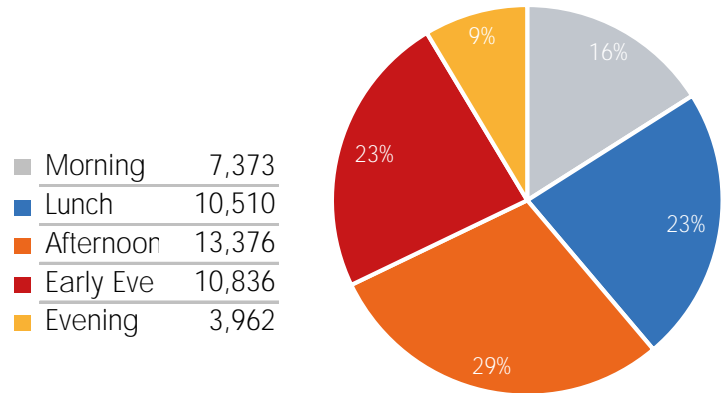

Week 43 2020. Oct 19 2020 to Oct 25 2020

Footfall Report 125th St BID

Visitor Totals

	Current Week	Previous Week	WoW % Change
Total Visitors	365,198	380,964	-4.1%

Key Stats

Friday was the busiest day this week with a total of 57,223 visits. The busiest hour was at 5:00 PM on Friday with 5,512 visits. The busiest location was SW Cor. Of Malcolm X & 125th with a total of 65,494 visits.

Visitors by Day (Original Locations)

	Monday	Tuesday	Wednesday	Thursday	Friday	Saturday	Sunday	Total
Current Week	7,109	6,143	6,954	6,499	7,355	6,837	4,936	45,833
Previous Week	4,529	6,773	10,938	10,647	4,627	11,956	7,823	57,293
Previous Year	16,576	12,901	11,473	12,569	17,669	18,986	7,911	98,085
% Change WoW	57.0%	-9.3%	-17.4%	-39.0%	59.0%	-42.8%	-36.9%	-20.0%
% Change YoY	-57.1%	-52.4%	-39.4%	-48.3%	-58.4%	-64.0%	-37.6%	-53.3%

Weather (High/Low F)

	Monday	Tuesday	Wednesday	Thursday	Friday	Saturday	Sunday
This Week	68 / 54	72 / 54	72 / 54	73 / 50	64 / 54	63 / 54	66 / 55
Last Week	75 / 55	75 / 59	79 / 61	84 / 64	90 / 59	84 / 55	73 / 54

Visitors by Day (All Locations)

% Share of Visitors by Day

Visitors by Day Part - Weekend

Visitors by Day Part - Weekday

Day Parts are calculated using the following time periods:
 Morning 06:00AM - 10:59AM
 Lunch 11:00AM - 1:59PM
 Afternoon 2:00PM - 4:59PM
 Early Evening 5:00PM - 7:59PM
 Evening 8:00PM - 11:59PM