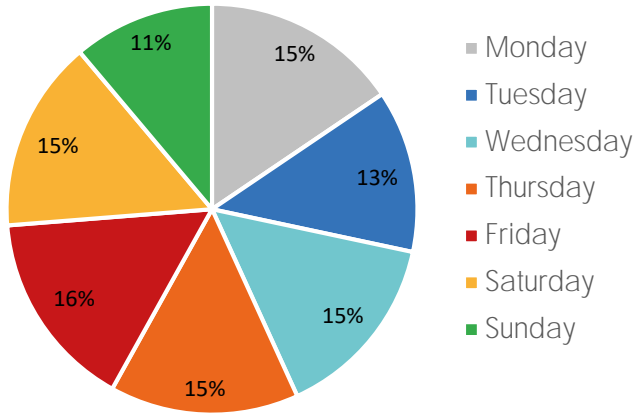

% Share of Visitors by Day