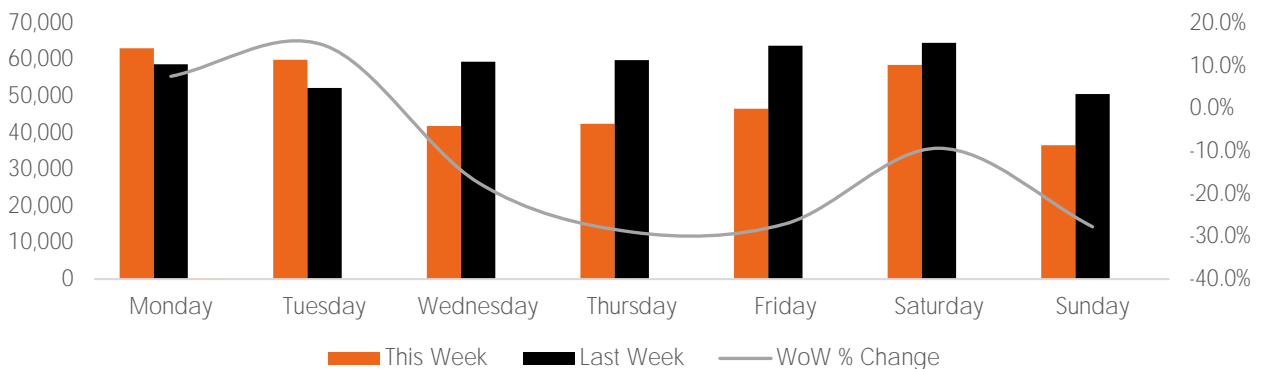

Visitors by Day (All Locations)