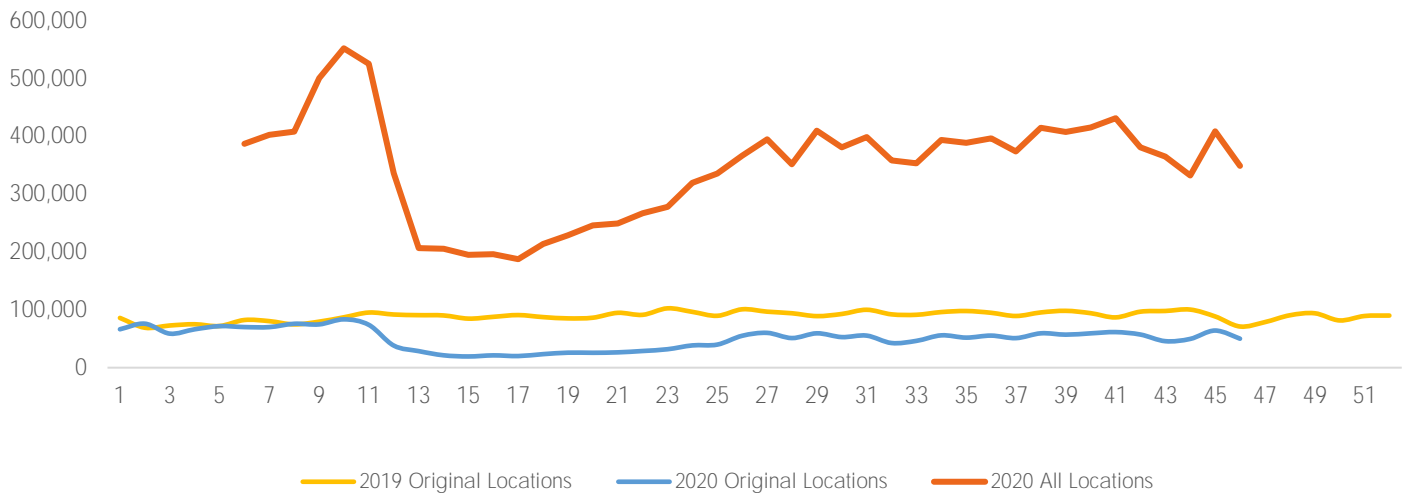

Week 46 2020. Nov 09 2020 to Nov 15 2020

Footfall Report 125th St BID

Visitor Totals

	Current Week	Previous Week	WoW % Change
Total Visitors	348,944	409,155	-14.7%

Key Stats

Monday was the busiest day this week with a total of 63,072 visits. The busiest hour was at 12:00 PM on Monday with 6,459 visits. The busiest location was SW Cor. Of Malcolm X & 125th with a total of 65,696 visits.

Visitors by Day (All Locations)

% Share of Visitors by Day

Visitors by Day Part - Weekend

Visitors by Day Part - Weekday

Day Parts are calculated using the following time periods:
 Morning 06:00AM - 10:59AM
 Lunch 11:00AM - 1:59PM
 Afternoon 2:00PM - 4:59PM
 Early Evening 5:00PM - 7:59PM
 Evening 8:00PM - 11:59PM

Long Term Trend by Week

Visitors by Hour

	Monday	Tuesday	Wednesday	Thursday	Friday	Saturday	Sunday
6:00	759	748	685	689	656	608	567
7:00	1,646	1,641	1,214	1,564	1,356	979	831
8:00	3,071	3,115	1,773	2,060	2,064	1,955	1,111
9:00	3,424	3,405	2,053	2,213	1,916	3,156	1,606
10:00	4,045	4,135	2,897	2,597	2,501	3,921	2,302
11:00	4,635	4,539	3,314	3,007	3,110	4,933	2,464
12:00	6,459	6,123	3,743	3,444	3,676	6,188	3,181
13:00	5,962	5,815	3,846	3,464	3,951	6,093	3,454
14:00	5,187	4,423	3,903	3,868	4,091	4,803	3,487
15:00	5,137	4,929	3,662	3,659	4,150	4,799	3,435
16:00	5,152	4,721	3,451	3,520	4,115	4,833	3,146
17:00	4,963	4,593	2,982	3,170	3,860	4,107	2,820
18:00	4,032	3,736	2,521	2,766	3,515	3,713	2,303
19:00	3,017	2,742	1,811	2,135	2,624	2,808	1,699
20:00	1,595	1,586	957	1,249	1,538	1,685	1,026
21:00	1,146	1,032	738	766	965	1,070	664
22:00	776	635	554	563	715	759	457
23:00	525	441	459	423	508	633	445