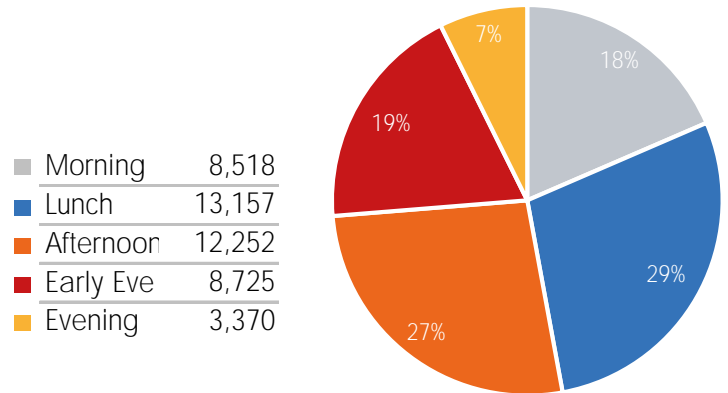

Week 46 2020. Nov 09 2020 to Nov 15 2020

Footfall Report 125th St BID

Visitor Totals

	Current Week	Previous Week	WoW % Change
Total Visitors	348,944	409,155	-14.7%

Key Stats

Monday was the busiest day this week with a total of 63,072 visits. The busiest hour was at 12:00 PM on Monday with 6,459 visits. The busiest location was SW Cor. Of Malcolm X & 125th with a total of 65,696 visits.

Visitors by Day (Original Locations)

	Monday	Tuesday	Wednesday	Thursday	Friday	Saturday	Sunday	Total
Current Week	9,845	9,875	5,009	5,061	6,264	9,435	4,603	50,092
Previous Week	8,063	7,853	8,492	9,494	10,600	11,891	7,836	64,229
Previous Year	11,670	7,723	10,787	8,039	13,937	12,499	6,559	71,214
% Change WoW	22.1%	25.7%	-17.4%	-46.7%	-40.9%	-20.7%	-41.3%	-22.0%
% Change YoY	-15.6%	27.9%	-53.6%	-37.0%	-55.1%	-24.5%	-29.8%	-29.7%

Weather (High/Low F)

	Monday	Tuesday	Wednesday	Thursday	Friday	Saturday	Sunday
This Week	59 / 43	61 / 46	57 / 45	59 / 48	59 / 48	59 / 46	63 / 50
Last Week	73 / 50	63 / 52	68 / 52	68 / 55	61 / 48	59 / 50	59 / 45

Visitors by Day (All Locations)

% Share of Visitors by Day

Visitors by Day Part - Weekend

Visitors by Day Part - Weekday

Day Parts are calculated using the following time periods:
 Morning 06:00AM - 10:59AM
 Lunch 11:00AM - 1:59PM
 Afternoon 2:00PM - 4:59PM
 Early Evening 5:00PM - 7:59PM
 Evening 8:00PM - 11:59PM