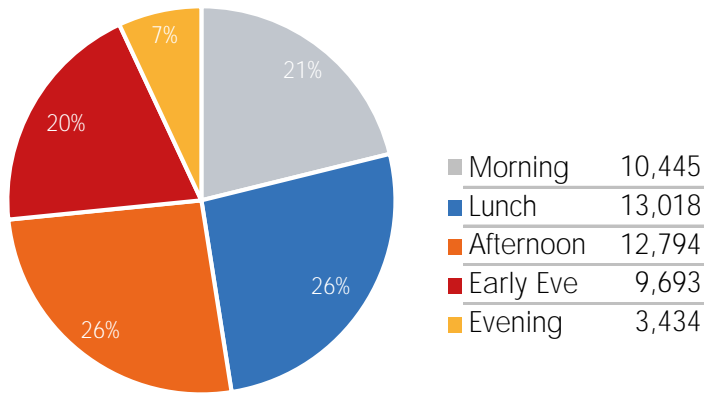

Week 46 2020. Nov 09 2020 to Nov 15 2020

Footfall Report 125th St BID

Visitor Totals

	Current Week	Previous Week	WoW % Change
Total Visitors	348,944	409,155	-14.7%

Key Stats

Monday was the busiest day this week with a total of 63,072 visits. The busiest hour was at 12:00 PM on Monday with 6,459 visits. The busiest location was SW Cor. Of Malcolm X & 125th with a total of 65,696 visits.

Visitors by Day (All Locations)

% Share of Visitors by Day

Visitors by Day Part - Weekend

Visitors by Day Part - Weekday

Day Parts are calculated using the following time periods:
 Morning 06:00AM - 10:59AM
 Lunch 11:00AM - 1:59PM
 Afternoon 2:00PM - 4:59PM
 Early Evening 5:00PM - 7:59PM
 Evening 8:00PM - 11:59PM

Long Term Trend by Week

Visitors by Hour

	Monday	Tuesday	Wednesday	Thursday	Friday	Saturday	Sunday
6:00	759	748	685	689	656	608	567
7:00	1,646	1,641	1,214	1,564	1,356	979	831
8:00	3,071	3,115	1,773	2,060	2,064	1,955	1,111
9:00	3,424	3,405	2,053	2,213	1,916	3,156	1,606
10:00	4,045	4,135	2,897	2,597	2,501	3,921	2,302
11:00	4,635	4,539	3,314	3,007	3,110	4,933	2,464
12:00	6,459	6,123	3,743	3,444	3,676	6,188	3,181
13:00	5,962	5,815	3,846	3,464	3,951	6,093	3,454
14:00	5,187	4,423	3,903	3,868	4,091	4,803	3,487
15:00	5,137	4,929	3,662	3,659	4,150	4,799	3,435
16:00	5,152	4,721	3,451	3,520	4,115	4,833	3,146
17:00	4,963	4,593	2,982	3,170	3,860	4,107	2,820
18:00	4,032	3,736	2,521	2,766	3,515	3,713	2,303
19:00	3,017	2,742	1,811	2,135	2,624	2,808	1,699
20:00	1,595	1,586	957	1,249	1,538	1,685	1,026
21:00	1,146	1,032	738	766	965	1,070	664
22:00	776	635	554	563	715	759	457
23:00	525	441	459	423	508	633	445