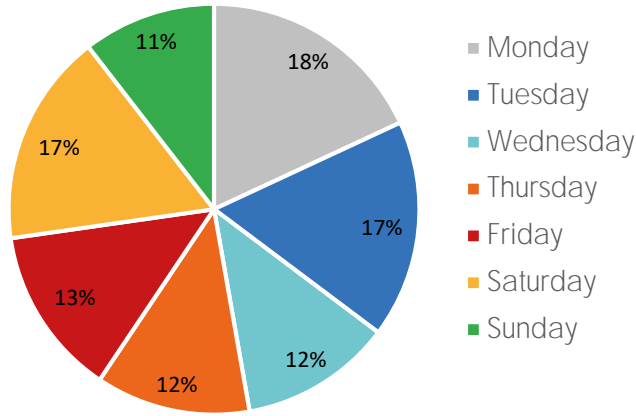

Week 46 2020. Nov 09 2020 to Nov 15 2020

Footfall Report 125th St BID

Visitor Totals

	Current Week	Previous Week	WoW % Change
Total Visitors	348,944	409,155	-14.7%

Key Stats

Monday was the busiest day this week with a total of 63,072 visits. The busiest hour was at 12:00 PM on Monday with 6,459 visits. The busiest location was SW Cor. Of Malcolm X & 125th with a total of 65,696 visits.

Note: Original Locations include 125th St and Frederick Douglas Blvd: NE.

Visitors by Day (All Locations)

	Monday	Tuesday	Wednesday	Thursday	Friday	Saturday	Sunday	Total
Current Week	63,072	59,907	41,804	42,483	46,553	58,568	36,557	348,944
Previous Week	58,675	52,210	59,437	59,810	63,820	64,607	50,596	409,155
Change WoW	4,397	7,697	-17,633	-17,327	-17,267	-6,039	-14,039	-60,211
% Change WoW	7.5%	14.7%	-17.4%	-29.0%	-27.1%	-9.3%	-27.7%	-14.7%

Visitors by Day (Original Locations)

	Monday	Tuesday	Wednesday	Thursday	Friday	Saturday	Sunday	Total
Current Week	9,845	9,875	5,009	5,061	6,264	9,435	4,603	50,092
Previous Week	8,063	7,853	8,492	9,494	10,600	11,891	7,836	64,229
Previous Year	11,670	7,723	10,787	8,039	13,937	12,499	6,559	71,214
% Change WoW	22.1%	25.7%	-17.4%	-46.7%	-40.9%	-20.7%	-41.3%	-22.0%
% Change YoY	-15.6%	27.9%	-53.6%	-37.0%	-55.1%	-24.5%	-29.8%	-29.7%

Visitors by Day (All Locations)

% Share of Visitors by Day

Visitors by Day Part - Weekend

Visitors by Day Part - Weekday

Day Parts are calculated using the following time periods:
 Morning 06:00AM - 10:59AM
 Lunch 11:00AM - 1:59PM
 Afternoon 2:00PM - 4:59PM
 Early Evening 5:00PM - 7:59PM
 Evening 8:00PM - 11:59PM