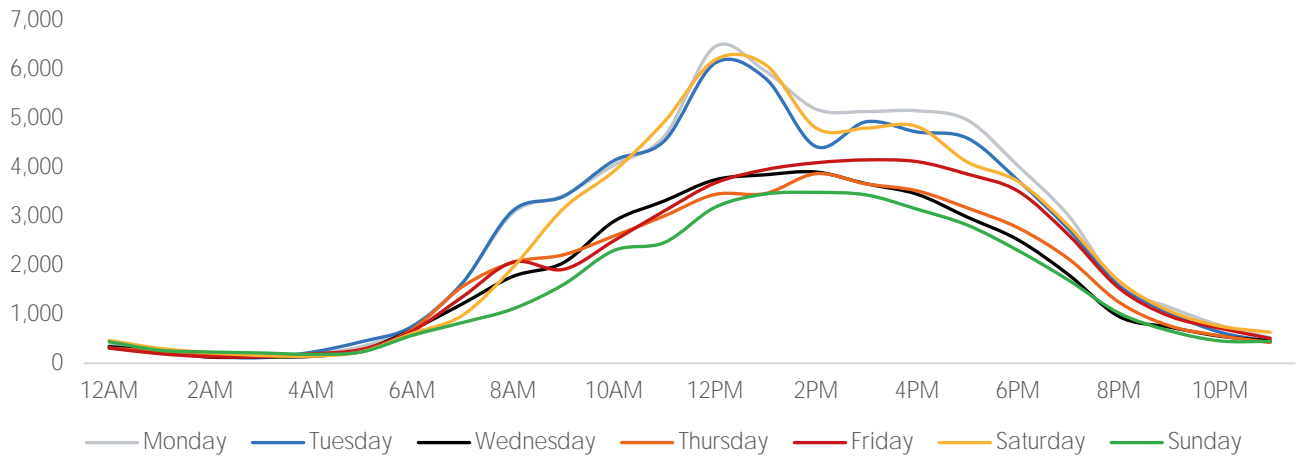

Visitors by Day (All Locations)

% Share of Visitors by Day

Visitors by Day Part - Weekend

Visitors by Day Part - Weekday

Day Parts are calculated using the following time periods:
 Morning 06:00AM - 10:59AM
 Lunch 11:00AM - 1:59PM
 Afternoon 2:00PM - 4:59PM
 Early Evening 5:00PM - 7:59PM
 Evening 8:00PM - 11:59PM

Long Term Trend by Week

Visitors by Hour

	Monday	Tuesday	Wednesday	Thursday	Friday	Saturday	Sunday
6:00	759	748	685	689	656	608	567
7:00	1,646	1,641	1,214	1,564	1,356	979	831
8:00	3,071	3,115	1,773	2,060	2,064	1,955	1,111
9:00	3,424	3,405	2,053	2,213	1,916	3,156	1,606
10:00	4,045	4,135	2,897	2,597	2,501	3,921	2,302
11:00	4,635	4,539	3,314	3,007	3,110	4,933	2,464
12:00	6,459	6,123	3,743	3,444	3,676	6,188	3,181
13:00	5,962	5,815	3,846	3,464	3,951	6,093	3,454
14:00	5,187	4,423	3,903	3,868	4,091	4,803	3,487
15:00	5,137	4,929	3,662	3,659	4,150	4,799	3,435
16:00	5,152	4,721	3,451	3,520	4,115	4,833	3,146
17:00	4,963	4,593	2,982	3,170	3,860	4,107	2,820
18:00	4,032	3,736	2,521	2,766	3,515	3,713	2,303
19:00	3,017	2,742	1,811	2,135	2,624	2,808	1,699
20:00	1,595	1,586	957	1,249	1,538	1,685	1,026
21:00	1,146	1,032	738	766	965	1,070	664
22:00	776	635	554	563	715	759	457
23:00	525	441	459	423	508	633	445