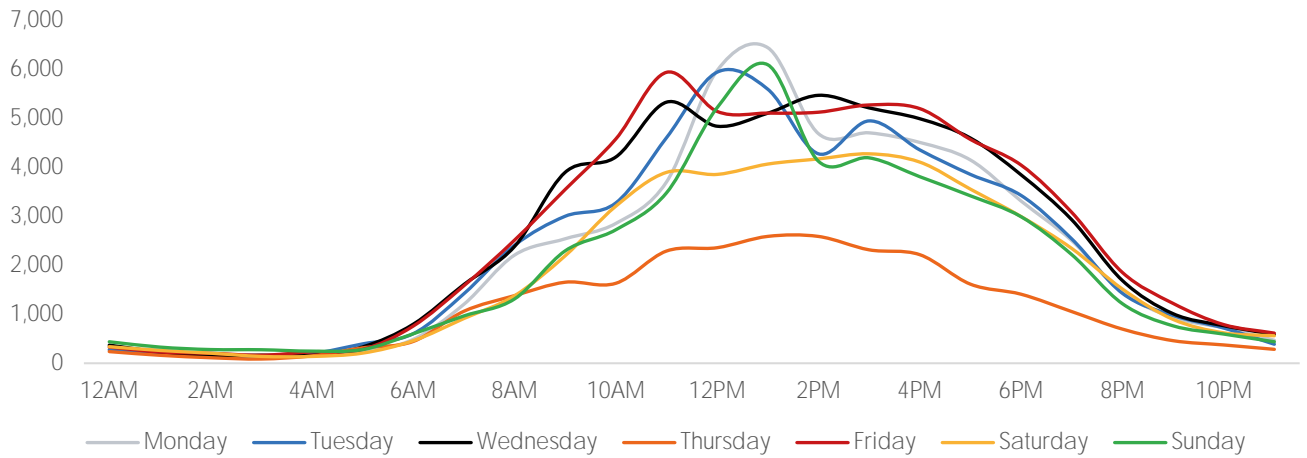

## Visitors by Day Part - Weekend

## Visitors by Day Part - Weekday

Day Parts are calculated using the following time periods:  
 Morning 06:00AM - 10:59AM  
 Lunch 11:00AM - 1:59PM  
 Afternoon 2:00PM - 4:59PM  
 Early Evening 5:00PM - 7:59PM  
 Evening 8:00PM - 11:59PM

## Visitors by Hour

	Monday	Tuesday	Wednesday	Thursday	Friday	Saturday	Sunday
6:00	487	603	797	445	759	460	601
7:00	1,203	1,418	1,607	1,061	1,581	913	966
8:00	2,207	2,407	2,382	1,380	2,512	1,377	1,312
9:00	2,540	3,000	3,896	1,654	3,546	2,193	2,294
10:00	2,853	3,272	4,209	1,632	4,577	3,206	2,724
11:00	3,699	4,602	5,328	2,290	5,937	3,895	3,477
12:00	5,973	5,940	4,837	2,358	5,139	3,854	5,215
13:00	6,439	5,592	5,103	2,589	5,105	4,065	6,091
14:00	4,685	4,274	5,468	2,588	5,123	4,170	4,122
15:00	4,702	4,946	5,211	2,315	5,271	4,274	4,192
16:00	4,506	4,354	4,990	2,216	5,196	4,105	3,807
17:00	4,148	3,854	4,596	1,614	4,567	3,553	3,417
18:00	3,310	3,425	3,845	1,409	4,044	2,994	2,990
19:00	2,503	2,538	2,929	1,055	3,079	2,343	2,217
20:00	1,447	1,427	1,688	697	1,853	1,515	1,216
21:00	934	976	1,012	461	1,222	896	764
22:00	723	719	767	374	789	621	596
23:00	469	388	585	284	615	561	439