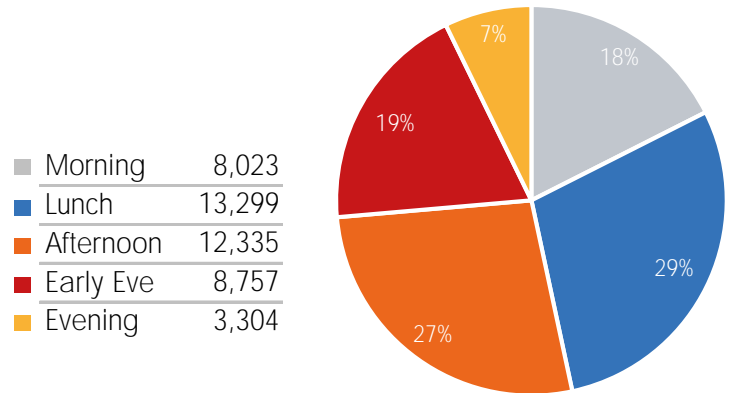

Visitors by Day Part - Weekend