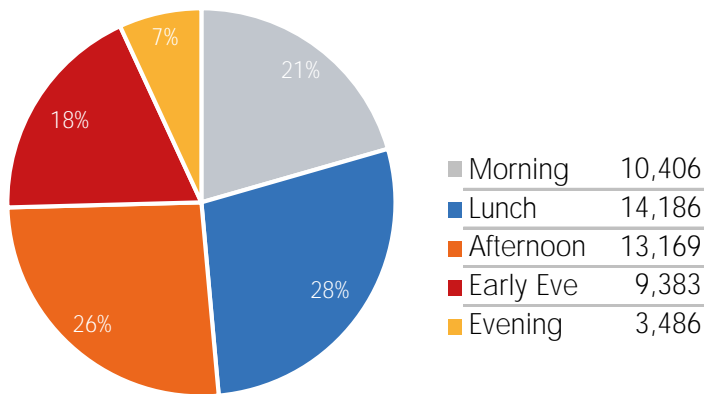

Visitors by Day Part - Weekday