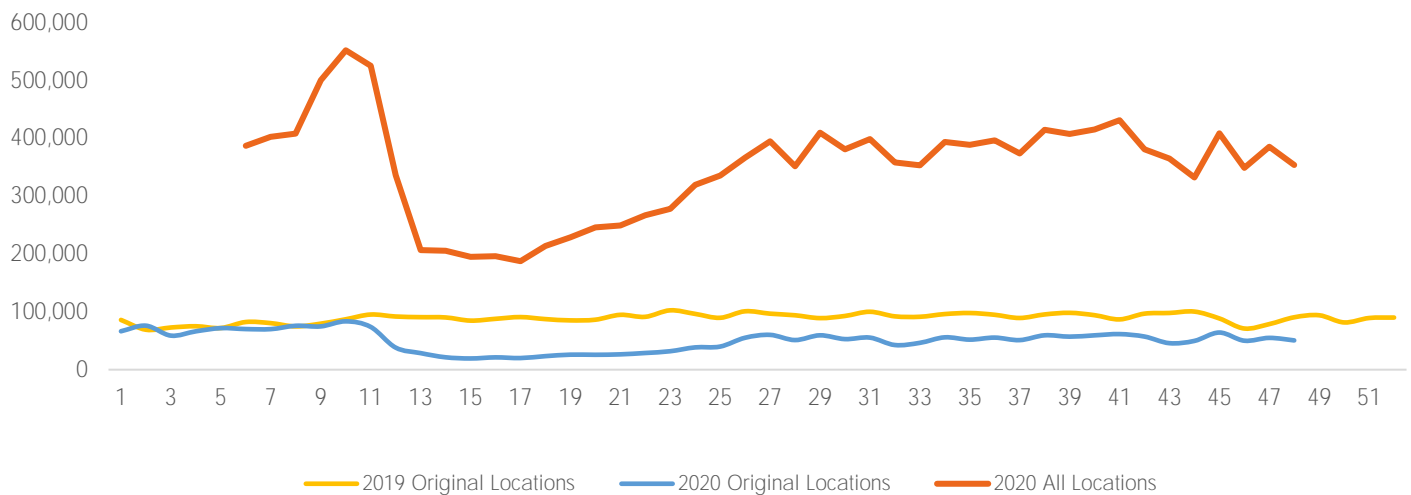

Long Term Trend by Week