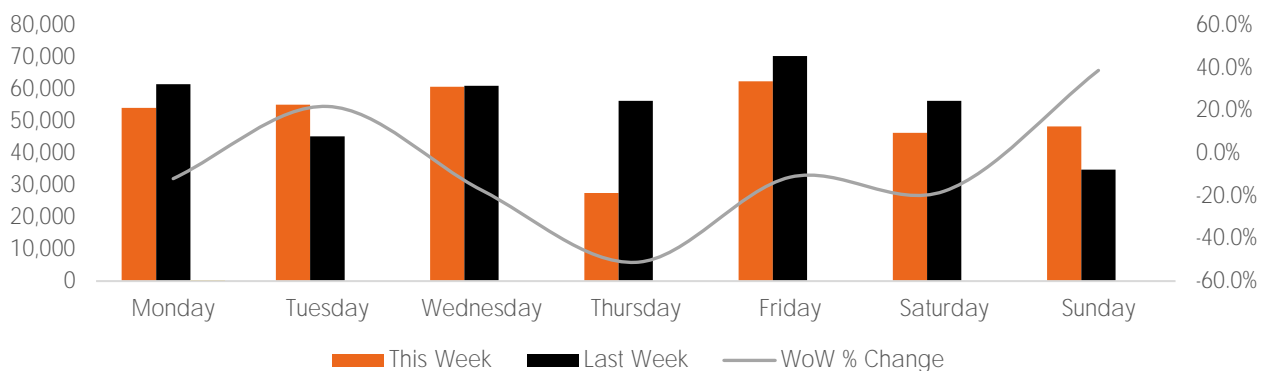

Visitors by Day (All Locations)