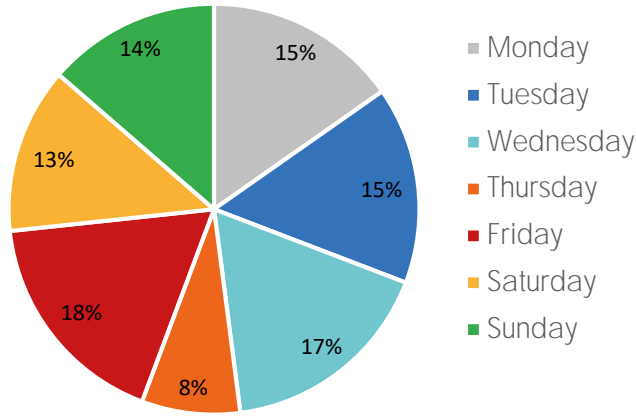

% Share of Visitors by Day