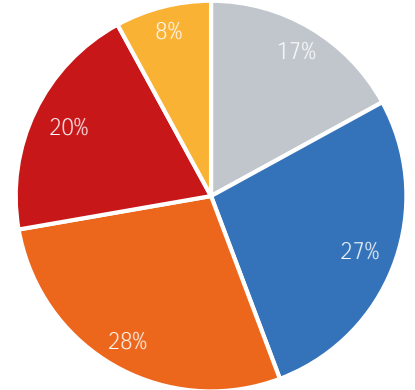

Visitors by Day Part - Weekend

Morning	7,652
Lunch	12,249
Afternoon	12,586
Early Eve	8,896
Evening	3,575