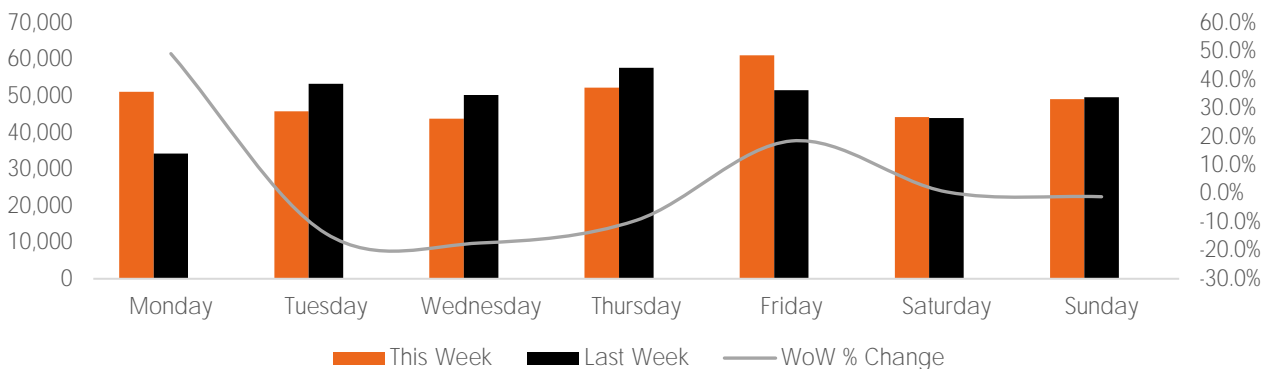

Visitors by Day (All Locations)