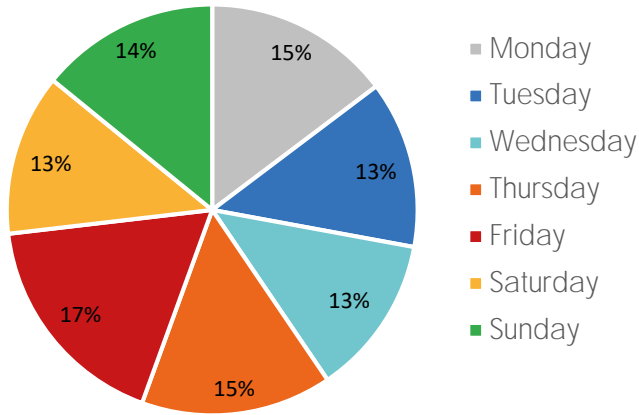

% Share of Visitors by Day