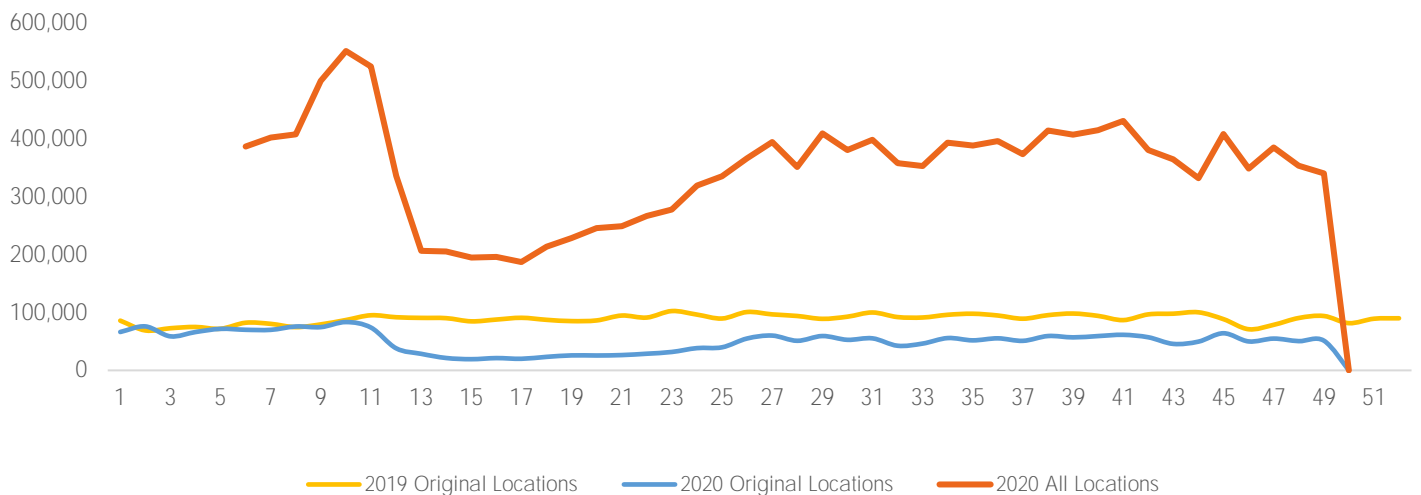

Long Term Trend by Week