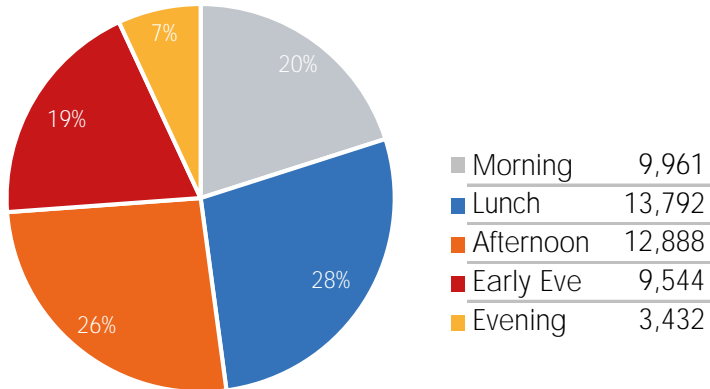

## Visitors by Day (All Locations)

## % Share of Visitors by Day

## Visitors by Day Part - Weekend

Morning	7,652
Lunch	12,249
Afternoon	12,586
Early Eve	8,896
Evening	3,575

## Visitors by Day Part - Weekday

Morning	9,961
Lunch	13,792
Afternoon	12,888
Early Eve	9,544
Evening	3,432

Day Parts are calculated using the following time periods:  
 Morning 06:00AM - 10:59AM  
 Lunch 11:00AM - 1:59PM  
 Afternoon 2:00PM - 4:59PM  
 Early Evening 5:00PM - 7:59PM  
 Evening 8:00PM - 11:59PM