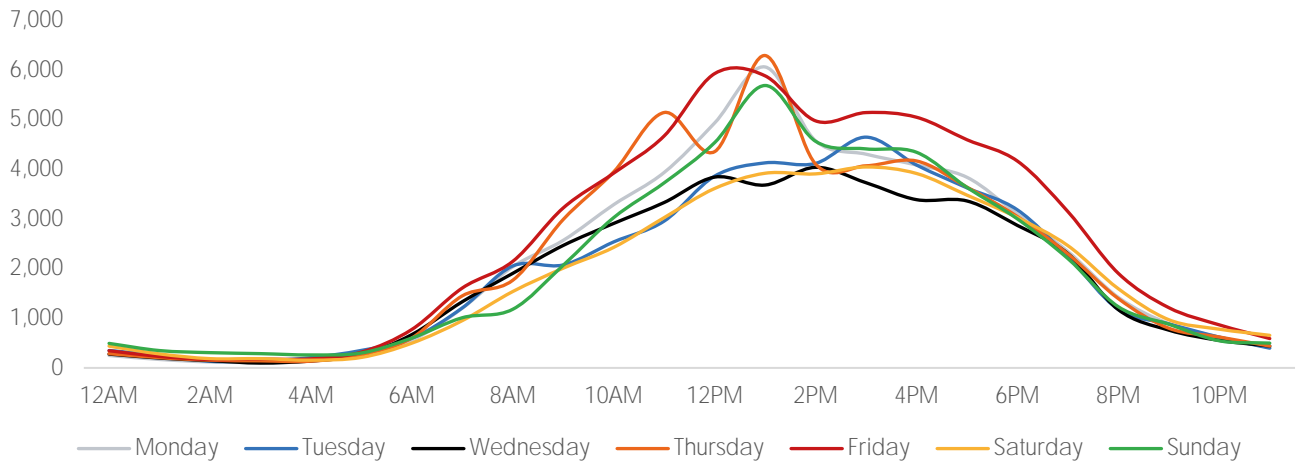

## Visitors by Day Part - Weekend

Morning	7,652
Lunch	12,249
Afternoon	12,586
Early Eve	8,896
Evening	3,575

## Visitors by Day Part - Weekday

Morning	9,961
Lunch	13,792
Afternoon	12,888
Early Eve	9,544
Evening	3,432

Day Parts are calculated using the following time periods:  
 Morning 06:00AM - 10:59AM  
 Lunch 11:00AM - 1:59PM  
 Afternoon 2:00PM - 4:59PM  
 Early Evening 5:00PM - 7:59PM  
 Evening 8:00PM - 11:59PM

## Visitors by Hour

	Monday	Tuesday	Wednesday	Thursday	Friday	Saturday	Sunday
6:00	553	596	671	602	774	498	601
7:00	1,202	1,208	1,332	1,450	1,608	952	1,010
8:00	2,037	2,052	1,903	1,764	2,144	1,537	1,180
9:00	2,567	2,073	2,465	2,988	3,220	2,008	2,067
10:00	3,286	2,536	2,908	3,946	3,920	2,426	3,025
11:00	3,934	2,955	3,329	5,140	4,669	3,025	3,725
12:00	4,930	3,860	3,840	4,353	5,923	3,611	4,534
13:00	6,057	4,127	3,680	6,287	5,878	3,918	5,684
14:00	4,571	4,116	4,037	4,102	4,972	3,905	4,561
15:00	4,301	4,644	3,727	4,068	5,139	4,044	4,408
16:00	4,084	4,083	3,386	4,165	5,045	3,913	4,340
17:00	3,836	3,624	3,360	3,638	4,592	3,477	3,632
18:00	3,094	3,180	2,867	3,045	4,162	3,025	2,998
19:00	2,342	2,240	2,300	2,294	3,145	2,460	2,199
20:00	1,418	1,176	1,171	1,394	1,902	1,593	1,230
21:00	889	887	760	798	1,212	969	879
22:00	618	619	554	622	866	779	546
23:00	409	397	440	439	591	655	499