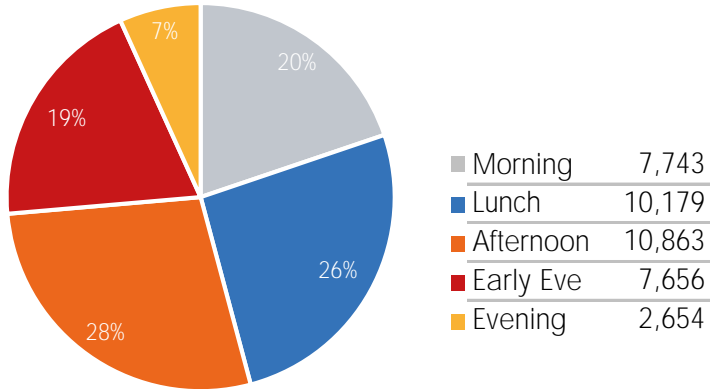

Visitor Totals

	Current Week	Previous Week	WoW % Change
Total Visitors	275,863	347,672	-20.7%

Key Stats

Tuesday was the busiest day this week with a total of 51,420 visits. The busiest hour was at 3:00 PM on Tuesday with 5,041 visits. The busiest location was SW Cor. Of Malcolm X & 125th with a total of 51,797 visits.

Visitors by Day (Original Locations)

	Monday	Tuesday	Wednesday	Thursday	Friday	Saturday	Sunday	Total
Current Week	4,608	7,242	4,457	3,918	5,834	5,619	4,429	36,107
Previous Week	6,748	6,031	4,985	8,713	10,580	6,238	7,481	50,776
Previous Year	9,833	9,943	10,637	14,407	17,631	12,465	14,470	89,386
% Change WoW	-31.7%	20.1%	-17.4%	-55.0%	-44.9%	-9.9%	-40.8%	-28.9%
% Change YoY	-53.1%	-27.2%	-58.1%	-72.8%	-66.9%	-54.9%	-69.4%	-59.6%

Visitors by Day (All Locations)

% Share of Visitors by Day

Visitors by Day Part - Weekend

Morning	5,706
Lunch	9,207
Afternoon	10,382
Early Eve	7,899
Evening	3,252

Visitors by Day Part - Weekday

Morning	7,743
Lunch	10,179
Afternoon	10,863
Early Eve	7,656
Evening	2,654

Day Parts are calculated using the following time periods:
 Morning 06:00AM - 10:59AM
 Lunch 11:00AM - 1:59PM
 Afternoon 2:00PM - 4:59PM
 Early Evening 5:00PM - 7:59PM
 Evening 8:00PM - 11:59PM

Long Term Trend by Week