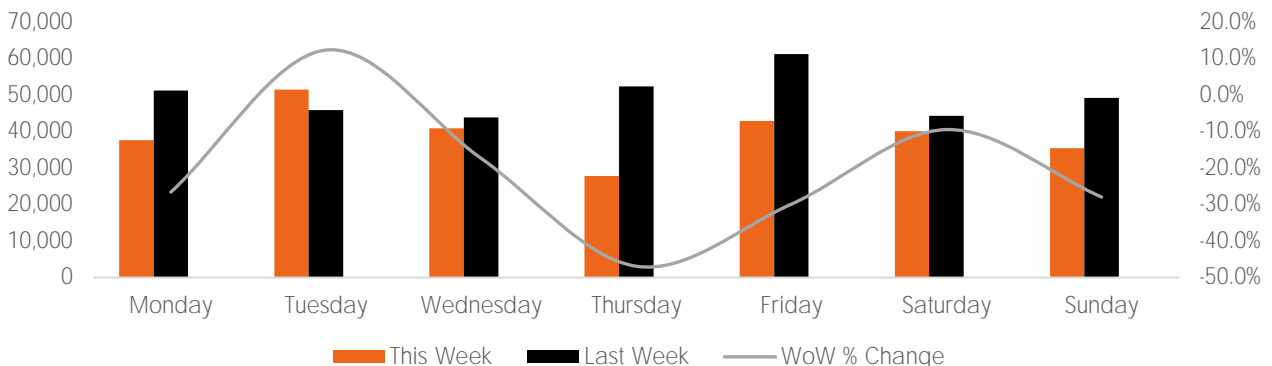

Visitors by Day (All Locations)