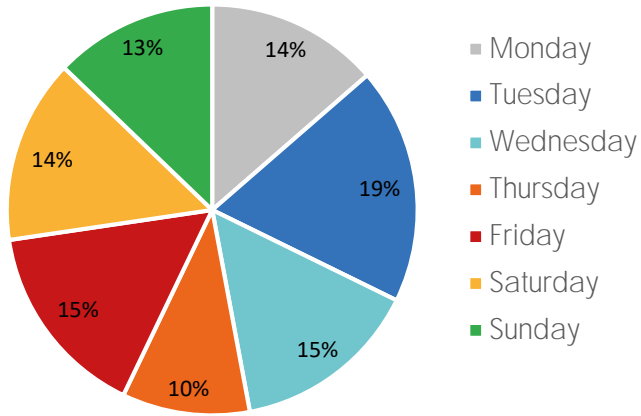

Visitor Totals

	Current Week	Previous Week	WoW % Change
Total Visitors	275,863	347,672	-20.7%

Key Stats

Tuesday was the busiest day this week with a total of 51,420 visits. The busiest hour was at 3:00 PM on Tuesday with 5,041 visits. The busiest location was SW Cor. Of Malcolm X & 125th with a total of 51,797 visits.

Note: Original Locations include 125th St and Frederick Douglas Blvd; NE.

Visitors by Day (All Locations)

	Monday	Tuesday	Wednesday	Thursday	Friday	Saturday	Sunday	Total
Current Week	37,553	51,420	40,844	27,758	42,875	40,040	35,373	275,863
Previous Week	51,181	45,808	43,849	52,286	61,181	44,252	49,115	347,672
Change WoW	-13,628	5,612	-3,005	-24,528	-18,306	-4,212	-13,742	-71,809
% Change WoW	-26.6%	12.3%	-17.4%	-46.9%	-29.9%	-9.5%	-28.0%	-20.7%

Visitors by Day (Original Locations)

	Monday	Tuesday	Wednesday	Thursday	Friday	Saturday	Sunday	Total
Current Week	4,608	7,242	4,457	3,918	5,834	5,619	4,429	36,107
Previous Week	6,748	6,031	4,985	8,713	10,580	6,238	7,481	50,776
Previous Year	9,833	9,943	10,637	14,407	17,631	12,465	14,470	89,386
% Change WoW	-31.7%	20.1%	-17.4%	-55.0%	-44.9%	-9.9%	-40.8%	-28.9%
% Change YoY	-53.1%	-27.2%	-58.1%	-72.8%	-66.9%	-54.9%	-69.4%	-59.6%

Visitors by Day (All Locations)

% Share of Visitors by Day

Visitors by Day Part - Weekend

Morning	5,706
Lunch	9,207
Afternoon	10,382
Early Eve	7,899
Evening	3,252

Visitors by Day Part - Weekday

Morning	7,743
Lunch	10,179
Afternoon	10,863
Early Eve	7,656
Evening	2,654