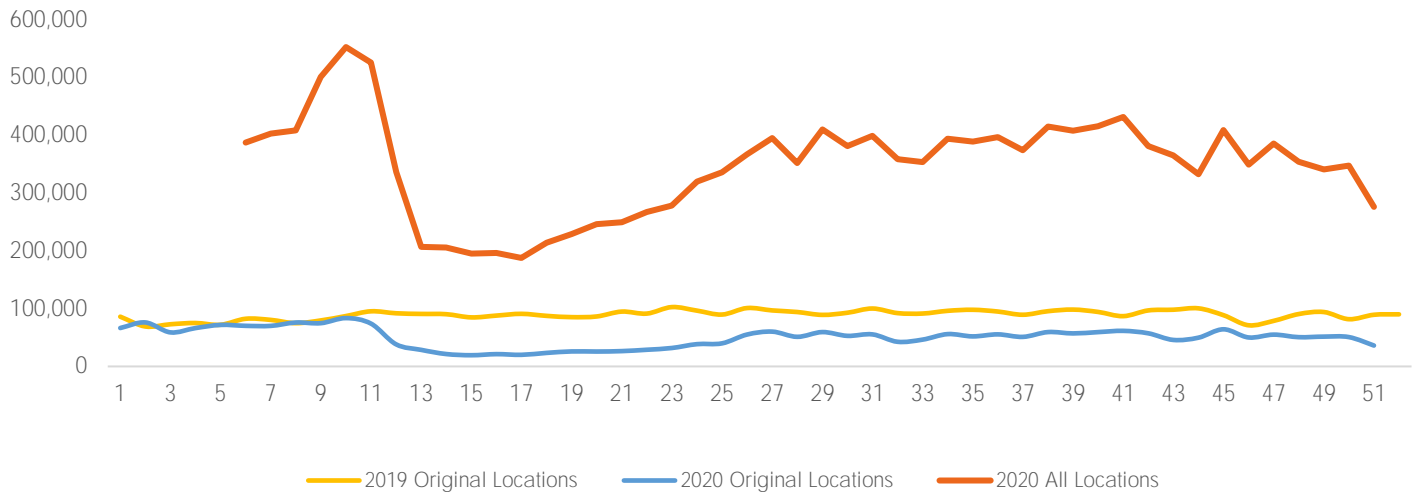

Visitor Totals

	Current Week	Previous Week	WoW % Change
Total Visitors	275,863	347,672	-20.7%

Key Stats

Tuesday was the busiest day this week with a total of 51,420 visits. The busiest hour was at 3:00 PM on Tuesday with 5,041 visits. The busiest location was SW Cor. Of Malcolm X & 125th with a total of 51,797 visits.

Note: Original Locations include 125th St and Frederick Douglas Blvd; NE.

Visitors by Day (All Locations)

	Monday	Tuesday	Wednesday	Thursday	Friday	Saturday	Sunday	Total
Current Week	37,553	51,420	40,844	27,758	42,875	40,040	35,373	275,863
Previous Week	51,181	45,808	43,849	52,286	61,181	44,252	49,115	347,672
Change WoW	-13,628	5,612	-3,005	-24,528	-18,306	-4,212	-13,742	-71,809
% Change WoW	-26.6%	12.3%	-17.4%	-46.9%	-29.9%	-9.5%	-28.0%	-20.7%

Visitors by Day (All Locations)

% Share of Visitors by Day

Visitors by Day Part - Weekend

Morning	5,706
Lunch	9,207
Afternoon	10,382
Early Eve	7,899
Evening	3,252

Visitors by Day Part - Weekday

Morning	7,743
Lunch	10,179
Afternoon	10,863
Early Eve	7,656
Evening	2,654

Day Parts are calculated using the following time periods:
 Morning 06:00AM - 10:59AM
 Lunch 11:00AM - 1:59PM
 Afternoon 2:00PM - 4:59PM
 Early Evening 5:00PM - 7:59PM
 Evening 8:00PM - 11:59PM

Long Term Trend by Week