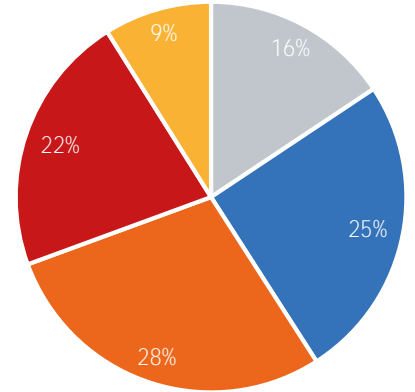

Visitor Totals

	Current Week	Previous Week	WoW % Change
Total Visitors	275,863	347,672	-20.7%

Key Stats

Tuesday was the busiest day this week with a total of 51,420 visits. The busiest hour was at 3:00 PM on Tuesday with 5,041 visits. The busiest location was SW Cor. Of Malcolm X & 125th with a total of 51,797 visits.

Visitors by Day (Original Locations)

	Monday	Tuesday	Wednesday	Thursday	Friday	Saturday	Sunday	Total
Current Week	4,608	7,242	4,457	3,918	5,834	5,619	4,429	36,107
Previous Week	6,748	6,031	4,985	8,713	10,580	6,238	7,481	50,776
Previous Year	9,833	9,943	10,637	14,407	17,631	12,465	14,470	89,386
% Change WoW	-31.7%	20.1%	-17.4%	-55.0%	-44.9%	-9.9%	-40.8%	-28.9%
% Change YoY	-53.1%	-27.2%	-58.1%	-72.8%	-66.9%	-54.9%	-69.4%	-59.6%

Visitors by Day (All Locations)

% Share of Visitors by Day

Visitors by Day Part - Weekend

Morning	5,706
Lunch	9,207
Afternoon	10,382
Early Eve	7,899
Evening	3,252

Visitors by Day Part - Weekday

Morning	7,743
Lunch	10,179
Afternoon	10,863
Early Eve	7,656
Evening	2,654

Day Parts are calculated using the following time periods:
 Morning 06:00AM - 10:59AM
 Lunch 11:00AM - 1:59PM
 Afternoon 2:00PM - 4:59PM
 Early Evening 5:00PM - 7:59PM
 Evening 8:00PM - 11:59PM

Long Term Trend by Week