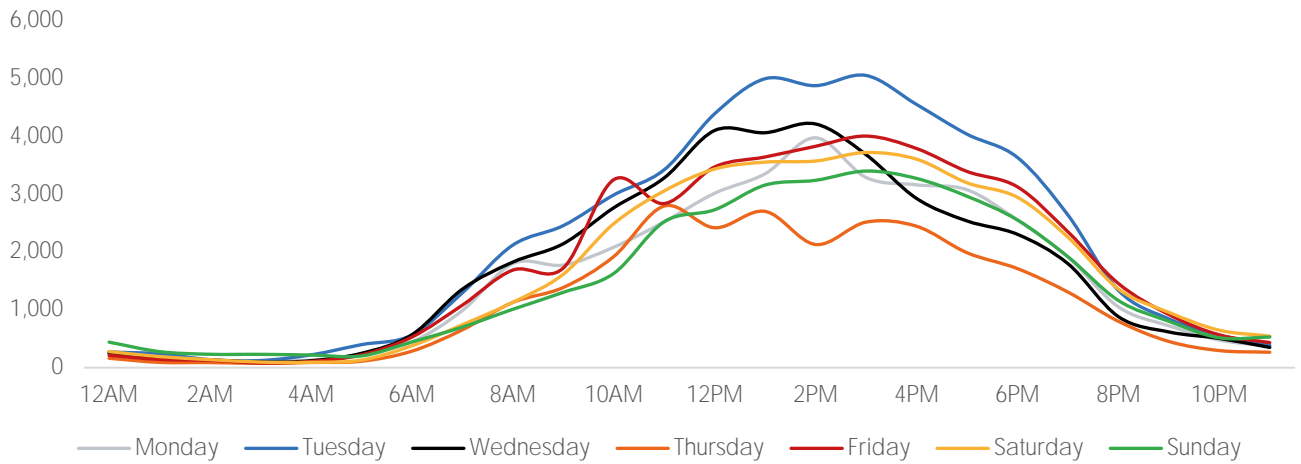

Visitor Totals

	Current Week	Previous Week	WoW % Change
Total Visitors	275,863	347,672	-20.7%

Key Stats

Tuesday was the busiest day this week with a total of 51,420 visits. The busiest hour was at 3:00 PM on Tuesday with 5,041 visits. The busiest location was SW Cor. Of Malcolm X & 125th with a total of 51,797 visits.

Visitors by Day (All Locations)

% Share of Visitors by Day

Visitors by Day Part - Weekend

Morning	5,706
Lunch	9,207
Afternoon	10,382
Early Eve	7,899
Evening	3,252

Visitors by Day Part - Weekday

Morning	7,743
Lunch	10,179
Afternoon	10,863
Early Eve	7,656
Evening	2,654

Day Parts are calculated using the following time periods:
 Morning 06:00AM - 10:59AM
 Lunch 11:00AM - 1:59PM
 Afternoon 2:00PM - 4:59PM
 Early Evening 5:00PM - 7:59PM
 Evening 8:00PM - 11:59PM

Long Term Trend by Week

Visitors by Hour

	Monday	Tuesday	Wednesday	Thursday	Friday	Saturday	Sunday
6:00	445	562	567	284	527	377	443
7:00	984	1,290	1,354	652	1,078	740	699
8:00	1,795	2,114	1,821	1,125	1,683	1,127	1,007
9:00	1,770	2,450	2,138	1,383	1,718	1,611	1,299
10:00	2,078	2,979	2,758	1,916	3,243	2,483	1,625
11:00	2,516	3,414	3,273	2,788	2,831	3,049	2,517
12:00	3,009	4,380	4,092	2,414	3,463	3,427	2,724
13:00	3,345	4,985	4,053	2,696	3,635	3,546	3,150
14:00	3,965	4,865	4,204	2,125	3,819	3,565	3,232
15:00	3,281	5,041	3,675	2,511	3,995	3,712	3,392
16:00	3,154	4,541	2,920	2,440	3,781	3,597	3,265
17:00	3,069	4,028	2,531	1,983	3,385	3,189	2,957
18:00	2,546	3,626	2,300	1,709	3,119	2,939	2,548
19:00	1,908	2,634	1,794	1,304	2,344	2,251	1,914
20:00	1,048	1,334	880	800	1,452	1,357	1,159
21:00	722	842	616	452	917	954	800
22:00	476	563	505	295	565	646	515
23:00	371	385	349	266	433	544	529