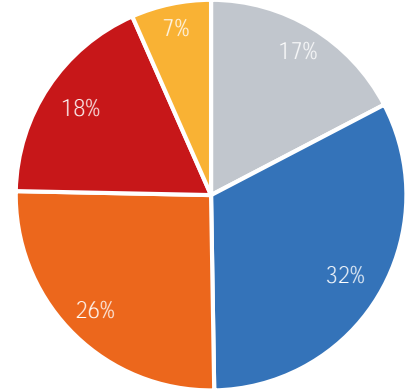

Visitor Totals

	Current Week	Previous Week	WoW % Change
Total Visitors	387,273	333,539	16.1%

Key Stats

Wednesday was the busiest day this week with a total of 65,378 visits. The busiest hour was at 1:00 PM on Wednesday with 7,995 visits. The busiest location was SW Cor. Of Malcolm X & 125th with a total of 72,132 visits.

Visitors by Day (Original Locations)

	Monday	Tuesday	Wednesday	Thursday	Friday	Saturday	Sunday	Total
Current Week	8,997	5,627	9,034	10,120	7,201	9,220	6,706	56,905
Previous Week	8,314	9,871	7,513	7,767	2,989	9,182	2,571	48,207
Previous Year	9,962	8,881	9,687	11,827	11,104	13,348	11,270	76,079
% Change WoW	8.2%	-43.0%	-17.4%	30.3%	140.9%	0.4%	160.8%	18.0%
% Change YoY	-9.7%	-36.6%	-6.7%	-14.4%	-35.1%	-30.9%	-40.5%	-25.2%

Visitors by Day (All Locations)

% Share of Visitors by Day

Visitors by Day Part - Weekend

Morning	8,523
Lunch	15,923
Afternoon	12,574
Early Eve	8,878
Evening	3,249

Visitors by Day Part - Weekday

Morning	10,985
Lunch	16,164
Afternoon	14,531
Early Eve	10,523
Evening	3,550

Day Parts are calculated using the following time periods:
 Morning 06:00AM - 10:59AM
 Lunch 11:00AM - 1:59PM
 Afternoon 2:00PM - 4:59PM
 Early Evening 5:00PM - 7:59PM
 Evening 8:00PM - 11:59PM

Long Term Trend by Week