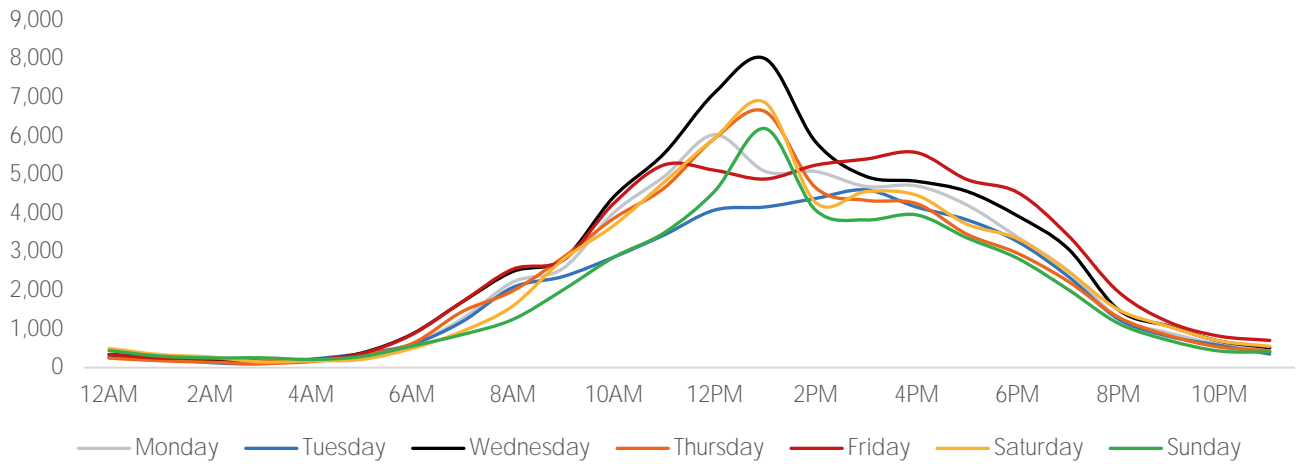

Visitor Totals

	Current Week	Previous Week	WoW % Change
Total Visitors	387,273	333,539	16.1%

Key Stats

Wednesday was the busiest day this week with a total of 65,378 visits. The busiest hour was at 1:00 PM on Wednesday with 7,995 visits. The busiest location was SW Cor. Of Malcolm X & 125th with a total of 72,132 visits.

Visitors by Day (All Locations)

% Share of Visitors by Day

Visitors by Day Part - Weekend

Morning	8,523
Lunch	15,923
Afternoon	12,574
Early Eve	8,878
Evening	3,249

Visitors by Day Part - Weekday

Morning	10,985
Lunch	16,164
Afternoon	14,531
Early Eve	10,523
Evening	3,550

Day Parts are calculated using the following time periods:
 Morning 06:00AM - 10:59AM
 Lunch 11:00AM - 1:59PM
 Afternoon 2:00PM - 4:59PM
 Early Evening 5:00PM - 7:59PM
 Evening 8:00PM - 11:59PM

Long Term Trend by Week

Visitors by Hour

	Monday	Tuesday	Wednesday	Thursday	Friday	Saturday	Sunday
6:00	592	601	866	619	854	497	559
7:00	1,265	1,191	1,702	1,451	1,707	941	857
8:00	2,213	2,075	2,487	1,985	2,547	1,596	1,247
9:00	2,572	2,359	2,803	2,857	2,782	2,801	2,014
10:00	4,009	2,860	4,418	3,861	4,250	3,677	2,856
11:00	4,946	3,434	5,544	4,649	5,247	4,801	3,491
12:00	6,029	4,078	7,113	5,932	5,108	5,943	4,565
13:00	5,080	4,158	7,995	6,627	4,881	6,858	6,188
14:00	5,077	4,379	5,845	4,659	5,240	4,276	4,077
15:00	4,687	4,600	4,949	4,330	5,398	4,556	3,823
16:00	4,704	4,155	4,823	4,245	5,566	4,461	3,954
17:00	4,208	3,824	4,562	3,453	4,868	3,711	3,357
18:00	3,382	3,265	3,929	2,961	4,537	3,338	2,831
19:00	2,514	2,367	3,083	2,237	3,426	2,493	2,026
20:00	1,292	1,257	1,500	1,308	1,963	1,501	1,146
21:00	898	809	1,075	830	1,180	1,063	706
22:00	599	578	689	534	815	693	431
23:00	414	351	515	436	705	552	405