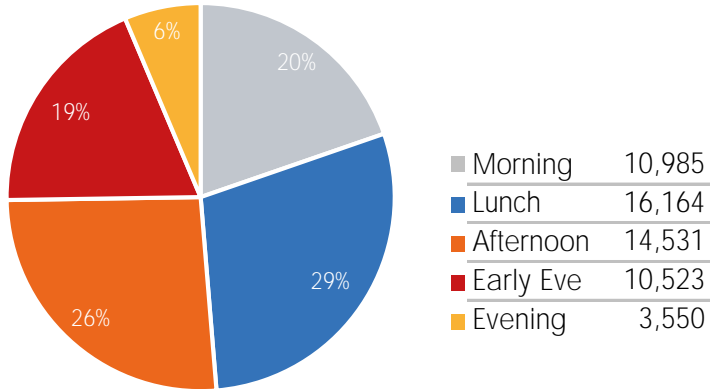

Visitor Totals

	Current Week	Previous Week	WoW % Change
Total Visitors	387,273	333,539	16.1%

Key Stats

Wednesday was the busiest day this week with a total of 65,378 visits. The busiest hour was at 1:00 PM on Wednesday with 7,995 visits. The busiest location was SW Cor. Of Malcolm X & 125th with a total of 72,132 visits.

Visitors by Day (Original Locations)

	Monday	Tuesday	Wednesday	Thursday	Friday	Saturday	Sunday	Total
Current Week	8,997	5,627	9,034	10,120	7,201	9,220	6,706	56,905
Previous Week	8,314	9,871	7,513	7,767	2,989	9,182	2,571	48,207
Previous Year	9,962	8,881	9,687	11,827	11,104	13,348	11,270	76,079
% Change WoW	8.2%	-43.0%	-17.4%	30.3%	140.9%	0.4%	160.8%	18.0%
% Change YoY	-9.7%	-36.6%	-6.7%	-14.4%	-35.1%	-30.9%	-40.5%	-25.2%

Visitors by Day (All Locations)

% Share of Visitors by Day

Visitors by Day Part - Weekend

Morning	8,523
Lunch	15,923
Afternoon	12,574
Early Eve	8,878
Evening	3,249

Visitors by Day Part - Weekday

Morning	10,985
Lunch	16,164
Afternoon	14,531
Early Eve	10,523
Evening	3,550

Day Parts are calculated using the following time periods:
 Morning 06:00AM - 10:59AM
 Lunch 11:00AM - 1:59PM
 Afternoon 2:00PM - 4:59PM
 Early Evening 5:00PM - 7:59PM
 Evening 8:00PM - 11:59PM

Long Term Trend by Week