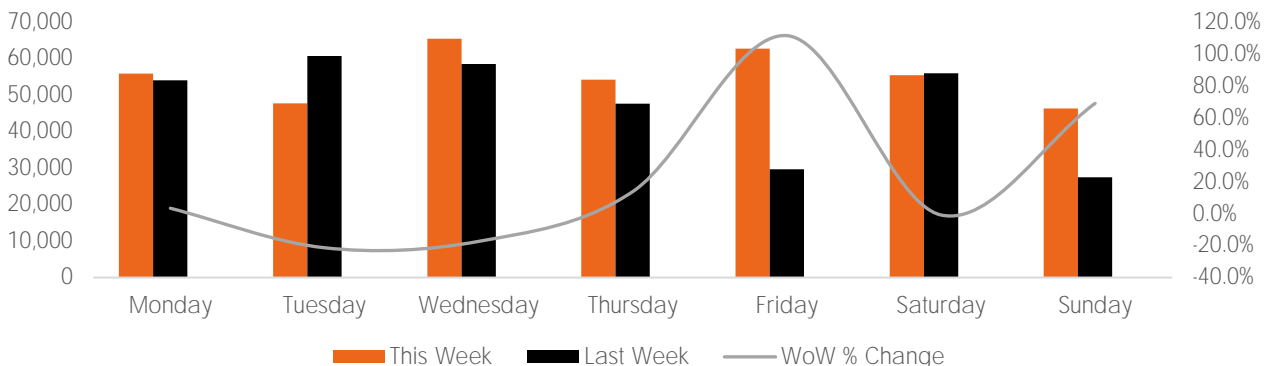

Visitors by Day (All Locations)