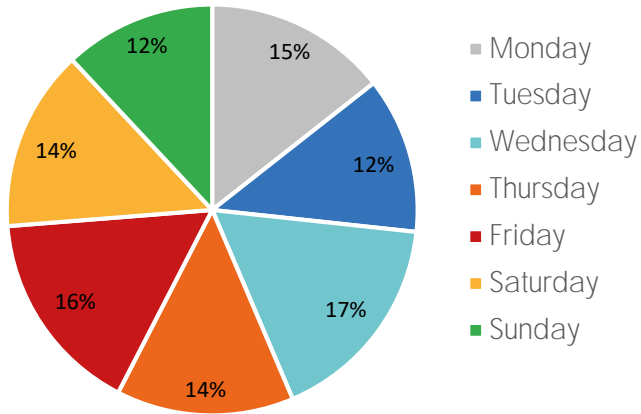

Visitor Totals

	Current Week	Previous Week	WoW % Change
Total Visitors	387,273	333,539	16.1%

Key Stats

Wednesday was the busiest day this week with a total of 65,378 visits. The busiest hour was at 1:00 PM on Wednesday with 7,995 visits. The busiest location was SW Cor. Of Malcolm X & 125th with a total of 72,132 visits.

Note: Original Locations include 125th St and Frederick Douglas Blvd; NE.

Visitors by Day (All Locations)

	Monday	Tuesday	Wednesday	Thursday	Friday	Saturday	Sunday	Total
Current Week	55,775	47,655	65,378	54,134	62,644	55,406	46,281	387,273
Previous Week	53,974	60,615	58,426	47,589	29,646	55,895	27,394	333,539
Change WoW	1,801	-12,960	6,952	6,545	32,998	-489	18,887	53,734
% Change WoW	3.3%	-21.4%	-17.4%	13.8%	111.3%	-0.9%	68.9%	16.1%

Visitors by Day (Original Locations)

	Monday	Tuesday	Wednesday	Thursday	Friday	Saturday	Sunday	Total
Current Week	8,997	5,627	9,034	10,120	7,201	9,220	6,706	56,905
Previous Week	8,314	9,871	7,513	7,767	2,989	9,182	2,571	48,207
Previous Year	9,962	8,881	9,687	11,827	11,104	13,348	11,270	76,079
% Change WoW	8.2%	-43.0%	-17.4%	30.3%	140.9%	0.4%	160.8%	18.0%
% Change YoY	-9.7%	-36.6%	-6.7%	-14.4%	-35.1%	-30.9%	-40.5%	-25.2%

Visitors by Day (All Locations)

% Share of Visitors by Day

Visitors by Day Part - Weekend

Morning	8,523
Lunch	15,923
Afternoon	12,574
Early Eve	8,878
Evening	3,249

Visitors by Day Part - Weekday

Morning	10,985
Lunch	16,164
Afternoon	14,531
Early Eve	10,523
Evening	3,550