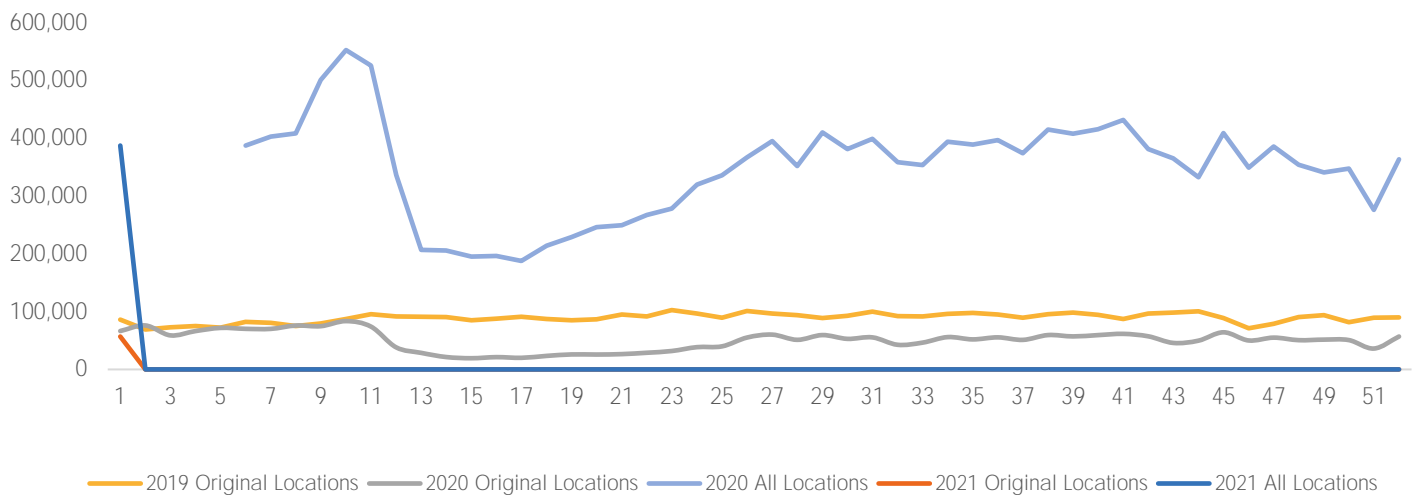

Visitor Totals

	Current Week	Previous Week	WoW % Change
Total Visitors	387,273	333,539	16.1%

Key Stats

Wednesday was the busiest day this week with a total of 65,378 visits. The busiest hour was at 1:00 PM on Wednesday with 7,995 visits. The busiest location was SW Cor. Of Malcolm X & 125th with a total of 72,132 visits.

Visitors by Day (Original Locations)

	Monday	Tuesday	Wednesday	Thursday	Friday	Saturday	Sunday	Total
Current Week	8,997	5,627	9,034	10,120	7,201	9,220	6,706	56,905
Previous Week	8,314	9,871	7,513	7,767	2,989	9,182	2,571	48,207
Previous Year	9,962	8,881	9,687	11,827	11,104	13,348	11,270	76,079
% Change WoW	8.2%	-43.0%	-17.4%	30.3%	140.9%	0.4%	160.8%	18.0%
% Change YoY	-9.7%	-36.6%	-6.7%	-14.4%	-35.1%	-30.9%	-40.5%	-25.2%

Visitors by Day (All Locations)

% Share of Visitors by Day

Visitors by Day Part - Weekend

Morning	8,523
Lunch	15,923
Afternoon	12,574
Early Eve	8,878
Evening	3,249

Visitors by Day Part - Weekday

Morning	10,985
Lunch	16,164
Afternoon	14,531
Early Eve	10,523
Evening	3,550

Day Parts are calculated using the following time periods:
 Morning 06:00AM - 10:59AM
 Lunch 11:00AM - 1:59PM
 Afternoon 2:00PM - 4:59PM
 Early Evening 5:00PM - 7:59PM
 Evening 8:00PM - 11:59PM

Long Term Trend by Week