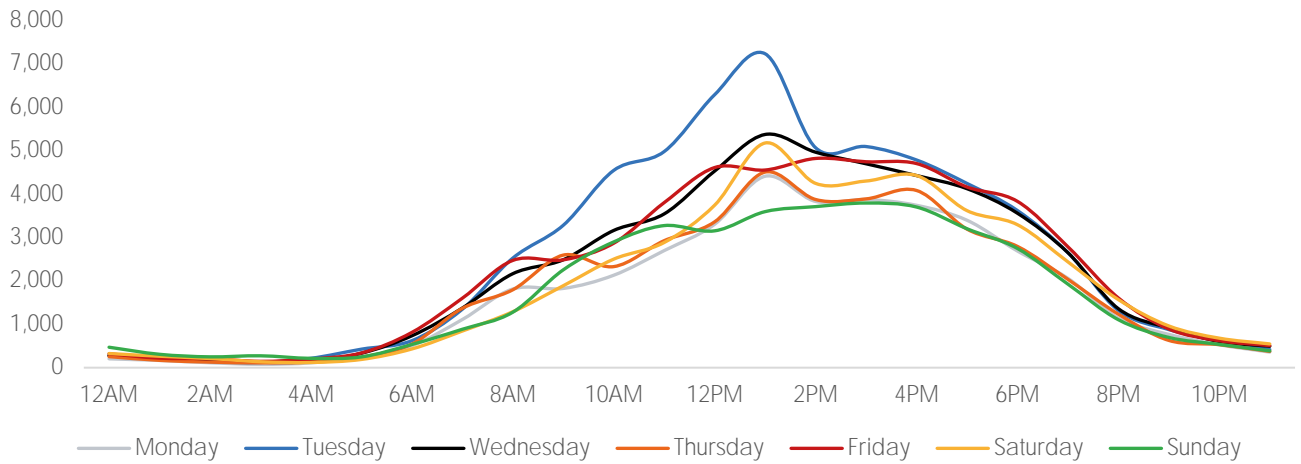

## Visitors by Day Part - Weekend

Morning	7,386
Lunch	10,894
Afternoon	12,069
Early Eve	8,596
Evening	3,234

## Visitors by Day Part - Weekday

Morning	9,678
Lunch	13,201
Afternoon	13,296
Early Eve	9,542
Evening	3,150

Day Parts are calculated using the following time periods:  
 Morning 06:00AM - 10:59AM  
 Lunch 11:00AM - 1:59PM  
 Afternoon 2:00PM - 4:59PM  
 Early Evening 5:00PM - 7:59PM  
 Evening 8:00PM - 11:59PM

## Visitors by Hour

	Monday	Tuesday	Wednesday	Thursday	Friday	Saturday	Sunday
6:00	505	620	732	542	810	430	533
7:00	1,107	1,343	1,370	1,365	1,597	842	883
8:00	1,809	2,519	2,161	1,791	2,467	1,287	1,275
9:00	1,822	3,275	2,482	2,589	2,480	1,884	2,250
10:00	2,126	4,537	3,156	2,324	2,862	2,496	2,892
11:00	2,693	4,971	3,537	2,921	3,796	2,879	3,268
12:00	3,299	6,279	4,522	3,354	4,603	3,737	3,147
13:00	4,403	7,220	5,364	4,499	4,546	5,168	3,589
14:00	3,824	5,059	4,956	3,868	4,812	4,239	3,704
15:00	3,867	5,086	4,690	3,882	4,736	4,293	3,787
16:00	3,735	4,777	4,419	4,076	4,695	4,420	3,695
17:00	3,391	4,238	4,117	3,187	4,156	3,612	3,195
18:00	2,683	3,614	3,552	2,789	3,825	3,288	2,742
19:00	2,054	2,646	2,645	2,031	2,780	2,433	1,921
20:00	1,137	1,316	1,356	1,230	1,603	1,565	1,103
21:00	765	876	913	627	889	959	695
22:00	526	612	603	529	619	678	535
23:00	358	417	492	374	507	546	386