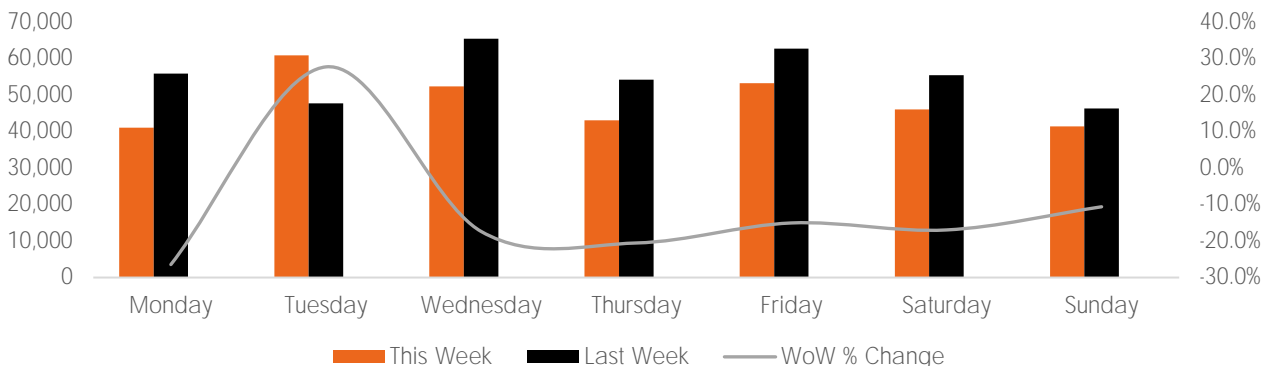

Visitors by Day (All Locations)