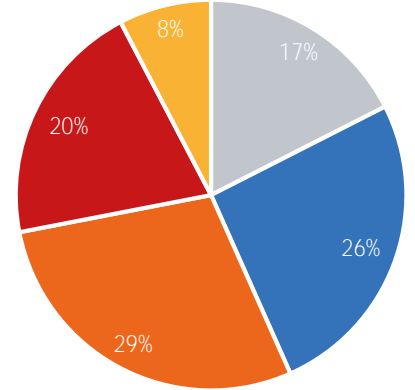

Visitors by Day Part - Weekend

Morning	7,386
Lunch	10,894
Afternoon	12,069
Early Eve	8,596
Evening	3,234