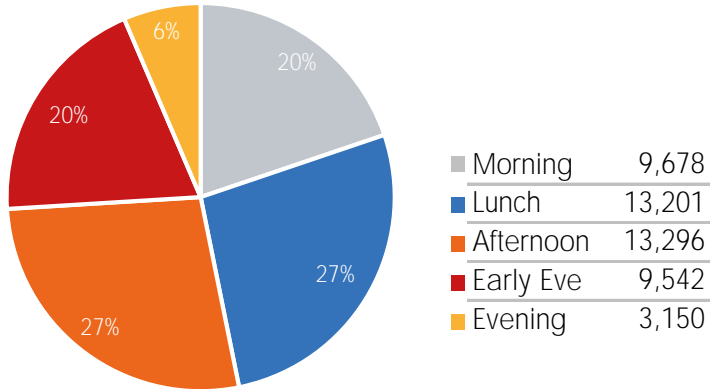

Visitors by Day Part - Weekday