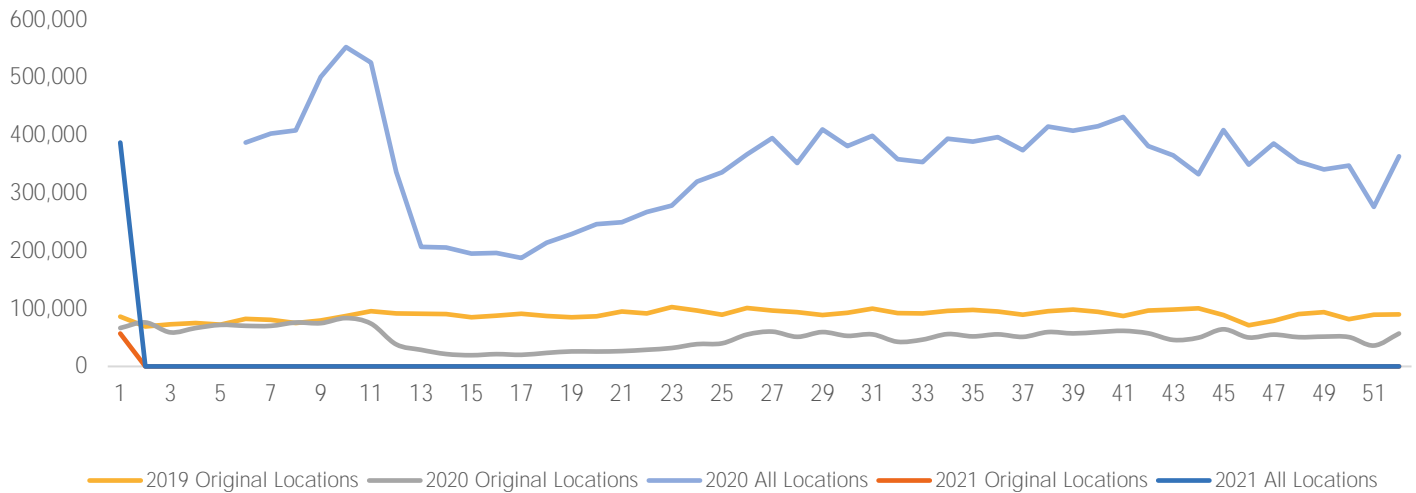

Long Term Trend by Week