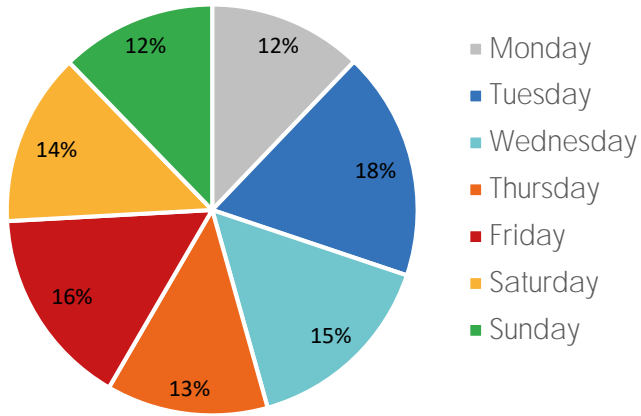

% Share of Visitors by Day