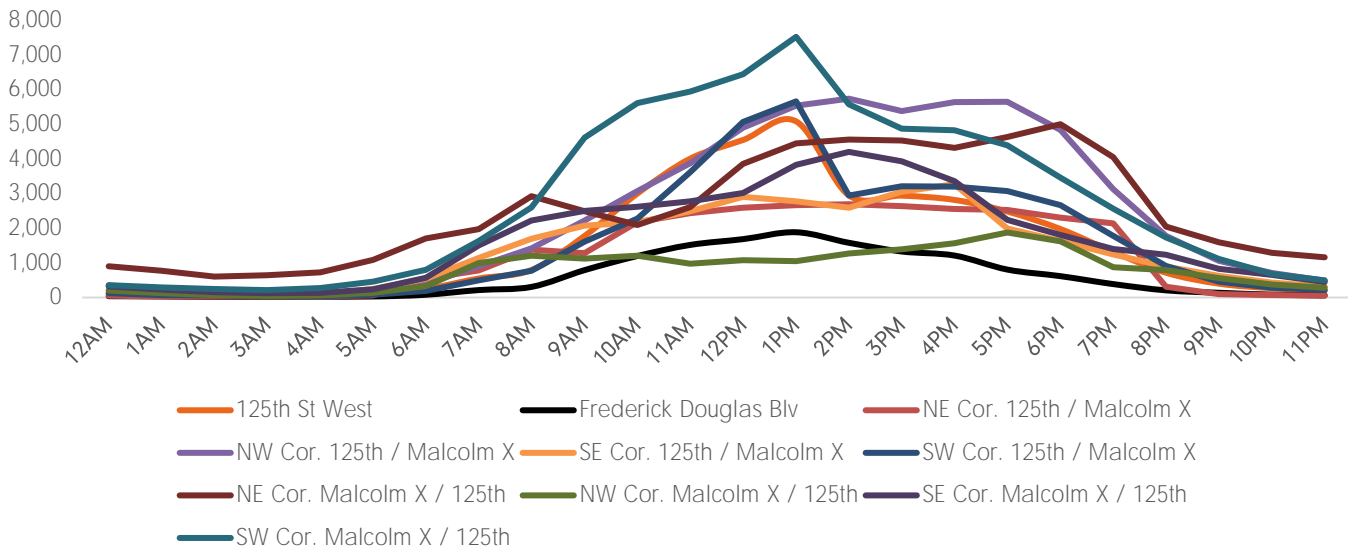

Average Pedestrian Counts by Hour

	125th St West	Frederick Douglas Blv	NE Cor. 125th / Malcolm X	NW Cor. 125th / Malcolm X	SE Cor. 125th / Malcolm X	SW Cor. 125th / Malcolm X	NE Cor. Malcolm X / 125th	NW Cor. Malcolm X / 125th	SE Cor. Malcolm X / 125th	SW Cor. Malcolm X / 125th
0:00	120	38	49	345	206	122	906	200	322	355
1:00	71	30	32	238	125	74	777	127	224	291
2:00	44	19	27	193	102	58	604	71	154	243
3:00	41	22	32	99	78	39	647	45	125	214
4:00	42	24	32	113	88	39	725	64	135	276
5:00	101	29	66	183	244	82	1,086	135	238	457
6:00	249	81	546	407	540	192	1,709	332	566	799
7:00	550	215	779	903	1,140	496	1,975	991	1,504	1,635
8:00	796	307	1,380	1,423	1,696	773	2,926	1,203	2,227	2,601
9:00	1,776	790	1,281	2,220	2,075	1,616	2,493	1,120	2,503	4,619
10:00	3,001	1,198	2,174	3,073	2,171	2,275	2,094	1,208	2,617	5,618
11:00	4,009	1,519	2,434	3,878	2,487	3,622	2,612	979	2,782	5,948
12:00	4,549	1,685	2,592	4,900	2,907	5,070	3,856	1,073	3,022	6,447
13:00	5,087	1,884	2,668	5,541	2,779	5,663	4,451	1,051	3,833	7,526
14:00	2,950	1,580	2,693	5,741	2,597	2,944	4,560	1,268	4,204	5,578
15:00	2,940	1,328	2,639	5,383	3,058	3,213	4,533	1,393	3,931	4,877
16:00	2,817	1,211	2,556	5,637	3,272	3,207	4,316	1,563	3,361	4,827
17:00	2,482	806	2,524	5,652	1,992	3,077	4,630	1,876	2,237	4,396
18:00	1,978	617	2,306	4,842	1,633	2,668	5,004	1,621	1,803	3,458
19:00	1,318	388	2,137	3,126	1,247	1,777	4,054	870	1,403	2,566
20:00	715	207	311	1,778	894	910	2,047	791	1,233	1,733
21:00	400	137	99	1,058	628	463	1,594	558	825	1,117
22:00	269	84	66	711	431	282	1,291	380	648	677
23:00	194	61	52	485	319	216	1,165	281	448	496