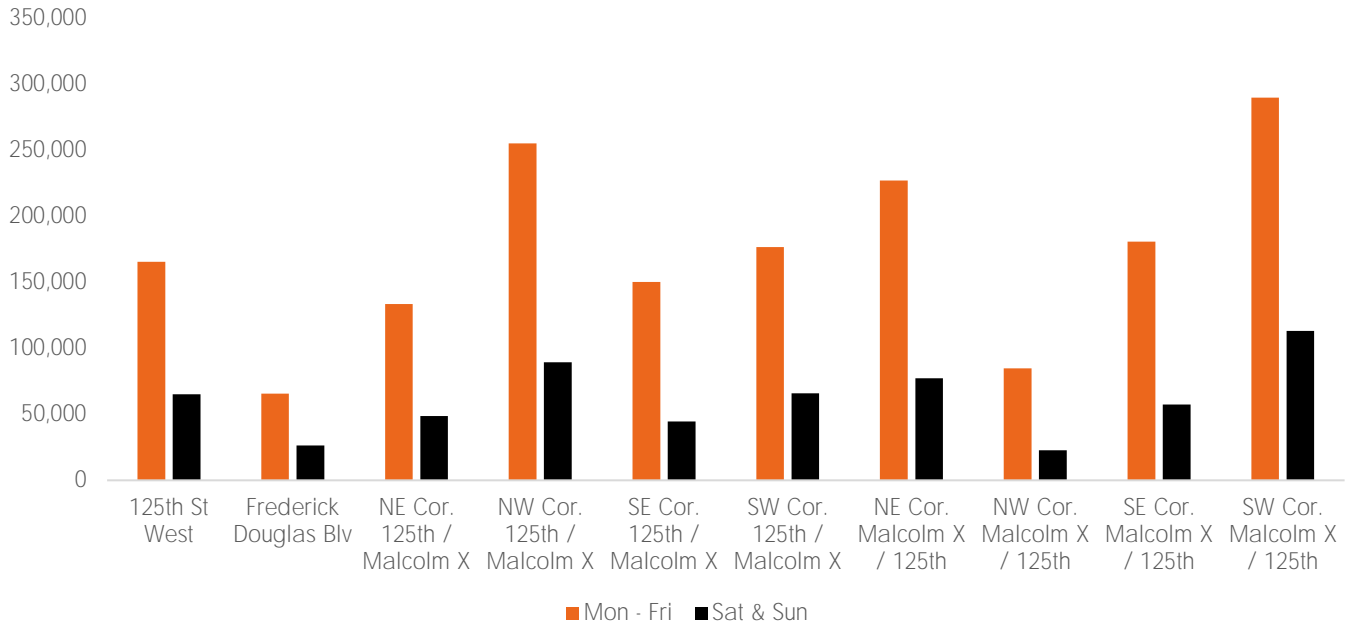

Pedestrian Counts 7am - 7pm

	Mon - Fri	Sat & Sun
125th St West	165,336	65,212
Frederick Douglas Blv	65,639	26,354
NE Cor. 125th / Malcolm X	133,507	48,678
NW Cor. 125th / Malcolm X	254,925	89,427
SE Cor. 125th / Malcolm X	150,092	44,551
SW Cor. 125th / Malcolm X	176,458	65,905
NE Cor. Malcolm X / 125th	226,984	77,182
NW Cor. Malcolm X / 125th	84,710	22,725
SE Cor. Malcolm X / 125th	180,685	57,468
SW Cor. Malcolm X / 125th	289,640	113,074

## Pedestrian Counts by Day Part

	7am-11am	11am-2pm	2pm-6pm	6pm-12am
125th St West	42,860	95,516	78,324	34,112
Frederick Douglas Blv	17,578	35,618	34,476	10,454
NE Cor. 125th / Malcolm X	39,304	53,856	72,885	34,801
NW Cor. 125th / Malcolm X	53,336	100,230	156,893	84,008
SE Cor. 125th / Malcolm X	49,570	57,215	76,429	36,059
SW Cor. 125th / Malcolm X	36,119	100,488	87,083	44,210
NE Cor. Malcolm X / 125th	66,416	76,439	126,283	106,084
NW Cor. Malcolm X / 125th	31,660	21,720	42,706	31,504
SE Cor. Malcolm X / 125th	61,947	67,453	96,132	44,517
SW Cor. Malcolm X / 125th	101,311	139,450	137,746	70,331