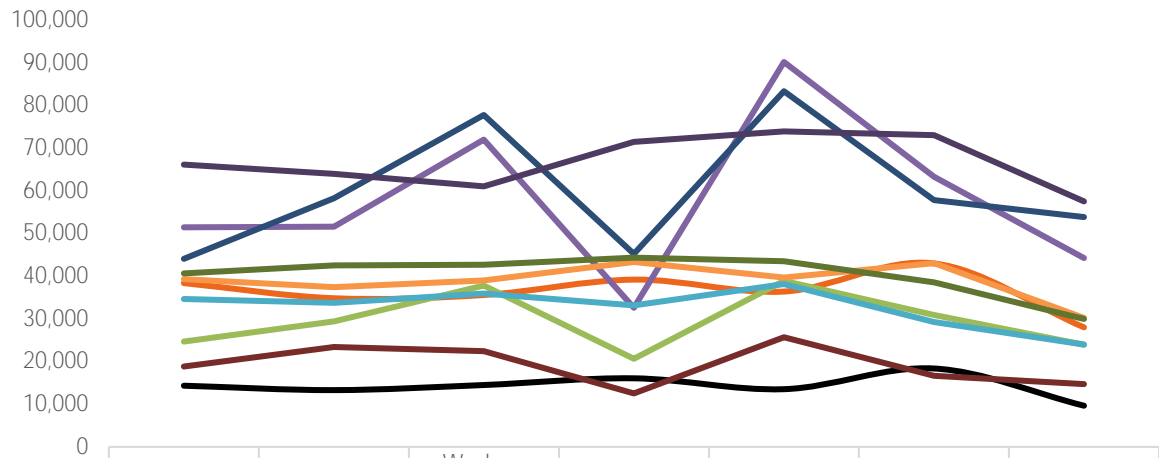

Pedestrian Counts by Weekday

	Monday	Tuesday	Wednesday	Thursday	Friday	Saturday	Sunday
125th St West	38,391	34,842	35,604	39,209	36,413	43,003	28,024
Frederick Douglas Blv	14,346	13,316	14,509	16,086	13,532	18,381	9,660
NE Cor. 125th / Malcolm X	24,663	29,398	37,836	20,658	38,908	30,891	23,977
NW Cor. 125th / Malcolm X	51,447	51,636	72,022	32,612	90,198	63,337	44,253
SE Cor. 125th / Malcolm X	34,649	33,788	35,944	33,148	38,169	29,258	23,994
SW Cor. 125th / Malcolm X	39,332	37,427	39,002	43,339	39,719	43,098	30,228
NE Cor. Malcolm X / 125th	44,076	58,278	77,798	45,213	83,356	57,838	53,844
NW Cor. Malcolm X / 125th	18,850	23,388	22,482	12,541	25,707	16,691	14,754
SE Cor. Malcolm X / 125th	40,692	42,508	42,710	44,356	43,551	38,593	29,991
SW Cor. Malcolm X / 125th	66,189	63,997	61,040	71,512	73,941	73,075	57,534