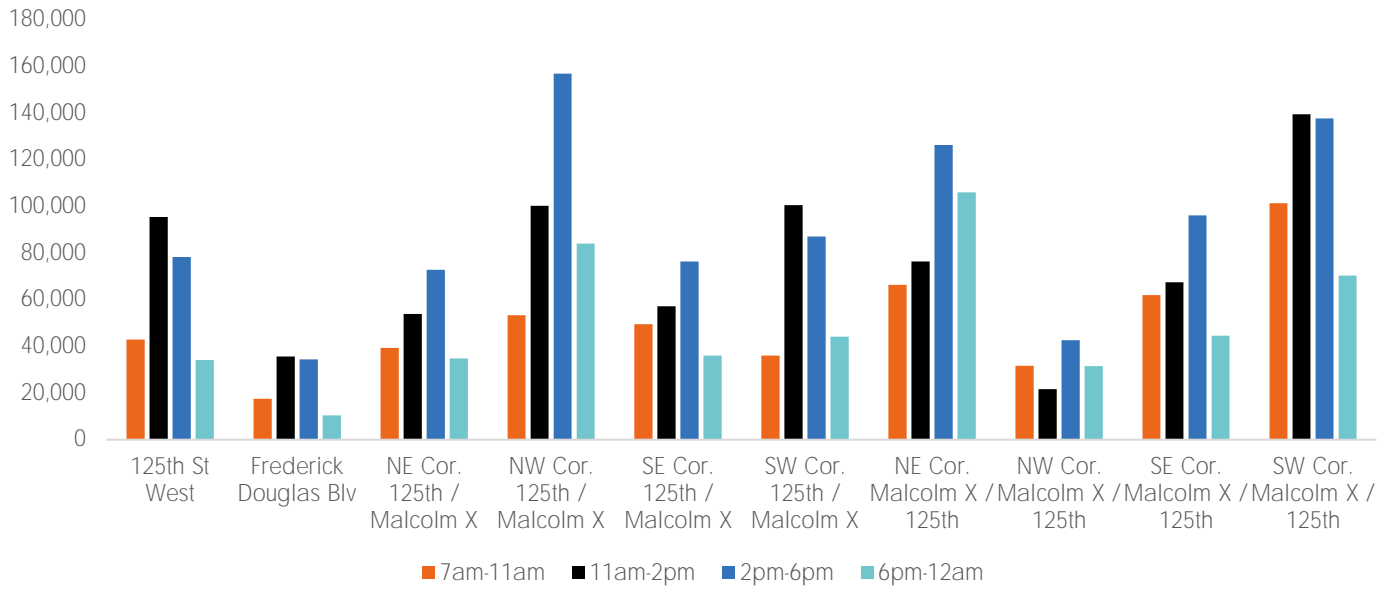

Pedestrian Counts 7am - 7pm

	Mon - Fri	Sat & Sun
125th St West	165,336	65,212
Frederick Douglas Blv	65,639	26,354
NE Cor. 125th / Malcolm X	133,507	48,678
NW Cor. 125th / Malcolm X	254,925	89,427
SE Cor. 125th / Malcolm X	150,092	44,551
SW Cor. 125th / Malcolm X	176,458	65,905
NE Cor. Malcolm X / 125th	226,984	77,182
NW Cor. Malcolm X / 125th	84,710	22,725
SE Cor. Malcolm X / 125th	180,685	57,468
SW Cor. Malcolm X / 125th	289,640	113,074

## Pedestrian Counts by Day Part

	7am-11am	11am-2pm	2pm-6pm	6pm-12am
125th St West	42,860	95,516	78,324	34,112
Frederick Douglas Blv	17,578	35,618	34,476	10,454
NE Cor. 125th / Malcolm X	39,304	53,856	72,885	34,801
NW Cor. 125th / Malcolm X	53,336	100,230	156,893	84,008
SE Cor. 125th / Malcolm X	49,570	57,215	76,429	36,059
SW Cor. 125th / Malcolm X	36,119	100,488	87,083	44,210
NE Cor. Malcolm X / 125th	66,416	76,439	126,283	106,084
NW Cor. Malcolm X / 125th	31,660	21,720	42,706	31,504
SE Cor. Malcolm X / 125th	61,947	67,453	96,132	44,517
SW Cor. Malcolm X / 125th	101,311	139,450	137,746	70,331