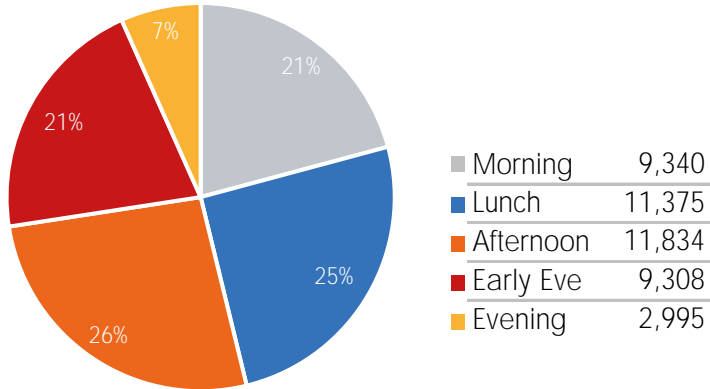

Visitors by Day Part - Weekday

Morning	9,340
Lunch	11,375
Afternoon	11,834
Early Eve	9,308
Evening	2,995

Day Parts are calculated using the following time periods:
Morning 06:00AM - 10:59AM
Lunch 11:00AM - 1:59PM
Afternoon 2:00PM - 4:59PM
Early Evening 5:00PM - 7:59PM
Evening 8:00PM - 11:59PM