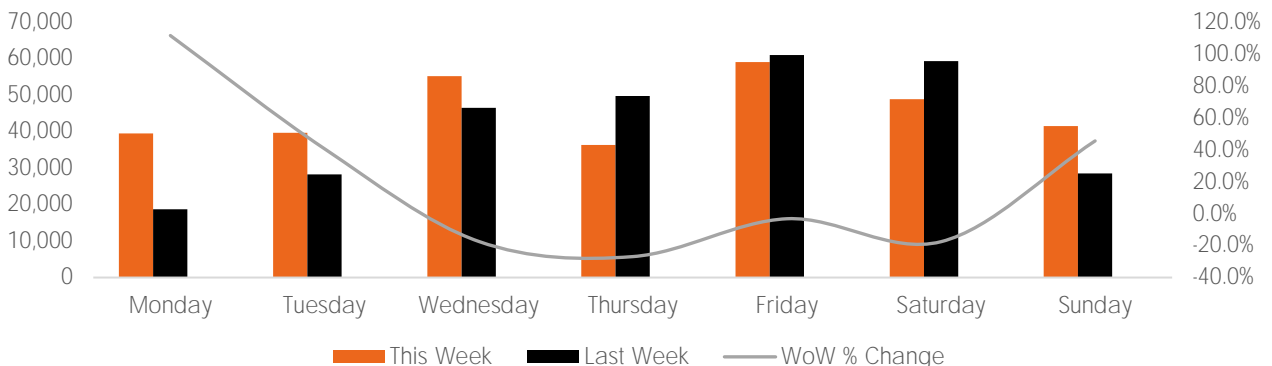

Visitors by Day (All Locations)