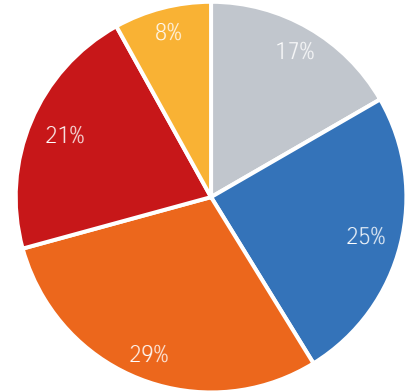

Visitors by Day Part - Weekend

Morning	7,278
Lunch	10,723
Afternoon	12,905
Early Eve	9,256
Evening	3,520