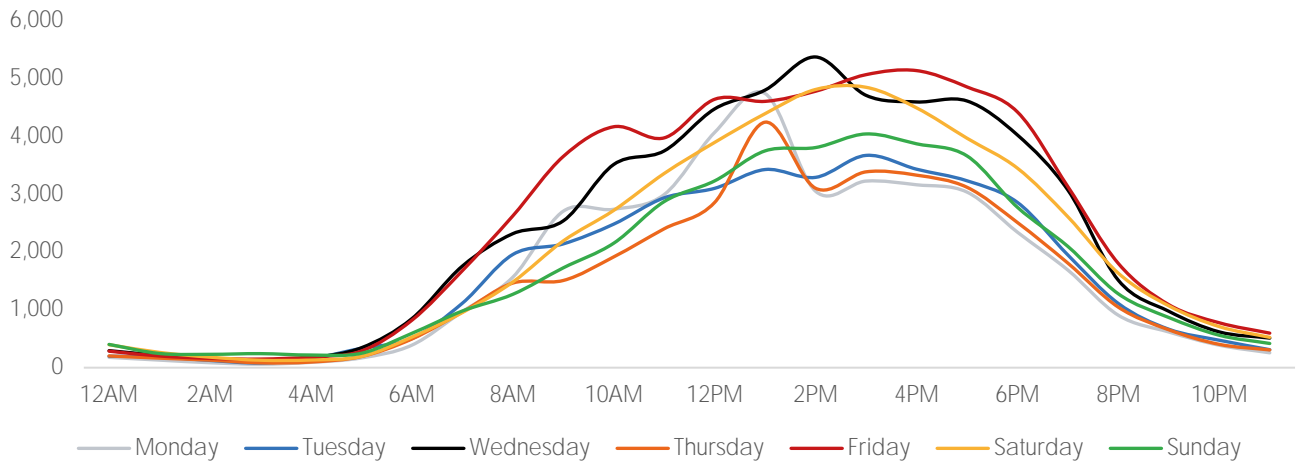

Visitors by Hour

	Monday	Tuesday	Wednesday	Thursday	Friday	Saturday	Sunday
6:00	388	501	845	494	817	527	592
7:00	967	1,111	1,752	961	1,672	950	977
8:00	1,560	1,952	2,311	1,459	2,617	1,477	1,265
9:00	2,699	2,135	2,532	1,504	3,643	2,186	1,722
10:00	2,732	2,476	3,505	1,911	4,156	2,713	2,147
11:00	2,986	2,930	3,739	2,396	3,964	3,350	2,865
12:00	4,058	3,094	4,464	2,850	4,630	3,886	3,222
13:00	4,729	3,418	4,789	4,235	4,594	4,382	3,740
14:00	3,043	3,283	5,360	3,095	4,769	4,799	3,797
15:00	3,219	3,662	4,698	3,378	5,055	4,837	4,032
16:00	3,155	3,424	4,584	3,321	5,125	4,482	3,862
17:00	3,029	3,224	4,601	3,112	4,843	3,958	3,653
18:00	2,337	2,851	4,014	2,504	4,411	3,441	2,766
19:00	1,683	1,943	3,063	1,803	3,122	2,602	2,091
20:00	904	1,107	1,507	1,043	1,797	1,629	1,273
21:00	615	663	972	653	1,086	1,066	865
22:00	387	473	617	402	774	708	559
23:00	256	310	510	306	595	523	417

Visitors by Day by Location

Entrances	Monday	Tuesday	Wednesday	Thursday	Friday	Saturday	Sunday	Total	WoW % Change
125th St West	5,389	3,263	4,053	3,637	4,908	4,062	3,132	28,444	19%
Frederick Douglas Blv	1,483	873	1,396	1,182	2,074	1,658	1,455	10,121	19%
NW Cor. of Malcolm X & 125th	1,409	2,379	2,781	1,205	2,993	2,172	2,022	14,961	10%
NW Cor. of 125th & Malcolm X	4,081	5,762	10,074	3,472	10,429	7,785	5,998	47,601	8%
SE Cor. of Malcolm X & 125th	3,680	4,711	5,116	4,089	5,051	4,707	3,766	31,120	9%
SE Cor. of 125th & Malcolm X	2,662	3,592	4,354	3,549	5,081	4,643	3,823	27,704	36%
NE Cor. of Malcolm X & 125th	2,950	5,475	9,333	4,108	8,550	6,514	6,655	43,585	8%
NE Cor. of 125th & Malcolm X	1,946	3,185	4,992	2,083	4,510	3,795	3,201	23,712	9%
SW Cor. Of Malcolm X & 125th	10,856	7,015	8,449	8,129	9,988	9,244	7,446	61,127	-4%
SW Cor. Of 125th & Malcolm X	5,003	3,378	4,582	4,841	5,350	4,230	3,930	31,314	16%
Total	39,459	39,633	55,130	36,295	58,934	48,810	41,428	319,689	9.6%