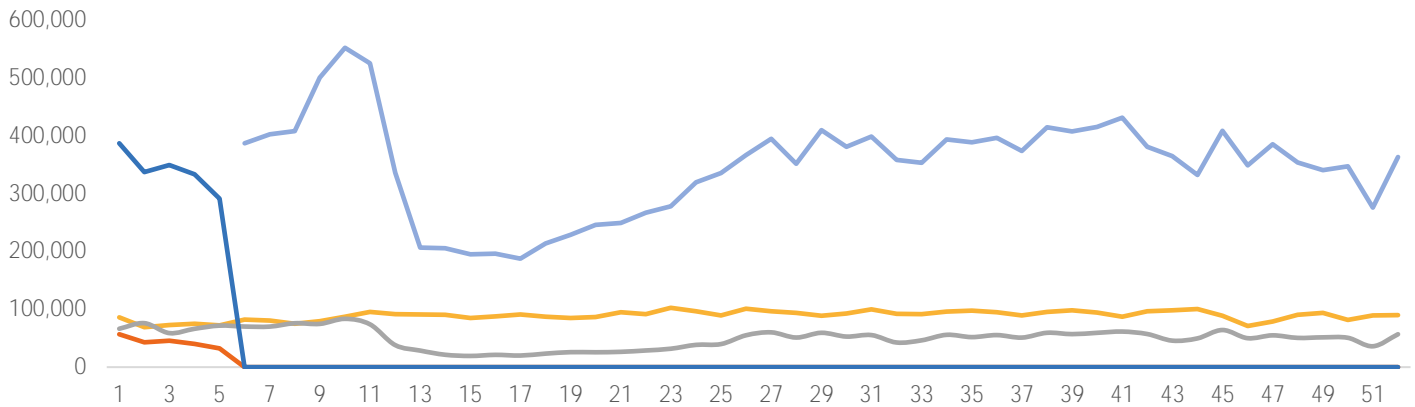

## % Share of Visitors by Day

## Visitors by Day Part - Weekend

Morning	7,278
Lunch	10,723
Afternoon	12,905
Early Eve	9,256
Evening	3,520

## Visitors by Day Part - Weekday

Morning	9,340
Lunch	11,375
Afternoon	11,834
Early Eve	9,308
Evening	2,995

Day Parts are calculated using the following time periods:  
 Morning 06:00AM - 10:59AM  
 Lunch 11:00AM - 1:59PM  
 Afternoon 2:00PM - 4:59PM  
 Early Evening 5:00PM - 7:59PM  
 Evening 8:00PM - 11:59PM

## Long Term Trend by Week

— 2019 Original Locations — 2020 Original Locations — 2020 All Locations — 2021 Original Locations — 2021 All Locations