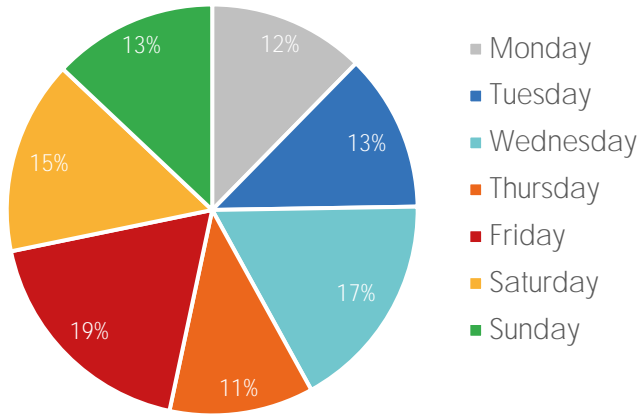

% Share of Visitors by Day