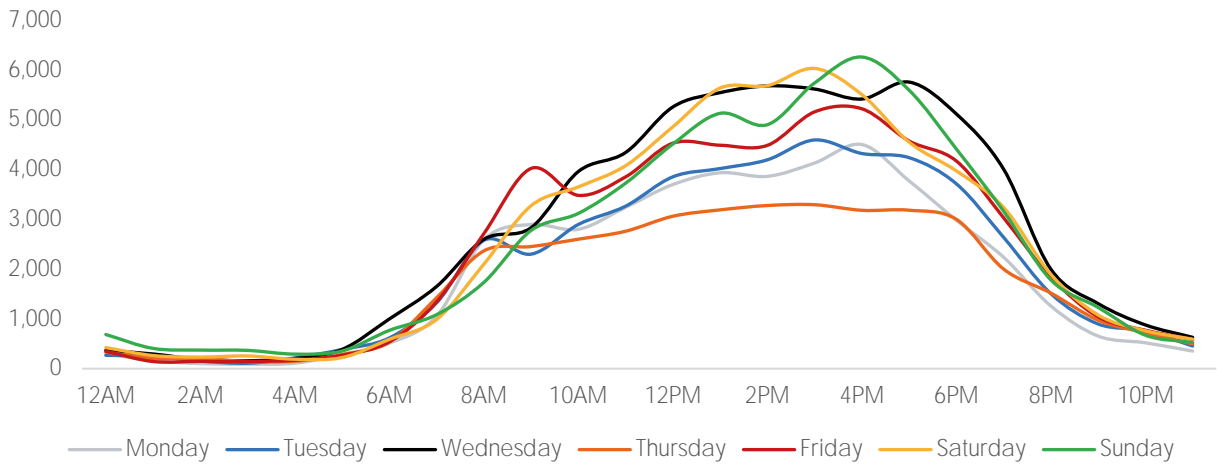

Visitors by Day (All Locations)

% Share of Visitors by Day

Visitors by Day Part - Weekend

Visitors by Day Part - Weekday

Day Parts are calculated using the following time periods:
 Morning 06:00AM - 10:59AM
 Lunch 11:00AM - 1:59PM
 Afternoon 2:00PM - 4:59PM
 Early Evening 5:00PM - 7:59PM
 Evening 8:00PM - 11:59PM

Long Term Trend by Week

Visitors by Hour

	Monday	Tuesday	Wednesday	Thursday	Friday	Saturday	Sunday
6:00	512	617	998	534	540	589	769
7:00	1,054	1,322	1,650	1,425	1,341	987	1,085
8:00	2,590	2,578	2,597	2,365	2,711	2,099	1,732
9:00	2,897	2,300	2,830	2,452	4,021	3,272	2,776
10:00	2,799	2,896	3,959	2,600	3,480	3,651	3,118
11:00	3,239	3,263	4,341	2,760	3,851	4,076	3,725
12:00	3,698	3,852	5,255	3,061	4,528	4,857	4,511
13:00	3,934	4,018	5,543	3,189	4,487	5,636	5,128
14:00	3,862	4,194	5,679	3,276	4,484	5,683	4,899
15:00	4,130	4,593	5,615	3,292	5,157	6,029	5,737
16:00	4,500	4,321	5,415	3,180	5,219	5,504	6,258
17:00	3,771	4,237	5,755	3,182	4,572	4,548	5,592
18:00	2,981	3,712	5,115	2,999	4,170	3,971	4,411
19:00	2,237	2,636	4,006	2,000	3,029	3,238	3,162
20:00	1,259	1,506	1,998	1,518	1,839	1,893	1,781
21:00	654	898	1,307	975	1,041	1,078	1,230
22:00	520	763	878	718	772	761	672
23:00	353	454	629	498	588	592	525