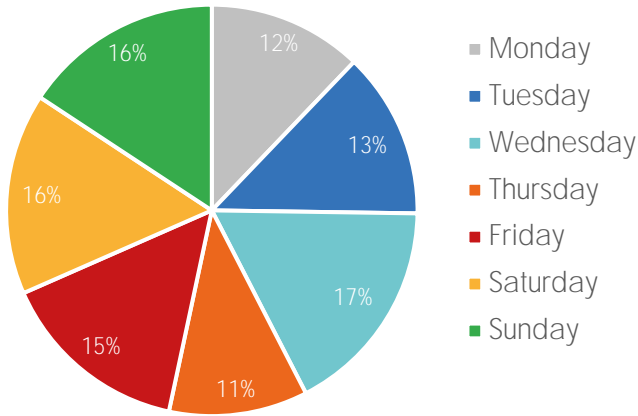

% Share of Visitors by Day