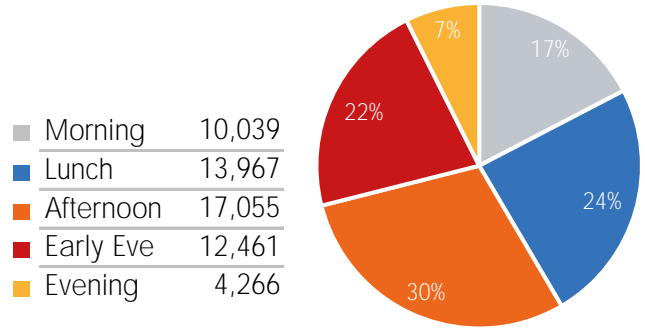

Visitor Totals

	Current Week	Previous Week	WoW % Change
Total Visitors	378,790	438,947	-13.7%

Key Stats

Wednesday was the busiest day this week with a total of 65,165 visits. The busiest hour was at 4:00 PM on Sunday with 6,258 visits. The busiest location was SW Cor. Of Malcolm X & 125th with a total of 78,483 visits.

Visitors by Day (Original Locations)

	Monday	Tuesday	Wednesday	Thursday	Friday	Saturday	Sunday	Total
Current Week	6,197	5,075	6,521	5,470	5,193	6,695	6,853	42,004
Previous Week	5,906	7,026	7,355	7,936	9,492	7,495	6,063	51,273
Previous Year	8,084	4,940	6,861	5,294	5,209	5,536	2,319	38,243
% Change WoW	4.9%	-27.8%	-17.4%	-31.1%	-45.3%	-10.7%	13.0%	-18.1%
% Change YoY	-23.3%	2.7%	-5.0%	3.3%	-0.3%	20.9%	195.5%	9.8%

Weather (High/Low F)

	Monday	Tuesday	Wednesday	Thursday	Friday	Saturday	Sunday
This Week	55 / 41	55 / 43	55 / 50	57 / 48	57 / 45	55 / 43	61 / 46
Last Week	55 / 45	55 / 46	54 / 43	55 / 43	63 / 46	55 / 46	59 / 45

Visitors by Day (All Locations)

% Share of Visitors by Day

Visitors by Day Part - Weekend

Visitors by Day Part - Weekday

Day Parts are calculated using the following time periods:
 Morning 06:00AM - 10:59AM
 Lunch 11:00AM - 1:59PM
 Afternoon 2:00PM - 4:59PM
 Early Evening 5:00PM - 7:59PM
 Evening 8:00PM - 11:59PM