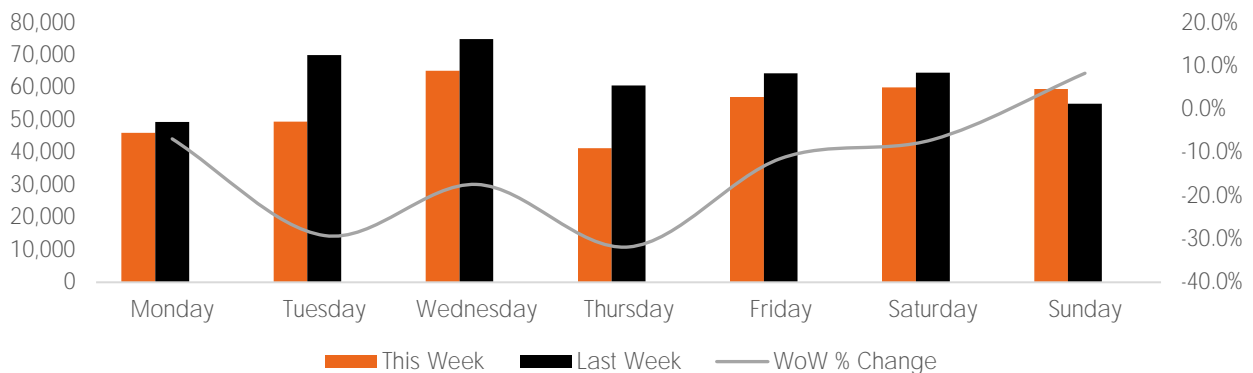

Visitors by Day (All Locations)