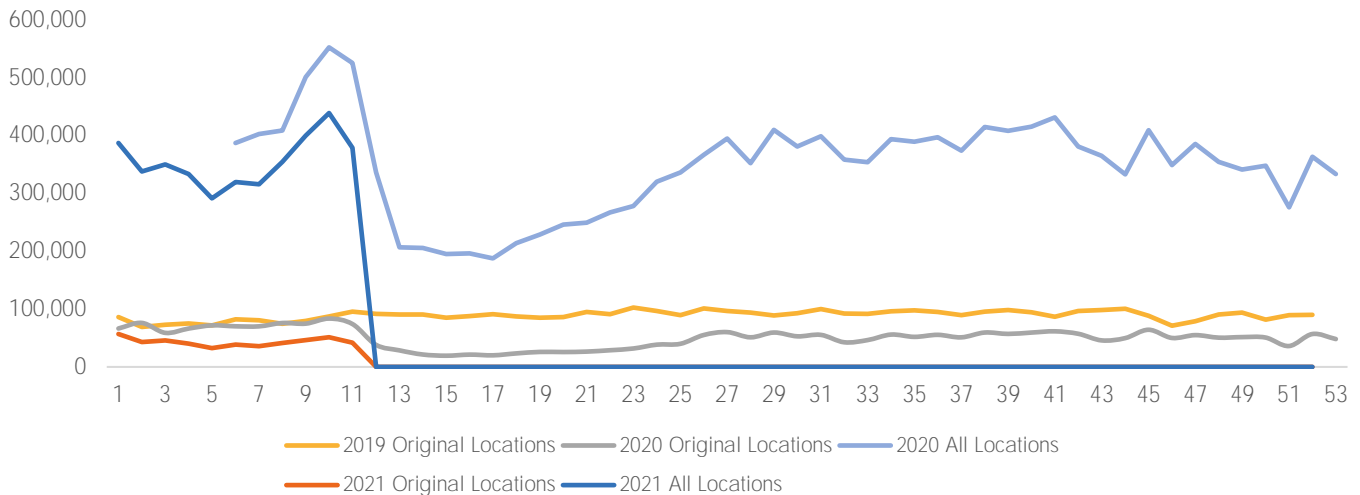

Visitor Totals

	Current Week	Previous Week	WoW % Change
Total Visitors	378,790	438,947	-13.7%

Key Stats

Wednesday was the busiest day this week with a total of 65,165 visits. The busiest hour was at 4:00 PM on Sunday with 6,258 visits. The busiest location was SW Cor. Of Malcolm X & 125th with a total of 78,483 visits.

Visitors by Day (Original Locations)

	Monday	Tuesday	Wednesday	Thursday	Friday	Saturday	Sunday	Total
Current Week	6,197	5,075	6,521	5,470	5,193	6,695	6,853	42,004
Previous Week	5,906	7,026	7,355	7,936	9,492	7,495	6,063	51,273
Previous Year	8,084	4,940	6,861	5,294	5,209	5,536	2,319	38,243
% Change WoW	4.9%	-27.8%	-17.4%	-31.1%	-45.3%	-10.7%	13.0%	-18.1%
% Change YoY	-23.3%	2.7%	-5.0%	3.3%	-0.3%	20.9%	195.5%	9.8%

Visitors by Day (All Locations)

% Share of Visitors by Day

Visitors by Day Part - Weekend

Visitors by Day Part - Weekday

Day Parts are calculated using the following time periods:
 Morning 06:00AM - 10:59AM
 Lunch 11:00AM - 1:59PM
 Afternoon 2:00PM - 4:59PM
 Early Evening 5:00PM - 7:59PM
 Evening 8:00PM - 11:59PM

Long Term Trend by Week

Visitors by Hour

	Monday	Tuesday	Wednesday	Thursday	Friday	Saturday	Sunday
6:00	512	617	998	534	540	589	769
7:00	1,054	1,322	1,650	1,425	1,341	987	1,085
8:00	2,590	2,578	2,597	2,365	2,711	2,099	1,732
9:00	2,897	2,300	2,830	2,452	4,021	3,272	2,776
10:00	2,799	2,896	3,959	2,600	3,480	3,651	3,118
11:00	3,239	3,263	4,341	2,760	3,851	4,076	3,725
12:00	3,698	3,852	5,255	3,061	4,528	4,857	4,511
13:00	3,934	4,018	5,543	3,189	4,487	5,636	5,128
14:00	3,862	4,194	5,679	3,276	4,484	5,683	4,899
15:00	4,130	4,593	5,615	3,292	5,157	6,029	5,737
16:00	4,500	4,321	5,415	3,180	5,219	5,504	6,258
17:00	3,771	4,237	5,755	3,182	4,572	4,548	5,592
18:00	2,981	3,712	5,115	2,999	4,170	3,971	4,411
19:00	2,237	2,636	4,006	2,000	3,029	3,238	3,162
20:00	1,259	1,506	1,998	1,518	1,839	1,893	1,781
21:00	654	898	1,307	975	1,041	1,078	1,230
22:00	520	763	878	718	772	761	672
23:00	353	454	629	498	588	592	525