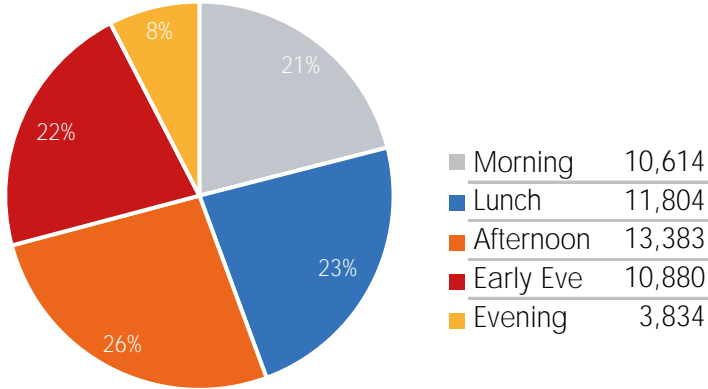

Visitor Totals

	Current Week	Previous Week	WoW % Change
Total Visitors	378,790	438,947	-13.7%

Key Stats

Wednesday was the busiest day this week with a total of 65,165 visits. The busiest hour was at 4:00 PM on Sunday with 6,258 visits. The busiest location was SW Cor. Of Malcolm X & 125th with a total of 78,483 visits.

Visitors by Day (Original Locations)

	Monday	Tuesday	Wednesday	Thursday	Friday	Saturday	Sunday	Total
Current Week	6,197	5,075	6,521	5,470	5,193	6,695	6,853	42,004
Previous Week	5,906	7,026	7,355	7,936	9,492	7,495	6,063	51,273
Previous Year	8,084	4,940	6,861	5,294	5,209	5,536	2,319	38,243
% Change WoW	4.9%	-27.8%	-17.4%	-31.1%	-45.3%	-10.7%	13.0%	-18.1%
% Change YoY	-23.3%	2.7%	-5.0%	3.3%	-0.3%	20.9%	195.5%	9.8%

Visitors by Day (All Locations)

% Share of Visitors by Day

Visitors by Day Part - Weekend

Visitors by Day Part - Weekday

Day Parts are calculated using the following time periods:
 Morning 06:00AM - 10:59AM
 Lunch 11:00AM - 1:59PM
 Afternoon 2:00PM - 4:59PM
 Early Evening 5:00PM - 7:59PM
 Evening 8:00PM - 11:59PM

Long Term Trend by Week

Visitors by Hour

	Monday	Tuesday	Wednesday	Thursday	Friday	Saturday	Sunday
6:00	512	617	998	534	540	589	769
7:00	1,054	1,322	1,650	1,425	1,341	987	1,085
8:00	2,590	2,578	2,597	2,365	2,711	2,099	1,732
9:00	2,897	2,300	2,830	2,452	4,021	3,272	2,776
10:00	2,799	2,896	3,959	2,600	3,480	3,651	3,118
11:00	3,239	3,263	4,341	2,760	3,851	4,076	3,725
12:00	3,698	3,852	5,255	3,061	4,528	4,857	4,511
13:00	3,934	4,018	5,543	3,189	4,487	5,636	5,128
14:00	3,862	4,194	5,679	3,276	4,484	5,683	4,899
15:00	4,130	4,593	5,615	3,292	5,157	6,029	5,737
16:00	4,500	4,321	5,415	3,180	5,219	5,504	6,258
17:00	3,771	4,237	5,755	3,182	4,572	4,548	5,592
18:00	2,981	3,712	5,115	2,999	4,170	3,971	4,411
19:00	2,237	2,636	4,006	2,000	3,029	3,238	3,162
20:00	1,259	1,506	1,998	1,518	1,839	1,893	1,781
21:00	654	898	1,307	975	1,041	1,078	1,230
22:00	520	763	878	718	772	761	672
23:00	353	454	629	498	588	592	525