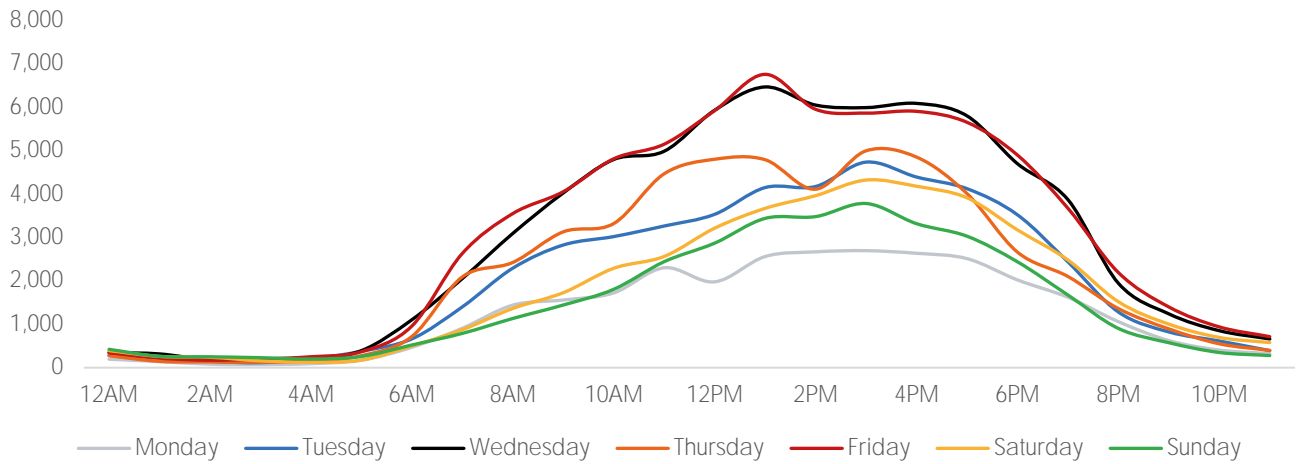

## Visitors by Day Part - Weekend

Morning	6,213
Lunch	9,083
Afternoon	11,503
Early Eve	8,341
Evening	2,947

## Visitors by Day Part - Weekday

Morning	11,791
Lunch	13,390
Afternoon	14,200
Early Eve	10,704
Evening	3,727

Day Parts are calculated using the following time periods:  
 Morning 06:00AM - 10:59AM  
 Lunch 11:00AM - 1:59PM  
 Afternoon 2:00PM - 4:59PM  
 Early Evening 5:00PM - 7:59PM  
 Evening 8:00PM - 11:59PM

## Long Term Trend by Week

## Visitors by Hour

	Monday	Tuesday	Wednesday	Thursday	Friday	Saturday	Sunday
6:00	468	661	1,101	716	956	498	521
7:00	906	1,398	2,049	2,088	2,627	873	788
8:00	1,438	2,288	3,087	2,420	3,544	1,362	1,131
9:00	1,556	2,821	4,018	3,124	4,047	1,724	1,441
10:00	1,719	3,015	4,789	3,315	4,804	2,286	1,802
11:00	2,298	3,258	4,978	4,460	5,140	2,558	2,438
12:00	1,974	3,527	5,921	4,794	5,912	3,208	2,864
13:00	2,556	4,143	6,457	4,783	6,747	3,664	3,434
14:00	2,664	4,167	6,040	4,105	5,943	3,956	3,474
15:00	2,691	4,728	5,982	4,988	5,855	4,316	3,776
16:00	2,631	4,385	6,079	4,844	5,896	4,172	3,312
17:00	2,508	4,117	5,792	4,005	5,644	3,907	3,024
18:00	2,018	3,516	4,692	2,658	4,890	3,169	2,435
19:00	1,619	2,433	3,865	2,097	3,666	2,476	1,671
20:00	1,058	1,280	1,942	1,359	2,188	1,516	902
21:00	623	822	1,237	892	1,396	1,001	574
22:00	405	613	850	549	937	695	349
23:00	323	392	660	397	713	577	279