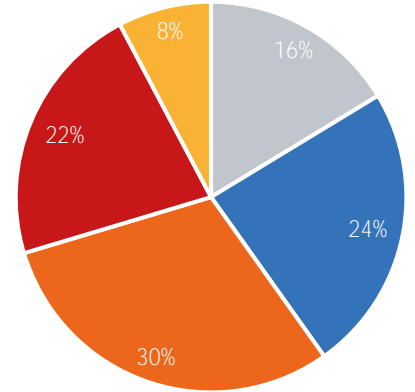

Visitors by Day Part - Weekend

Morning	6,213
Lunch	9,083
Afternoon	11,503
Early Eve	8,341
Evening	2,947