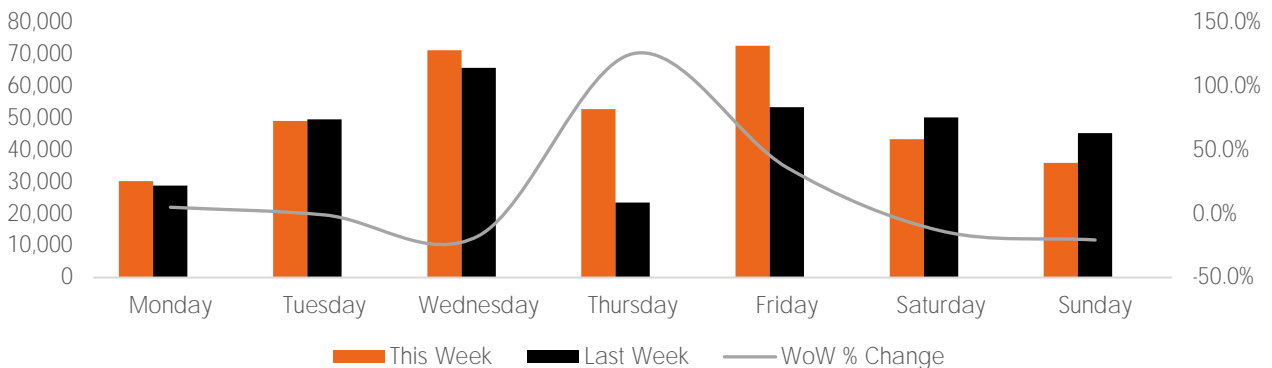

Visitors by Day (All Locations)