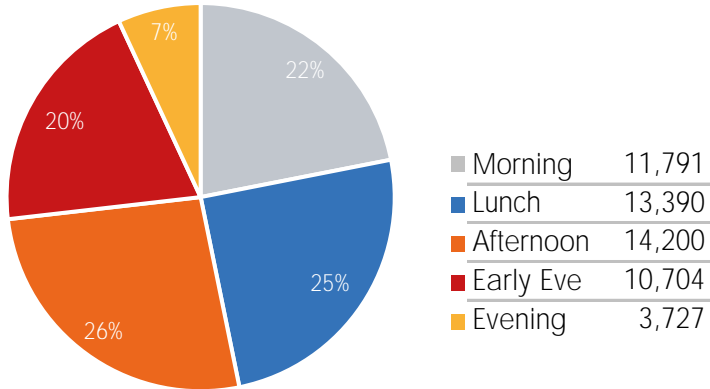

Visitors by Day Part - Weekday