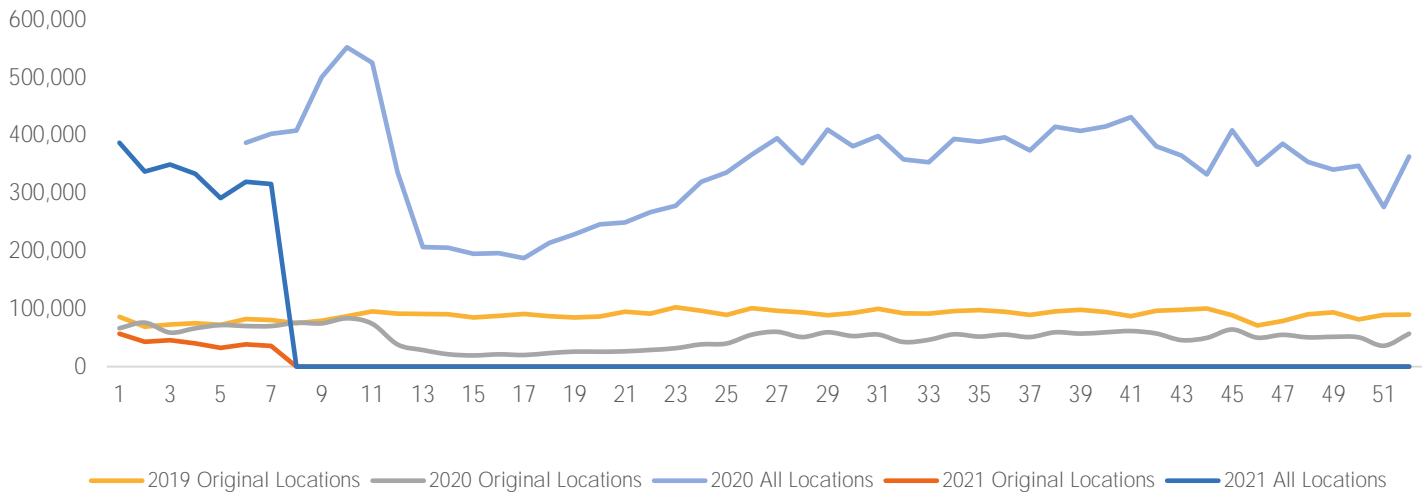

Long Term Trend by Week