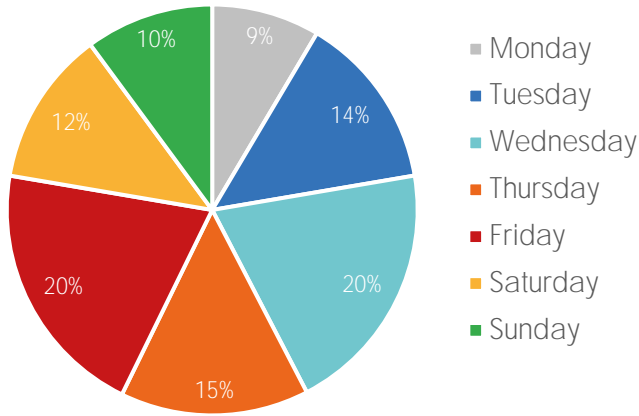

% Share of Visitors by Day