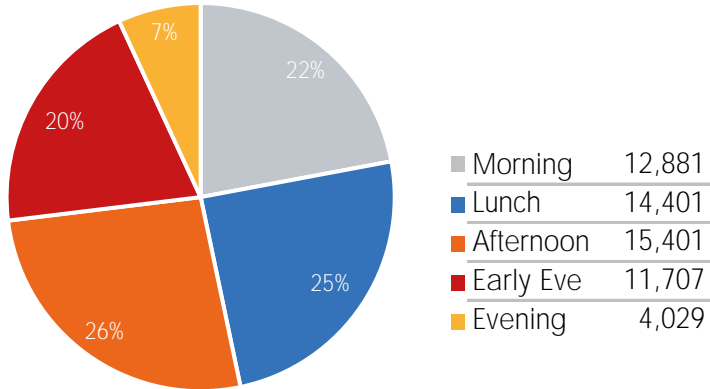

Visitor Totals

	Current Week	Previous Week	WoW % Change
Total Visitors	399,917	354,536	12.8%

Key Stats

Wednesday was the busiest day this week with a total of 79,971 visits. The busiest hour was at 12:00 PM on Wednesday with 7,050 visits. The busiest location was SW Cor. Of Malcolm X & 125th with a total of 81,901 visits.

Visitors by Day (Original Locations)

	Monday	Tuesday	Wednesday	Thursday	Friday	Saturday	Sunday	Total
Current Week	5,097	5,471	7,813	7,635	8,491	5,978	5,645	46,130
Previous Week	3,695	5,098	7,029	7,905	8,484	5,105	4,074	41,390
Previous Year	12,907	10,098	13,851	12,881	11,362	12,367	10,119	83,585
% Change WoW	37.9%	7.3%	-17.4%	-3.4%	0.1%	17.1%	38.6%	11.5%
% Change YoY	-60.5%	-45.8%	-43.6%	-40.7%	-25.3%	-51.7%	-44.2%	-44.8%

Visitors by Day (All Locations)

% Share of Visitors by Day

Visitors by Day Part - Weekend

Morning	9,062
Lunch	11,681
Afternoon	14,145
Early Eve	10,299
Evening	3,549

Visitors by Day Part - Weekday

Morning	12,881
Lunch	14,401
Afternoon	15,401
Early Eve	11,707
Evening	4,029

Day Parts are calculated using the following time periods:
 Morning 06:00AM - 10:59AM
 Lunch 11:00AM - 1:59PM
 Afternoon 2:00PM - 4:59PM
 Early Evening 5:00PM - 7:59PM
 Evening 8:00PM - 11:59PM

Long Term Trend by Week