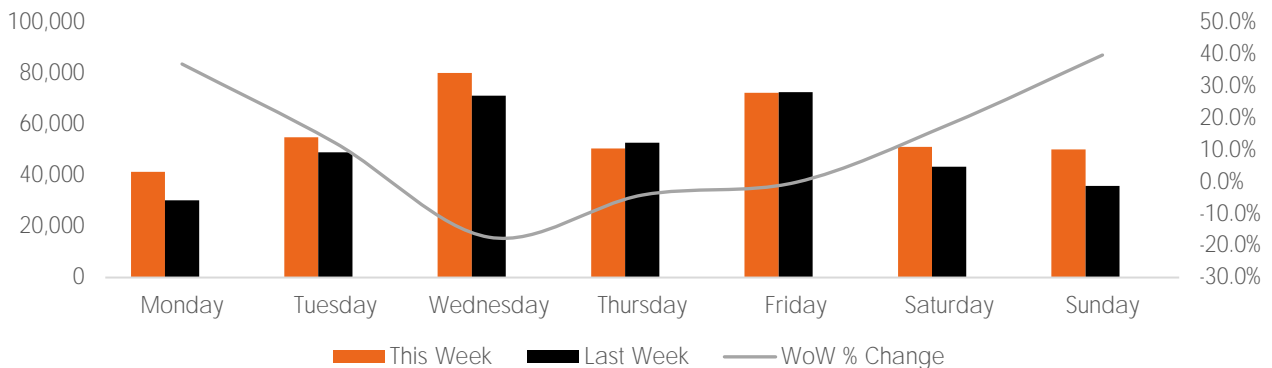

Visitors by Day (All Locations)