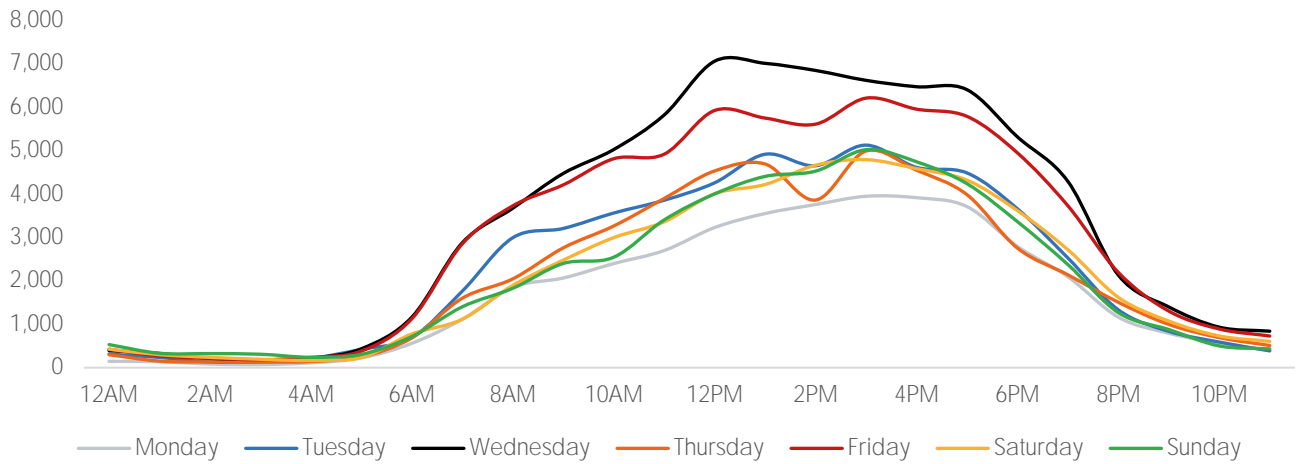

Visitors by Day (All Locations)

% Share of Visitors by Day

Visitors by Day Part - Weekend

Morning	9,062
Lunch	11,681
Afternoon	14,145
Early Eve	10,299
Evening	3,549

Visitors by Day Part - Weekday

Morning	12,881
Lunch	14,401
Afternoon	15,401
Early Eve	11,707
Evening	4,029

Day Parts are calculated using the following time periods:
 Morning 06:00AM - 10:59AM
 Lunch 11:00AM - 1:59PM
 Afternoon 2:00PM - 4:59PM
 Early Evening 5:00PM - 7:59PM
 Evening 8:00PM - 11:59PM

Long Term Trend by Week

Visitors by Hour

	Monday	Tuesday	Wednesday	Thursday	Friday	Saturday	Sunday
6:00	559	692	1,161	685	1,124	775	716
7:00	1,113	1,761	2,873	1,598	2,848	1,114	1,400
8:00	1,849	2,989	3,667	2,042	3,722	1,892	1,825
9:00	2,062	3,202	4,467	2,755	4,204	2,473	2,397
10:00	2,394	3,557	5,017	3,258	4,806	2,991	2,540
11:00	2,694	3,851	5,812	3,892	4,910	3,354	3,398
12:00	3,223	4,252	7,050	4,525	5,916	4,000	3,997
13:00	3,545	4,909	7,000	4,684	5,741	4,213	4,399
14:00	3,752	4,644	6,836	3,855	5,601	4,657	4,520
15:00	3,942	5,119	6,609	4,983	6,200	4,785	5,014
16:00	3,909	4,606	6,462	4,542	5,946	4,577	4,736
17:00	3,705	4,479	6,394	3,979	5,780	4,313	4,231
18:00	2,789	3,654	5,308	2,750	4,940	3,611	3,358
19:00	2,091	2,522	4,283	2,136	3,723	2,713	2,371
20:00	1,161	1,329	2,128	1,503	2,189	1,617	1,266
21:00	790	835	1,396	994	1,300	1,071	877
22:00	564	589	931	691	889	729	500
23:00	396	386	839	509	728	605	432