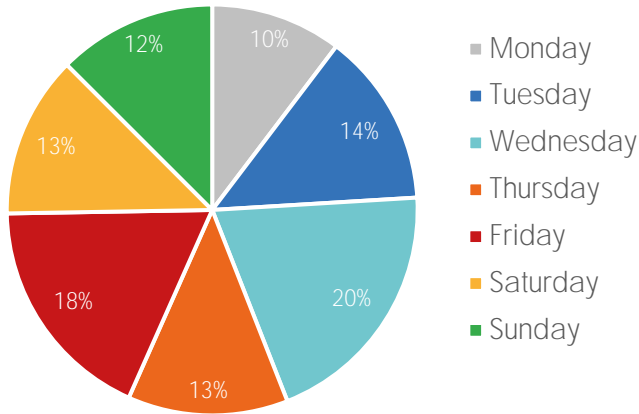

Visitor Totals

	Current Week	Previous Week	WoW % Change
Total Visitors	399,917	354,536	12.8%

Key Stats

Wednesday was the busiest day this week with a total of 79,971 visits. The busiest hour was at 12:00 PM on Wednesday with 7,050 visits. The busiest location was SW Cor. Of Malcolm X & 125th with a total of 81,901 visits.

Note: Original Locations include 125th St and Frederick Douglas Blvd; NE.

Visitors by Day (All Locations)

	Monday	Tuesday	Wednesday	Thursday	Friday	Saturday	Sunday	Total
Current Week	41,311	54,826	79,971	50,475	72,277	51,041	50,016	399,917
Previous Week	30,203	48,925	71,128	52,694	72,453	43,302	35,831	354,536
Change WoW	11,108	5,901	8,843	-2,219	-176	7,739	14,185	45,381
% Change WoW	36.8%	12.1%	-17.4%	-4.2%	-0.2%	17.9%	39.6%	12.8%

Visitors by Day (Original Locations)

	Monday	Tuesday	Wednesday	Thursday	Friday	Saturday	Sunday	Total
Current Week	5,097	5,471	7,813	7,635	8,491	5,978	5,645	46,130
Previous Week	3,695	5,098	7,029	7,905	8,484	5,105	4,074	41,390
Previous Year	12,907	10,098	13,851	12,881	11,362	12,367	10,119	83,585
% Change WoW	37.9%	7.3%	-17.4%	-3.4%	0.1%	17.1%	38.6%	11.5%
% Change YoY	-60.5%	-45.8%	-43.6%	-40.7%	-25.3%	-51.7%	-44.2%	-44.8%

Visitors by Day (All Locations)

% Share of Visitors by Day

Visitors by Day Part - Weekend

Morning	9,062
Lunch	11,681
Afternoon	14,145
Early Eve	10,299
Evening	3,549

Visitors by Day Part - Weekday

Morning	12,881
Lunch	14,401
Afternoon	15,401
Early Eve	11,707
Evening	4,029