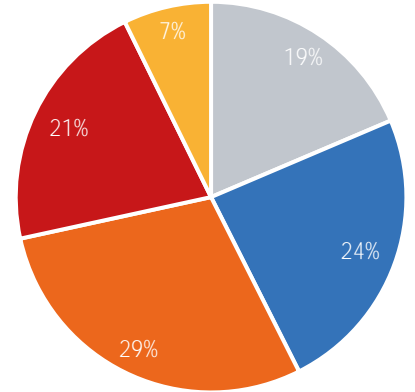

Visitor Totals

	Current Week	Previous Week	WoW % Change
Total Visitors	399,917	354,536	12.8%

Key Stats

Wednesday was the busiest day this week with a total of 79,971 visits. The busiest hour was at 12:00 PM on Wednesday with 7,050 visits. The busiest location was SW Cor. Of Malcolm X & 125th with a total of 81,901 visits.

Visitors by Day (Original Locations)

	Monday	Tuesday	Wednesday	Thursday	Friday	Saturday	Sunday	Total
Current Week	5,097	5,471	7,813	7,635	8,491	5,978	5,645	46,130
Previous Week	3,695	5,098	7,029	7,905	8,484	5,105	4,074	41,390
Previous Year	12,907	10,098	13,851	12,881	11,362	12,367	10,119	83,585
% Change WoW	37.9%	7.3%	-17.4%	-3.4%	0.1%	17.1%	38.6%	11.5%
% Change YoY	-60.5%	-45.8%	-43.6%	-40.7%	-25.3%	-51.7%	-44.2%	-44.8%

Visitors by Day (All Locations)

% Share of Visitors by Day

Visitors by Day Part - Weekend

Morning	9,062
Lunch	11,681
Afternoon	14,145
Early Eve	10,299
Evening	3,549

Visitors by Day Part - Weekday

Morning	12,881
Lunch	14,401
Afternoon	15,401
Early Eve	11,707
Evening	4,029

Day Parts are calculated using the following time periods:
 Morning 06:00AM - 10:59AM
 Lunch 11:00AM - 1:59PM
 Afternoon 2:00PM - 4:59PM
 Early Evening 5:00PM - 7:59PM
 Evening 8:00PM - 11:59PM

Long Term Trend by Week