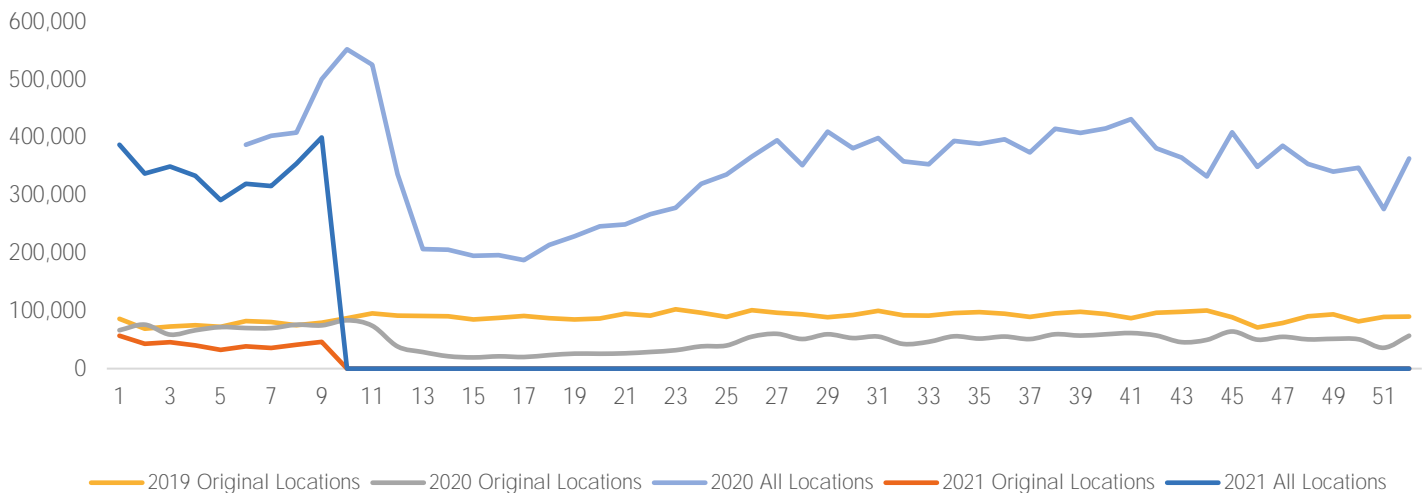

Visitor Totals

	Current Week	Previous Week	WoW % Change
Total Visitors	399,917	354,536	12.8%

Key Stats

Wednesday was the busiest day this week with a total of 79,971 visits. The busiest hour was at 12:00 PM on Wednesday with 7,050 visits. The busiest location was SW Cor. Of Malcolm X & 125th with a total of 81,901 visits.

Visitors by Day (Original Locations)

	Monday	Tuesday	Wednesday	Thursday	Friday	Saturday	Sunday	Total
Current Week	5,097	5,471	7,813	7,635	8,491	5,978	5,645	46,130
Previous Week	3,695	5,098	7,029	7,905	8,484	5,105	4,074	41,390
Previous Year	12,907	10,098	13,851	12,881	11,362	12,367	10,119	83,585
% Change WoW	37.9%	7.3%	-17.4%	-3.4%	0.1%	17.1%	38.6%	11.5%
% Change YoY	-60.5%	-45.8%	-43.6%	-40.7%	-25.3%	-51.7%	-44.2%	-44.8%

Visitors by Day (All Locations)

% Share of Visitors by Day

Visitors by Day Part - Weekend

Morning	9,062
Lunch	11,681
Afternoon	14,145
Early Eve	10,299
Evening	3,549

Visitors by Day Part - Weekday

Morning	12,881
Lunch	14,401
Afternoon	15,401
Early Eve	11,707
Evening	4,029

Day Parts are calculated using the following time periods:
 Morning 06:00AM - 10:59AM
 Lunch 11:00AM - 1:59PM
 Afternoon 2:00PM - 4:59PM
 Early Evening 5:00PM - 7:59PM
 Evening 8:00PM - 11:59PM

Long Term Trend by Week