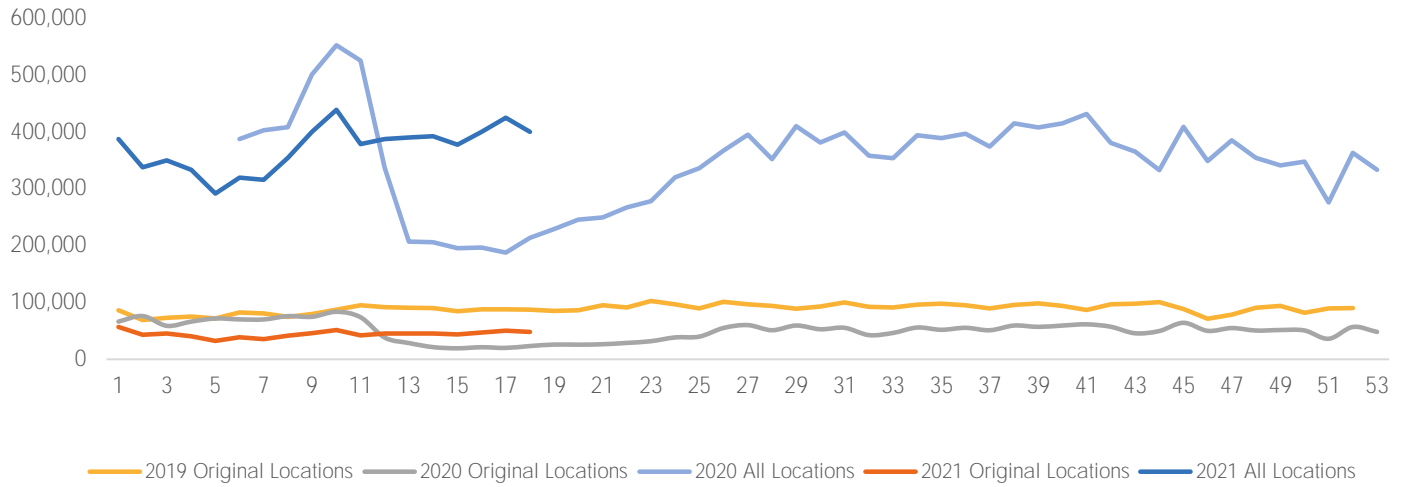

Visitors by Day (Original Locations)

	Monday	Tuesday	Wednesday	Thursday	Friday	Saturday	Sunday	Total
Current Week	7,824	5,549	6,142	8,621	7,948	5,687	6,387	48,158
Previous Week	8,222	5,688	7,783	6,982	7,699	6,440	7,373	50,187
2020	5,151	5,024	2,281	5,174	3,087	2,928	2,290	25,935
2019	11,939	11,553	11,246	13,140	13,786	15,642	10,177	87,483
% Change WoW	-4.8%	-2.4%	-17.4%	23.5%	3.2%	-11.7%	-13.4%	-4.0%
% v 2020 Change	51.9%	10.4%	169.3%	66.6%	157.5%	94.2%	178.9%	85.7%
% v 2019 Change	-34.5%	-52.0%	-45.4%	-34.4%	-42.3%	-63.6%	-37.2%	-45.0%

Visitors by Day (All Locations)

% Share of Visitors by Day

Visitors by Day Part - Weekend

Visitors by Day Part - Weekday

Day Parts are calculated using the following time periods:
 Morning 06:00AM - 10:59AM
 Lunch 11:00AM - 1:59PM
 Afternoon 2:00PM - 4:59PM
 Early Evening 5:00PM - 7:59PM
 Evening 8:00PM - 11:59PM

Long Term Trend by Week

Visitors by Hour

	Monday	Tuesday	Wednesday	Thursday	Friday	Saturday	Sunday
6:00	708	756	1,075	804	984	652	815
7:00	1,303	1,277	1,815	2,587	2,336	1,101	1,539
8:00	1,986	2,318	2,747	4,401	3,767	1,620	2,202
9:00	2,385	2,821	2,986	3,745	4,468	2,208	2,546
10:00	2,752	3,237	3,876	3,840	4,874	2,640	3,075
11:00	3,236	3,657	4,030	4,119	4,756	3,282	3,626
12:00	3,793	4,408	4,809	4,127	5,827	3,983	4,169
13:00	4,276	4,575	5,013	4,183	6,134	4,260	4,593
14:00	4,660	4,585	5,249	4,426	5,995	4,447	4,772
15:00	4,585	5,136	4,662	5,149	5,724	4,250	4,921
16:00	4,630	4,855	4,706	5,607	5,852	4,148	4,491
17:00	4,315	4,734	5,162	5,408	5,012	3,635	4,355
18:00	3,214	4,256	4,647	4,636	4,520	3,164	3,460
19:00	2,444	3,375	3,666	3,098	3,759	2,812	2,625
20:00	1,338	1,747	1,948	2,206	1,995	1,720	1,441
21:00	915	978	1,332	1,356	1,524	1,051	956
22:00	497	715	947	874	1,024	772	586
23:00	375	497	682	712	864	673	497