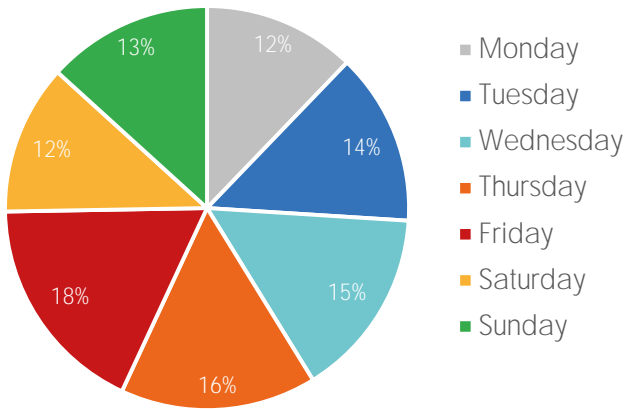

% Share of Visitors by Day