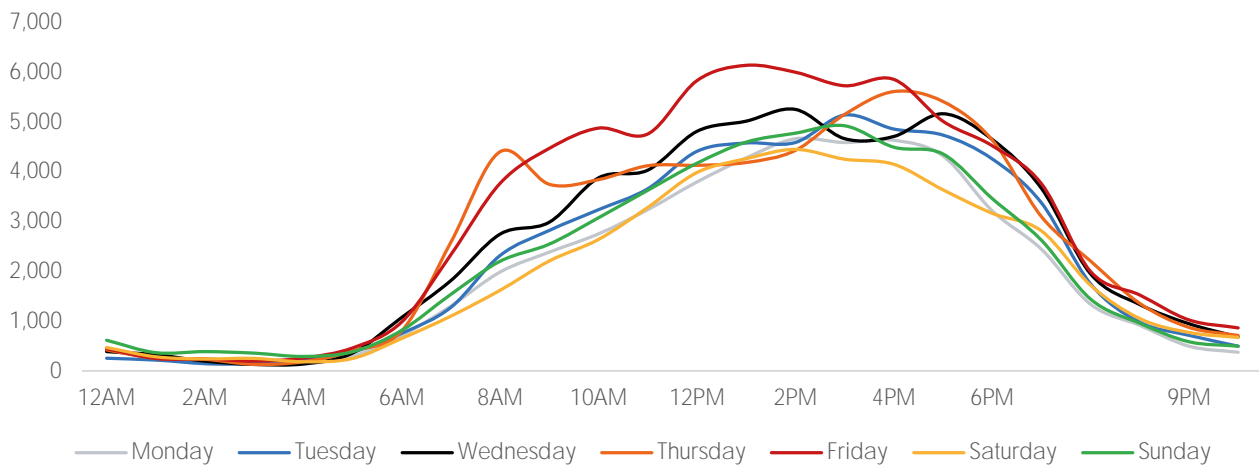

Visitors by Day (All Locations)

% Share of Visitors by Day

Visitors by Day Part - Weekend

Visitors by Day Part - Weekday

Day Parts are calculated using the following time periods:
 Morning 06:00AM - 10:59AM
 Lunch 11:00AM - 1:59PM
 Afternoon 2:00PM - 4:59PM
 Early Evening 5:00PM - 7:59PM
 Evening 8:00PM - 11:59PM

Long Term Trend by Week

Visitors by Hour

	Monday	Tuesday	Wednesday	Thursday	Friday	Saturday	Sunday
6:00	708	756	1,075	804	984	652	815
7:00	1,303	1,277	1,815	2,587	2,336	1,101	1,539
8:00	1,986	2,318	2,747	4,401	3,767	1,620	2,202
9:00	2,385	2,821	2,986	3,745	4,468	2,208	2,546
10:00	2,752	3,237	3,876	3,840	4,874	2,640	3,075
11:00	3,236	3,657	4,030	4,119	4,756	3,282	3,626
12:00	3,793	4,408	4,809	4,127	5,827	3,983	4,169
13:00	4,276	4,575	5,013	4,183	6,134	4,260	4,593
14:00	4,660	4,585	5,249	4,426	5,995	4,447	4,772
15:00	4,585	5,136	4,662	5,149	5,724	4,250	4,921
16:00	4,630	4,855	4,706	5,607	5,852	4,148	4,491
17:00	4,315	4,734	5,162	5,408	5,012	3,635	4,355
18:00	3,214	4,256	4,647	4,636	4,520	3,164	3,460
19:00	2,444	3,375	3,666	3,098	3,759	2,812	2,625
20:00	1,338	1,747	1,948	2,206	1,995	1,720	1,441
21:00	915	978	1,332	1,356	1,524	1,051	956
22:00	497	715	947	874	1,024	772	586
23:00	375	497	682	712	864	673	497