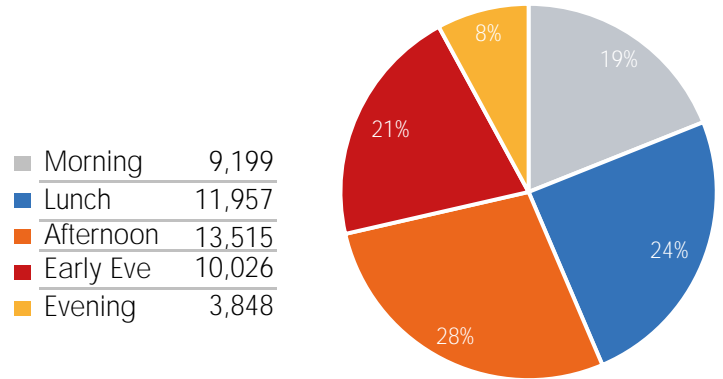

Key Stats

Friday was the busiest day this week with a total of 71,269 visits. The busiest hour was at 12:00 PM on Friday with 6,134 visits.
The busiest location was SW Cor. Of Malcolm X & 125th with a total of 73,683 visits.

Visitors by Day (Original Locations)

	Monday	Tuesday	Wednesday	Thursday	Friday	Saturday	Sunday	Total
Current Week	7,824	5,549	6,142	8,621	7,948	5,687	6,387	48,158
Previous Week	8,222	5,688	7,783	6,982	7,699	6,440	7,373	50,187
2020	5,151	5,024	2,281	5,174	3,087	2,928	2,290	25,935
2019	11,939	11,553	11,246	13,140	13,786	15,642	10,177	87,483
% Change WoW	-4.8%	-2.4%	-17.4%	23.5%	3.2%	-11.7%	-13.4%	-4.0%
% v 2020 Change	51.9%	10.4%	169.3%	66.6%	157.5%	94.2%	178.9%	85.7%
% v 2019 Change	-34.5%	-52.0%	-45.4%	-34.4%	-42.3%	-63.6%	-37.2%	-45.0%

Weather (High/Low F)

	Monday	Tuesday	Wednesday	Thursday	Friday	Saturday	Sunday
This Week	72 / 54	68 / 48	61 / 50	61 / 50	66 / 50	72 / 52	68 / 50
Last Week	55 / 46	63 / 46	68 / 48	63 / 50	63 / 52	61 / 50	66 / 50

Visitors by Day (All Locations)

% Share of Visitors by Day

Visitors by Day Part - Weekend

Visitors by Day Part - Weekday

Day Parts are calculated using the following time periods:
 Morning 06:00AM - 10:59AM
 Lunch 11:00AM - 1:59PM
 Afternoon 2:00PM - 4:59PM
 Early Evening 5:00PM - 7:59PM
 Evening 8:00PM - 11:59PM