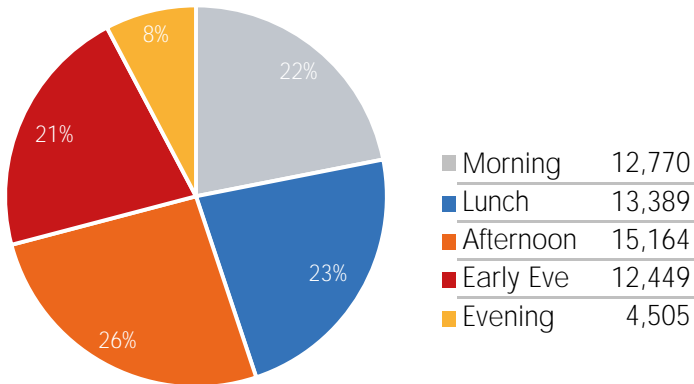

Visitors by Day (Original Locations)

	Monday	Tuesday	Wednesday	Thursday	Friday	Saturday	Sunday	Total
Current Week	7,824	5,549	6,142	8,621	7,948	5,687	6,387	48,158
Previous Week	8,222	5,688	7,783	6,982	7,699	6,440	7,373	50,187
2020	5,151	5,024	2,281	5,174	3,087	2,928	2,290	25,935
2019	11,939	11,553	11,246	13,140	13,786	15,642	10,177	87,483
% Change WoW	-4.8%	-2.4%	-17.4%	23.5%	3.2%	-11.7%	-13.4%	-4.0%
% v 2020 Change	51.9%	10.4%	169.3%	66.6%	157.5%	94.2%	178.9%	85.7%
% v 2019 Change	-34.5%	-52.0%	-45.4%	-34.4%	-42.3%	-63.6%	-37.2%	-45.0%

Visitors by Day (All Locations)

% Share of Visitors by Day

Visitors by Day Part - Weekend

Visitors by Day Part - Weekday

Day Parts are calculated using the following time periods:
 Morning 06:00AM - 10:59AM
 Lunch 11:00AM - 1:59PM
 Afternoon 2:00PM - 4:59PM
 Early Evening 5:00PM - 7:59PM
 Evening 8:00PM - 11:59PM

Long Term Trend by Week

Visitors by Hour

	Monday	Tuesday	Wednesday	Thursday	Friday	Saturday	Sunday
6:00	708	756	1,075	804	984	652	815
7:00	1,303	1,277	1,815	2,587	2,336	1,101	1,539
8:00	1,986	2,318	2,747	4,401	3,767	1,620	2,202
9:00	2,385	2,821	2,986	3,745	4,468	2,208	2,546
10:00	2,752	3,237	3,876	3,840	4,874	2,640	3,075
11:00	3,236	3,657	4,030	4,119	4,756	3,282	3,626
12:00	3,793	4,408	4,809	4,127	5,827	3,983	4,169
13:00	4,276	4,575	5,013	4,183	6,134	4,260	4,593
14:00	4,660	4,585	5,249	4,426	5,995	4,447	4,772
15:00	4,585	5,136	4,662	5,149	5,724	4,250	4,921
16:00	4,630	4,855	4,706	5,607	5,852	4,148	4,491
17:00	4,315	4,734	5,162	5,408	5,012	3,635	4,355
18:00	3,214	4,256	4,647	4,636	4,520	3,164	3,460
19:00	2,444	3,375	3,666	3,098	3,759	2,812	2,625
20:00	1,338	1,747	1,948	2,206	1,995	1,720	1,441
21:00	915	978	1,332	1,356	1,524	1,051	956
22:00	497	715	947	874	1,024	772	586
23:00	375	497	682	712	864	673	497