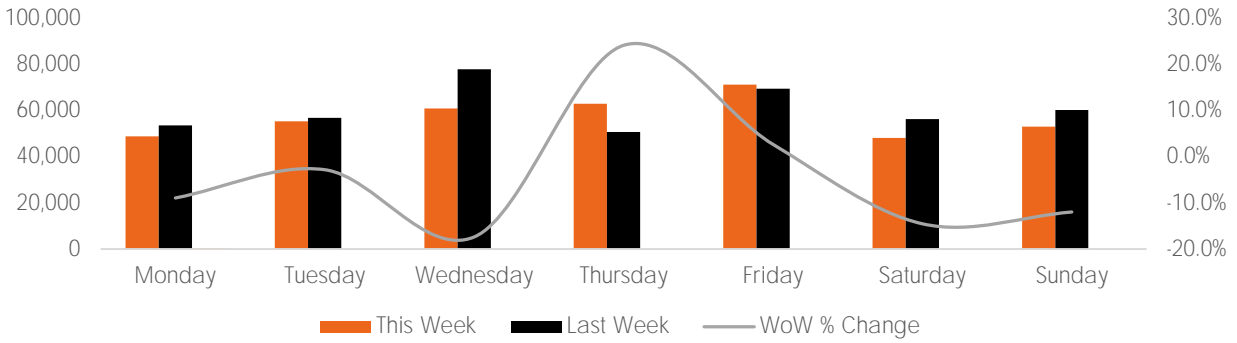

Visitors by Day (All Locations)