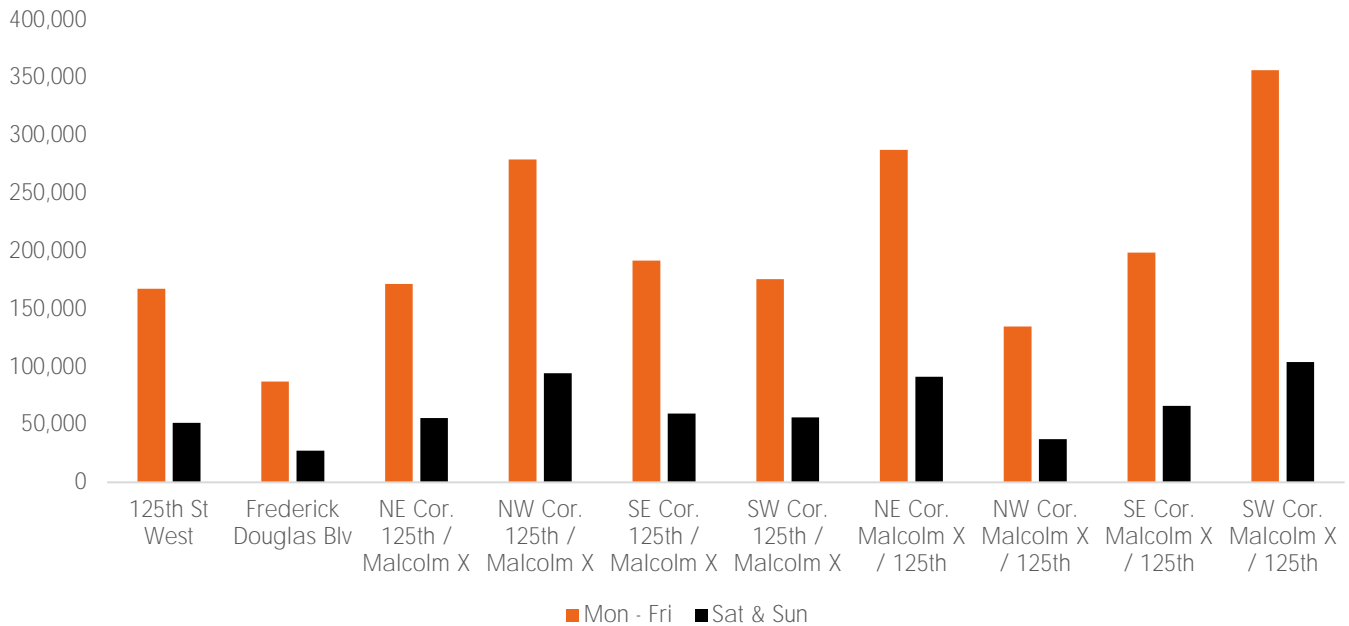

Pedestrian Counts 7am - 7pm

	Mon - Fri	Sat & Sun
125th St West	167,524	51,405
Frederick Douglas Blv	87,212	27,318
NE Cor. 125th / Malcolm X	171,566	55,586
NW Cor. 125th / Malcolm X	279,283	94,230
SE Cor. 125th / Malcolm X	191,886	59,549
SW Cor. 125th / Malcolm X	175,856	56,202
NE Cor. Malcolm X / 125th	287,647	91,361
NW Cor. Malcolm X / 125th	134,814	37,319
SE Cor. Malcolm X / 125th	198,608	66,006
SW Cor. Malcolm X / 125th	356,388	103,981

Pedestrian Counts by Day Part

	7am-11am	11am-2pm	2pm-6pm	6pm-12am
125th St West	47,153	67,163	91,174	35,352
Frederick Douglas Blv	28,136	39,755	41,029	14,080
NE Cor. 125th / Malcolm X	50,575	67,028	89,335	38,313
NW Cor. 125th / Malcolm X	69,049	111,894	162,246	76,989
SE Cor. 125th / Malcolm X	60,950	44,961	121,672	69,631
SW Cor. 125th / Malcolm X	40,986	64,388	102,954	65,926
NE Cor. Malcolm X / 125th	89,069	96,813	153,161	124,943
NW Cor. Malcolm X / 125th	42,073	42,880	71,785	44,568
SE Cor. Malcolm X / 125th	53,303	69,607	115,034	96,001
SW Cor. Malcolm X / 125th	158,086	112,728	155,935	109,766