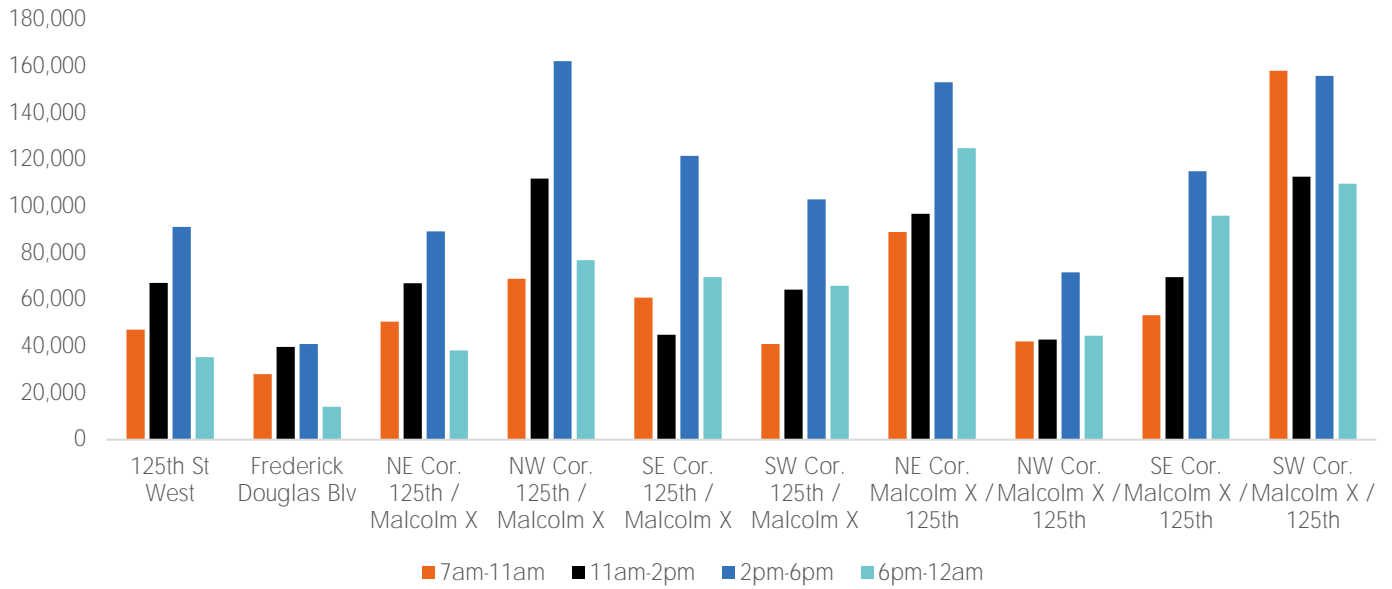

Pedestrian Counts 7am - 7pm

	Mon - Fri	Sat & Sun
125th St West	167,524	51,405
Frederick Douglas Blv	87,212	27,318
NE Cor. 125th / Malcolm X	171,566	55,586
NW Cor. 125th / Malcolm X	279,283	94,230
SE Cor. 125th / Malcolm X	191,886	59,549
SW Cor. 125th / Malcolm X	175,856	56,202
NE Cor. Malcolm X / 125th	287,647	91,361
NW Cor. Malcolm X / 125th	134,814	37,319
SE Cor. Malcolm X / 125th	198,608	66,006
SW Cor. Malcolm X / 125th	356,388	103,981

Pedestrian Counts by Day Part

	7am-11am	11am-2pm	2pm-6pm	6pm-12am
125th St West	47,153	67,163	91,174	35,352
Frederick Douglas Blv	28,136	39,755	41,029	14,080
NE Cor. 125th / Malcolm X	50,575	67,028	89,335	38,313
NW Cor. 125th / Malcolm X	69,049	111,894	162,246	76,989
SE Cor. 125th / Malcolm X	60,950	44,961	121,672	69,631
SW Cor. 125th / Malcolm X	40,986	64,388	102,954	65,926
NE Cor. Malcolm X / 125th	89,069	96,813	153,161	124,943
NW Cor. Malcolm X / 125th	42,073	42,880	71,785	44,568
SE Cor. Malcolm X / 125th	53,303	69,607	115,034	96,001
SW Cor. Malcolm X / 125th	158,086	112,728	155,935	109,766