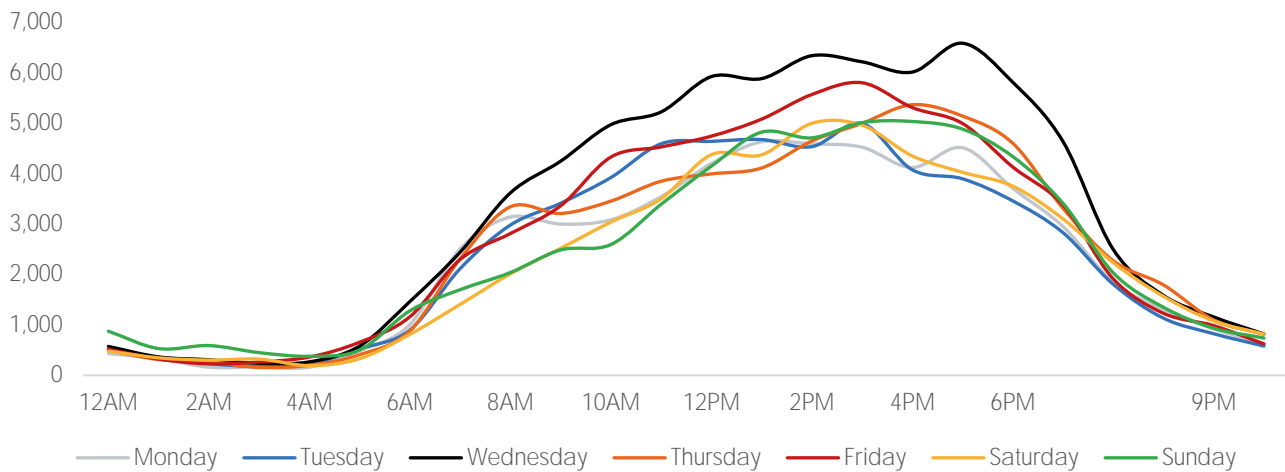

## Visitors by Day Part - Weekend

Morning	9,940
Lunch	12,302
Afternoon	14,529
Early Eve	11,755
Evening	5,375

## Visitors by Day Part - Weekday

Morning	13,989
Lunch	13,921
Afternoon	15,418
Early Eve	12,789
Evening	5,166

Day Parts are calculated using the following time periods:  
 Morning 06:00AM - 10:59AM  
 Lunch 11:00AM - 1:59PM  
 Afternoon 2:00PM - 4:59PM  
 Early Evening 5:00PM - 7:59PM  
 Evening 8:00PM - 11:59PM

## Visitors by Hour

	Monday	Tuesday	Wednesday	Thursday	Friday	Saturday	Sunday
6:00	1,007	898	1,463	880	1,161	812	1,279
7:00	2,506	2,115	2,440	2,310	2,297	1,406	1,698
8:00	3,139	2,979	3,617	3,341	2,811	2,012	2,038
9:00	3,000	3,412	4,245	3,209	3,361	2,518	2,486
10:00	3,083	3,921	4,969	3,454	4,327	3,038	2,593
11:00	3,542	4,591	5,222	3,848	4,528	3,499	3,390
12:00	4,199	4,639	5,923	3,993	4,742	4,375	4,147
13:00	4,631	4,675	5,883	4,111	5,079	4,371	4,822
14:00	4,590	4,534	6,338	4,646	5,568	4,997	4,709
15:00	4,524	4,993	6,216	4,996	5,801	4,959	5,009
16:00	4,120	4,075	6,013	5,365	5,309	4,350	5,033
17:00	4,513	3,897	6,585	5,141	4,994	4,026	4,882
18:00	3,708	3,459	5,811	4,602	4,131	3,751	4,338
19:00	2,950	2,829	4,636	3,311	3,378	3,102	3,410
20:00	1,847	1,805	2,496	2,272	1,914	2,233	2,033
21:00	1,306	1,133	1,585	1,792	1,230	1,566	1,349
22:00	919	825	1,157	1,098	986	1,076	935
23:00	626	580	820	814	623	817	740