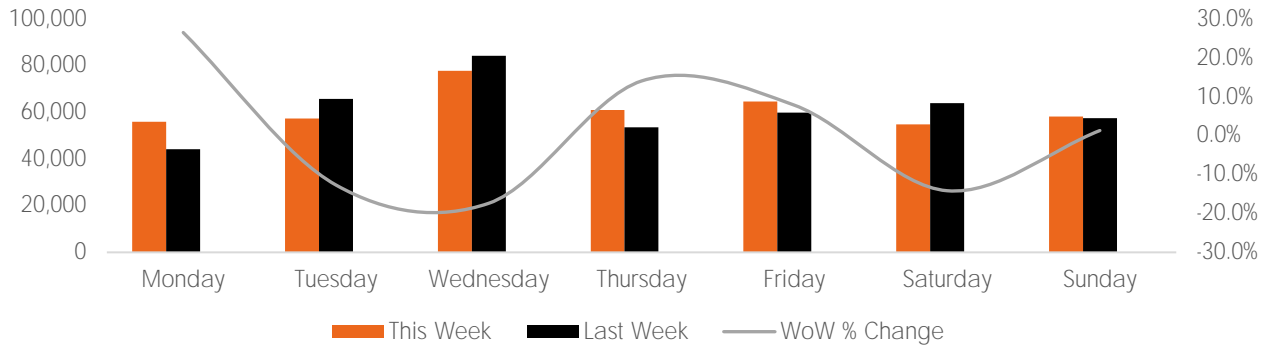

Visitor Totals

	Current Week	Previous Week	WoW % Change	2020	% v 2020 Change	2019	% v 2019 Change
Total Visitors	429,798	428,920	0.2%	319,981	34.3%	102,660	318.7%

Key Stats

Wednesday was the busiest day this week with a total of 77,753 visits. The busiest hour was at 4:00 PM on Wednesday with 6,585 visits.  
The busiest location was SW Cor. Of Malcolm X & 125th with a total of 73,998 visits.

Note: Original Locations include 125th St and Frederick Douglas Blvd; NE.

Visitors by Day (All Locations)

	Monday	Tuesday	Wednesday	Thursday	Friday	Saturday	Sunday	Total
Current Week	55,953	57,382	77,753	61,020	64,590	54,884	58,216	429,798
Previous Week	44,228	65,726	84,172	53,501	59,896	63,939	57,458	428,920
Change WoW	11,725	-8,344	-6,419	7,519	4,694	-9,055	758	878
% Change WoW	26.5%	-12.7%	-17.4%	14.1%	7.8%	-14.2%	1.3%	0.2%
2020	47,608	47,268	45,930	37,488	51,986	49,087	40,614	319,981
% v 2020 Change	17.5%	21.4%	69.3%	62.8%	24.2%	11.8%	43.3%	34.3%
2019	14,482	16,046	13,071	13,208	15,457	17,052	13,344	102,660
% v 2019 Change	286.4%	257.6%	494.9%	362.0%	317.9%	221.9%	336.3%	318.7%

Visitors by Day (Original Locations)

	Monday	Tuesday	Wednesday	Thursday	Friday	Saturday	Sunday	Total
Current Week	8,013	6,919	7,244	5,991	6,936	7,017	4,769	46,889
Previous Week	4,174	7,927	8,393	7,254	6,404	9,813	4,529	48,494
2020	5,781	5,802	5,551	3,749	7,382	5,805	4,456	38,526
2019	14,482	16,046	13,071	13,208	15,457	17,052	13,344	102,660
% Change WoW	92.0%	-12.7%	-17.4%	-17.4%	8.3%	-28.5%	5.3%	-3.3%
% v 2020 Change	38.6%	19.3%	30.5%	59.8%	-6.0%	20.9%	7.0%	21.7%
% v 2019 Change	-44.7%	-56.9%	-44.6%	-54.6%	-55.1%	-58.8%	-64.3%	-54.3%

## Visitors by Day (All Locations)