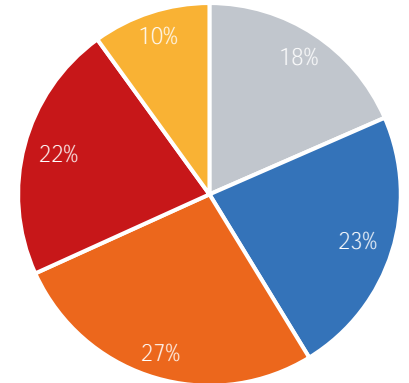

Visitors by Day Part - Weekend

Morning	9,940
Lunch	12,302
Afternoon	14,529
Early Eve	11,755
Evening	5,375