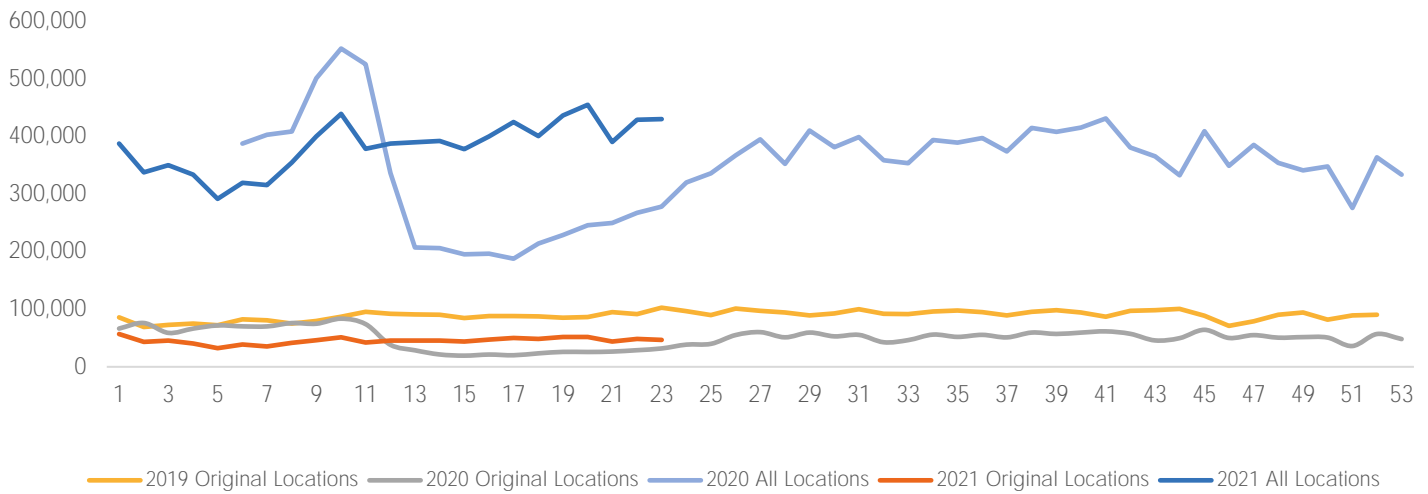

Long Term Trend by Week