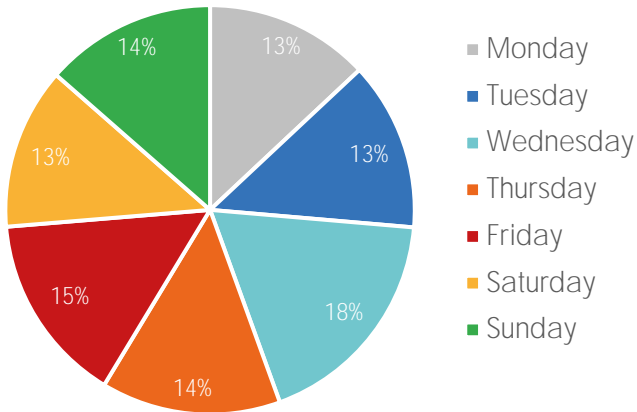

% Share of Visitors by Day