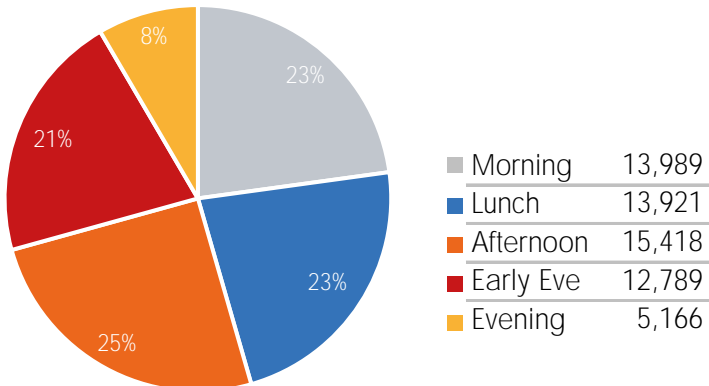

Visitors by Day Part - Weekday

Morning	13,989
Lunch	13,921
Afternoon	15,418
Early Eve	12,789
Evening	5,166

Day Parts are calculated using the following time periods:
Morning 06:00AM - 10:59AM
Lunch 11:00AM - 1:59PM
Afternoon 2:00PM - 4:59PM
Early Evening 5:00PM - 7:59PM
Evening 8:00PM - 11:59PM