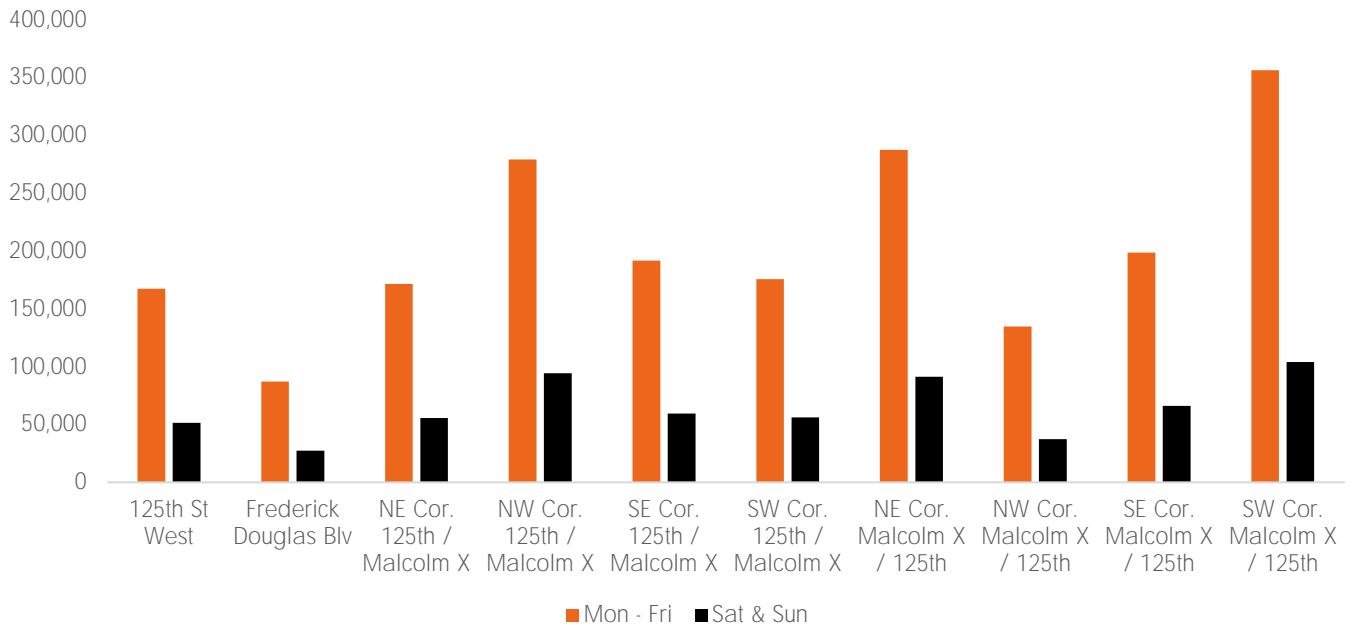

Pedestrian Counts 7am - 7pm

	Mon - Fri	Sat & Sun
125th St West	167,524	51,405
Frederick Douglas Blv	87,212	27,318
NE Cor. 125th / Malcolm X	171,566	55,586
NW Cor. 125th / Malcolm X	279,283	94,230
SE Cor. 125th / Malcolm X	191,886	59,549
SW Cor. 125th / Malcolm X	175,856	56,202
NE Cor. Malcolm X / 125th	287,647	91,361
NW Cor. Malcolm X / 125th	134,814	37,319
SE Cor. Malcolm X / 125th	198,608	66,006
SW Cor. Malcolm X / 125th	356,388	103,981