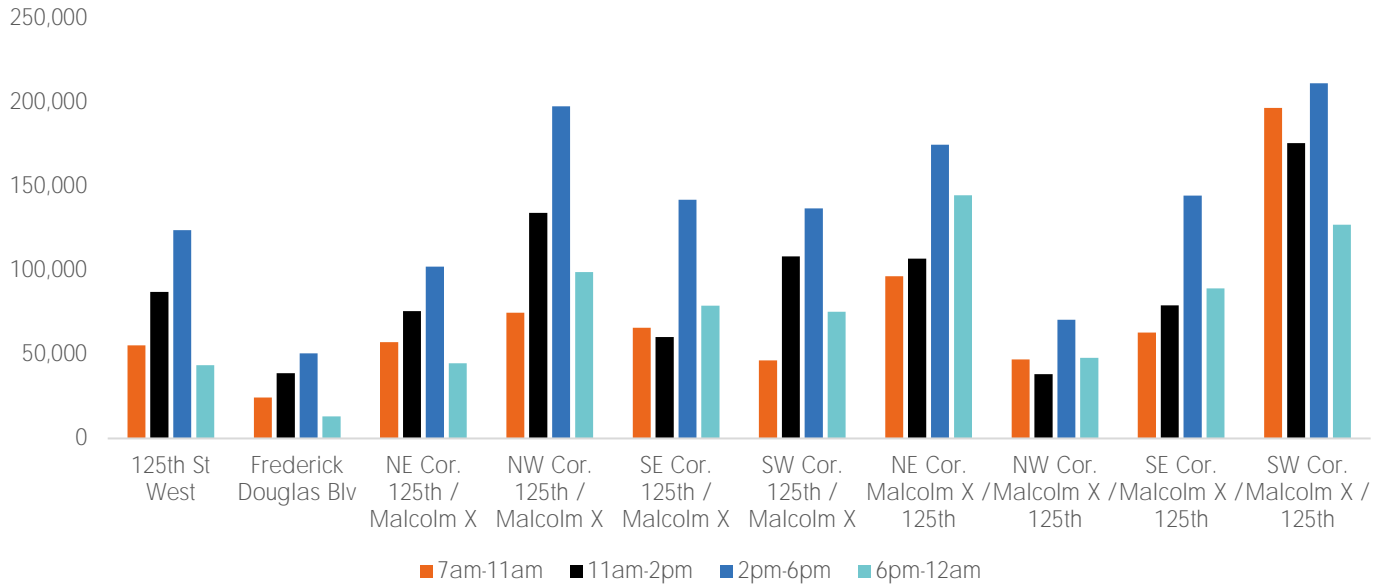

Pedestrian Counts by Day Part

	7am-11am	11am-2pm	2pm-6pm	6pm-12am
125th St West	55,336	87,294	124,085	43,583
Frederick Douglas Blv	24,413	38,836	50,577	13,059
NE Cor. 125th / Malcolm X	57,396	75,906	102,368	44,773
NW Cor. 125th / Malcolm X	74,876	134,215	197,739	98,970
SE Cor. 125th / Malcolm X	65,957	60,426	142,093	79,023
SW Cor. 125th / Malcolm X	46,450	108,411	137,008	75,370
NE Cor. Malcolm X / 125th	96,529	107,067	174,784	144,741
NW Cor. Malcolm X / 125th	46,995	38,239	70,639	48,041
SE Cor. Malcolm X / 125th	63,000	79,239	144,591	89,244
SW Cor. Malcolm X / 125th	196,782	175,873	211,408	127,160