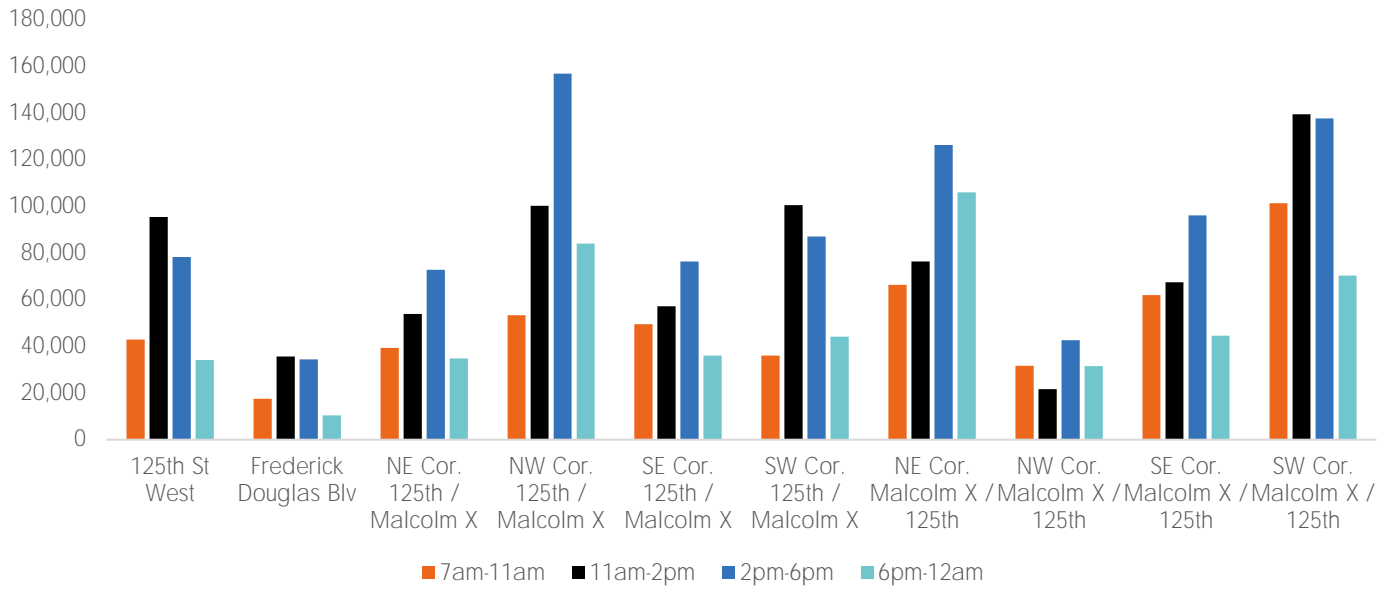

## Map of Locations

(1) 125th St West      (2) Frederick Blv

\*All values shown in this report are the total pedestrian counts for the month.

Pedestrian Counts 7am - 7pm

	Mon - Fri	Sat & Sun
125th St West	165,336	65,212
Frederick Douglas Blv	65,639	26,354
NE Cor. 125th / Malcolm X	133,507	48,678
NW Cor. 125th / Malcolm X	254,925	89,427
SE Cor. 125th / Malcolm X	150,092	44,551
SW Cor. 125th / Malcolm X	176,458	65,905
NE Cor. Malcolm X / 125th	226,984	77,182
NW Cor. Malcolm X / 125th	84,710	22,725
SE Cor. Malcolm X / 125th	180,685	57,468
SW Cor. Malcolm X / 125th	289,640	113,074

# Pedestrian Counts by Day Part

	7am-11am	11am-2pm	2pm-6pm	6pm-12am
125th St West	42,860	95,516	78,324	34,112
Frederick Douglas Blv	17,578	35,618	34,476	10,454
NE Cor. 125th / Malcolm X	39,304	53,856	72,885	34,801
NW Cor. 125th / Malcolm X	53,336	100,230	156,893	84,008
SE Cor. 125th / Malcolm X	49,570	57,215	76,429	36,059
SW Cor. 125th / Malcolm X	36,119	100,488	87,083	44,210
NE Cor. Malcolm X / 125th	66,416	76,439	126,283	106,084
NW Cor. Malcolm X / 125th	31,660	21,720	42,706	31,504
SE Cor. Malcolm X / 125th	61,947	67,453	96,132	44,517
SW Cor. Malcolm X / 125th	101,311	139,450	137,746	70,331