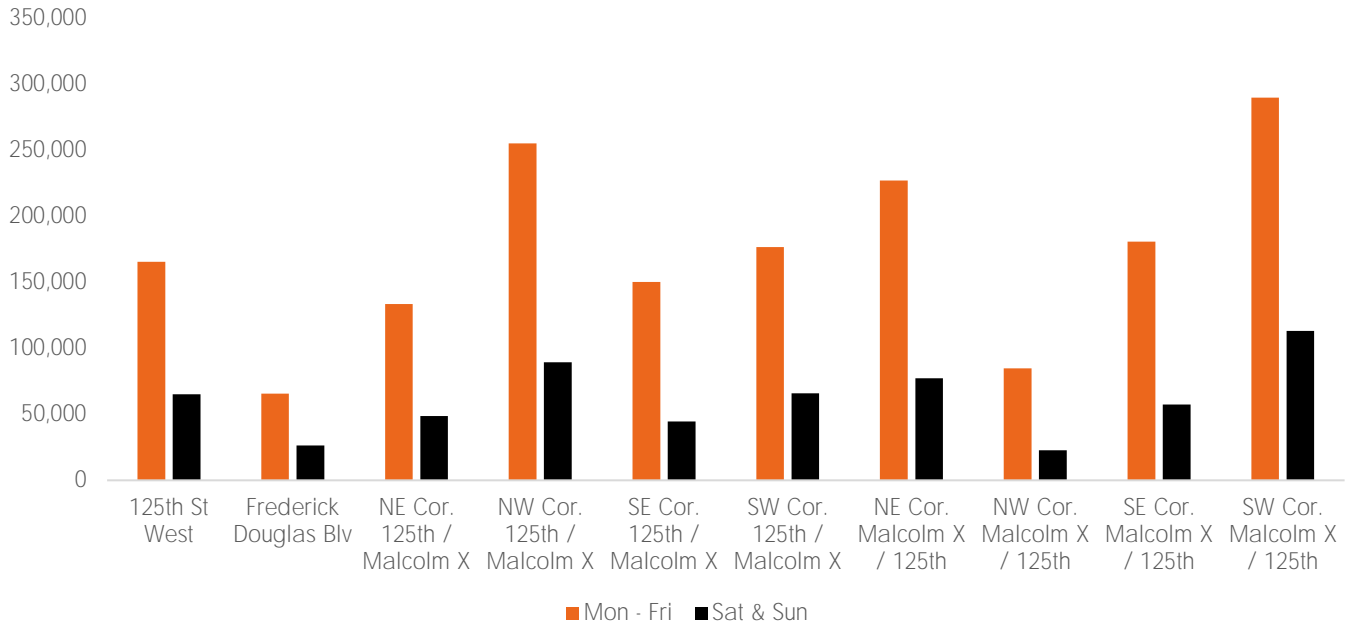

## Map of Locations

(1) 125th St West      (2) Frederick Blv

\*All values shown in this report are the total pedestrian counts for the month.

Pedestrian Counts 7am - 7pm

	Mon - Fri	Sat & Sun
125th St West	165,336	65,212
Frederick Douglas Blv	65,639	26,354
NE Cor. 125th / Malcolm X	133,507	48,678
NW Cor. 125th / Malcolm X	254,925	89,427
SE Cor. 125th / Malcolm X	150,092	44,551
SW Cor. 125th / Malcolm X	176,458	65,905
NE Cor. Malcolm X / 125th	226,984	77,182
NW Cor. Malcolm X / 125th	84,710	22,725
SE Cor. Malcolm X / 125th	180,685	57,468
SW Cor. Malcolm X / 125th	289,640	113,074

# Pedestrian Counts by Day Part

	7am-11am	11am-2pm	2pm-6pm	6pm-12am
125th St West	42,860	95,516	78,324	34,112
Frederick Douglas Blv	17,578	35,618	34,476	10,454
NE Cor. 125th / Malcolm X	39,304	53,856	72,885	34,801
NW Cor. 125th / Malcolm X	53,336	100,230	156,893	84,008
SE Cor. 125th / Malcolm X	49,570	57,215	76,429	36,059
SW Cor. 125th / Malcolm X	36,119	100,488	87,083	44,210
NE Cor. Malcolm X / 125th	66,416	76,439	126,283	106,084
NW Cor. Malcolm X / 125th	31,660	21,720	42,706	31,504
SE Cor. Malcolm X / 125th	61,947	67,453	96,132	44,517
SW Cor. Malcolm X / 125th	101,311	139,450	137,746	70,331