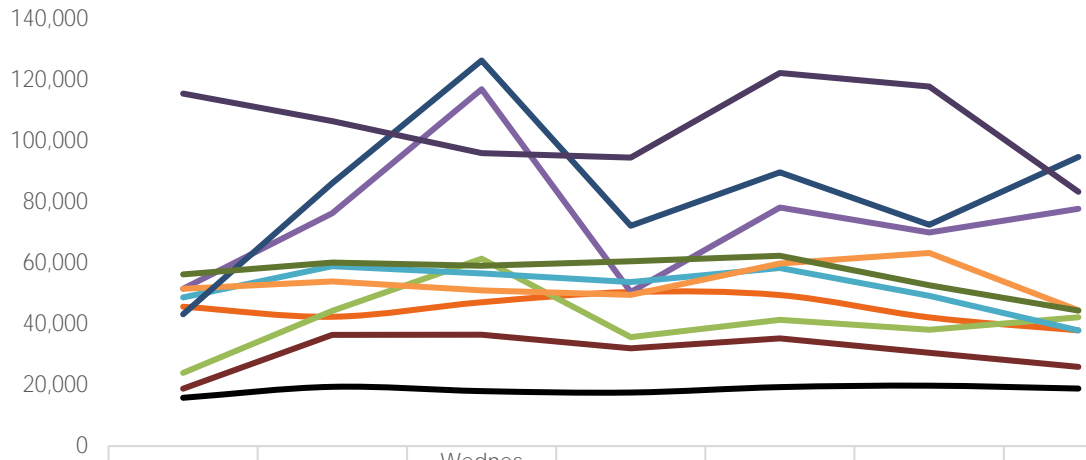

Pedestrian Counts by Weekday

	Monday	Tuesday	Wednesday	Thursday	Friday	Saturday	Sunday
125th St West	45,677	42,387	47,144	50,495	49,487	42,182	37,922
Frederick Douglas Blv	15,827	19,426	18,013	17,549	19,326	19,796	18,853
NE Cor. 125th / Malcolm X	23,992	44,316	61,426	35,685	41,347	38,180	42,249
NW Cor. 125th / Malcolm X	51,543	76,256	116,973	50,525	78,161	69,981	77,790
SE Cor. 125th / Malcolm X	48,755	58,957	56,641	53,793	58,375	49,262	37,919
SW Cor. 125th / Malcolm X	51,548	53,999	51,045	49,516	59,820	63,304	44,481
NE Cor. Malcolm X / 125th	43,201	86,141	126,392	72,254	89,785	72,537	94,743
NW Cor. Malcolm X / 125th	18,823	36,484	36,504	32,023	35,322	30,555	25,913
SE Cor. Malcolm X / 125th	56,276	60,132	59,079	60,570	62,379	52,704	44,414
SW Cor. Malcolm X / 125th	115,492	106,504	95,986	94,528	122,297	117,870	83,353