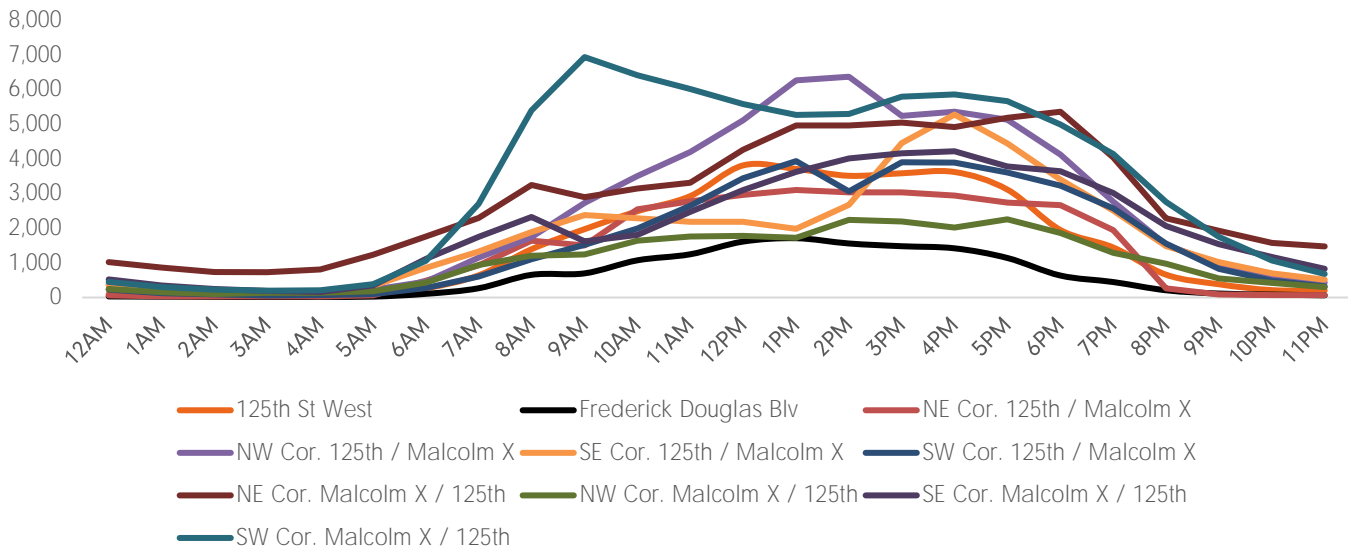

Average Pedestrian Counts by Hour

	125th St West	Frederick Douglas Blv	NE Cor. 125th / Malcolm X	NW Cor. 125th / Malcolm X	SE Cor. 125th / Malcolm X	SW Cor. 125th / Malcolm X	NE Cor. Malcolm X / 125th	NW Cor. Malcolm X / 125th	SE Cor. Malcolm X / 125th	SW Cor. Malcolm X / 125th
0:00	100	31	59	377	344	227	1,024	246	524	453
1:00	65	24	35	242	225	128	861	156	344	299
2:00	33	20	31	192	143	90	731	100	244	225
3:00	46	10	30	145	115	59	731	136	189	197
4:00	35	19	30	137	141	70	809	134	161	211
5:00	80	26	64	228	338	95	1,234	181	347	386
6:00	267	107	485	457	860	276	1,758	432	1,118	1,062
7:00	641	268	933	1,151	1,330	610	2,295	937	1,754	2,707
8:00	1,396	655	1,639	1,742	1,888	1,101	3,250	1,207	2,328	5,402
9:00	1,973	697	1,505	2,728	2,383	1,520	2,899	1,245	1,618	6,941
10:00	2,490	1,074	2,543	3,504	2,291	1,991	3,145	1,636	1,803	6,415
11:00	2,928	1,249	2,779	4,204	2,189	2,645	3,315	1,760	2,471	6,021
12:00	3,814	1,615	2,960	5,119	2,183	3,440	4,269	1,775	3,100	5,587
13:00	3,713	1,712	3,104	6,271	1,984	3,938	4,969	1,729	3,629	5,274
14:00	3,515	1,560	3,039	6,375	2,674	3,067	4,972	2,237	4,012	5,303
15:00	3,587	1,481	3,037	5,248	4,461	3,906	5,047	2,191	4,162	5,803
16:00	3,624	1,420	2,939	5,361	5,283	3,896	4,923	2,019	4,222	5,866
17:00	3,114	1,141	2,741	5,135	4,447	3,607	5,189	2,258	3,787	5,667
18:00	1,951	635	2,666	4,123	3,402	3,231	5,363	1,859	3,646	4,999
19:00	1,445	447	1,950	2,768	2,510	2,577	4,042	1,289	3,021	4,141
20:00	658	209	268	1,523	1,488	1,561	2,288	979	2,062	2,757
21:00	382	114	90	957	1,018	826	1,928	552	1,543	1,749
22:00	213	86	73	634	694	484	1,578	417	1,172	1,071
23:00	204	63	68	427	511	319	1,475	305	826	679