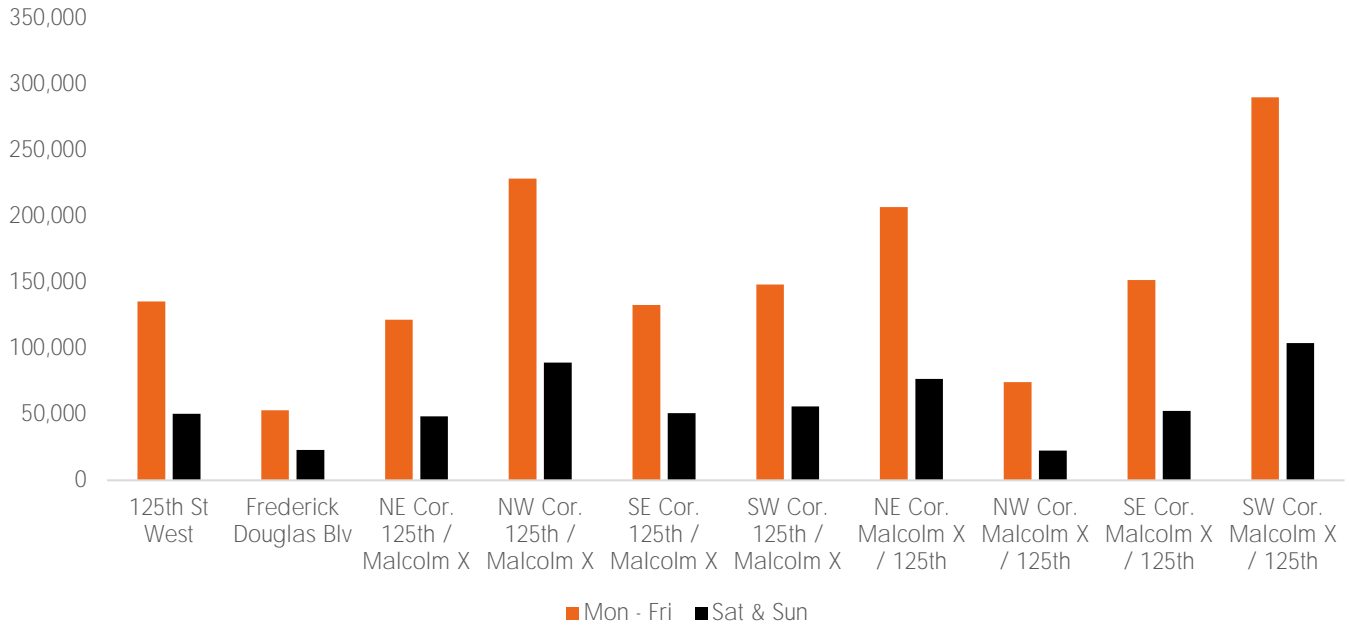

Pedestrian Counts 7am - 7pm

	Mon - Fri	Sat & Sun
125th St West	135,310	50,338
Frederick Douglas Blv	53,108	23,087
NE Cor. 125th / Malcolm X	121,582	48,435
NW Cor. 125th / Malcolm X	228,294	89,004
SE Cor. 125th / Malcolm X	132,612	50,900
SW Cor. 125th / Malcolm X	148,285	55,918
NE Cor. Malcolm X / 125th	206,872	76,683
NW Cor. Malcolm X / 125th	74,285	22,561
SE Cor. Malcolm X / 125th	151,673	52,496
SW Cor. Malcolm X / 125th	289,856	103,762