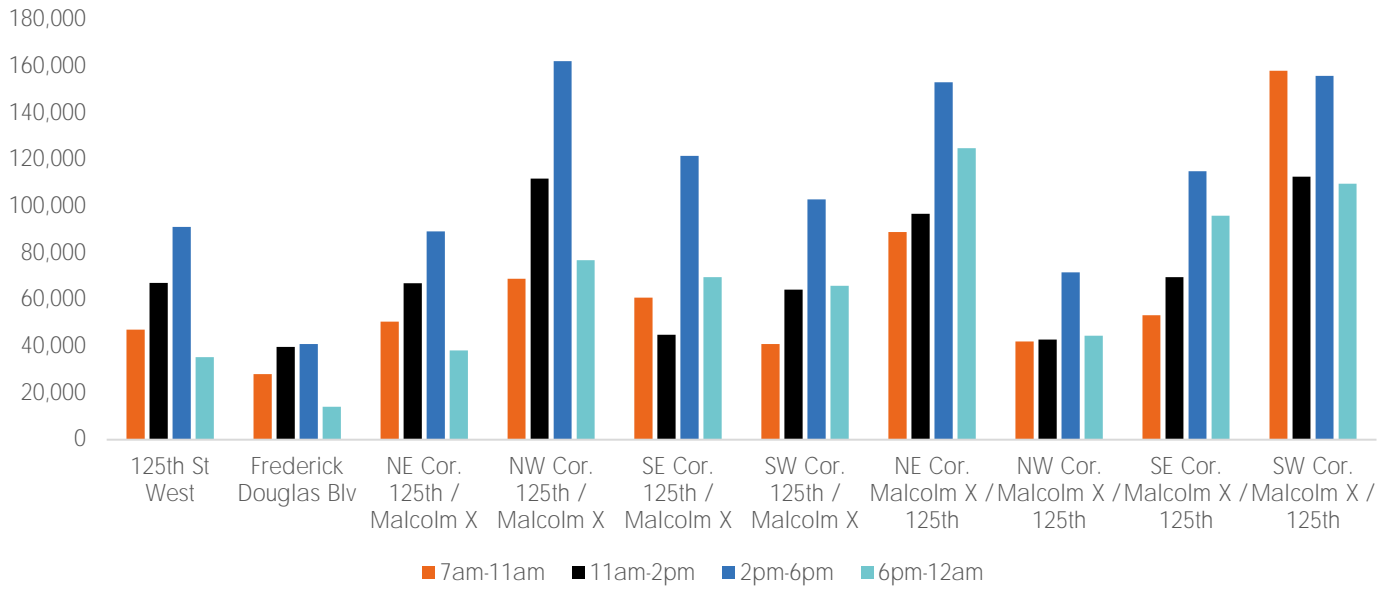

Pedestrian Counts by Day Part

	7am-11am	11am-2pm	2pm-6pm	6pm-12am
125th St West	47,153	67,163	91,174	35,352
Frederick Douglas Blv	28,136	39,755	41,029	14,080
NE Cor. 125th / Malcolm X	50,575	67,028	89,335	38,313
NW Cor. 125th / Malcolm X	69,049	111,894	162,246	76,989
SE Cor. 125th / Malcolm X	60,950	44,961	121,672	69,631
SW Cor. 125th / Malcolm X	40,986	64,388	102,954	65,926
NE Cor. Malcolm X / 125th	89,069	96,813	153,161	124,943
NW Cor. Malcolm X / 125th	42,073	42,880	71,785	44,568
SE Cor. Malcolm X / 125th	53,303	69,607	115,034	96,001
SW Cor. Malcolm X / 125th	158,086	112,728	155,935	109,766