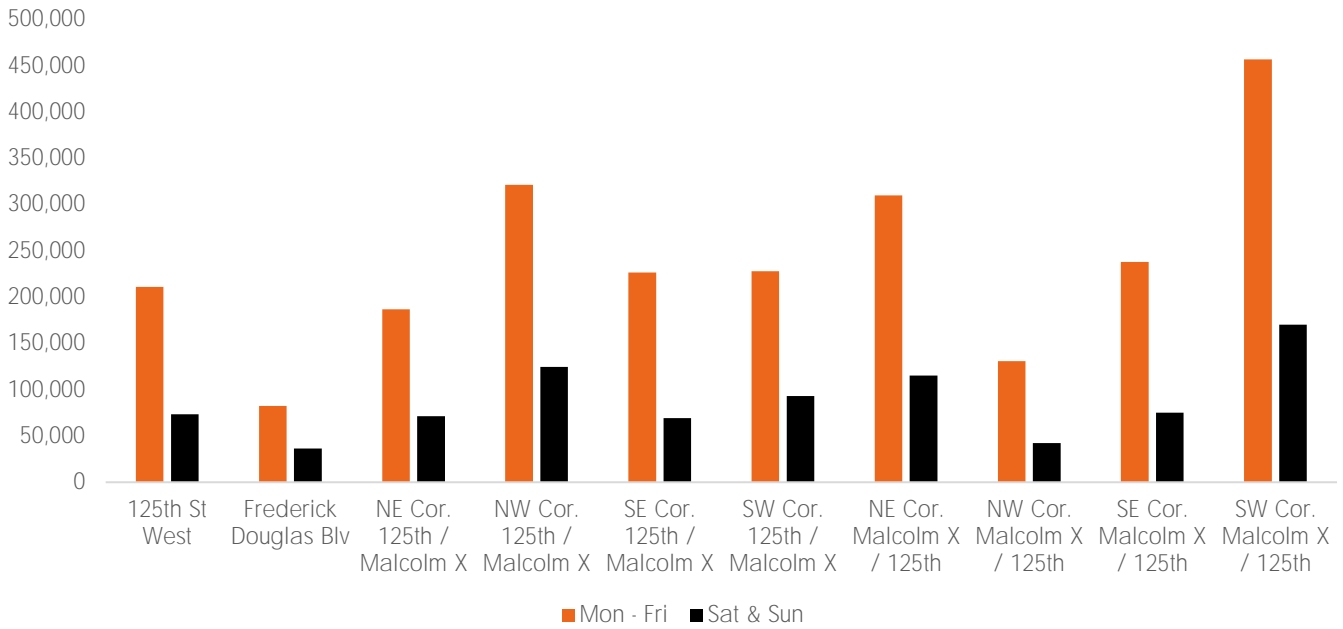

Pedestrian Counts 7am - 7pm

	Mon - Fri	Sat & Sun
125th St West	210,997	73,609
Frederick Douglas Blv	82,517	36,504
NE Cor. 125th / Malcolm X	186,956	71,265
NW Cor. 125th / Malcolm X	321,607	124,747
SE Cor. 125th / Malcolm X	226,804	69,240
SW Cor. 125th / Malcolm X	227,990	93,197
NE Cor. Malcolm X / 125th	309,980	115,388
NW Cor. Malcolm X / 125th	130,716	42,241
SE Cor. Malcolm X / 125th	238,076	75,240
SW Cor. Malcolm X / 125th	457,170	170,415