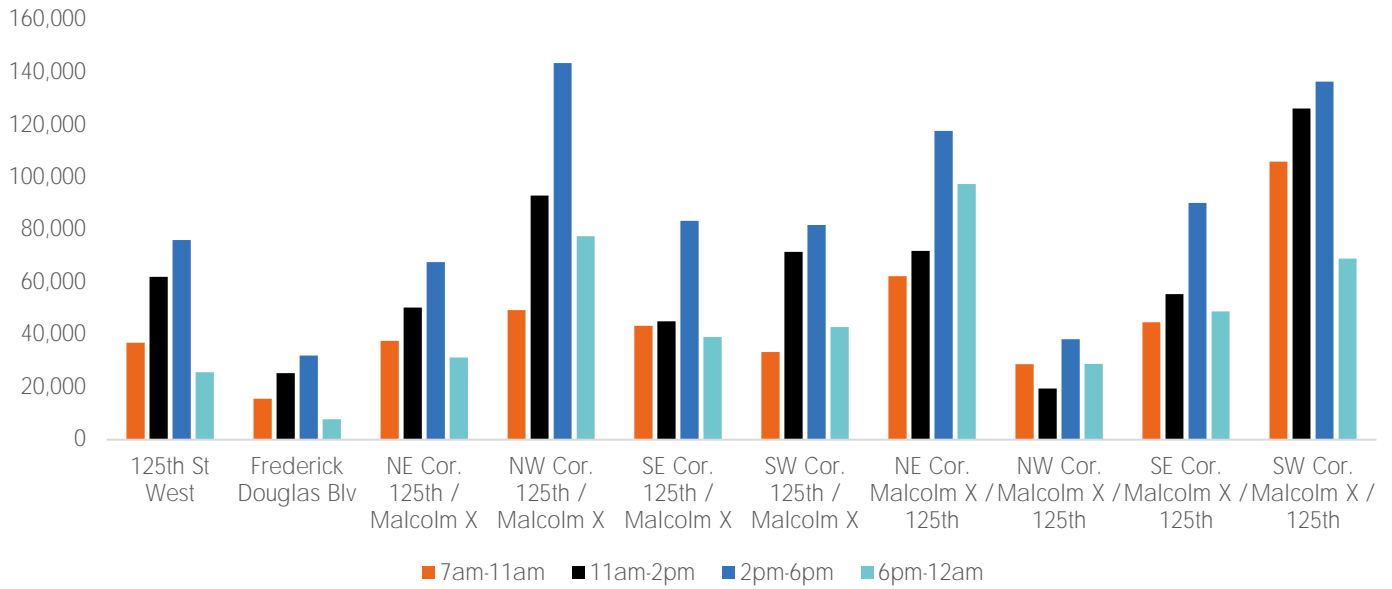

Pedestrian Counts by Day Part

	7am-11am	11am-2pm	2pm-6pm	6pm-12am
125th St West	36,987	62,084	76,063	25,768
Frederick Douglas Blv	15,656	25,409	32,001	7,840
NE Cor. 125th / Malcolm X	37,643	50,381	67,641	31,313
NW Cor. 125th / Malcolm X	49,339	93,083	143,490	77,511
SE Cor. 125th / Malcolm X	43,444	45,130	83,381	39,099
SW Cor. 125th / Malcolm X	33,360	71,567	81,855	42,938
NE Cor. Malcolm X / 125th	62,250	71,877	117,609	97,429
NW Cor. Malcolm X / 125th	28,776	19,463	38,325	28,899
SE Cor. Malcolm X / 125th	44,684	55,429	90,191	48,845
SW Cor. Malcolm X / 125th	105,947	126,194	136,389	68,986