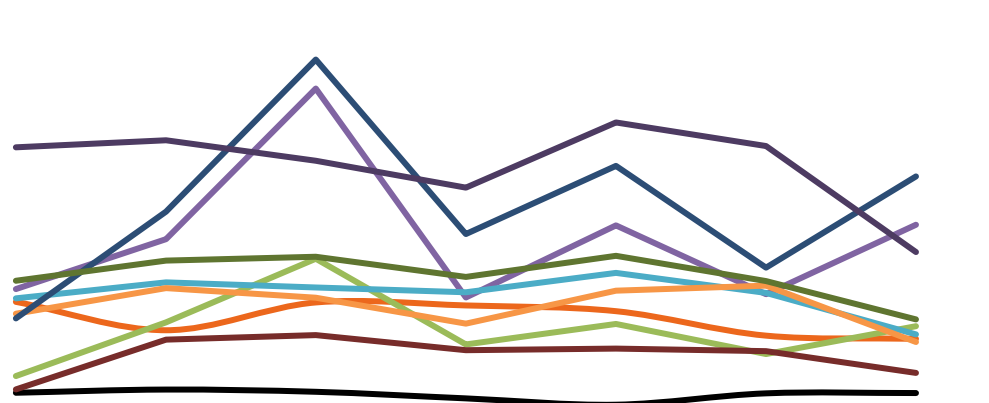

Pedestrian Counts by Weekday

120,000
100,000
80,000
60,000
40,000
20,000
0

	Monday	Tuesday	Wednesday	Thursday	Friday	Saturday	Sunday
125th St West	40,798	32,816	40,636	39,785	38,176	31,296	30,406
Frederick Douglas Blv	15,236	16,135	15,506	13,654	11,876	15,071	15,152
NE Cor. 125th / Malcolm X	19,928	35,071	52,921	28,859	34,590	26,160	33,964
NW Cor. 125th / Malcolm X	44,373	58,467	100,780	42,030	62,272	42,932	62,501
SE Cor. 125th / Malcolm X	41,784	46,256	44,880	43,495	48,941	43,303	31,647
SW Cor. 125th / Malcolm X	37,491	44,698	41,933	34,708	43,968	45,359	29,507
NE Cor. Malcolm X / 125th	36,143	66,176	108,925	59,887	79,043	50,381	76,101
NW Cor. Malcolm X / 125th	16,173	30,213	31,449	27,199	27,693	26,937	20,813
SE Cor. Malcolm X / 125th	46,737	52,396	53,442	47,791	53,738	46,613	35,867
SW Cor. Malcolm X / 125th	84,250	86,221	80,486	72,879	91,235	84,642	54,796