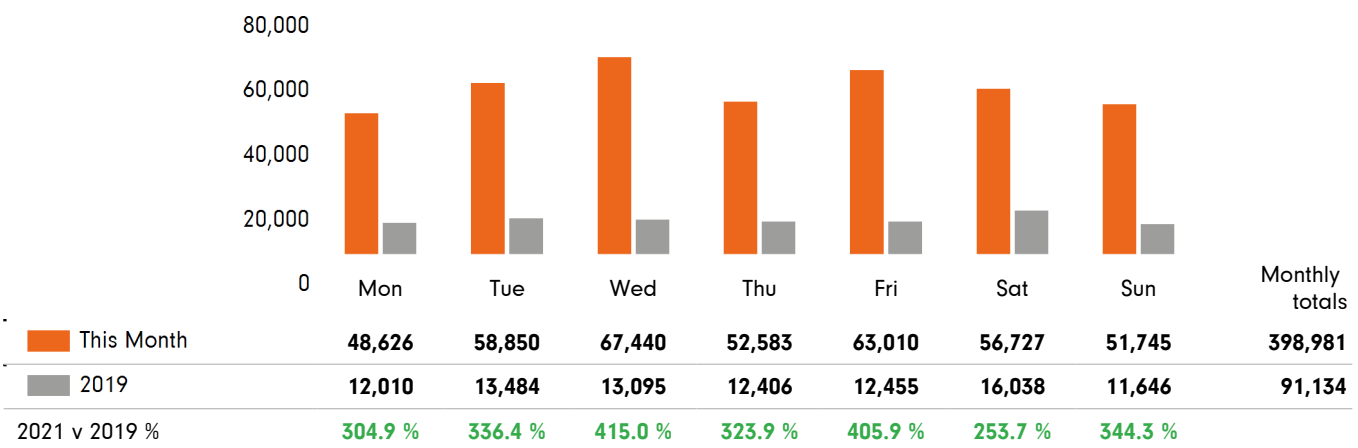

2019 comparison for 125th Street Bid

The impact of Covid-19 on footfall means that subsequent to the anniversary of Lockdown 1 (23rd March 2021), it is important to add a further annual comparison of 2021 versus 2019 in order to provide a comparison to the last normal trading year. This is provided in the section **below** and shows your current performance in 2021 against the similar time period in 2019

Headlines

	Year to date % 2021 Vs 2019	Year on year % 2021 Vs 2019
125th Street Bid	-46.9 %	-49.4 %
USA	-	-

Ped Counts by day

The figures shown below are calculated using weekly averages.