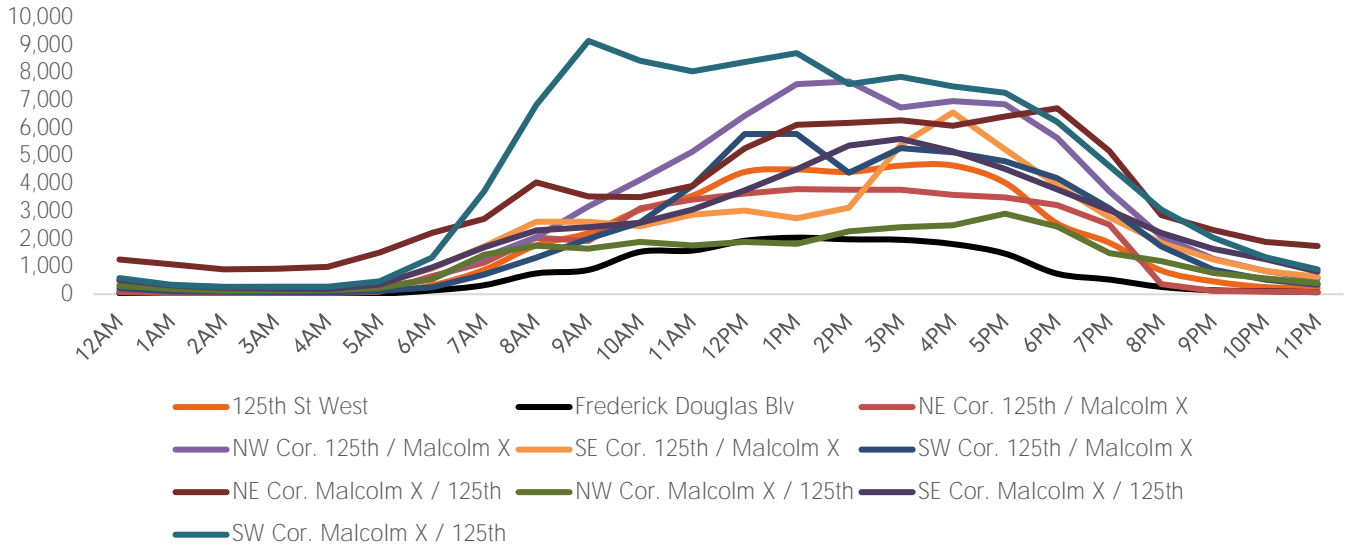

Average Pedestrian Counts by Hour

	125th St West	Frederick Douglas Blv	NE Cor. 125th / Malcolm X	NW Cor. 125th / Malcolm X	SE Cor. 125th / Malcolm X	SW Cor. 125th / Malcolm X	NE Cor. Malcolm X / 125th	NW Cor. Malcolm X / 125th	SE Cor. Malcolm X / 125th	SW Cor. Malcolm X / 125th
0:00	118	38	76	484	356	211	1,258	306	519	579
1:00	76	24	39	320	206	106	1,076	196	315	345
2:00	37	20	33	258	160	83	900	124	236	267
3:00	43	9	34	164	130	75	915	129	202	276
4:00	35	20	38	163	150	68	986	142	188	273
5:00	82	24	87	264	381	128	1,505	225	352	474
6:00	323	138	658	551	931	253	2,208	551	971	1,329
7:00	882	326	1,137	1,337	1,724	713	2,722	1,422	1,694	3,709
8:00	1,764	752	2,041	2,058	2,621	1,321	4,037	1,748	2,310	6,838
9:00	2,211	877	1,920	3,172	2,619	2,005	3,528	1,653	2,417	9,144
10:00	3,048	1,533	3,102	4,130	2,459	2,597	3,503	1,891	2,579	8,421
11:00	3,558	1,577	3,412	5,151	2,868	3,915	3,913	1,762	3,059	8,045
12:00	4,411	1,929	3,637	6,443	3,023	5,785	5,265	1,884	3,745	8,382
13:00	4,501	2,042	3,794	7,579	2,741	5,787	6,118	1,817	4,516	8,698
14:00	4,414	1,983	3,768	7,681	3,122	4,380	6,188	2,274	5,363	7,578
15:00	4,642	1,966	3,771	6,745	5,392	5,271	6,283	2,418	5,608	7,845
16:00	4,646	1,811	3,587	6,969	6,562	5,119	6,077	2,492	5,158	7,504
17:00	4,024	1,466	3,498	6,854	5,223	4,802	6,421	2,908	4,527	7,275
18:00	2,556	742	3,222	5,646	3,938	4,188	6,713	2,441	3,784	6,217
19:00	1,861	530	2,512	3,714	2,773	3,100	5,165	1,481	3,029	4,626
20:00	856	264	365	2,090	1,852	1,726	2,856	1,194	2,218	3,055
21:00	465	144	124	1,280	1,253	888	2,322	775	1,641	2,036
22:00	260	111	97	842	839	526	1,884	575	1,263	1,335
23:00	229	75	76	567	633	339	1,737	397	815	897