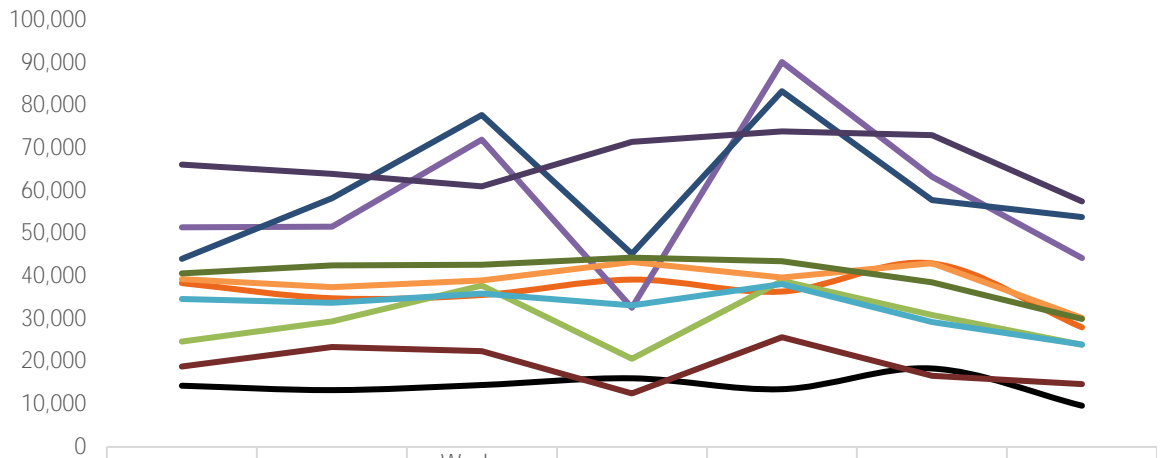

Pedestrian Counts by Weekday

	Monday	Tuesday	Wednesday	Thursday	Friday	Saturday	Sunday
125th St West	38,391	34,842	35,604	39,209	36,413	43,003	28,024
Frederick Douglas Blv	14,346	13,316	14,509	16,086	13,532	18,381	9,660
NE Cor. 125th / Malcolm X	24,663	29,398	37,836	20,658	38,908	30,891	23,977
NW Cor. 125th / Malcolm X	51,447	51,636	72,022	32,612	90,198	63,337	44,253
SE Cor. 125th / Malcolm X	34,649	33,788	35,944	33,148	38,169	29,258	23,994
SW Cor. 125th / Malcolm X	39,332	37,427	39,002	43,339	39,719	43,098	30,228
NE Cor. Malcolm X / 125th	44,076	58,278	77,798	45,213	83,356	57,838	53,844
NW Cor. Malcolm X / 125th	18,850	23,388	22,482	12,541	25,707	16,691	14,754
SE Cor. Malcolm X / 125th	40,692	42,508	42,710	44,356	43,551	38,593	29,991
SW Cor. Malcolm X / 125th	66,189	63,997	61,040	71,512	73,941	73,075	57,534