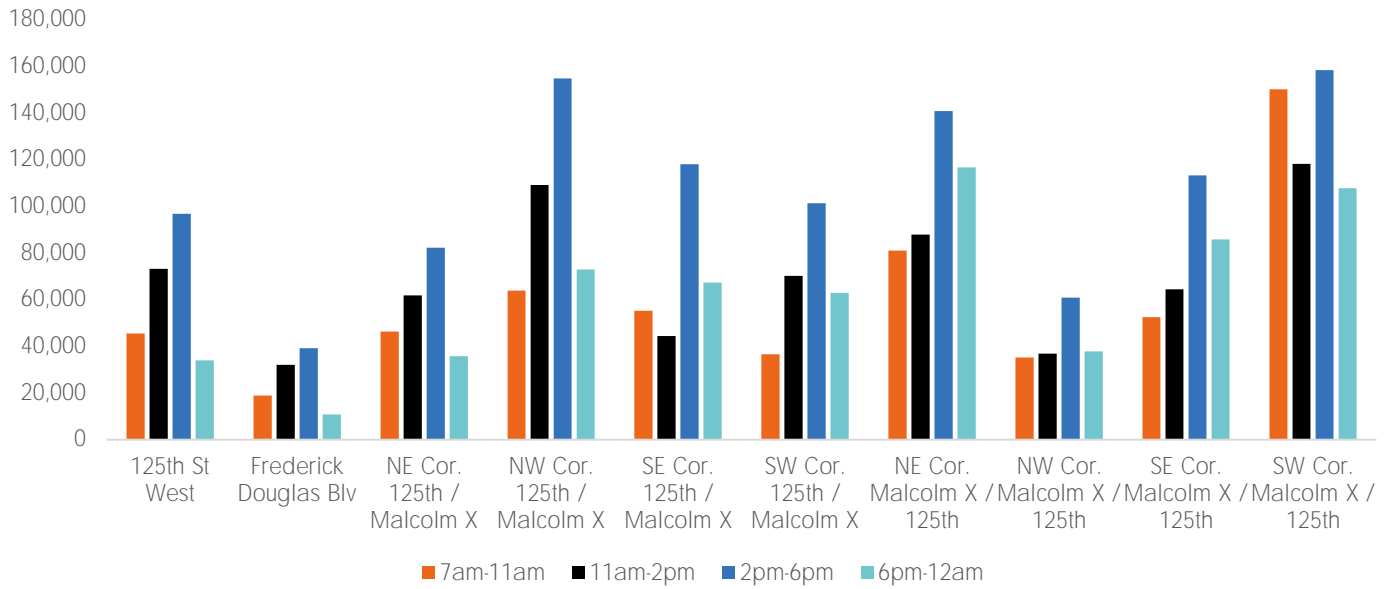

Pedestrian Counts 7am - 7pm

	Mon - Fri	Sat & Sun
125th St West	172,507	56,709
Frederick Douglas Blv	66,132	28,416
NE Cor. 125th / Malcolm X	155,963	53,246
NW Cor. 125th / Malcolm X	266,696	90,047
SE Cor. 125th / Malcolm X	182,649	58,955
SW Cor. 125th / Malcolm X	169,194	61,484
NE Cor. Malcolm X / 125th	260,269	87,175
NW Cor. Malcolm X / 125th	109,593	36,378
SE Cor. Malcolm X / 125th	195,066	60,668
SW Cor. Malcolm X / 125th	347,703	114,196

# Pedestrian Counts by Day Part

	7am-11am	11am-2pm	2pm-6pm	6pm-12am
125th St West	45,498	73,186	96,878	33,974
Frederick Douglas Blv	18,858	32,030	39,216	10,873
NE Cor. 125th / Malcolm X	46,342	61,909	82,295	35,808
NW Cor. 125th / Malcolm X	63,882	109,162	154,837	73,017
SE Cor. 125th / Malcolm X	55,249	44,488	118,052	67,359
SW Cor. 125th / Malcolm X	36,554	70,167	101,343	62,981
NE Cor. Malcolm X / 125th	81,123	87,869	140,908	116,725
NW Cor. Malcolm X / 125th	35,179	36,845	60,937	37,813
SE Cor. Malcolm X / 125th	52,528	64,401	113,281	85,893
SW Cor. Malcolm X / 125th	150,258	118,172	158,474	107,773