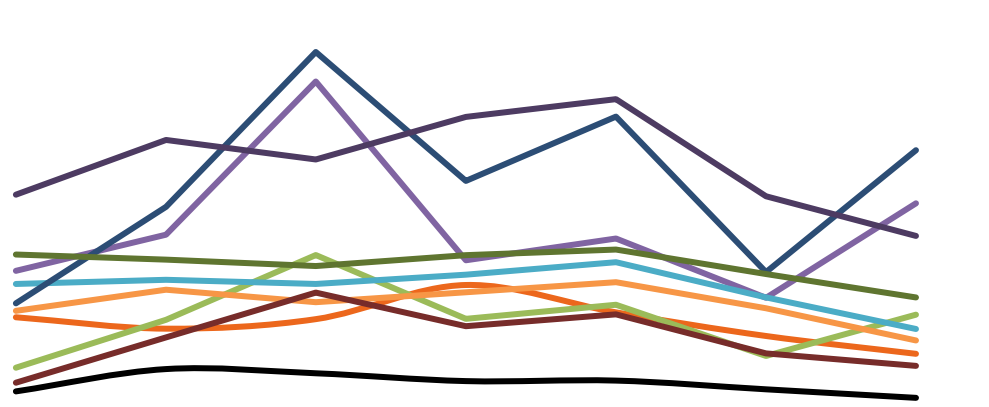

Pedestrian Counts by Weekday

120,000
100,000
80,000
60,000
40,000
20,000
0

	Monday	Tuesday	Wednesday	Thursday	Friday	Saturday	Sunday
125th St West	36,467	33,257	35,937	45,537	37,843	31,197	26,182
Frederick Douglas Blv	15,616	21,892	20,713	18,514	18,656	16,205	13,802
NE Cor. 125th / Malcolm X	22,274	35,791	53,961	36,013	39,944	25,542	37,195
NW Cor. 125th / Malcolm X	49,553	59,683	102,753	52,460	58,603	41,940	68,501
SE Cor. 125th / Malcolm X	45,807	47,029	45,795	48,396	51,946	42,093	33,161
SW Cor. 125th / Malcolm X	38,263	44,221	40,689	43,517	46,327	39,017	29,939
NE Cor. Malcolm X / 125th	40,375	67,547	111,057	74,761	92,849	49,203	83,424
NW Cor. Malcolm X / 125th	18,060	30,836	43,403	33,938	37,250	26,296	22,812
SE Cor. Malcolm X / 125th	54,074	52,660	50,868	53,908	55,502	48,620	42,035
SW Cor. Malcolm X / 125th	70,919	86,332	80,870	92,787	97,791	70,513	59,330