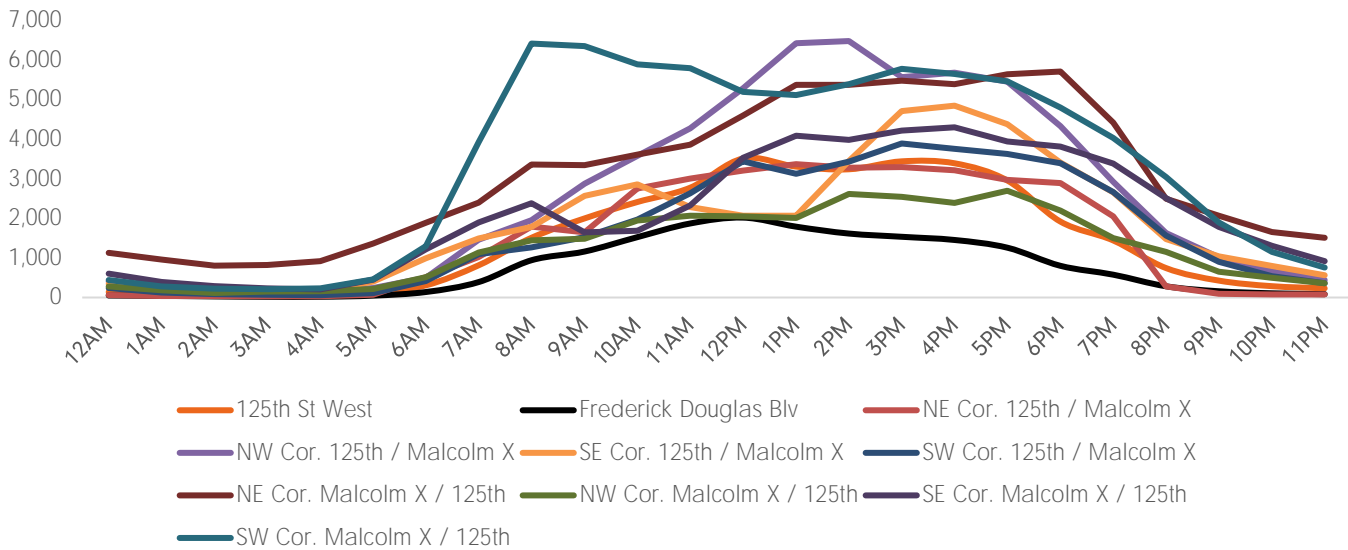

Average Pedestrian Counts by Hour

	125th St West	Frederick Douglas Blv	NE Cor. 125th / Malcolm X	NW Cor. 125th / Malcolm X	SE Cor. 125th / Malcolm X	SW Cor. 125th / Malcolm X	NE Cor. Malcolm X / 125th	NW Cor. Malcolm X / 125th	SE Cor. Malcolm X / 125th	SW Cor. Malcolm X / 125th
0:00	140	51	65	402	348	236	1,127	284	605	438
1:00	89	42	38	259	223	128	961	180	391	282
2:00	49	27	35	208	180	85	804	113	292	225
3:00	47	18	32	150	135	67	825	147	230	211
4:00	45	18	32	141	156	59	922	157	205	229
5:00	119	47	68	243	401	107	1,365	216	446	461
6:00	308	139	512	499	988	420	1,886	516	1,220	1,301
7:00	815	391	1,026	1,457	1,493	1,093	2,401	1,135	1,893	3,926
8:00	1,510	943	1,794	1,951	1,787	1,269	3,363	1,448	2,383	6,416
9:00	1,998	1,161	1,648	2,877	2,570	1,526	3,346	1,484	1,650	6,348
10:00	2,413	1,525	2,758	3,580	2,857	1,968	3,614	1,944	1,689	5,894
11:00	2,775	1,871	3,004	4,273	2,288	2,632	3,860	2,063	2,327	5,797
12:00	3,512	2,018	3,203	5,284	2,065	3,440	4,596	2,053	3,532	5,193
13:00	3,308	1,790	3,368	6,428	2,070	3,127	5,374	2,009	4,084	5,114
14:00	3,240	1,616	3,278	6,479	3,448	3,430	5,377	2,619	3,980	5,386
15:00	3,440	1,534	3,298	5,568	4,706	3,891	5,476	2,546	4,214	5,777
16:00	3,391	1,453	3,212	5,680	4,847	3,756	5,392	2,393	4,300	5,650
17:00	2,954	1,258	2,975	5,451	4,380	3,631	5,636	2,697	3,939	5,463
18:00	1,920	801	2,888	4,332	3,407	3,390	5,709	2,199	3,810	4,803
19:00	1,442	577	2,054	2,924	2,656	2,664	4,422	1,503	3,385	4,029
20:00	743	284	280	1,633	1,480	1,565	2,495	1,156	2,508	3,044
21:00	427	158	97	1,012	1,041	903	2,063	651	1,785	1,893
22:00	286	107	80	659	796	537	1,655	497	1,307	1,152
23:00	232	85	75	439	566	358	1,505	360	920	760