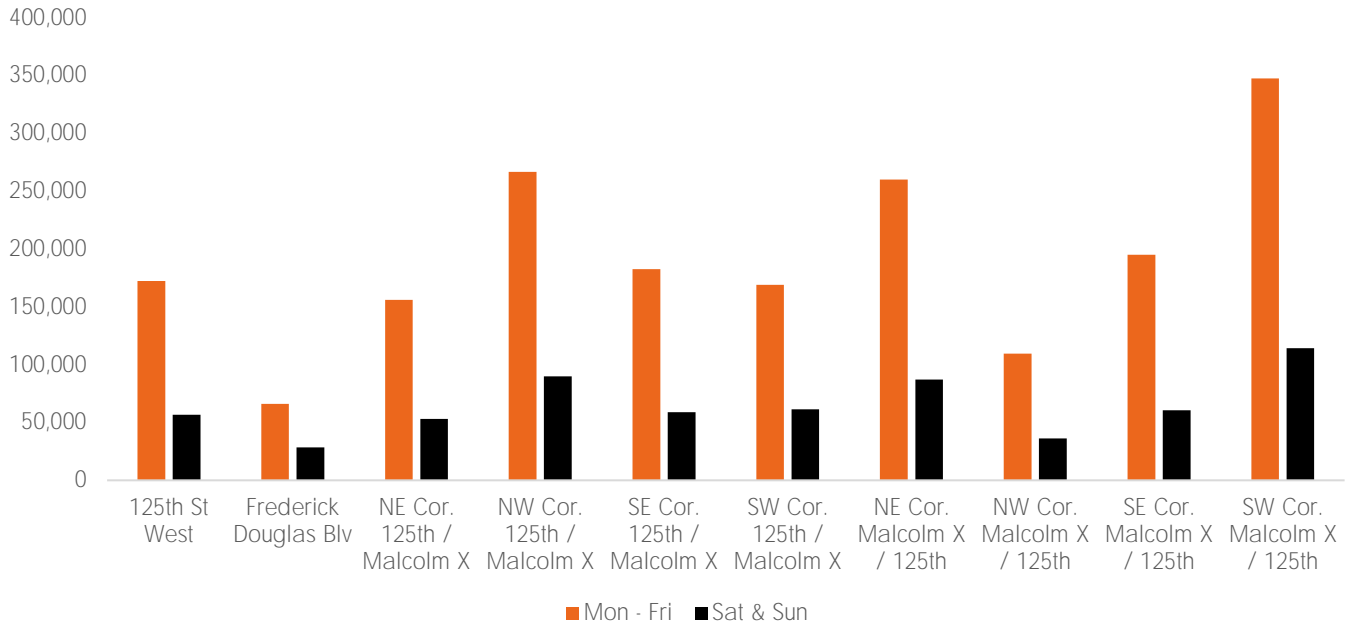

Pedestrian Counts 7am - 7pm

	Mon - Fri	Sat & Sun
125th St West	172,507	56,709
Frederick Douglas Blv	66,132	28,416
NE Cor. 125th / Malcolm X	155,963	53,246
NW Cor. 125th / Malcolm X	266,696	90,047
SE Cor. 125th / Malcolm X	182,649	58,955
SW Cor. 125th / Malcolm X	169,194	61,484
NE Cor. Malcolm X / 125th	260,269	87,175
NW Cor. Malcolm X / 125th	109,593	36,378
SE Cor. Malcolm X / 125th	195,066	60,668
SW Cor. Malcolm X / 125th	347,703	114,196

# Pedestrian Counts by Day Part

	7am-11am	11am-2pm	2pm-6pm	6pm-12am
125th St West	45,498	73,186	96,878	33,974
Frederick Douglas Blv	18,858	32,030	39,216	10,873
NE Cor. 125th / Malcolm X	46,342	61,909	82,295	35,808
NW Cor. 125th / Malcolm X	63,882	109,162	154,837	73,017
SE Cor. 125th / Malcolm X	55,249	44,488	118,052	67,359
SW Cor. 125th / Malcolm X	36,554	70,167	101,343	62,981
NE Cor. Malcolm X / 125th	81,123	87,869	140,908	116,725
NW Cor. Malcolm X / 125th	35,179	36,845	60,937	37,813
SE Cor. Malcolm X / 125th	52,528	64,401	113,281	85,893
SW Cor. Malcolm X / 125th	150,258	118,172	158,474	107,773