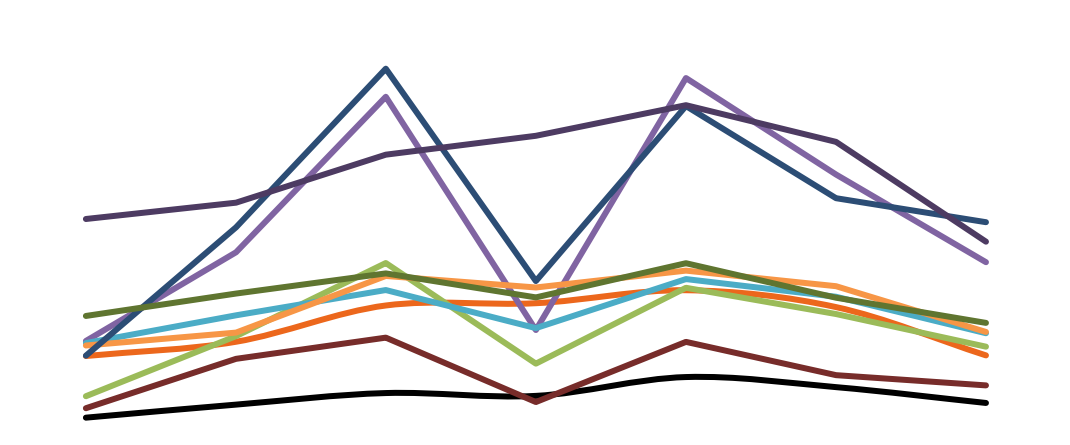

Pedestrian Counts by Weekday

100,000
90,000
80,000
70,000
60,000
50,000
40,000
30,000
20,000
10,000
0

	Monday	Tuesday	Wednesday	Thursday	Friday	Saturday	Sunday
125th St West	21,306	24,647	33,146	33,680	36,721	32,771	21,454
Frederick Douglas Blv	6,864	9,915	12,630	11,964	16,378	14,013	10,301
NE Cor. 125th / Malcolm X	11,882	25,958	43,097	19,501	37,270	31,130	23,491
NW Cor. 125th / Malcolm X	24,829	45,592	82,035	27,383	86,445	63,844	43,269
SE Cor. 125th / Malcolm X	24,335	30,866	36,750	27,860	39,334	35,222	26,679
SW Cor. 125th / Malcolm X	23,769	26,767	40,063	37,330	41,317	37,688	26,970
NE Cor. Malcolm X / 125th	21,385	51,442	88,637	38,894	79,884	58,287	52,676
NW Cor. Malcolm X / 125th	9,070	20,642	25,611	10,528	24,609	16,794	14,435
SE Cor. Malcolm X / 125th	30,677	35,952	40,656	35,070	43,051	34,938	29,069
SW Cor. Malcolm X / 125th	53,411	57,203	68,489	72,919	80,082	71,484	48,094