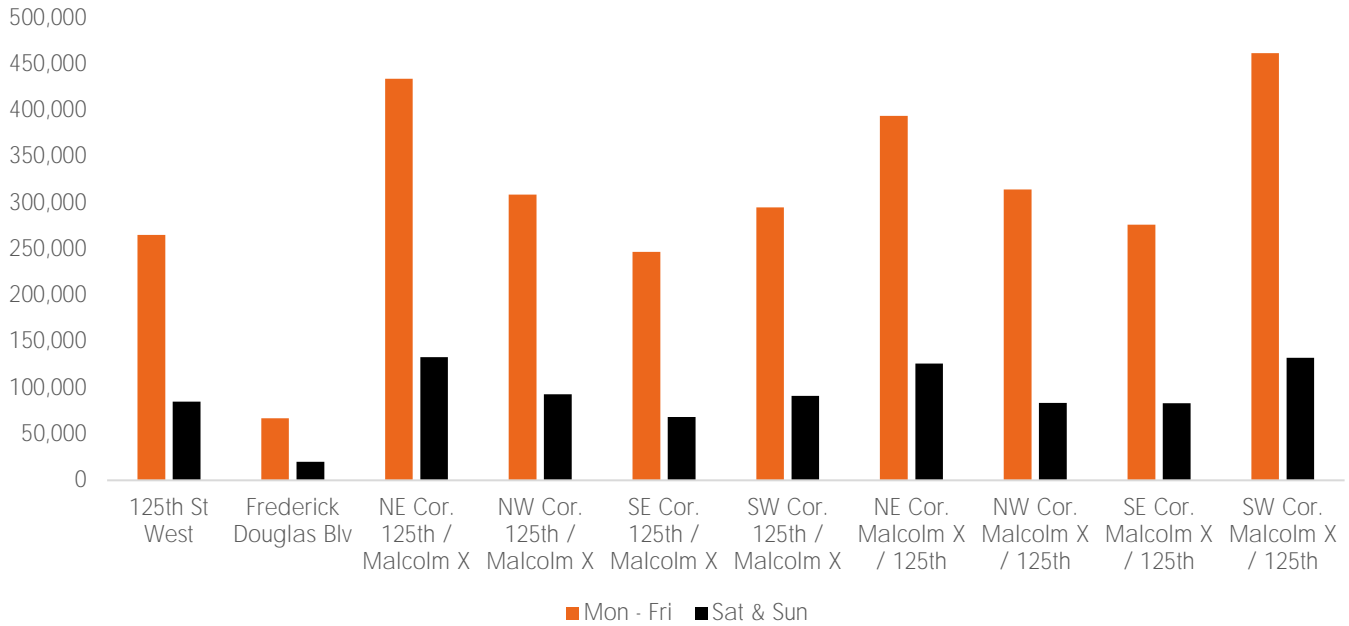

Monthly Pedestrian Report

125th St BID

Pedestrian Counts 7am - 7pm

	Mon - Fri	Sat & Sun
125th St West	265,293	84,989
Frederick Douglas Blv	67,020	20,209
NE Cor. 125th / Malcolm X	434,274	133,209
NW Cor. 125th / Malcolm X	309,048	92,929
SE Cor. 125th / Malcolm X	247,161	68,470
SW Cor. 125th / Malcolm X	295,117	91,429
NE Cor. Malcolm X / 125th	394,125	126,294
NW Cor. Malcolm X / 125th	314,290	83,630
SE Cor. Malcolm X / 125th	276,284	83,321
SW Cor. Malcolm X / 125th	461,817	132,408

Pedestrian Counts by Day Part

	7am-11am	11am-2pm	2pm-6pm	6pm-12am
125th St West	61,997	141,567	125,468	43,218
Frederick Douglas Blv	17,361	34,675	31,917	6,458
NE Cor. 125th / Malcolm X	146,992	158,458	216,179	169,338
NW Cor. 125th / Malcolm X	79,074	109,349	175,539	106,692
SE Cor. 125th / Malcolm X	82,350	92,067	122,520	63,869
SW Cor. 125th / Malcolm X	63,741	161,292	135,046	67,938
NE Cor. Malcolm X / 125th	112,930	151,442	208,689	208,273
NW Cor. Malcolm X / 125th	90,662	107,355	165,836	112,752
SE Cor. Malcolm X / 125th	96,782	93,083	144,275	99,250
SW Cor. Malcolm X / 125th	156,932	204,584	199,141	101,906