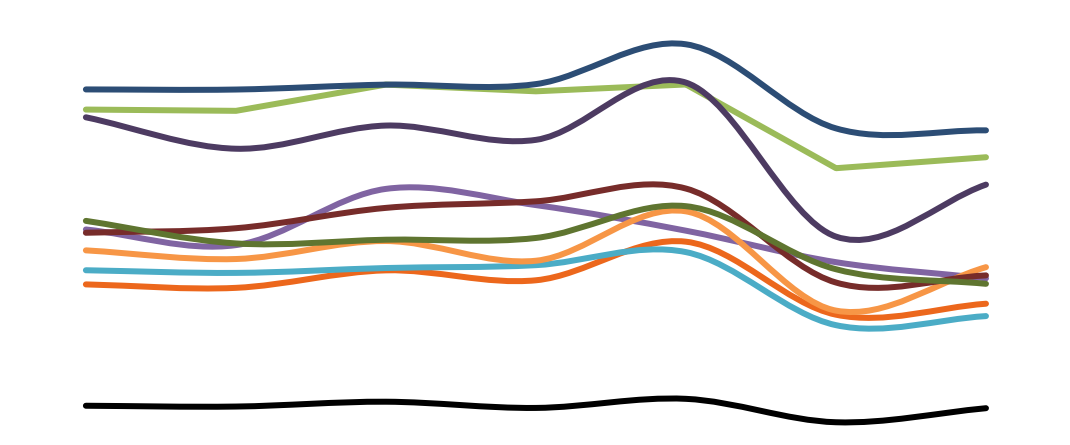

Pedestrian Counts by Weekday

140,000
120,000
100,000
80,000
60,000
40,000
20,000
0

	Monday	Tuesday	Wednesday	Thursday	Friday	Saturday	Sunday
125th St West	53,331	52,192	57,927	54,674	67,331	43,394	46,985
Frederick Douglas Blv	13,518	13,249	14,837	12,799	15,782	8,104	12,709
NE Cor. 125th / Malcolm X	110,699	110,255	118,835	116,696	118,915	91,441	95,060
NW Cor. 125th / Malcolm X	71,337	66,210	84,657	79,338	70,935	60,611	55,314
SE Cor. 125th / Malcolm X	57,963	57,097	58,697	59,632	63,911	39,950	42,928
SW Cor. 125th / Malcolm X	64,492	61,649	67,552	61,090	77,285	44,724	58,982
NE Cor. Malcolm X / 125th	117,283	117,252	118,857	119,033	132,088	104,506	103,853
NW Cor. Malcolm X / 125th	70,262	71,747	78,423	80,577	84,763	53,938	56,276
SE Cor. Malcolm X / 125th	74,169	66,762	67,977	68,559	78,976	58,295	53,509
SW Cor. Malcolm X / 125th	108,141	97,825	105,427	100,743	119,516	69,006	86,052