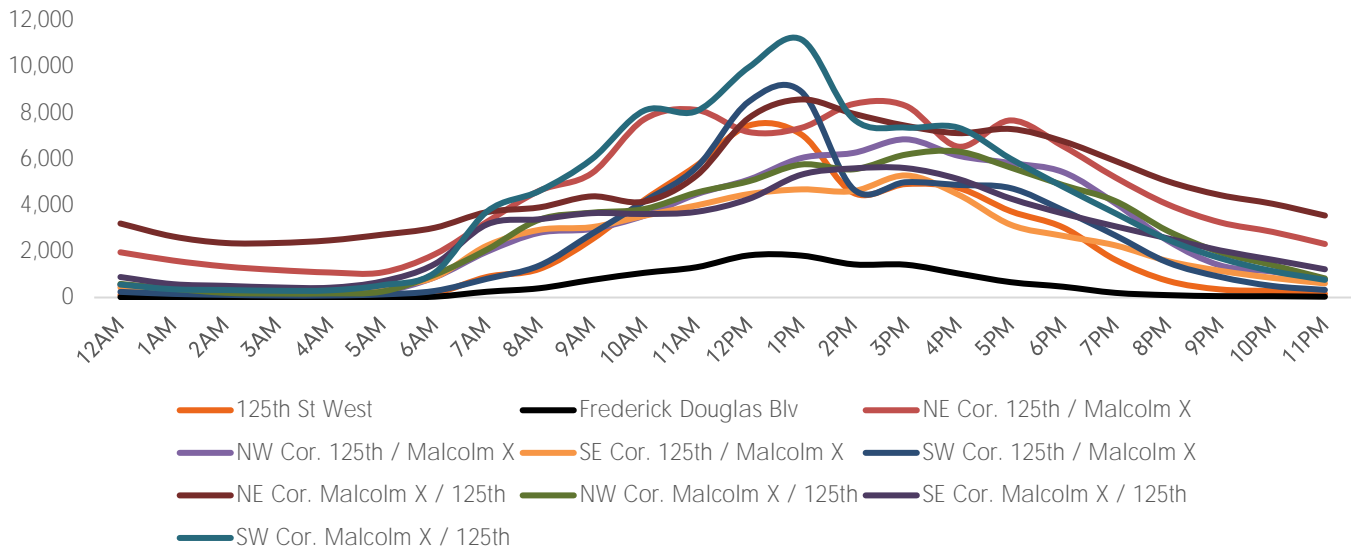

Average Pedestrian Counts by Hour

	125th St West	Frederick Douglas Blv	NE Cor. 125th / Malcolm X	NW Cor. 125th / Malcolm X	SE Cor. 125th / Malcolm X	SW Cor. 125th / Malcolm X	NE Cor. Malcolm X / 125th	NW Cor. Malcolm X / 125th	SE Cor. Malcolm X / 125th	SW Cor. Malcolm X / 125th
0:00	110	17	1,958	537	431	244	3,205	590	888	560
1:00	65	7	1,603	319	293	156	2,644	381	579	358
2:00	46	6	1,344	216	246	115	2,362	205	506	325
3:00	34	5	1,188	195	238	87	2,362	172	436	293
4:00	30	6	1,084	141	225	87	2,476	178	425	311
5:00	44	6	1,086	253	461	135	2,722	258	698	532
6:00	183	35	1,871	875	875	285	3,021	984	1,447	1,071
7:00	892	250	3,279	1,984	2,245	811	3,700	2,075	3,166	3,722
8:00	1,236	401	4,625	2,804	2,931	1,384	3,903	3,371	3,390	4,613
9:00	2,511	760	5,380	2,967	3,048	2,755	4,379	3,673	3,653	5,991
10:00	4,218	1,069	7,715	3,541	3,540	4,157	4,151	3,833	3,618	8,093
11:00	5,713	1,312	8,125	4,473	3,990	5,635	5,280	4,541	3,711	8,073
12:00	7,448	1,826	7,166	5,109	4,479	8,487	7,776	5,035	4,269	9,975
13:00	7,063	1,816	7,346	6,039	4,683	8,920	8,578	5,760	5,318	11,178
14:00	4,528	1,435	8,383	6,264	4,611	4,687	7,957	5,552	5,592	7,727
15:00	4,914	1,420	8,296	6,850	5,286	4,995	7,439	6,190	5,603	7,358
16:00	4,745	1,040	6,534	6,140	4,454	4,874	7,118	6,323	5,131	7,355
17:00	3,737	665	7,671	5,823	3,152	4,737	7,298	5,627	4,285	6,008
18:00	3,036	468	6,551	5,431	2,671	3,781	6,765	4,867	3,638	4,795
19:00	1,630	201	5,197	4,075	2,257	2,686	5,911	4,174	3,082	3,646
20:00	723	103	4,031	2,458	1,581	1,518	5,032	2,883	2,562	2,508
21:00	351	59	3,254	1,389	1,157	893	4,435	1,954	2,039	1,702
22:00	275	55	2,842	1,120	849	500	4,060	1,403	1,635	1,143
23:00	159	36	2,317	769	609	328	3,549	826	1,222	764