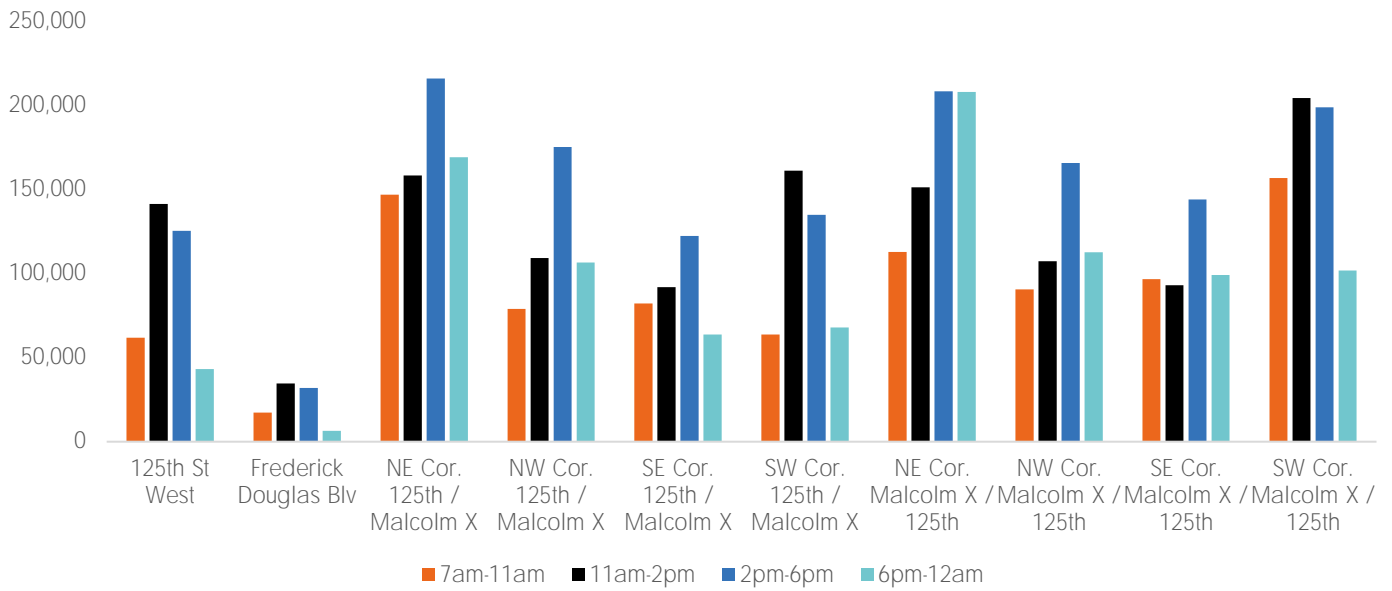

Monthly Pedestrian Report

125th St BID

Pedestrian Counts 7am - 7pm

	Mon - Fri	Sat & Sun
125th St West	265,293	84,989
Frederick Douglas Blv	67,020	20,209
NE Cor. 125th / Malcolm X	434,274	133,209
NW Cor. 125th / Malcolm X	309,048	92,929
SE Cor. 125th / Malcolm X	247,161	68,470
SW Cor. 125th / Malcolm X	295,117	91,429
NE Cor. Malcolm X / 125th	394,125	126,294
NW Cor. Malcolm X / 125th	314,290	83,630
SE Cor. Malcolm X / 125th	276,284	83,321
SW Cor. Malcolm X / 125th	461,817	132,408

Pedestrian Counts by Day Part

	7am-11am	11am-2pm	2pm-6pm	6pm-12am
125th St West	61,997	141,567	125,468	43,218
Frederick Douglas Blv	17,361	34,675	31,917	6,458
NE Cor. 125th / Malcolm X	146,992	158,458	216,179	169,338
NW Cor. 125th / Malcolm X	79,074	109,349	175,539	106,692
SE Cor. 125th / Malcolm X	82,350	92,067	122,520	63,869
SW Cor. 125th / Malcolm X	63,741	161,292	135,046	67,938
NE Cor. Malcolm X / 125th	112,930	151,442	208,689	208,273
NW Cor. Malcolm X / 125th	90,662	107,355	165,836	112,752
SE Cor. Malcolm X / 125th	96,782	93,083	144,275	99,250
SW Cor. Malcolm X / 125th	156,932	204,584	199,141	101,906