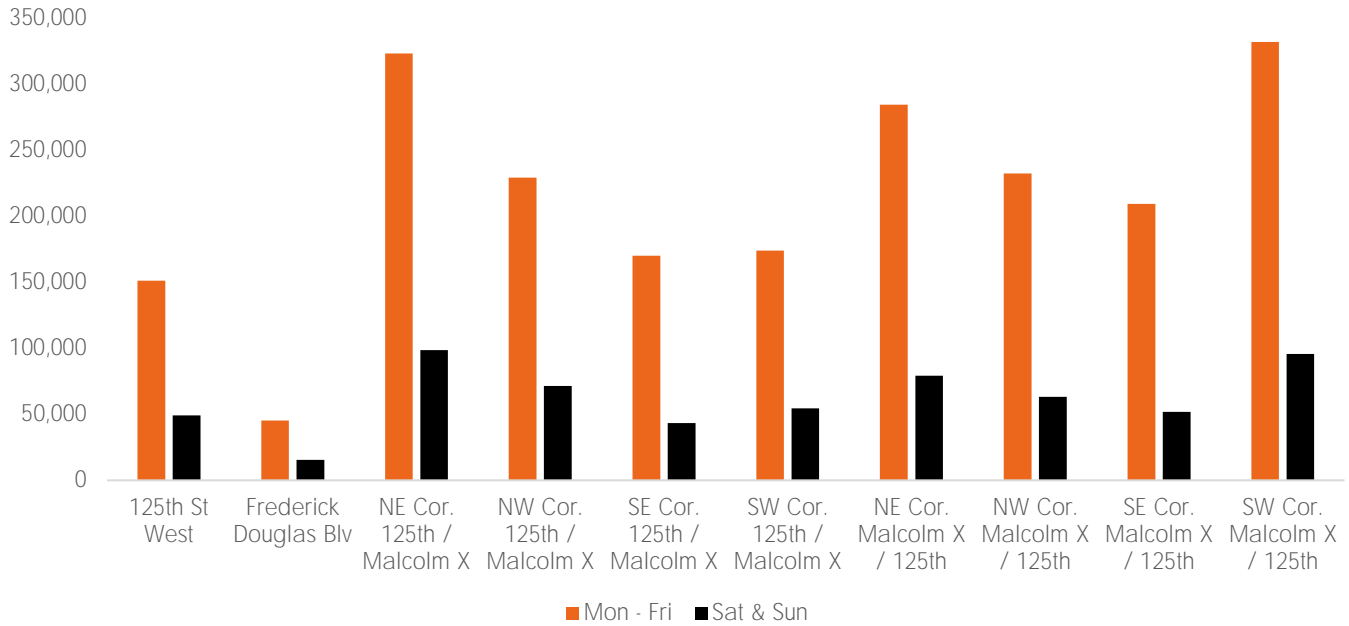

Monthly Pedestrian Report

125th St BID

Pedestrian Counts 7am - 7pm

	Mon - Fri	Sat & Sun
125th St West	151,123	49,125
Frederick Douglas Blv	45,380	15,521
NE Cor. 125th / Malcolm X	323,095	98,629
NW Cor. 125th / Malcolm X	228,999	71,507
SE Cor. 125th / Malcolm X	169,999	43,343
SW Cor. 125th / Malcolm X	173,777	54,422
NE Cor. Malcolm X / 125th	284,249	79,103
NW Cor. Malcolm X / 125th	232,326	63,156
SE Cor. Malcolm X / 125th	209,226	51,801
SW Cor. Malcolm X / 125th	331,697	95,632

Pedestrian Counts by Day Part

	7am-11am	11am-2pm	2pm-6pm	6pm-12am
125th St West	41,048	87,635	65,743	16,053
Frederick Douglas Blv	14,099	24,095	21,259	3,500
NE Cor. 125th / Malcolm X	104,499	121,904	162,457	119,584
NW Cor. 125th / Malcolm X	59,351	81,589	131,233	79,361
SE Cor. 125th / Malcolm X	57,269	56,703	84,507	45,872
SW Cor. 125th / Malcolm X	36,578	102,393	74,583	36,880
NE Cor. Malcolm X / 125th	75,617	100,412	153,187	150,724
NW Cor. Malcolm X / 125th	67,180	79,718	123,201	83,607
SE Cor. Malcolm X / 125th	69,397	62,475	110,863	65,462
SW Cor. Malcolm X / 125th	117,654	151,055	137,036	64,689