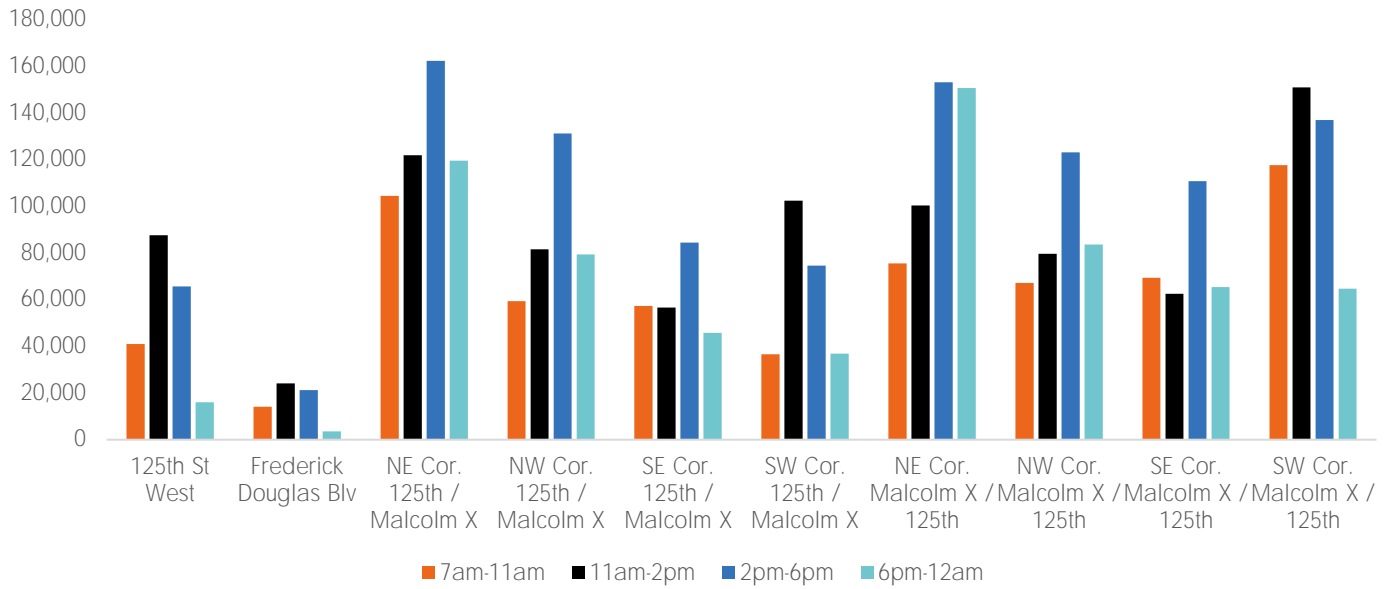

Monthly Pedestrian Report

125th St BID

Pedestrian Counts 7am - 7pm

	Mon - Fri	Sat & Sun
125th St West	151,123	49,125
Frederick Douglas Blv	45,380	15,521
NE Cor. 125th / Malcolm X	323,095	98,629
NW Cor. 125th / Malcolm X	228,999	71,507
SE Cor. 125th / Malcolm X	169,999	43,343
SW Cor. 125th / Malcolm X	173,777	54,422
NE Cor. Malcolm X / 125th	284,249	79,103
NW Cor. Malcolm X / 125th	232,326	63,156
SE Cor. Malcolm X / 125th	209,226	51,801
SW Cor. Malcolm X / 125th	331,697	95,632

Pedestrian Counts by Day Part

	7am-11am	11am-2pm	2pm-6pm	6pm-12am
125th St West	41,048	87,635	65,743	16,053
Frederick Douglas Blv	14,099	24,095	21,259	3,500
NE Cor. 125th / Malcolm X	104,499	121,904	162,457	119,584
NW Cor. 125th / Malcolm X	59,351	81,589	131,233	79,361
SE Cor. 125th / Malcolm X	57,269	56,703	84,507	45,872
SW Cor. 125th / Malcolm X	36,578	102,393	74,583	36,880
NE Cor. Malcolm X / 125th	75,617	100,412	153,187	150,724
NW Cor. Malcolm X / 125th	67,180	79,718	123,201	83,607
SE Cor. Malcolm X / 125th	69,397	62,475	110,863	65,462
SW Cor. Malcolm X / 125th	117,654	151,055	137,036	64,689