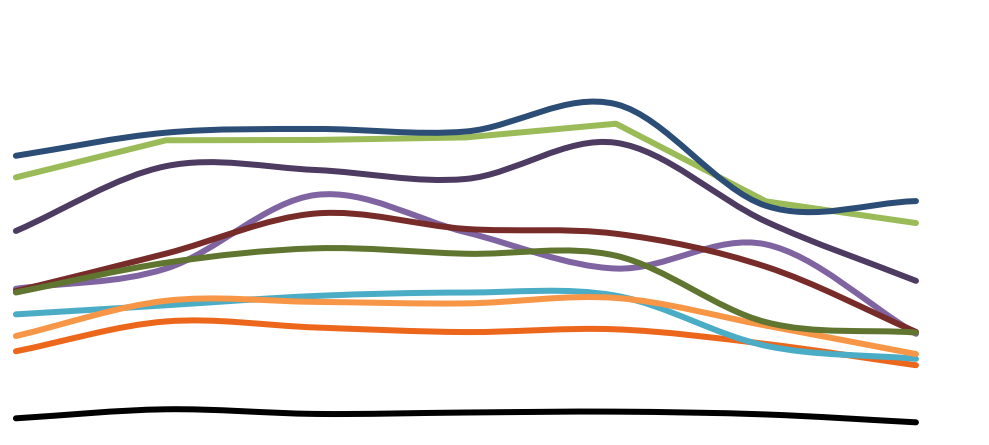

Pedestrian Counts by Weekday

120,000
100,000
80,000
60,000
40,000
20,000
0

	Monday	Tuesday	Wednesday	Thursday	Friday	Saturday	Sunday
125th St West	26,905	35,287	33,584	32,301	33,077	28,959	22,978
Frederick Douglas Blv	8,048	10,591	9,286	9,680	9,927	9,135	6,921
NE Cor. 125th / Malcolm X	75,748	86,212	86,303	87,058	90,885	69,067	62,953
NW Cor. 125th / Malcolm X	44,473	50,146	70,862	60,366	50,160	56,946	31,812
SE Cor. 125th / Malcolm X	37,281	39,832	42,461	43,415	42,524	28,444	24,779
SW Cor. 125th / Malcolm X	31,187	41,098	40,787	40,361	41,893	34,123	26,125
NE Cor. Malcolm X / 125th	81,876	88,369	89,410	88,694	96,383	67,820	69,134
NW Cor. Malcolm X / 125th	43,818	54,357	65,645	61,298	59,947	50,672	32,349
SE Cor. Malcolm X / 125th	43,427	51,789	55,856	54,323	53,759	35,082	32,172
SW Cor. Malcolm X / 125th	60,726	78,945	77,869	75,355	85,524	63,386	46,698