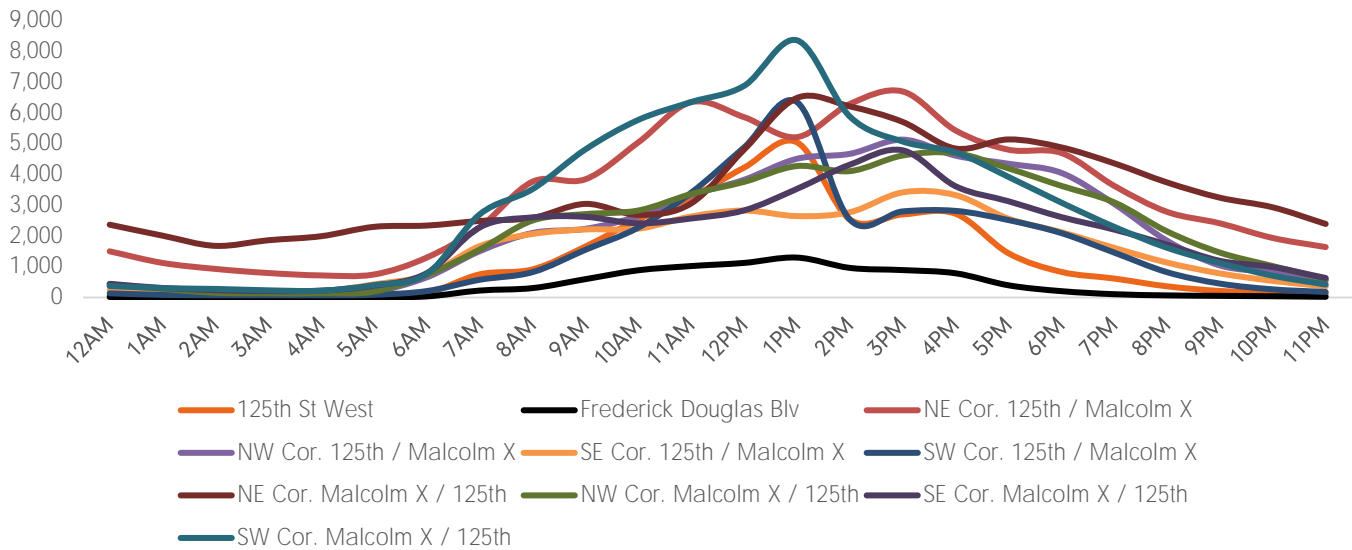

Average Pedestrian Counts by Hour

	125th St West	Frederick Douglas Blv	NE Cor. 125th / Malcolm X	NW Cor. 125th / Malcolm X	SE Cor. 125th / Malcolm X	SW Cor. 125th / Malcolm X	NE Cor. Malcolm X / 125th	NW Cor. Malcolm X / 125th	SE Cor. Malcolm X / 125th	SW Cor. Malcolm X / 125th
0:00	61	15	1,501	394	243	136	2,365	430	445	374
1:00	37	8	1,124	235	165	85	2,009	277	309	303
2:00	34	13	928	159	150	74	1,678	153	240	280
3:00	23	6	795	150	145	72	1,860	135	208	233
4:00	24	6	717	104	193	70	1,991	136	224	222
5:00	46	8	747	190	426	88	2,296	190	381	403
6:00	148	36	1,299	657	733	210	2,337	734	795	767
7:00	753	226	2,280	1,505	1,670	576	2,488	1,559	2,281	2,703
8:00	915	306	3,765	2,097	2,065	825	2,587	2,502	2,604	3,522
9:00	1,659	597	3,843	2,232	2,211	1,551	3,041	2,709	2,620	4,812
10:00	2,538	885	5,040	2,644	2,235	2,273	2,686	2,828	2,409	5,770
11:00	3,259	1,022	6,347	3,324	2,632	3,406	3,059	3,362	2,567	6,350
12:00	4,220	1,124	5,857	3,825	2,824	4,875	4,803	3,756	2,830	6,875
13:00	5,040	1,297	5,211	4,506	2,644	6,347	6,483	4,271	3,528	8,355
14:00	2,535	962	6,288	4,667	2,771	2,529	6,208	4,105	4,316	5,877
15:00	2,699	891	6,693	5,128	3,416	2,797	5,703	4,612	4,781	5,067
16:00	2,720	787	5,426	4,607	3,325	2,814	4,839	4,688	3,614	4,715
17:00	1,438	397	4,801	4,345	2,560	2,515	5,134	4,195	3,126	3,918
18:00	832	207	4,695	4,048	2,123	2,092	4,877	3,626	2,613	3,083
19:00	616	108	3,627	3,040	1,612	1,459	4,358	3,091	2,206	2,296
20:00	363	69	2,782	1,843	1,134	822	3,737	2,147	1,718	1,615
21:00	213	53	2,409	1,040	782	451	3,242	1,459	1,192	1,119
22:00	157	41	1,933	820	539	265	2,929	1,020	989	707
23:00	112	23	1,638	546	362	178	2,390	600	634	421