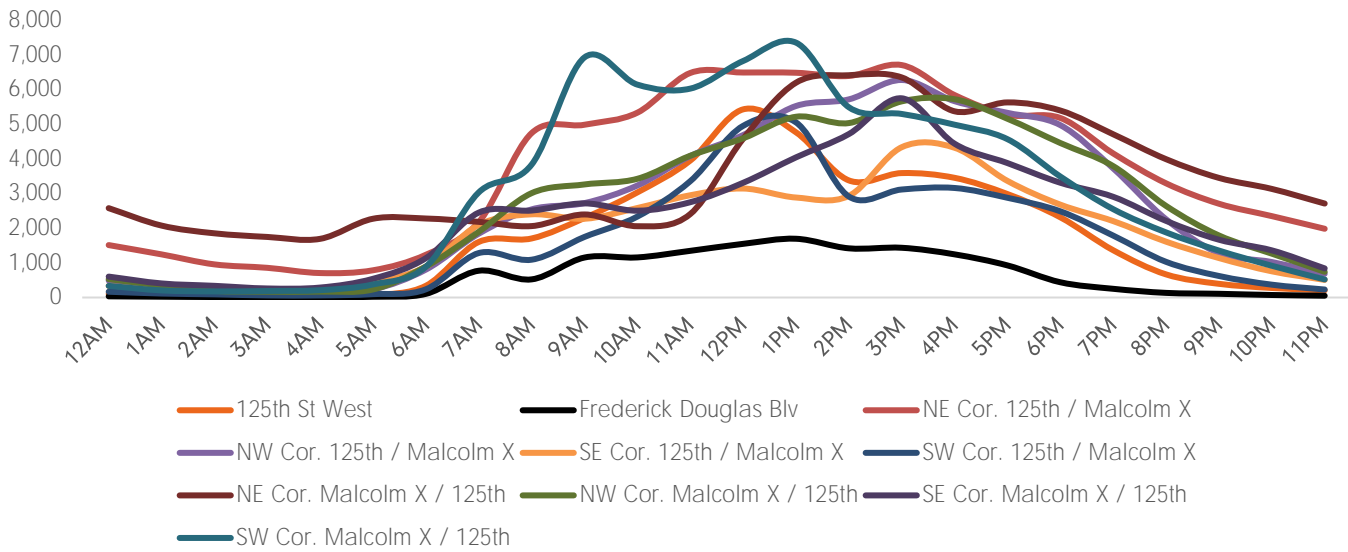

Average Pedestrian Counts by Hour

	125th St West	Frederick Douglas Blv	NE Cor. 125th / Malcolm X	NW Cor. 125th / Malcolm X	SE Cor. 125th / Malcolm X	SW Cor. 125th / Malcolm X	NE Cor. Malcolm X / 125th	NW Cor. Malcolm X / 125th	SE Cor. Malcolm X / 125th	SW Cor. Malcolm X / 125th
0:00	109	34	1,514	489	335	167	2,580	531	604	336
1:00	79	23	1,245	292	210	114	2,077	346	407	205
2:00	56	14	956	196	192	90	1,853	190	337	176
3:00	43	12	857	188	176	60	1,749	167	261	189
4:00	37	9	706	129	220	60	1,694	170	287	212
5:00	69	22	786	234	435	97	2,275	233	541	377
6:00	339	106	1,235	807	893	237	2,281	895	1,137	888
7:00	1,604	774	2,177	1,844	2,096	1,284	2,185	1,897	2,452	3,035
8:00	1,705	524	4,747	2,545	2,402	1,092	2,062	3,014	2,511	3,838
9:00	2,296	1,154	4,989	2,726	2,274	1,749	2,398	3,265	2,718	6,934
10:00	3,035	1,158	5,337	3,234	2,584	2,337	2,059	3,428	2,506	6,147
11:00	3,954	1,347	6,483	4,085	2,952	3,358	2,409	4,093	2,752	6,031
12:00	5,432	1,549	6,496	4,690	3,147	4,956	4,582	4,597	3,312	6,829
13:00	4,770	1,697	6,489	5,529	2,887	5,057	6,202	5,220	4,046	7,360
14:00	3,381	1,420	6,397	5,721	2,934	2,916	6,418	5,037	4,720	5,493
15:00	3,593	1,436	6,711	6,280	4,340	3,118	6,355	5,664	5,752	5,300
16:00	3,456	1,246	5,845	5,668	4,323	3,162	5,376	5,725	4,441	4,989
17:00	2,987	927	5,276	5,332	3,366	2,879	5,633	5,161	3,882	4,572
18:00	2,316	441	5,184	4,977	2,681	2,489	5,399	4,460	3,314	3,493
19:00	1,365	251	4,160	3,727	2,206	1,787	4,713	3,794	2,908	2,551
20:00	667	134	3,296	2,258	1,612	1,030	3,994	2,644	2,212	1,880
21:00	396	107	2,708	1,280	1,140	622	3,453	1,791	1,668	1,356
22:00	275	73	2,350	1,024	756	371	3,136	1,266	1,362	917
23:00	208	52	1,984	685	508	231	2,713	743	840	521