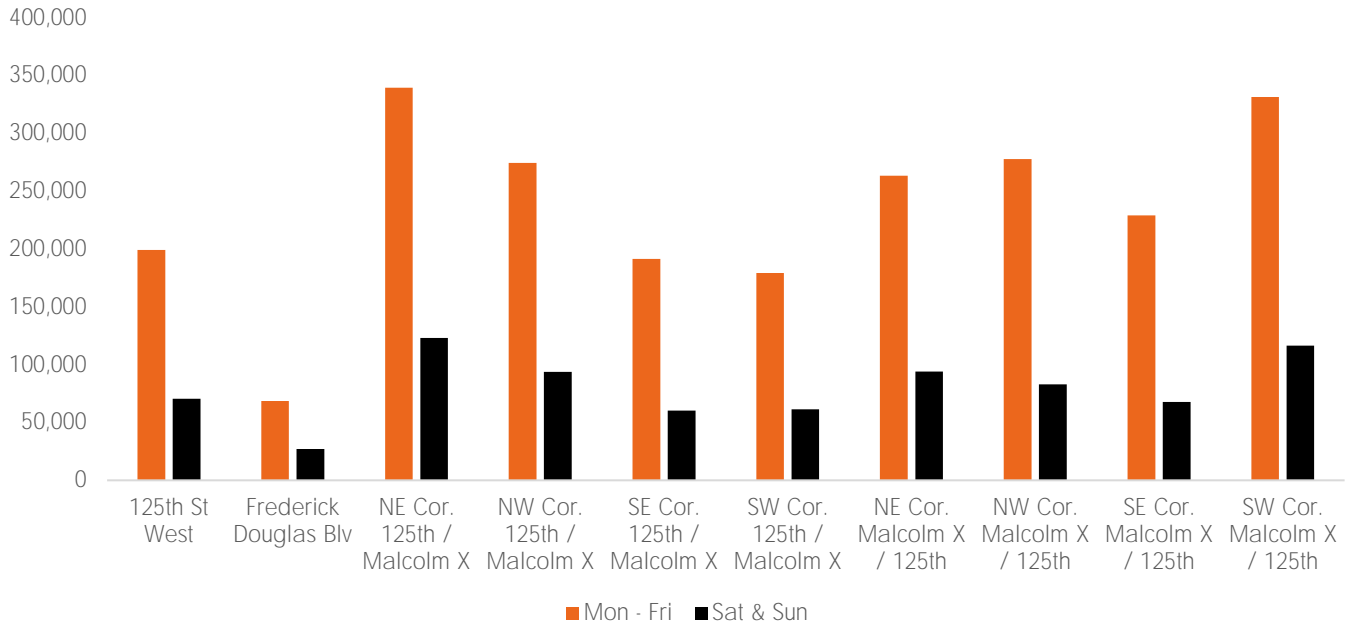

Pedestrian Counts 7am - 7pm

	Mon - Fri	Sat & Sun
125th St West	199,212	70,493
Frederick Douglas Blv	68,580	27,126
NE Cor. 125th / Malcolm X	339,651	123,256
NW Cor. 125th / Malcolm X	274,601	93,820
SE Cor. 125th / Malcolm X	191,614	60,297
SW Cor. 125th / Malcolm X	179,460	61,317
NE Cor. Malcolm X / 125th	263,422	94,113
NW Cor. Malcolm X / 125th	277,928	82,991
SE Cor. Malcolm X / 125th	229,018	67,809
SW Cor. Malcolm X / 125th	331,504	116,636

Pedestrian Counts by Day Part

	7am-11am	11am-2pm	2pm-6pm	6pm-12am
125th St West	60,489	99,092	93,913	36,585
Frederick Douglas Blv	25,265	32,153	35,202	7,405
NE Cor. 125th / Malcolm X	120,747	136,279	169,594	137,775
NW Cor. 125th / Malcolm X	72,443	100,126	161,011	97,666
SE Cor. 125th / Malcolm X	65,498	62,899	104,745	62,325
SW Cor. 125th / Malcolm X	45,232	93,595	84,530	45,702
NE Cor. Malcolm X / 125th	60,921	92,351	166,471	163,858
NW Cor. Malcolm X / 125th	81,224	97,372	151,101	102,885
SE Cor. Malcolm X / 125th	71,308	70,765	131,558	86,130
SW Cor. Malcolm X / 125th	139,674	141,537	142,478	75,023