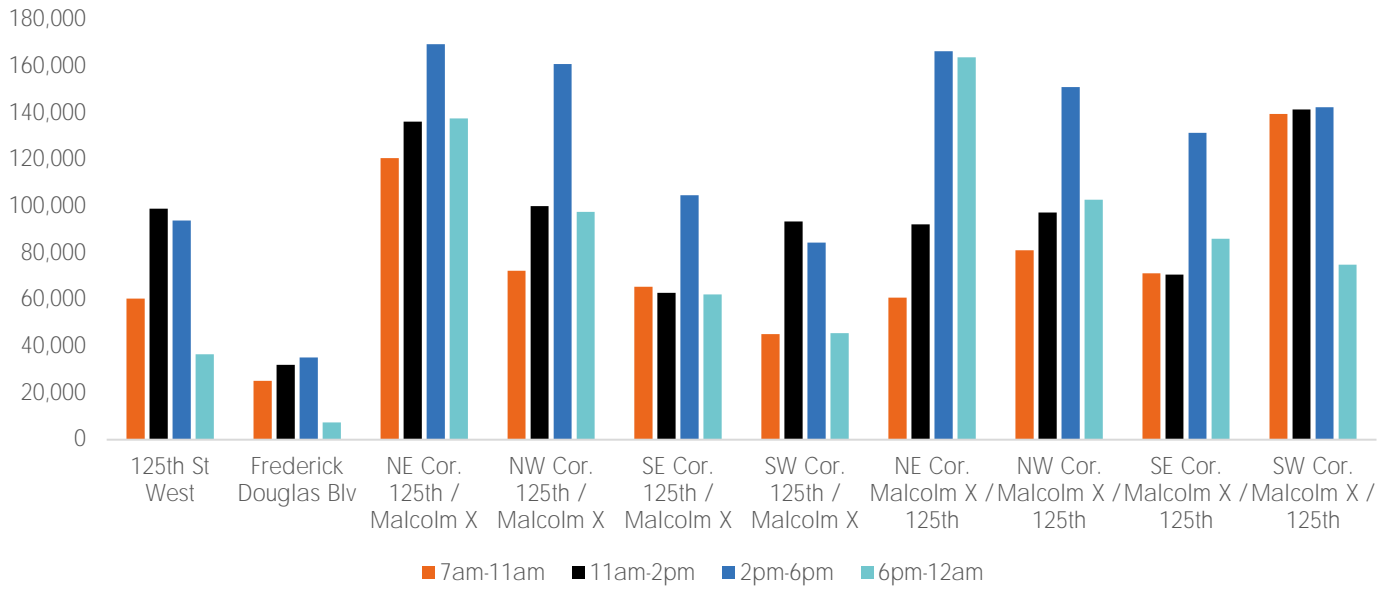

Pedestrian Counts 7am - 7pm

	Mon - Fri	Sat & Sun
125th St West	199,212	70,493
Frederick Douglas Blv	68,580	27,126
NE Cor. 125th / Malcolm X	339,651	123,256
NW Cor. 125th / Malcolm X	274,601	93,820
SE Cor. 125th / Malcolm X	191,614	60,297
SW Cor. 125th / Malcolm X	179,460	61,317
NE Cor. Malcolm X / 125th	263,422	94,113
NW Cor. Malcolm X / 125th	277,928	82,991
SE Cor. Malcolm X / 125th	229,018	67,809
SW Cor. Malcolm X / 125th	331,504	116,636

Pedestrian Counts by Day Part

	7am-11am	11am-2pm	2pm-6pm	6pm-12am
125th St West	60,489	99,092	93,913	36,585
Frederick Douglas Blv	25,265	32,153	35,202	7,405
NE Cor. 125th / Malcolm X	120,747	136,279	169,594	137,775
NW Cor. 125th / Malcolm X	72,443	100,126	161,011	97,666
SE Cor. 125th / Malcolm X	65,498	62,899	104,745	62,325
SW Cor. 125th / Malcolm X	45,232	93,595	84,530	45,702
NE Cor. Malcolm X / 125th	60,921	92,351	166,471	163,858
NW Cor. Malcolm X / 125th	81,224	97,372	151,101	102,885
SE Cor. Malcolm X / 125th	71,308	70,765	131,558	86,130
SW Cor. Malcolm X / 125th	139,674	141,537	142,478	75,023