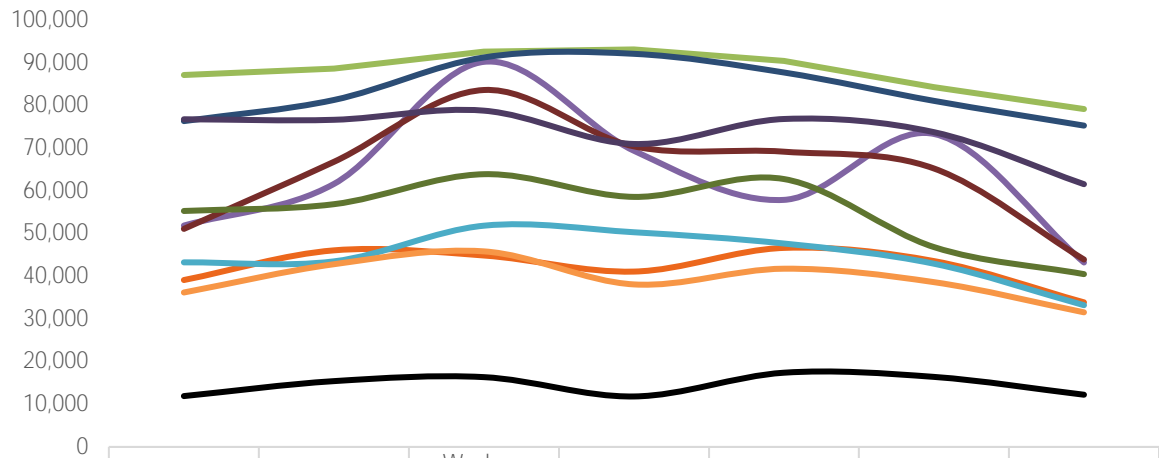

Pedestrian Counts by Weekday

	Monday	Tuesday	Wednesday	Thursday	Friday	Saturday	Sunday
125th St West	39,109	46,064	44,860	41,089	46,642	43,555	33,880
Frederick Douglas Blv	11,915	15,420	16,358	11,826	17,394	16,413	12,236
NE Cor. 125th / Malcolm X	87,177	88,627	92,646	93,146	90,439	84,290	79,173
NW Cor. 125th / Malcolm X	51,877	61,625	90,238	69,403	57,892	73,336	43,214
SE Cor. 125th / Malcolm X	43,252	43,484	51,844	50,304	47,665	42,936	33,208
SW Cor. 125th / Malcolm X	36,193	42,817	45,827	38,085	41,763	38,616	31,542
NE Cor. Malcolm X / 125th	76,352	81,302	91,264	92,119	87,739	81,095	75,294
NW Cor. Malcolm X / 125th	51,097	66,802	83,634	70,432	69,181	65,246	43,907
SE Cor. Malcolm X / 125th	55,295	56,883	63,913	58,595	62,774	46,830	40,488
SW Cor. Malcolm X / 125th	76,780	76,655	78,799	70,992	76,842	73,756	61,565